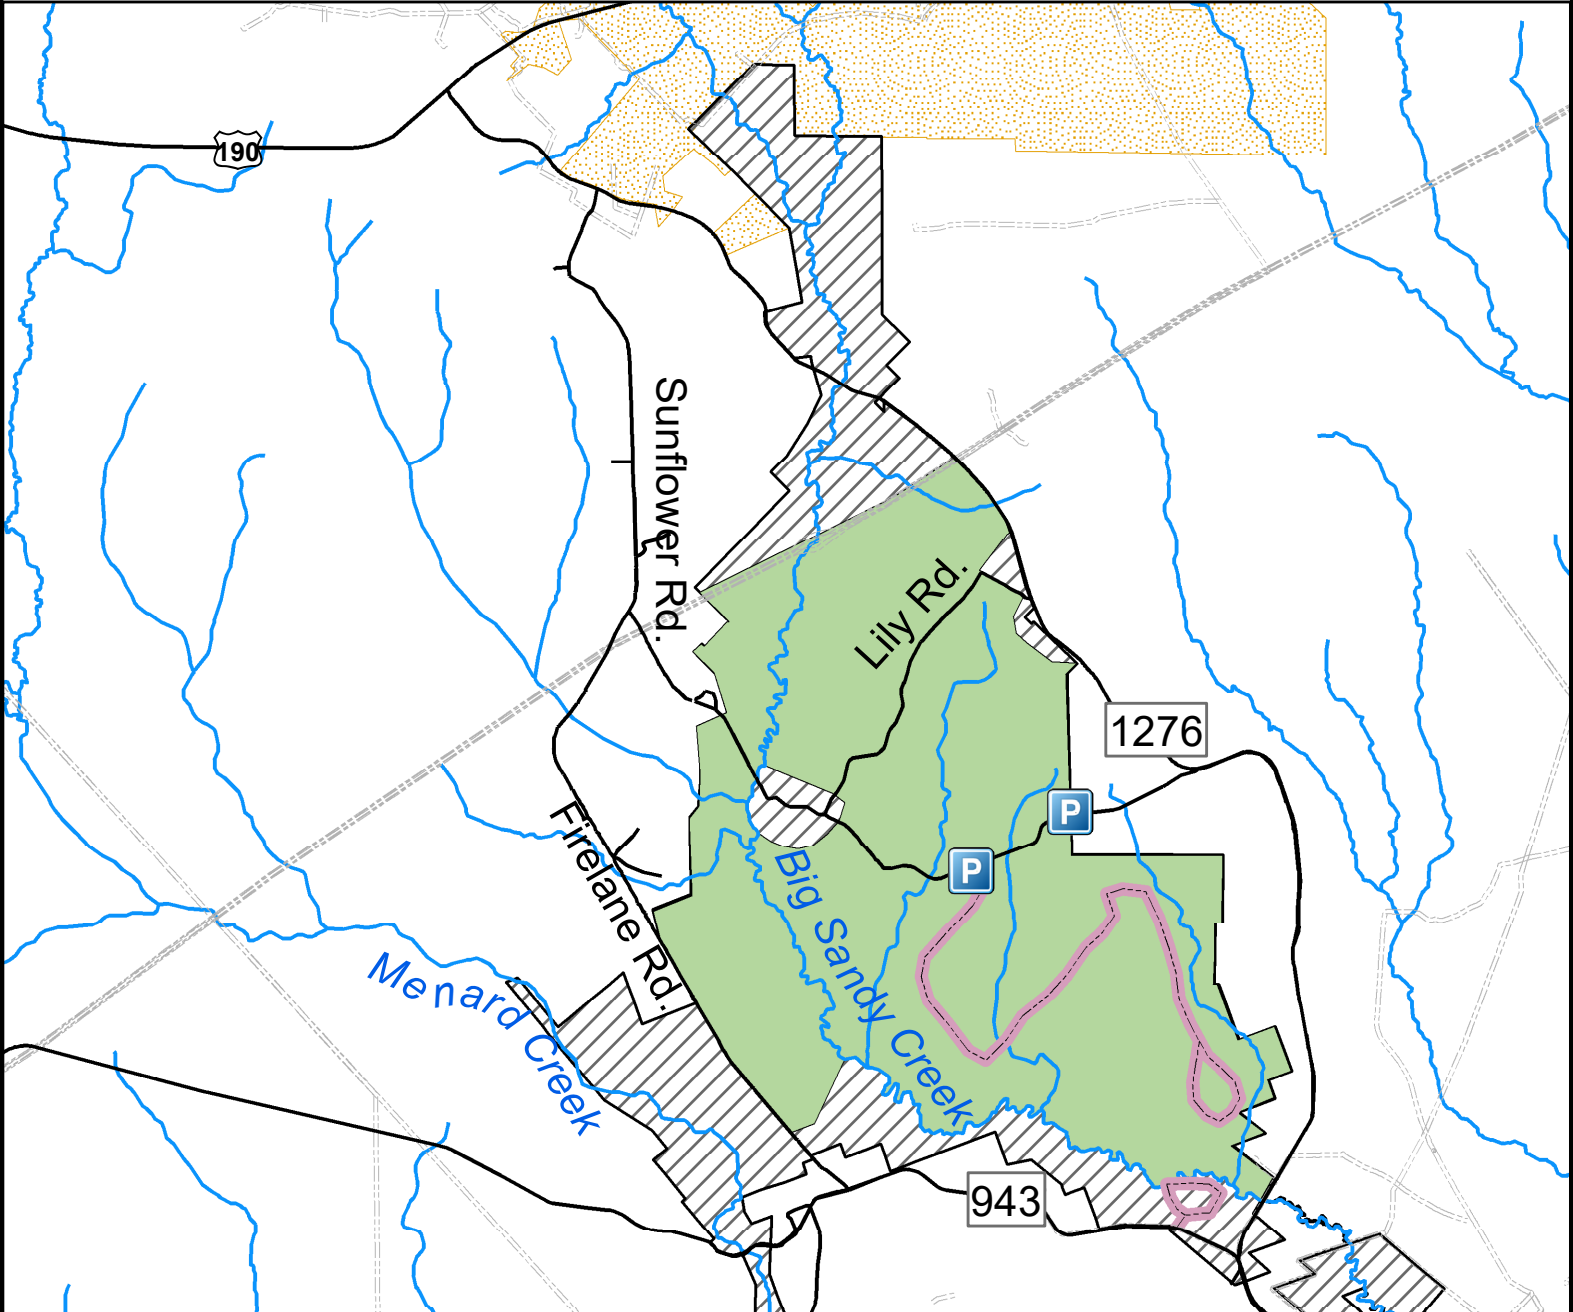

Big Sandy Creek Unit - Hunting Area Map

Legend

Day Use Area/ Parking

Roads

Pipelines

Hiking Trails

Hunting Area

No Hunting

Alabama-Coushatta Indian Reservation

No hunting within 500 feet of any designated trail, roadway, or residence.

Do not trespass on private land.