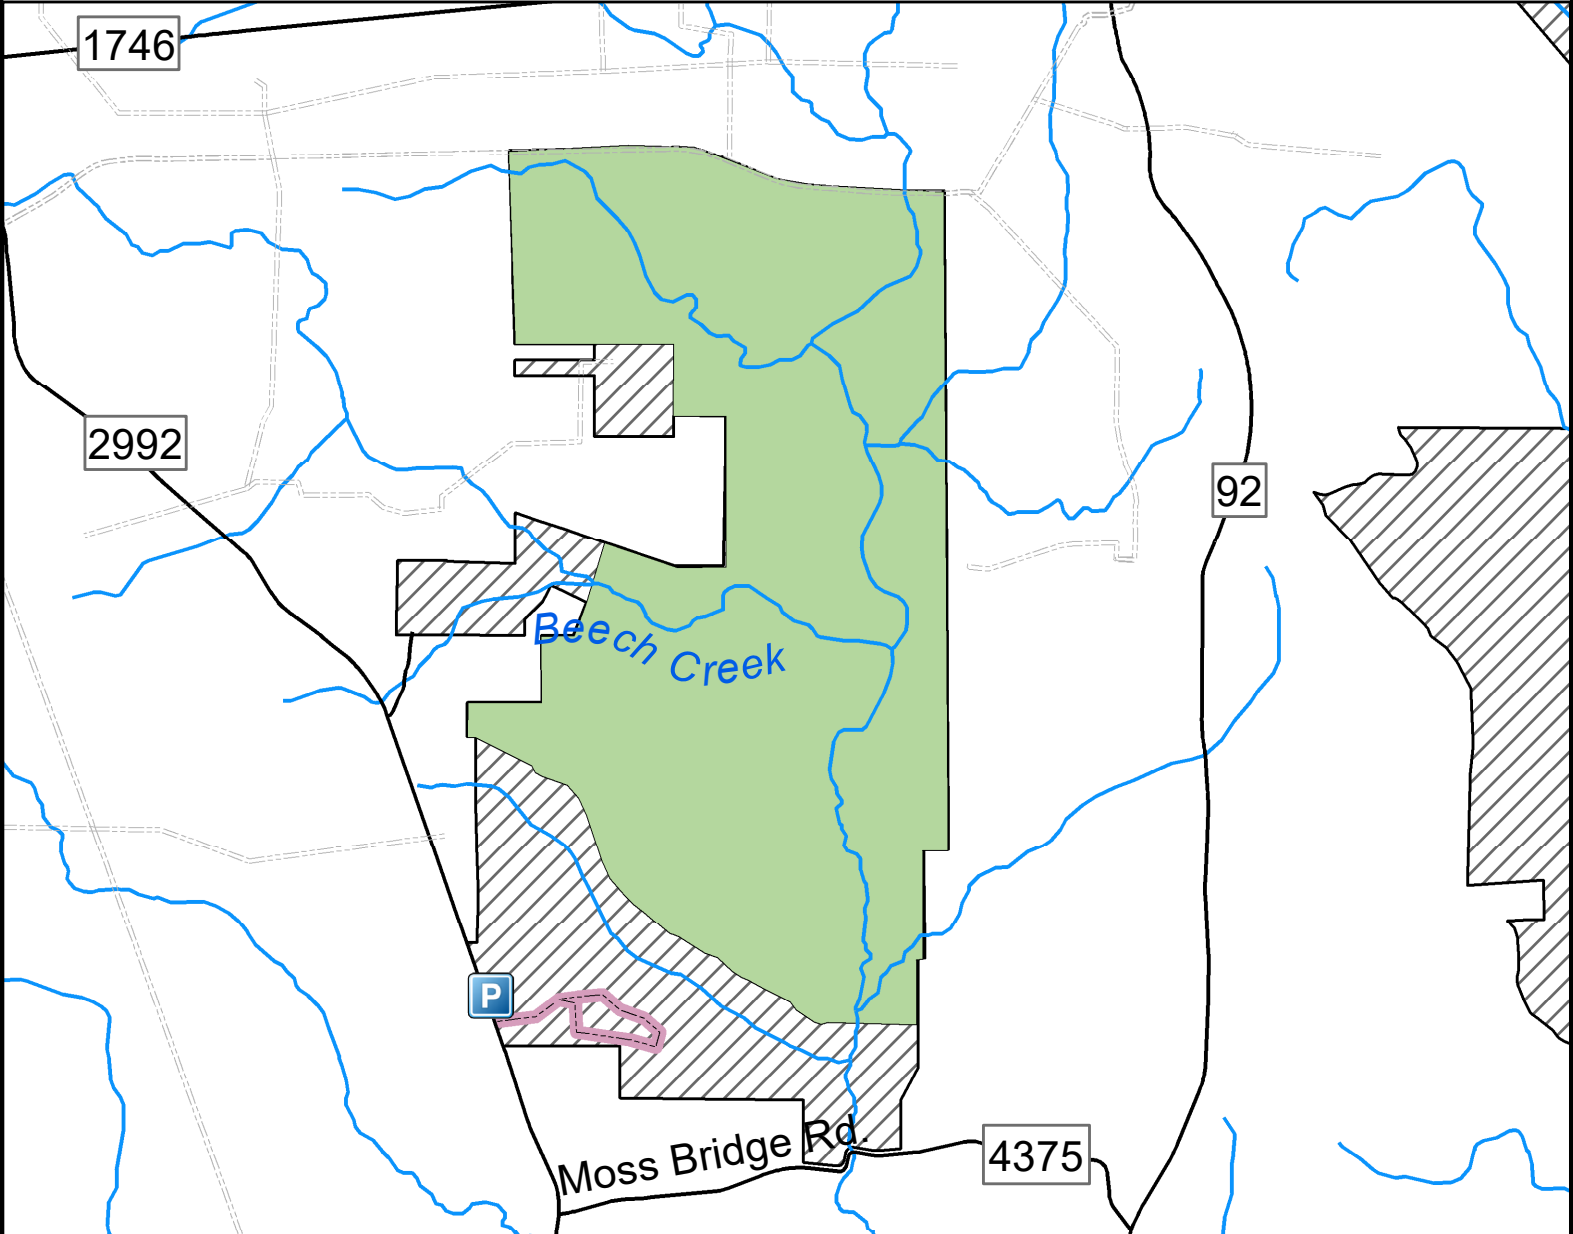

# Beech Creek Unit - Hunting Area Map

## Legend

No hunting within 500 feet of any designated trail, roadway, or residence.

Do not trespass on private land.

 Day Use Area/ Parking

 Pipelines

 Hiking Trails

 Hunting Area

 No Hunting