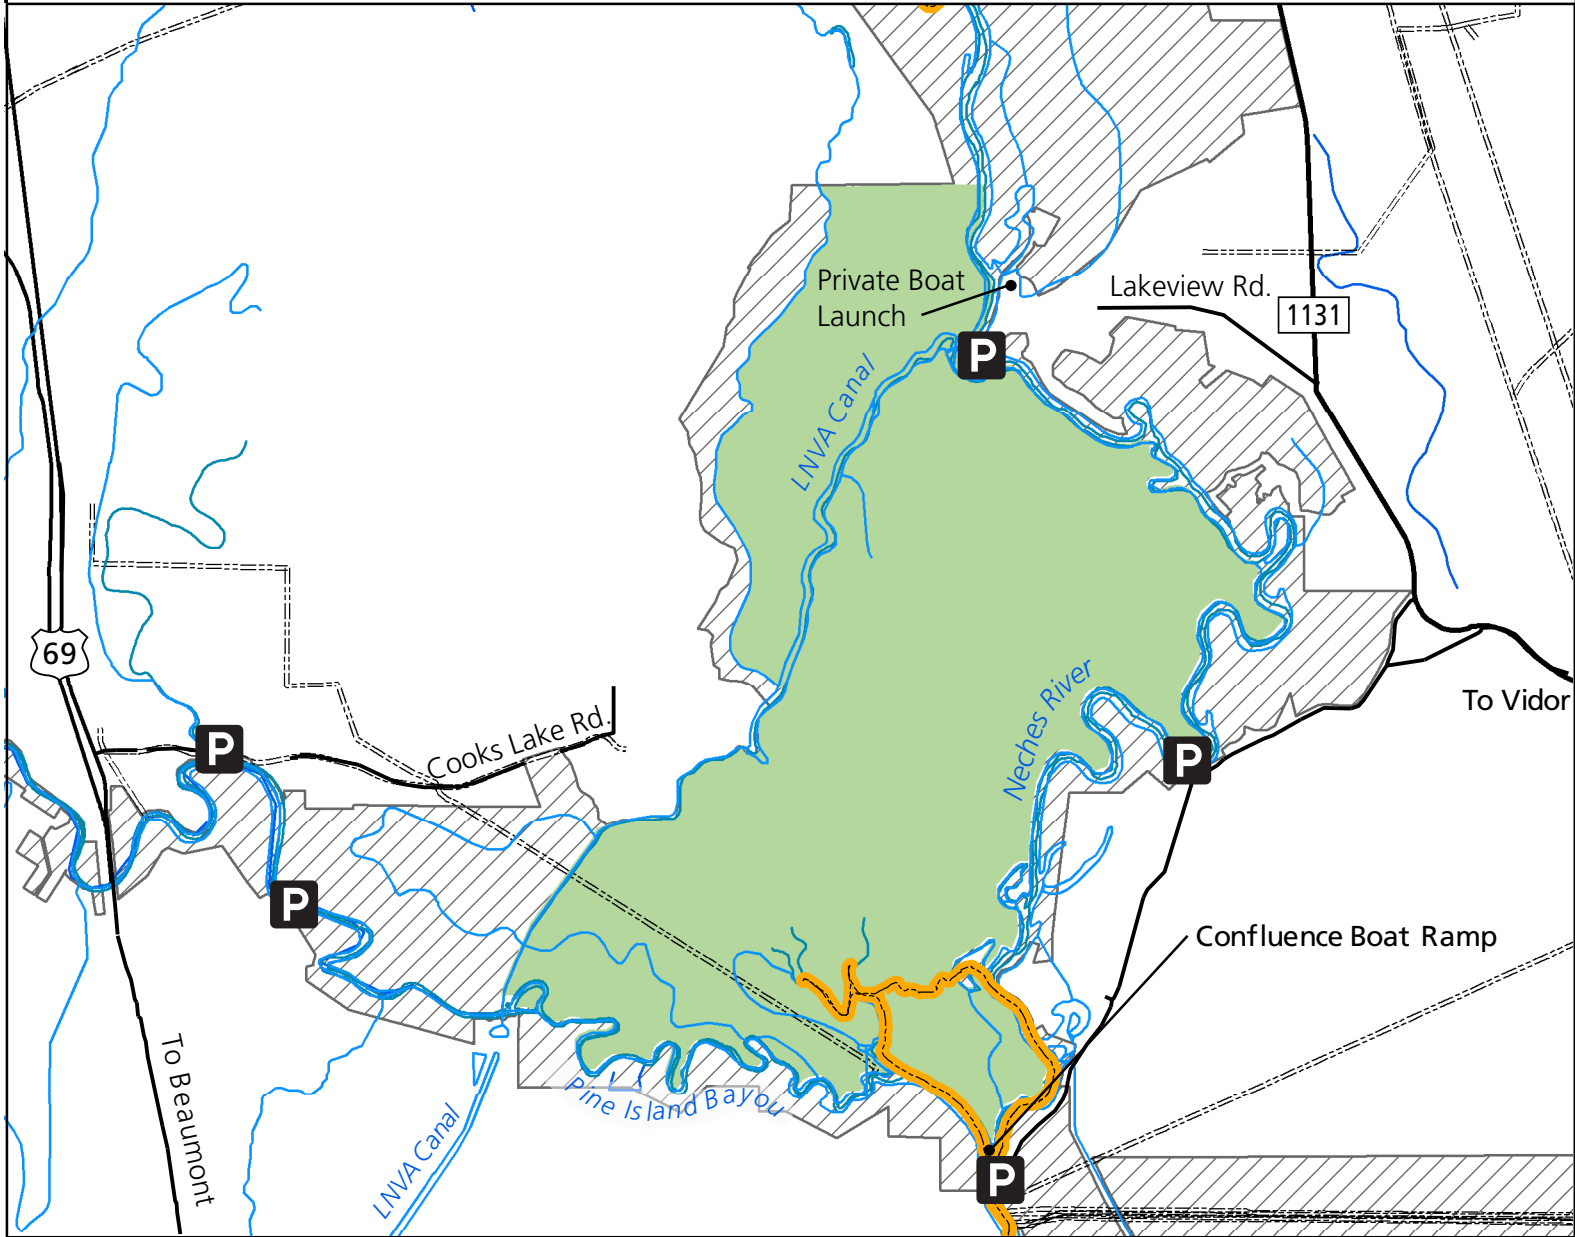

## Beaumont Unit - Hunting Area Map

### Legend

- Roads
- P** Day Use Area / Parking
- Designated Texas Paddling Trail
- Waterways
- Pipelines
- Hunting Area
- ▨ No Hunting

No hunting within 500 feet of any designated trail, roadway, residence, or the following navigable waterways:  
Neches River, Pine Island Bayou,  
Designated Texas Paddling Trails.

Do not trespass on private land.