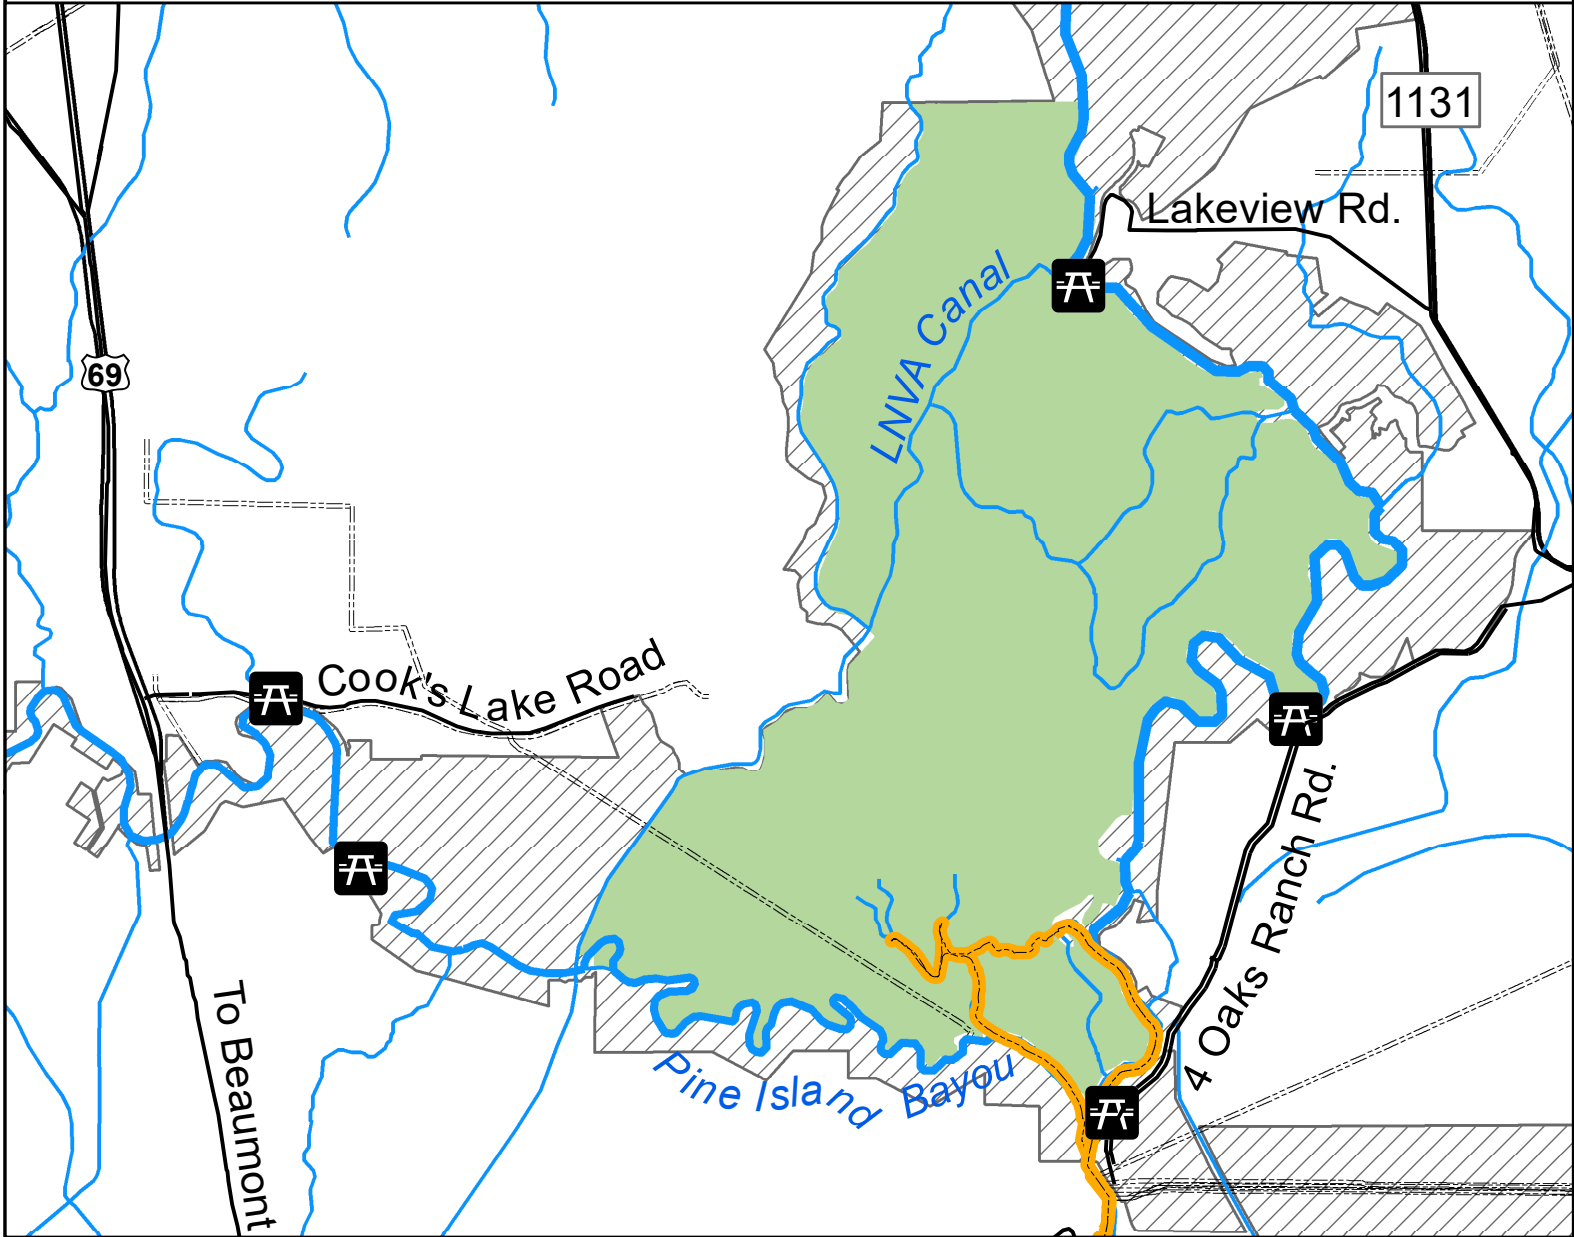

Beaumont Unit - Hunting Area Map

Legend

- Day Use Area/ Parking
- Roads
- Designated Texas Paddling Trail
- Creeks & Streams
- Pipelines
- Hunting Area
- No Hunting

No hunting within 500 feet of any designated trail, roadway, residence, or navigable waterways including the Neches River and Pine Island Bayou.