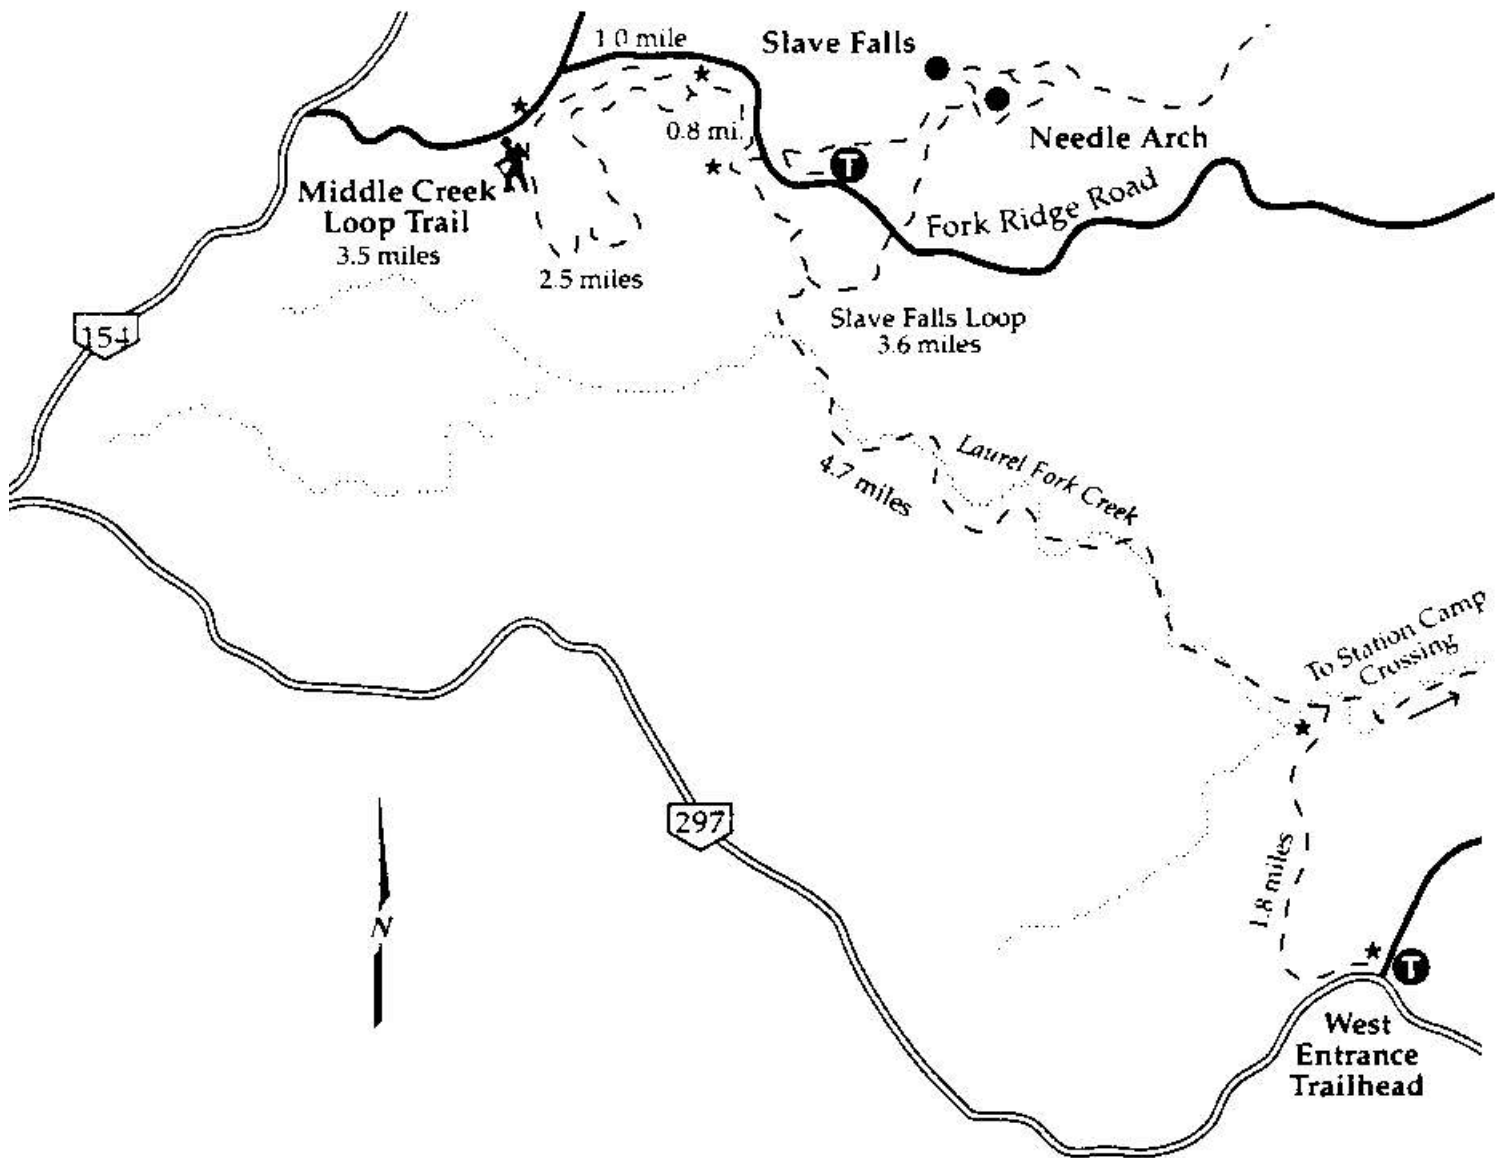

Middle Creek Trails

This map was reproduced from "Hiking the Big South Fork" by Brenda Deaver and Jo Anna Smith