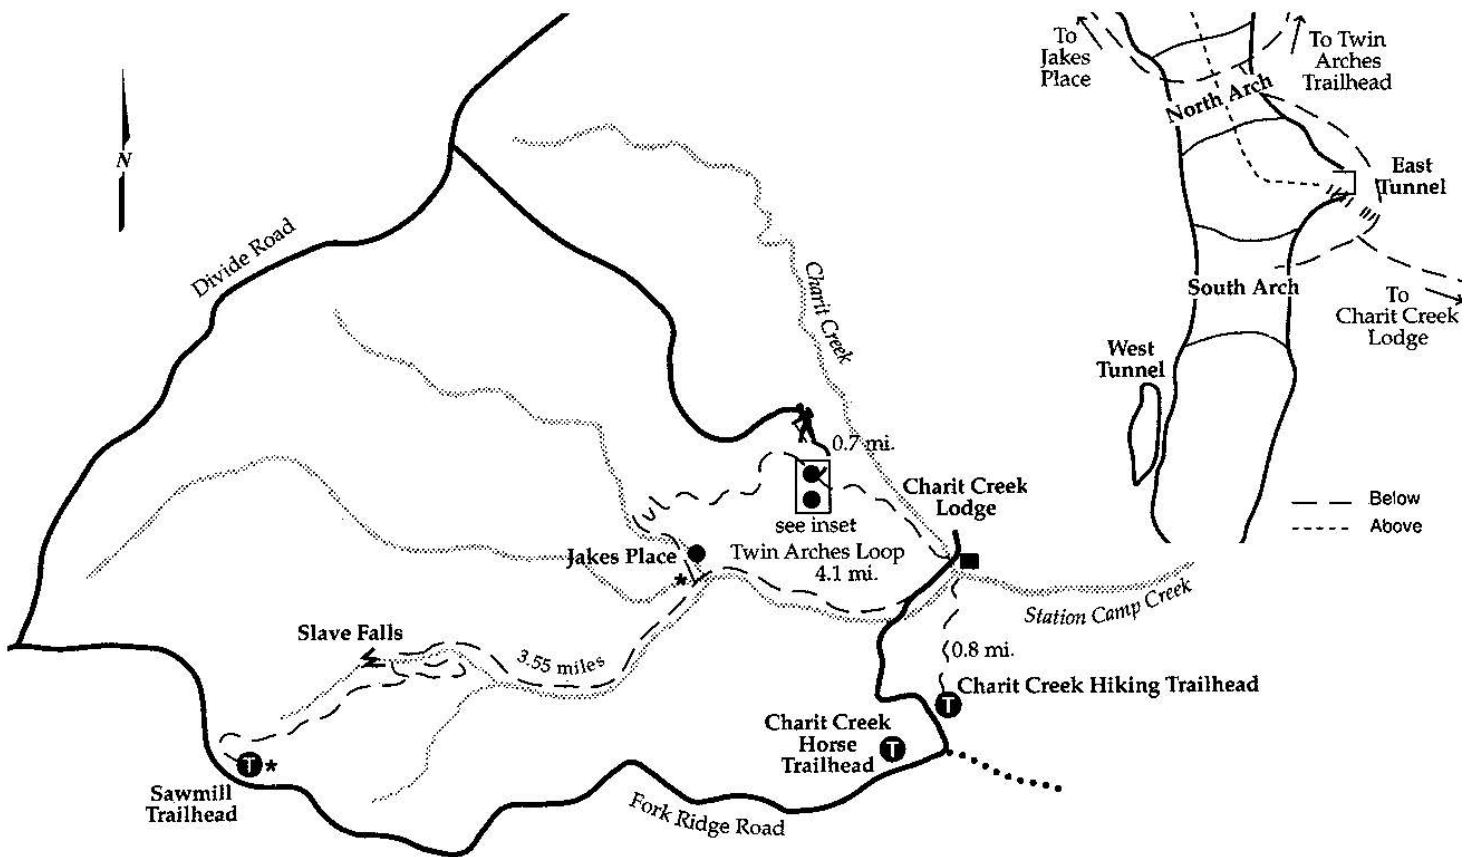

Twin Arches Trail System

This map was reproduced from "Hiking the Big South Fork" by Brenda Deaver and Jo Anna Smith.