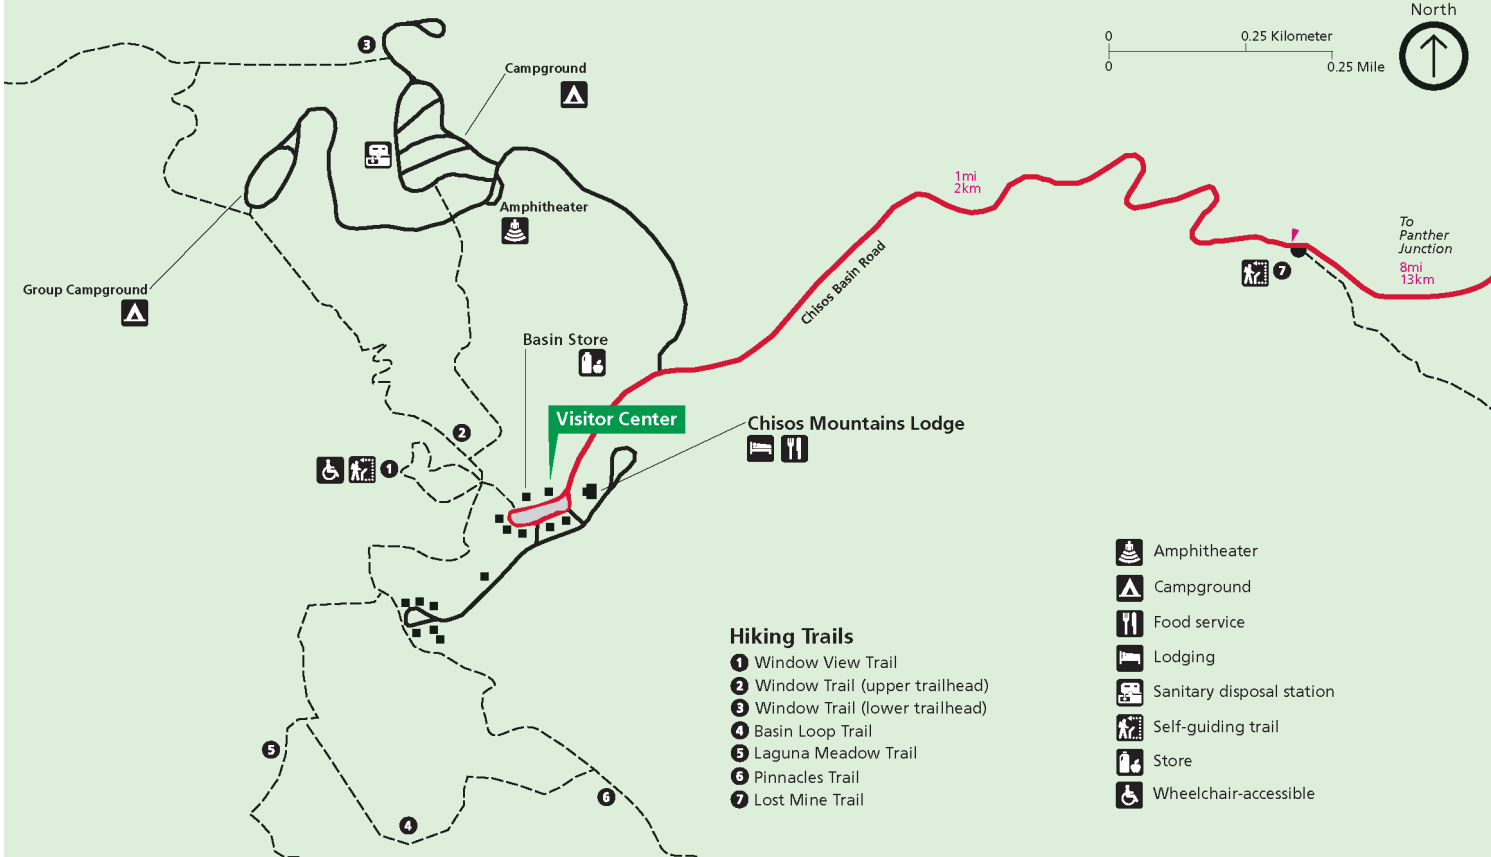

Chisos Basin

5401ft 1646m

Hiking Trails

- 1 Window View Trail
- 2 Window Trail (upper trailhead)
- 3 Window Trail (lower trailhead)
- 4 Basin Loop Trail
- 5 Laguna Meadow Trail
- 6 Pinnacles Trail
- 7 Lost Mine Trail

- Amphitheater
- Campground
- Food service
- Lodging
- Sanitary disposal station
- Self-guiding trail
- Store
- Wheelchair-accessible

Rio Grande Village

1850ft 564m

Hiking Trails

- 1 Hot Springs Canyon Trail
- 2 Rio Grande Village Nature Trail
- 3 Marufo Vega and Ore Terminal Trails
- 4 Boquillas Canyon Trail

- Amphitheater
- Campground
- Gas station
- Laundromat
- Picnic area
- RV campground
- Sanitary disposal station
- Self-guiding trail
- Showers
- Store