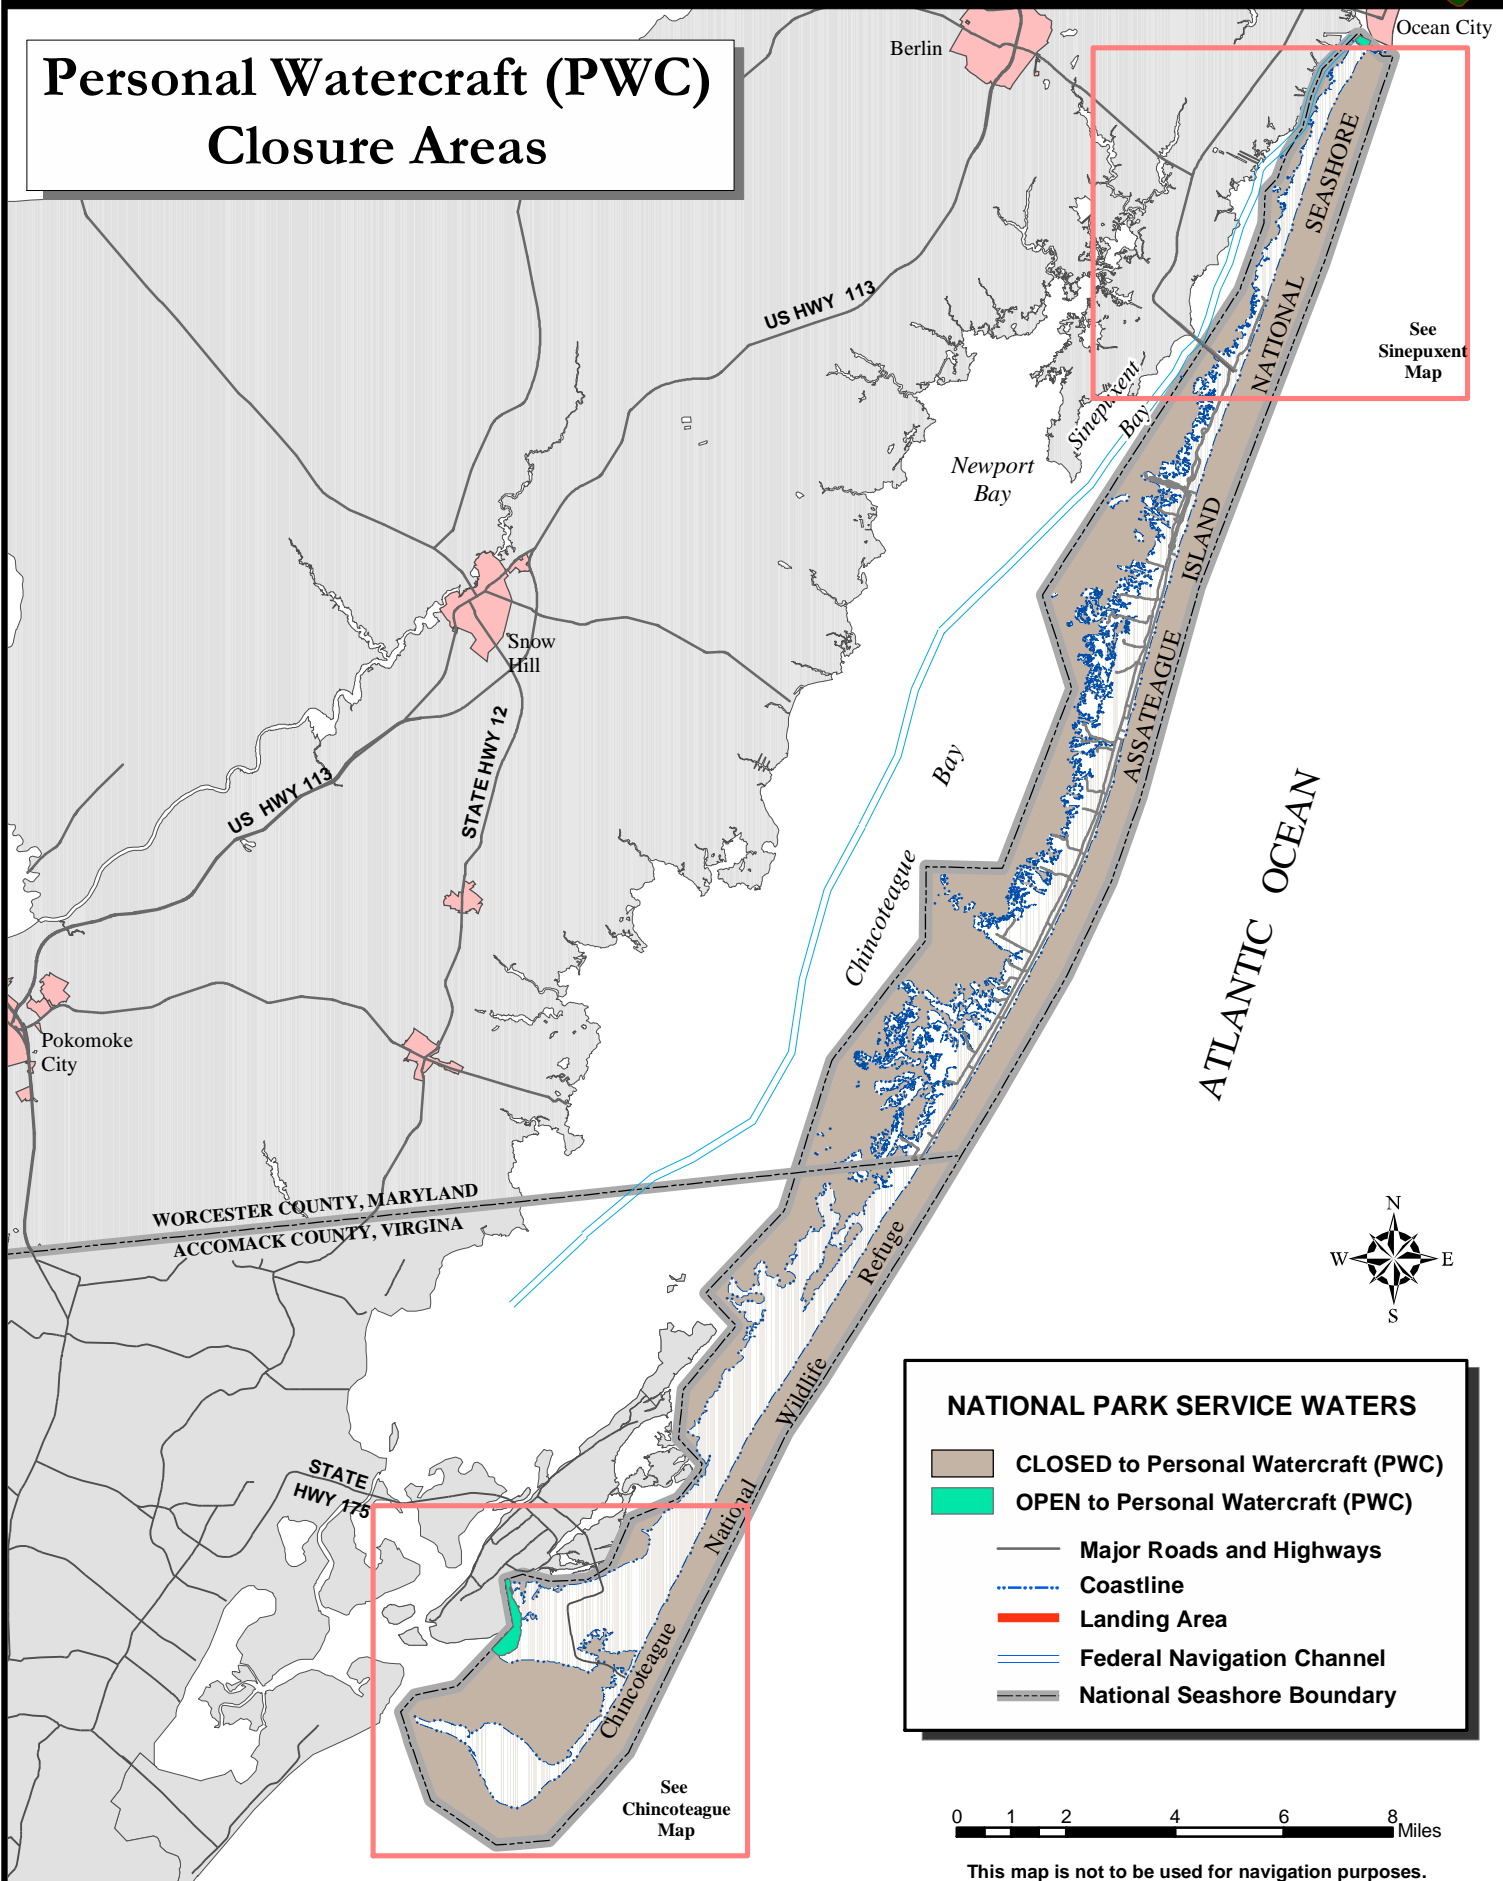

# Personal Watercraft (PWC) Closure Areas

See  
Sinepuxent  
Map

See  
Chincoteague  
Map

**NATIONAL PARK SERVICE WATERS**

- CLOSED to Personal Watercraft (PWC)
- OPEN to Personal Watercraft (PWC)
- Major Roads and Highways
- Coastline
- Landing Area
- Federal Navigation Channel
- National Seashore Boundary

This map is not to be used for navigation purposes.