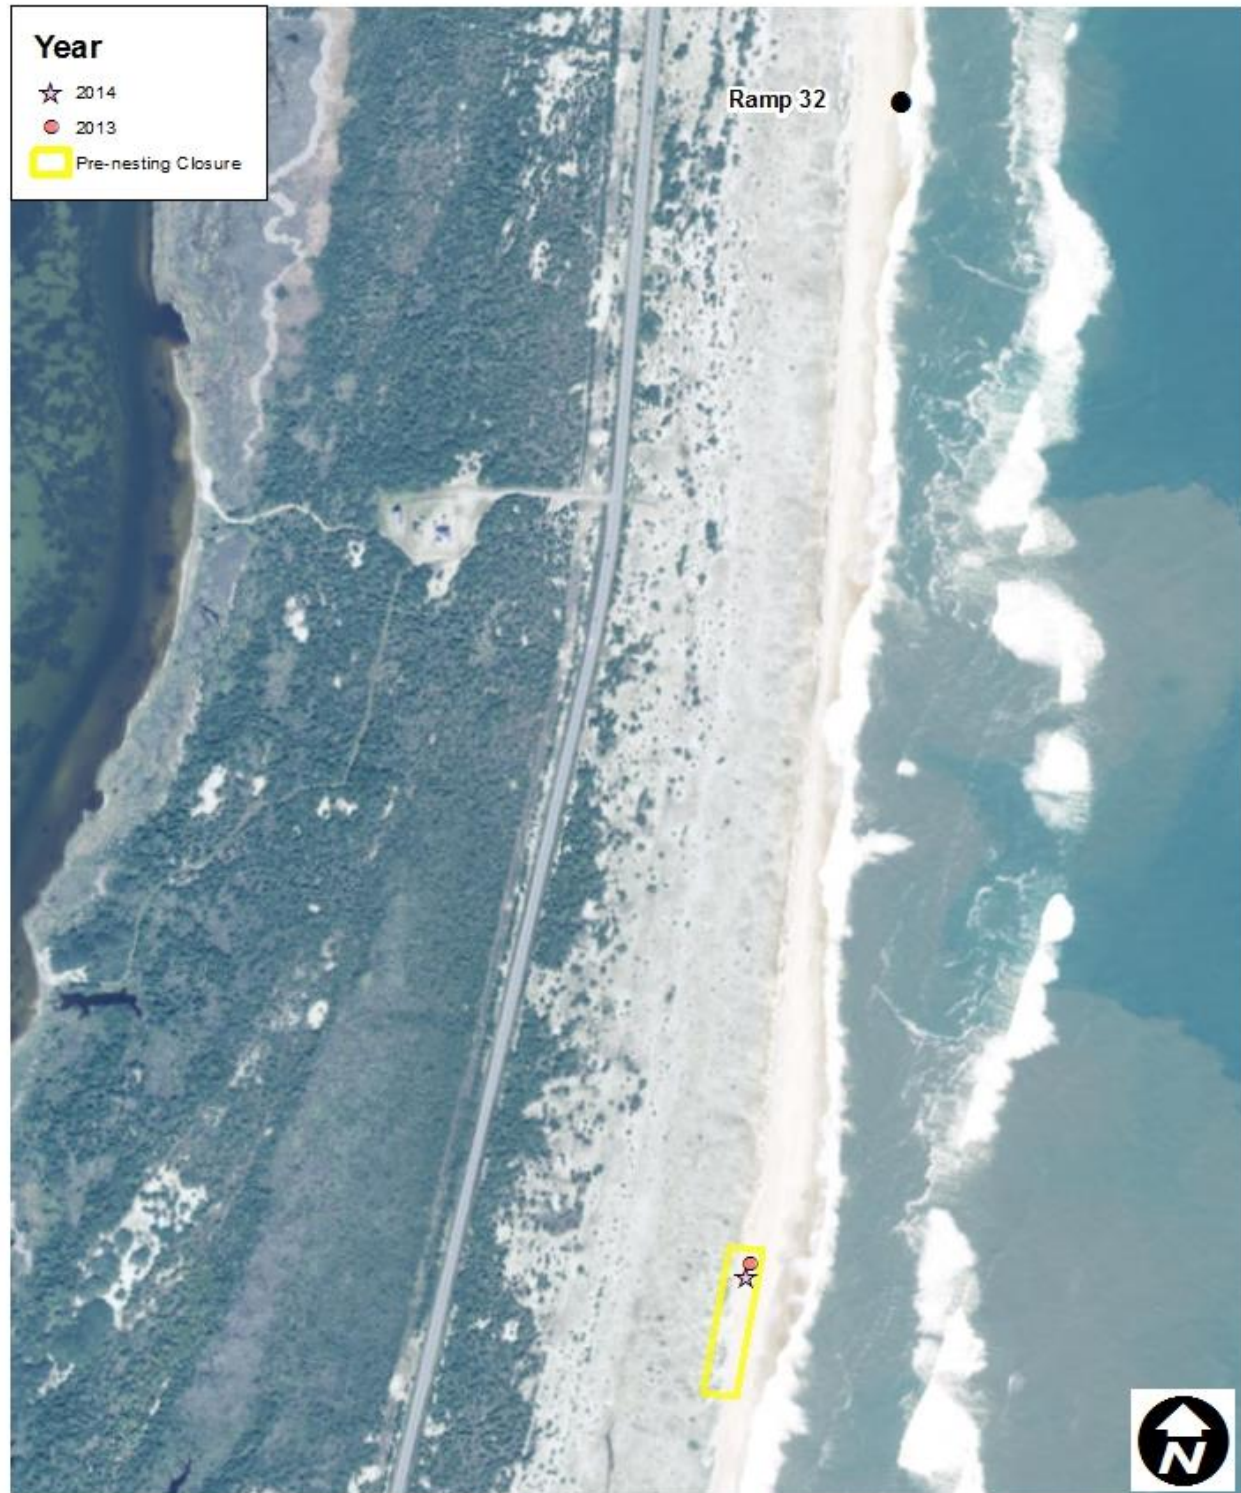

0 0.05 0.1 Miles

Map 3. Ramp 25-Ramp 30 AMOY Nesting Activity, 2012-2016

Produced by: BMuiznieks, RM, 11/23/2016 09:46 AM

Map 4. Ramp 32 AMOY Nesting Activity, 2012-2016

Produced by: BMuiznieks, RM, 11/23/2016 09:51 AM

0 0.1 0.2 Miles

Map 5. Ramp 38 AMOY Nesting Activity, 2012-2016

Produced by: BMuiznieks, RM, 11/23/2016 07:52 PM

Map 6. Cape Point AMOY Nesting Activity, 2012-2016

Produced by: BMuiznieks, RM, 11/23/2016 08:59 PM