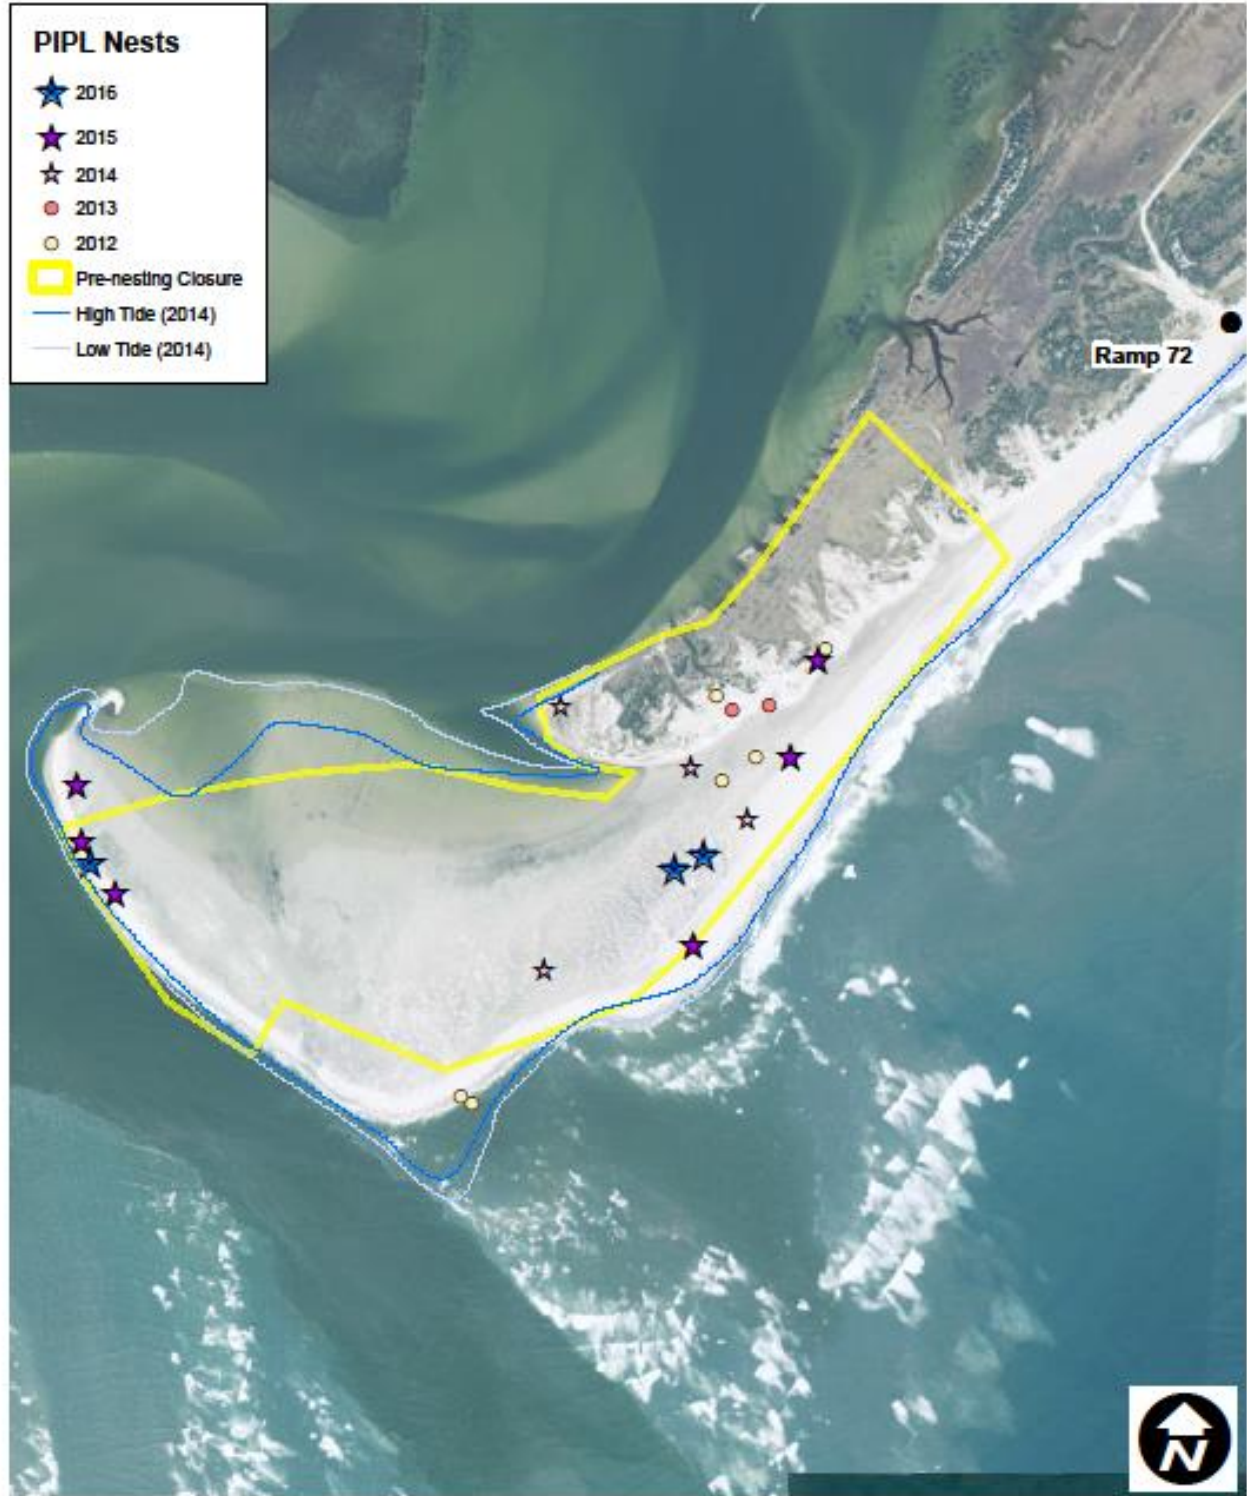

APPENDIX A: PIPING PLOVER NESTING ACTIVITY MAPS

Map 2. Cape Point & South Beach PIPL Nesting Activity, 2012-2016

Produced by: BMuiznieks, RM, 11/22/2016 06:23 PM

Map 3. North Ocracoke PIPL Nesting Activity, 2012-2016

Produced by: BMuiznieks, RM, 11/22/2016 07:52 PM

Map 4. South Point PIPL Nesting Activity, 2012-2016

APPENDIX B: AMERICAN OYSTERCATCHER NESTING ACTIVITY MAPS

Cape Hatteras National Seashore
North Carolina

Map 3. South Hatteras Island Sea Turtle Nests 2016

Map 4. Ocracoke Island Sea Turtle Nests 2016

Species

- ◊ Loggerhead

Cape Hatteras National Seashore
North Carolina

National Park Service
U.S. Department of the Interior

Species

- ◇ Loggerhead
- ▲ Green
- ✱ Unknown

Map 8. Ocracoke Island Sea Turtle False Crawls 2016

Species

- ◆ Loggerhead

Map 9. Bodie Island Sea Turtle Strandings 2016

Map 10. North Hatteras Island Sea Turtle Strandings 2016