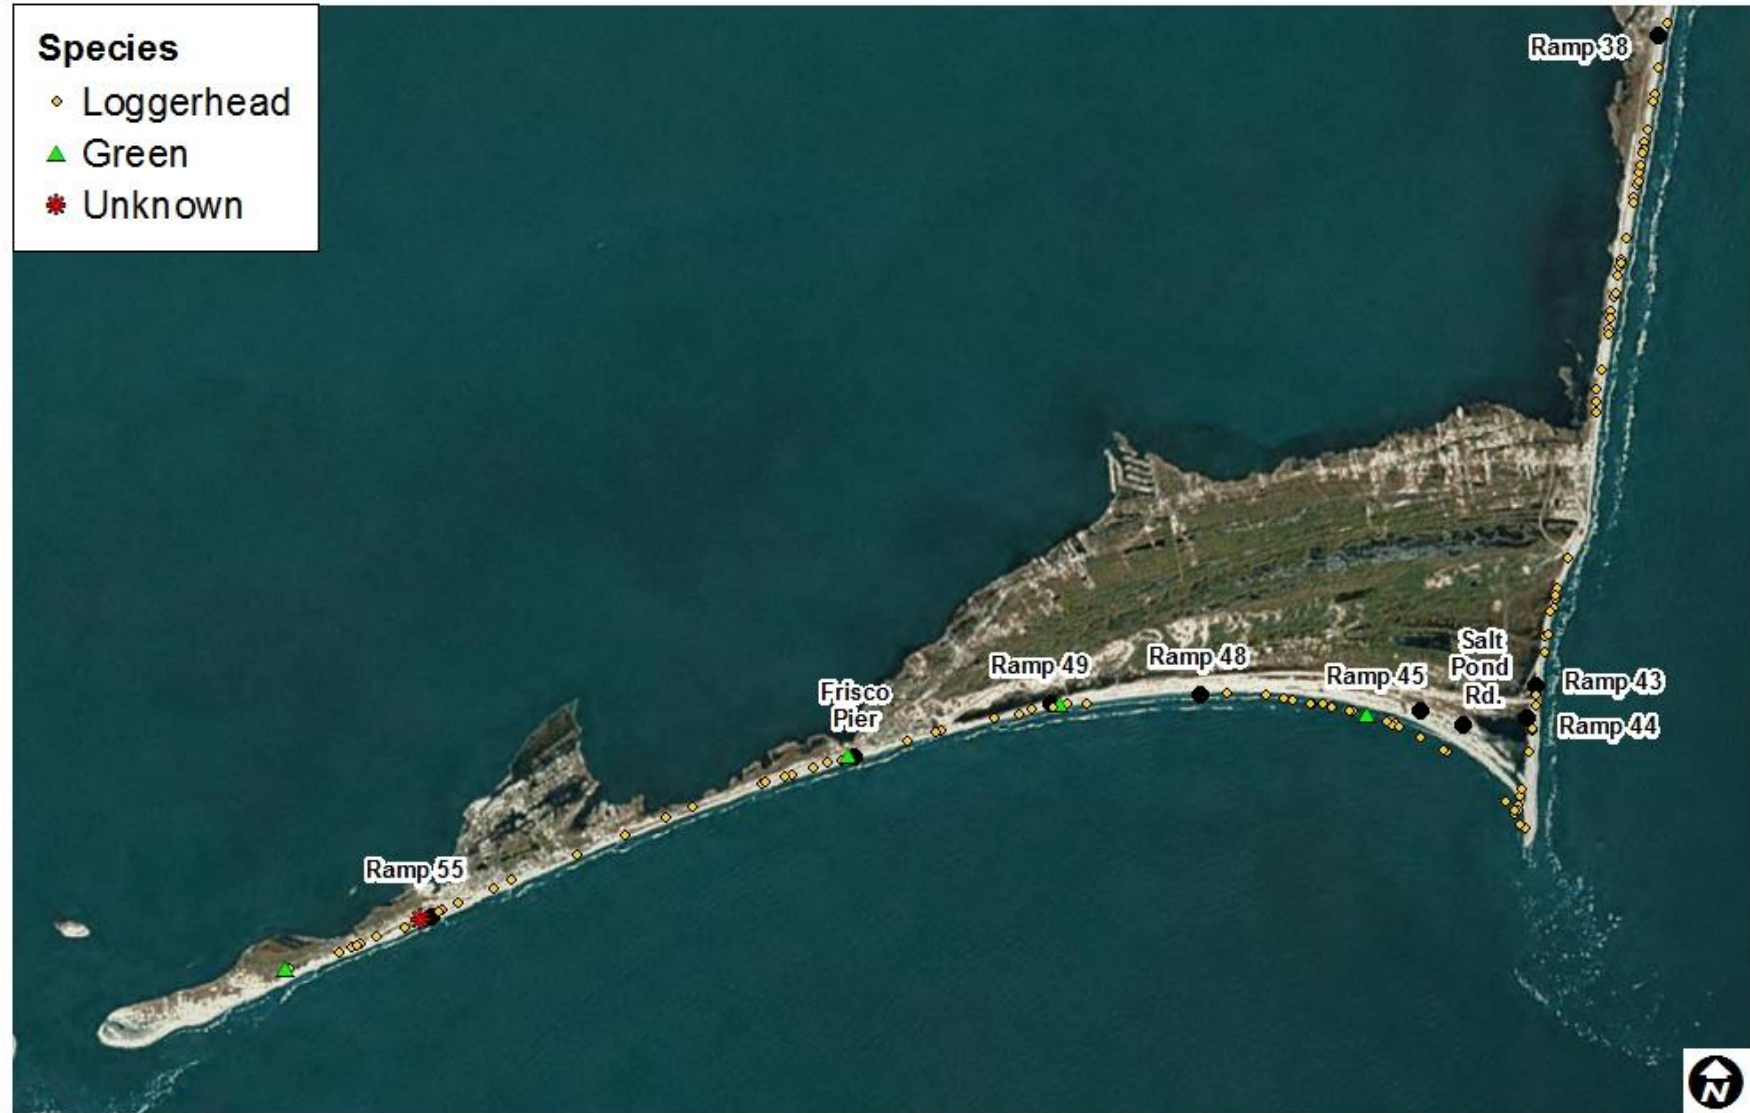

Map 3. South Hatteras Island Sea Turtle Nests 2016

Map 4. Ocracoke Island Sea Turtle Nests 2016

Species

- ◊ Loggerhead

Cape Hatteras National Seashore
North Carolina

National Park Service
U.S. Department of the Interior

Map 5. Bodie Island Sea Turtle False Crawls 2016

Produced by: BMuiznieks, RM, 11/30/2016 01:50 PM

Map 6. North Hatteras Island Sea Turtle False Crawls 2016

Map 7. South Hatteras Sea Turtle False Crawls 2016

Species

- ◇ Loggerhead
- ▲ Green
- ✱ Unknown

Map 8. Ocracoke Island Sea Turtle False Crawls 2016

Species

- ◆ Loggerhead

Map 9. Bodie Island Sea Turtle Strandings 2016

Map 10. North Hatteras Island Sea Turtle Strandings 2016

Produced by: BMuiznieks, RM, 11/30/2016 02:13 PM

Map 11. South Hatteras Sea Turtle Strandings 2016

Map 12. Ocracoke Island Sea Turtle Strandings 2016

Species

- Loggerhead
- ▲ Green
- Leatherback
- Kemp's Ridley
- Unknown