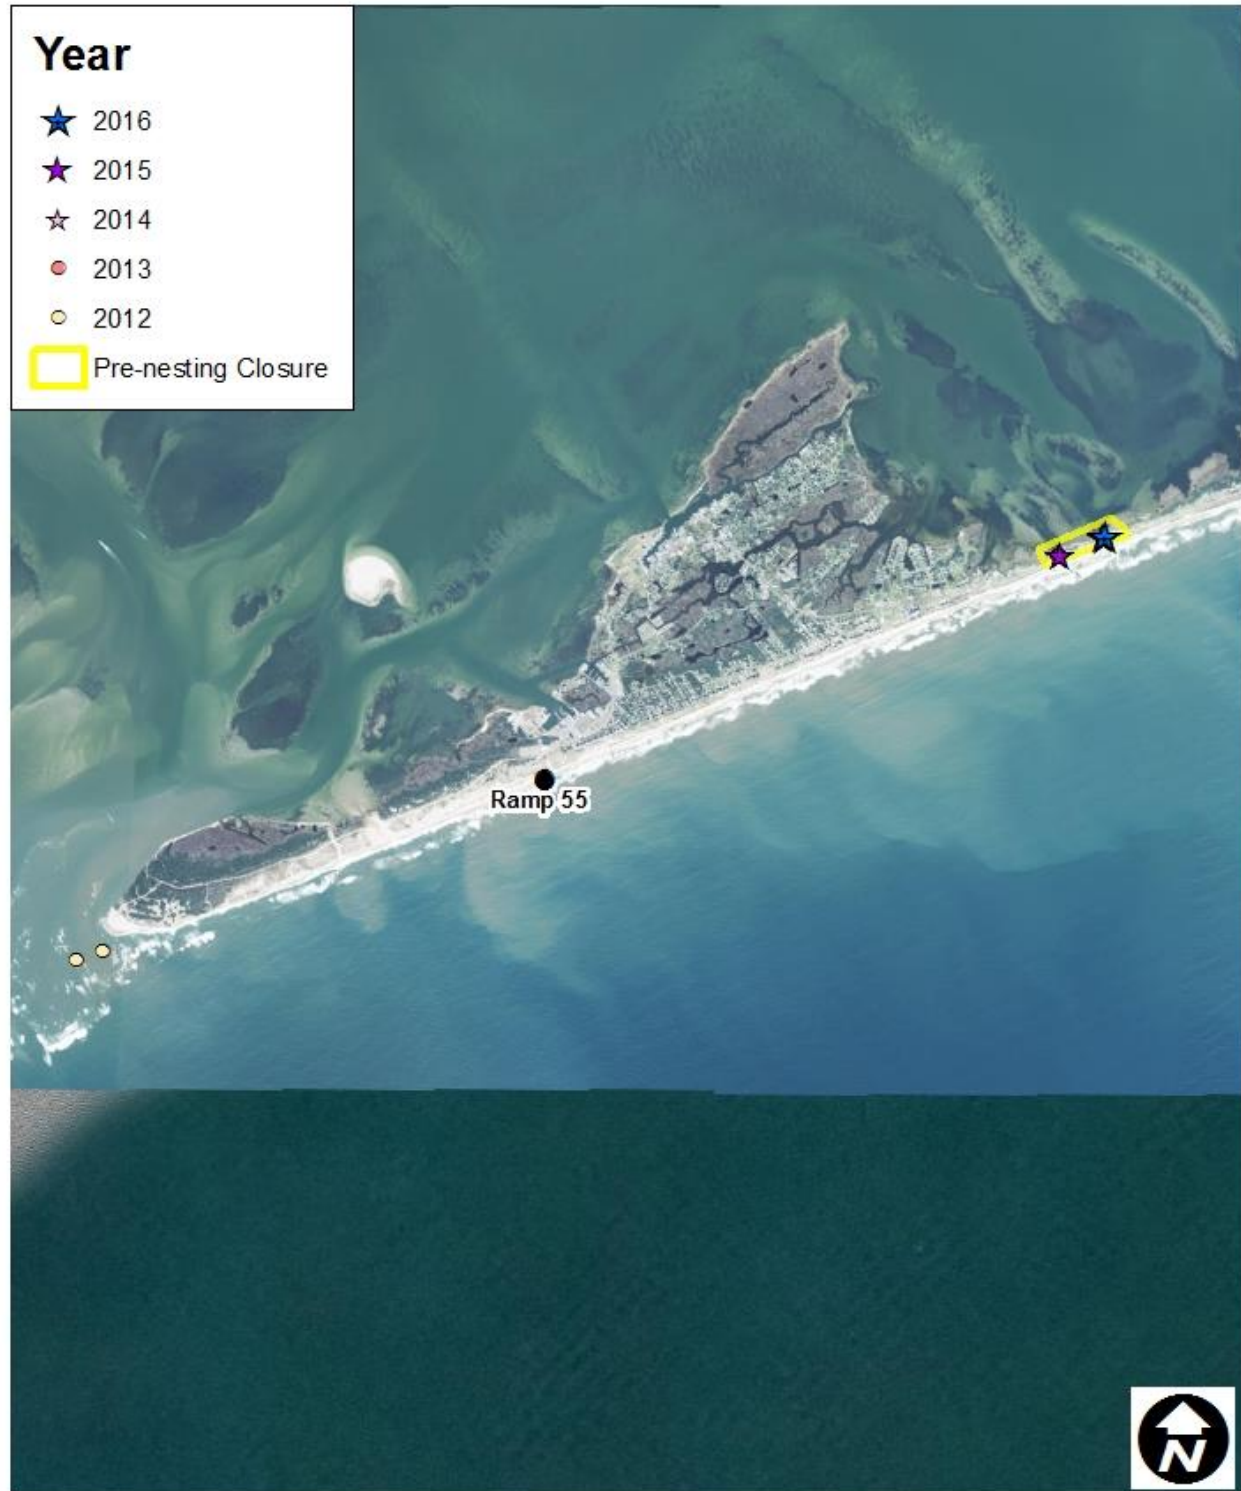

Produced by: BMuiznieks, RM, 11/22/2016 07:52 PM

Map 4. South Point PIPL Nesting Activity, 2012-2016

APPENDIX B: AMERICAN OYSTERCATCHER NESTING ACTIVITY MAPS

Cape Hatteras National Seashore
North Carolina

0 0.1 0.2 Miles

Map 5. Ramp 38 AMOY Nesting Activity, 2012-2016

Produced by: BMuiznieks, RM, 11/23/2016 07:52 PM

Map 6. Cape Point AMOY Nesting Activity, 2012-2016

Produced by: BMuiznieks, RM, 11/23/2016 08:59 PM

Map 7. South Hatteras AMOY Nesting Activity, 2012-2016

Produced by: BMuiznieks, RM, 11/23/2016 08:15 PM

Map 8. North Ocracoke AMOY Nesting Activity, 2012-2016

Produced by: BMuiznieks, RM, 11/23/2016 08:40 PM

Map 9. Middle Ocracoke AMOY Nesting Activity, 2012-2016

Produced by: BMuiznieks, RM, 11/23/2016 08:28 PM

Map 10. South Point AMOY Nesting Activity, 2012-2016

APPENDIX C: COLONIAL WATERBIRDS NESTING ACTIVITY MAPS