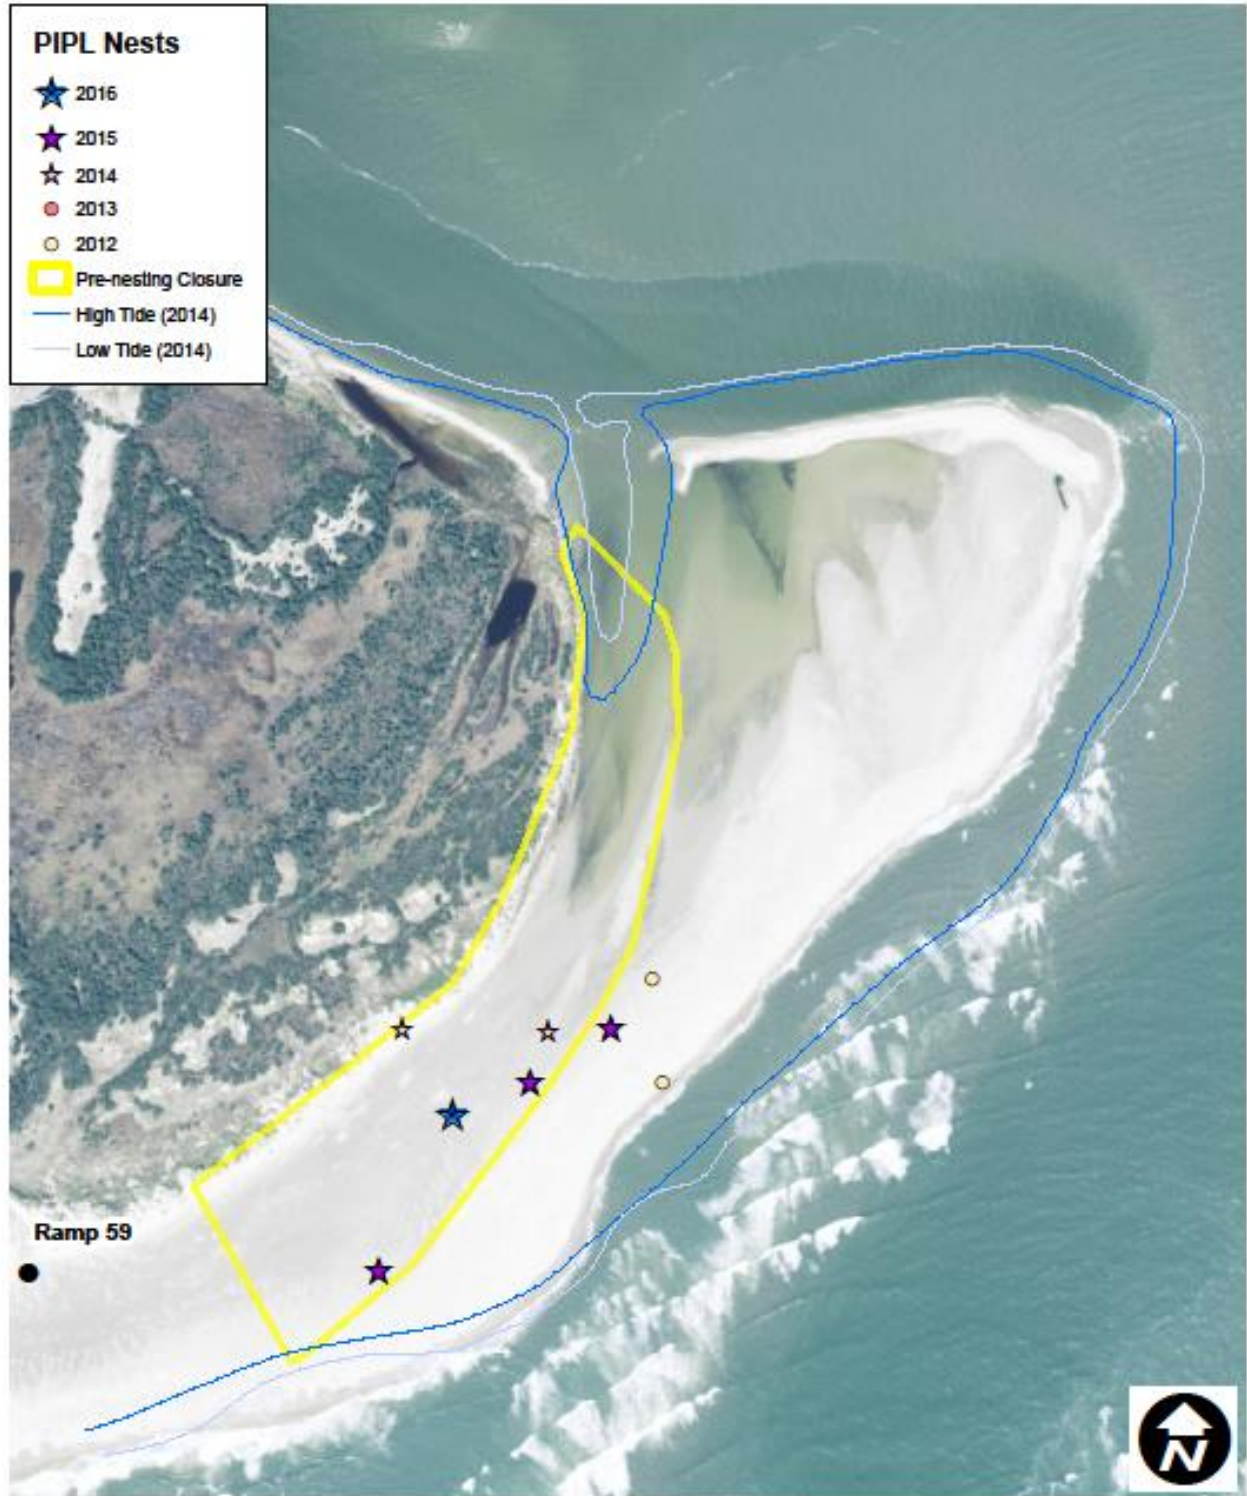

APPENDIX A: PIPING PLOVER NESTING ACTIVITY MAPS

Map 2. Cape Point & South Beach PIPL Nesting Activity, 2012-2016

Produced by: BMuiznieks, RM, 11/22/2016 06:23 PM

Map 3. North Ocracoke PIPL Nesting Activity, 2012-2016

Produced by: BMuiznieks, RM, 11/22/2016 07:52 PM

Map 4. South Point PIPL Nesting Activity, 2012-2016

APPENDIX B: AMERICAN OYSTERCATCHER NESTING ACTIVITY MAPS

Cape Hatteras National Seashore
North Carolina

Map 3. South Hatteras Island Sea Turtle Nests 2016

Map 4. Ocracoke Island Sea Turtle Nests 2016

Species

- ◊ Loggerhead

Cape Hatteras National Seashore
North Carolina

National Park Service
U.S. Department of the Interior

Species

- ◇ Loggerhead
- ▲ Green
- ✱ Unknown

Map 8. Ocracoke Island Sea Turtle False Crawls 2016

Species

- ◆ Loggerhead

Map 9. Bodie Island Sea Turtle Strandings 2016

Map 10. North Hatteras Island Sea Turtle Strandings 2016