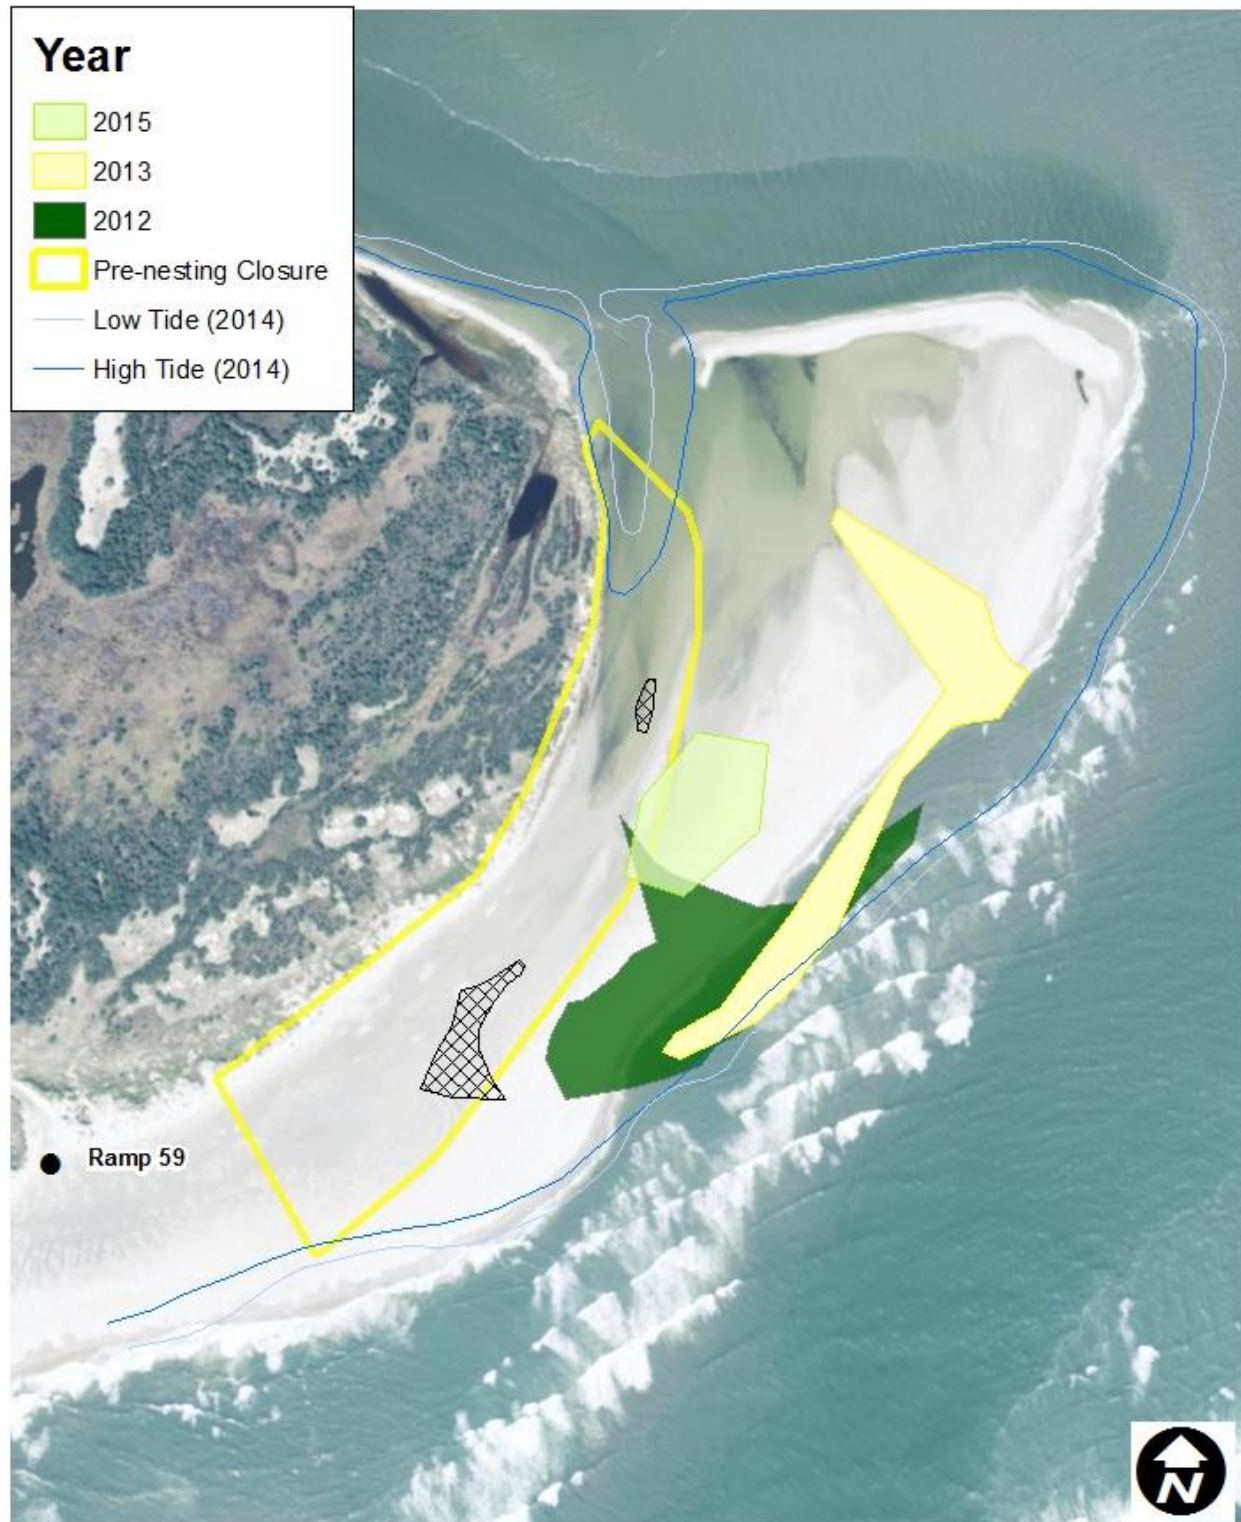

Produced by: BMuiznieks, RM, 12/6/2016 12:11 PM

Map 3. Ramp 25-Ramp 30 CWB Nesting Activity, 2012-2016

Map 4. Ramp 32-Ramp 34 CWB Nesting Activity, 2012-2016

Produced by: BMuiznieks, RM, 12/6/2016 10:22 AM

Map 5. Ramp 38 to Buxton Village CWB Nesting Activity, 2012-2016

Map 6. Cape Point & South Beach CWB Nesting Activity, 2012-2016

Produced by: BMuiznieks, RM, 12/6/2016 10:51 AM

Map 7. North Ocracoke CWB Nesting Activity, 2012-2016

Produced by: BMuiznieks, RM, 12/6/2016 01:24 PM

0 0.075 0.15 Miles

Map 8. South Point CWB Nesting Activity, 2012-2016

Cape Hatteras National Seashore
North Carolina

National Park Service
U.S. Department of the Interior

Map 1. South Point WIPL Nesting Activity, 2012-2016

Produced by: BMuiznieks, RM, 12/14/2016 01:15 PM

0 0.25 0.5 Miles

APPENDIX E: SEA TURTLE NESTING ACTIVITY MAPS

Cape Hatteras National Seashore
North Carolina