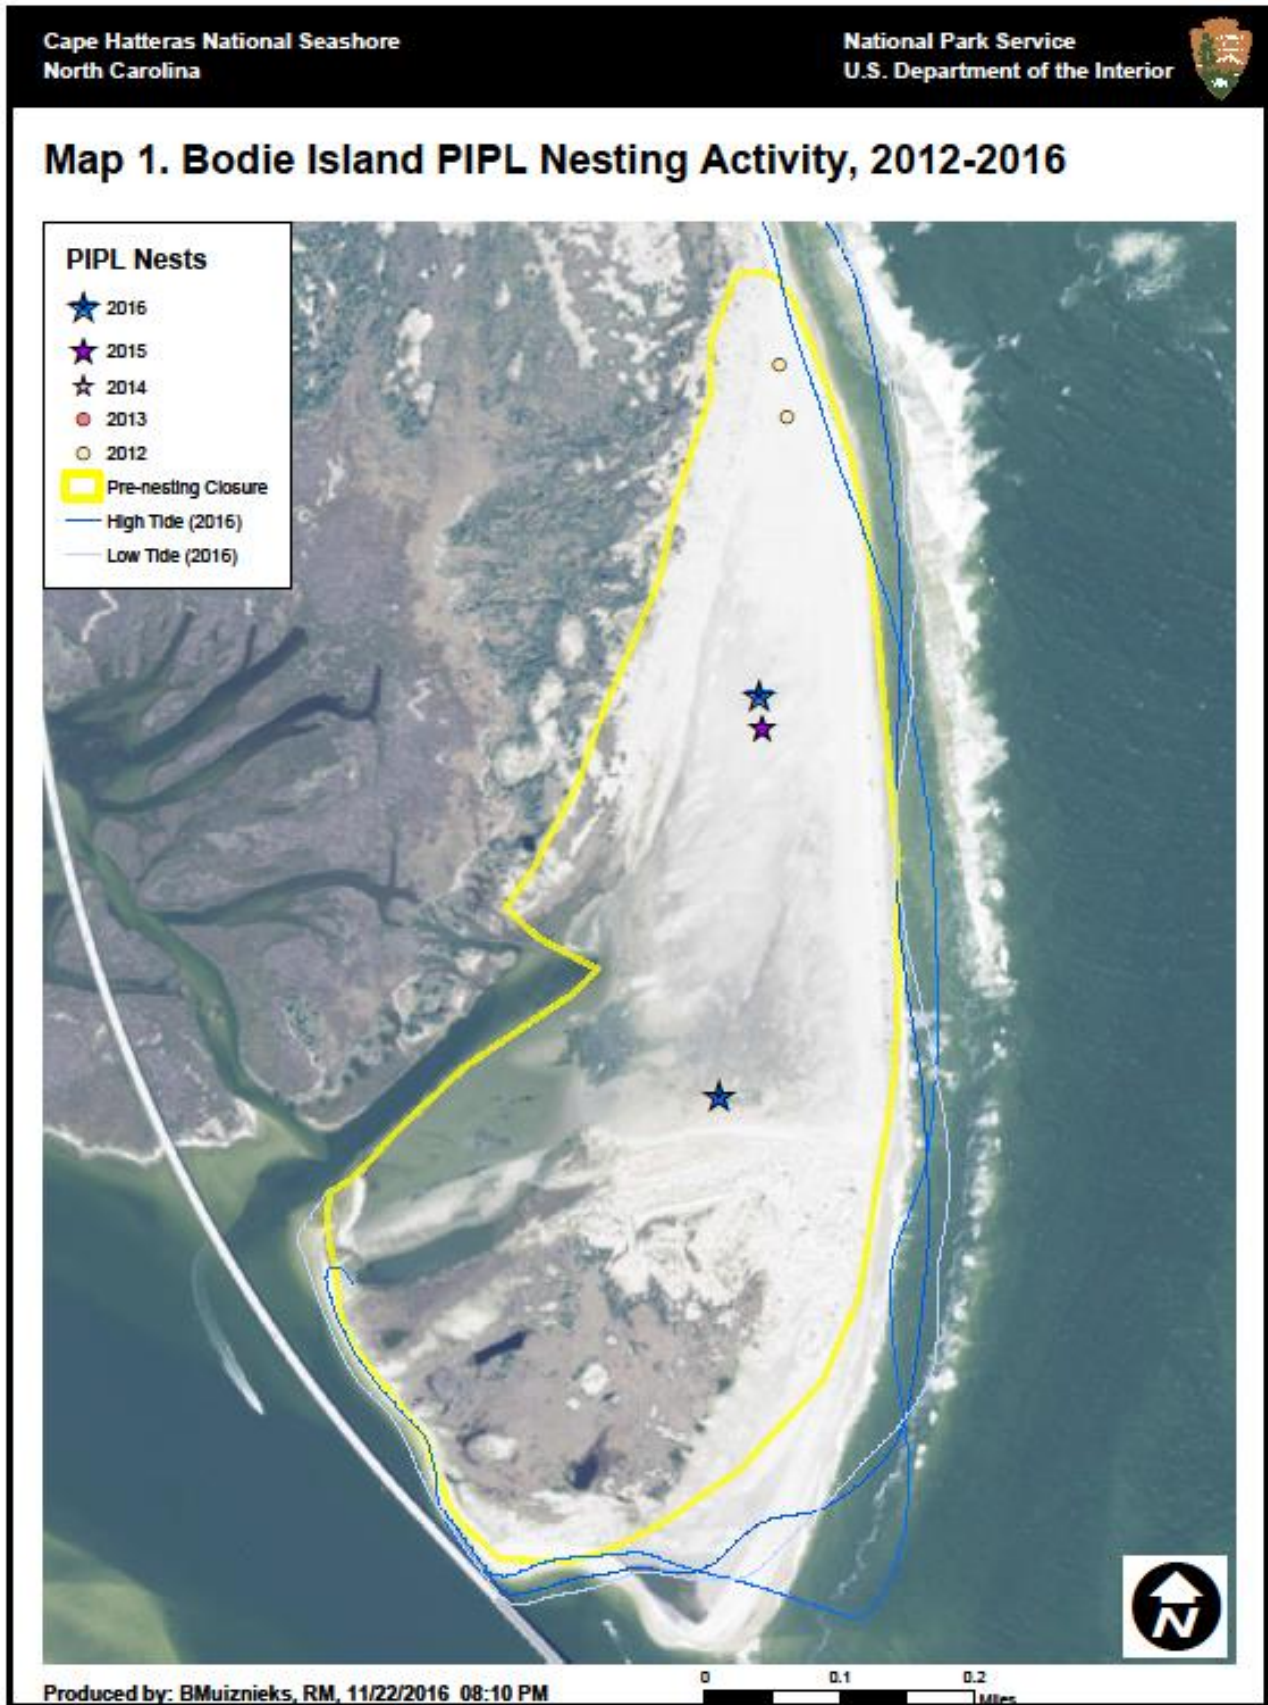

APPENDIX A: PIPING PLOVER NESTING ACTIVITY MAPS

Map 2. Cape Point & South Beach PIPL Nesting Activity, 2012-2016

Produced by: BMuiznieks, RM, 11/22/2016 06:23 PM

Map 3. North Ocracoke PIPL Nesting Activity, 2012-2016

Produced by: BMuiznieks, RM, 11/22/2016 07:52 PM

Map 4. South Point PIPL Nesting Activity, 2012-2016

APPENDIX B: AMERICAN OYSTERCATCHER NESTING ACTIVITY MAPS

Cape Hatteras National Seashore
North Carolina