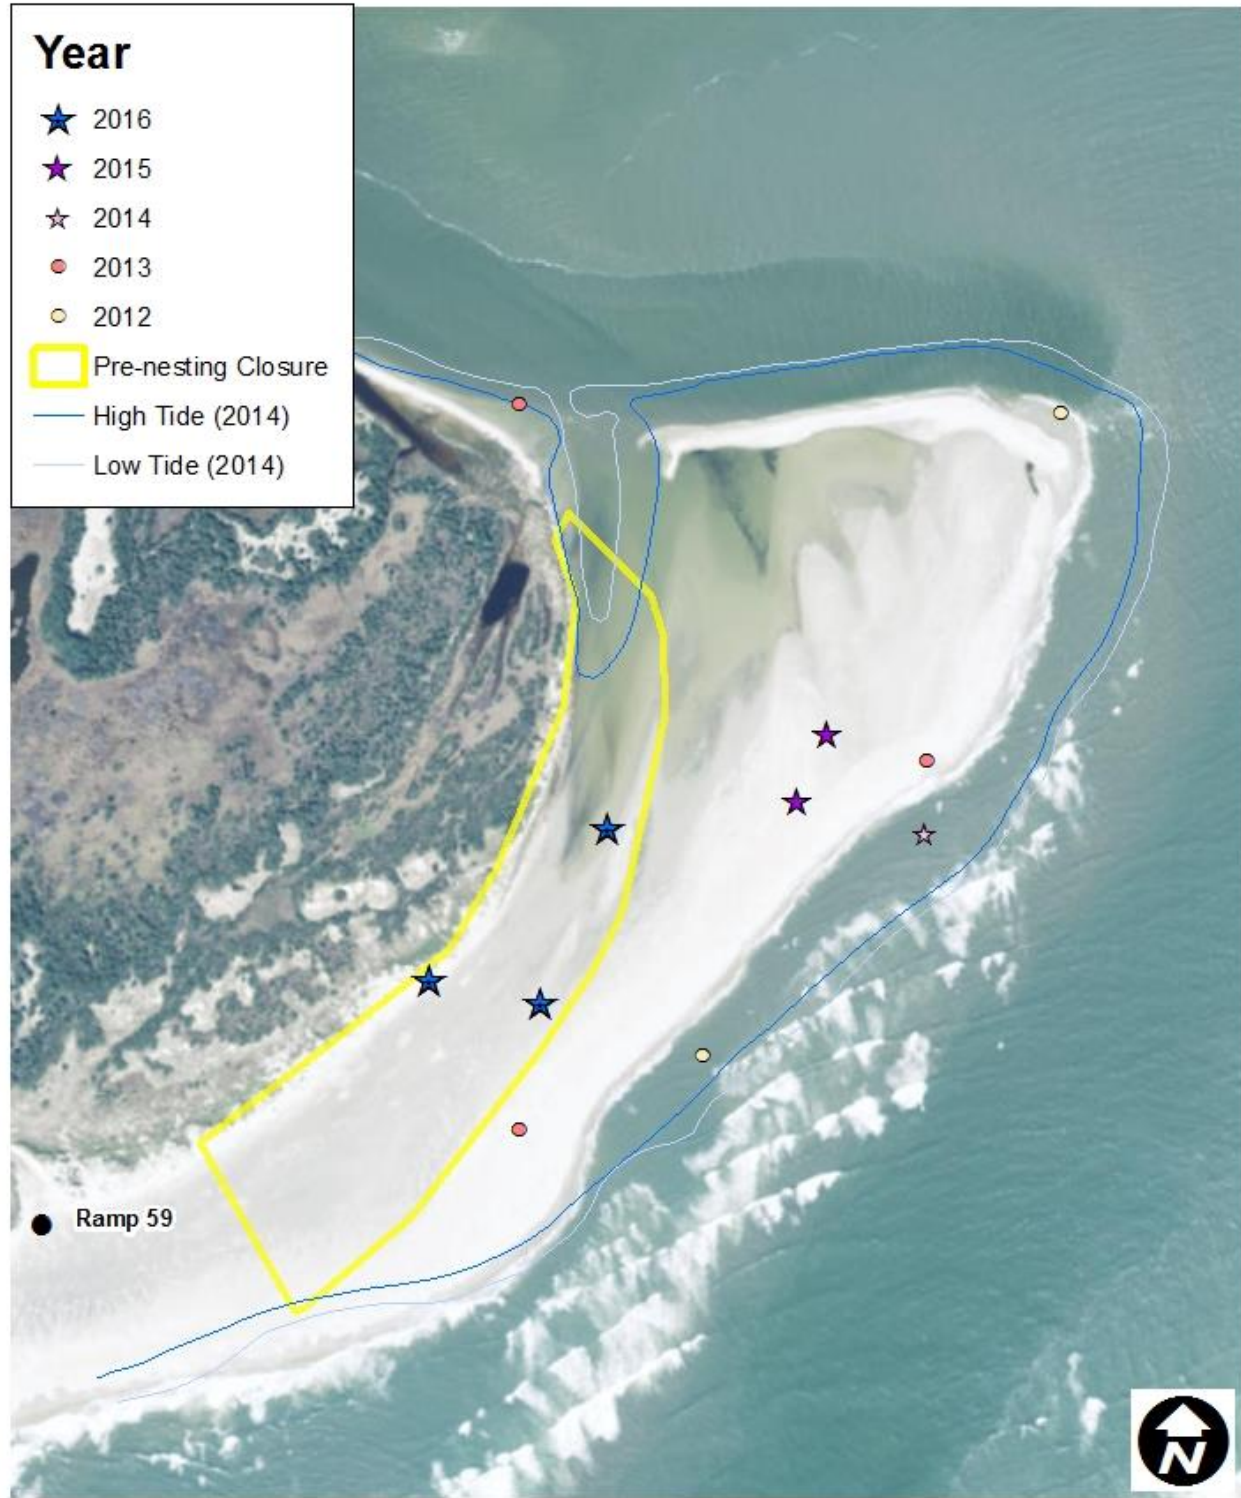

0 0.1 0.2 Miles

Map 5. Ramp 38 AMOY Nesting Activity, 2012-2016

Produced by: BMuiznieks, RM, 11/23/2016 07:52 PM

Map 6. Cape Point AMOY Nesting Activity, 2012-2016

Produced by: BMuiznieks, RM, 11/23/2016 08:59 PM

Map 7. South Hatteras AMOY Nesting Activity, 2012-2016

Produced by: BMuiznieks, RM, 11/23/2016 08:15 PM

Map 8. North Ocracoke AMOY Nesting Activity, 2012-2016

Produced by: BMuiznieks, RM, 11/23/2016 08:40 PM

Species

- ◇ Loggerhead
- ▲ Green
- ✱ Unknown

Map 8. Ocracoke Island Sea Turtle False Crawls 2016

Species

- ◆ Loggerhead

Map 9. Bodie Island Sea Turtle Strandings 2016

Map 10. North Hatteras Island Sea Turtle Strandings 2016