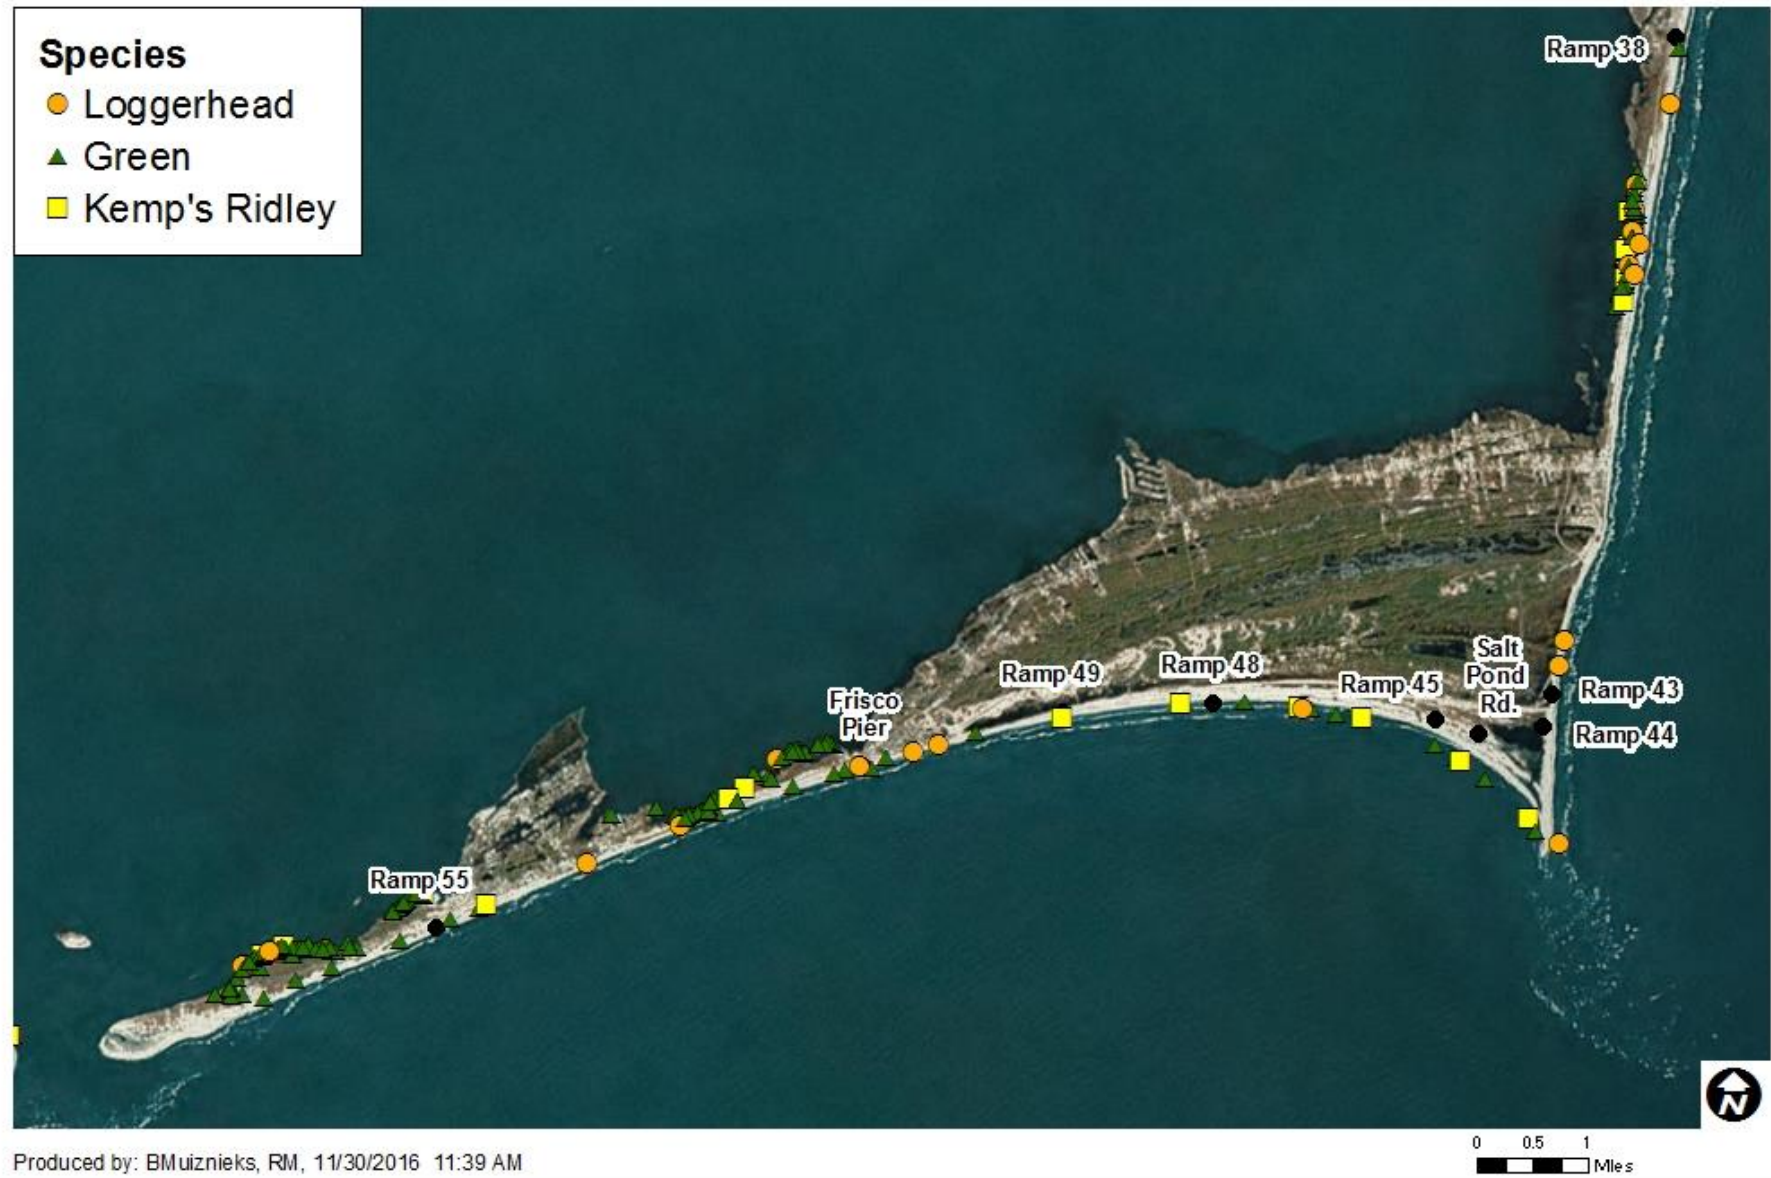

Map 3. South Hatteras Island Sea Turtle Nests 2016

Map 4. Ocracoke Island Sea Turtle Nests 2016

Species

- ◊ Loggerhead

Cape Hatteras National Seashore
North Carolina

National Park Service
U.S. Department of the Interior

Map 5. Bodie Island Sea Turtle False Crawls 2016

Produced by: BMuiznieks, RM, 11/30/2016 01:50 PM

Map 6. North Hatteras Island Sea Turtle False Crawls 2016

Map 7. South Hatteras Sea Turtle False Crawls 2016

Species

- ◇ Loggerhead
- ▲ Green
- ✱ Unknown

Map 8. Ocracoke Island Sea Turtle False Crawls 2016

Species

- ◆ Loggerhead

Map 9. Bodie Island Sea Turtle Strandings 2016

Map 10. North Hatteras Island Sea Turtle Strandings 2016

Produced by: BMuiznieks, RM, 11/30/2016 02:13 PM

Map 11. South Hatteras Sea Turtle Strandings 2016

Map 12. Ocracoke Island Sea Turtle Strandings 2016

Species

- Loggerhead
- ▲ Green
- Leatherback
- Kemp's Ridley
- Unknown