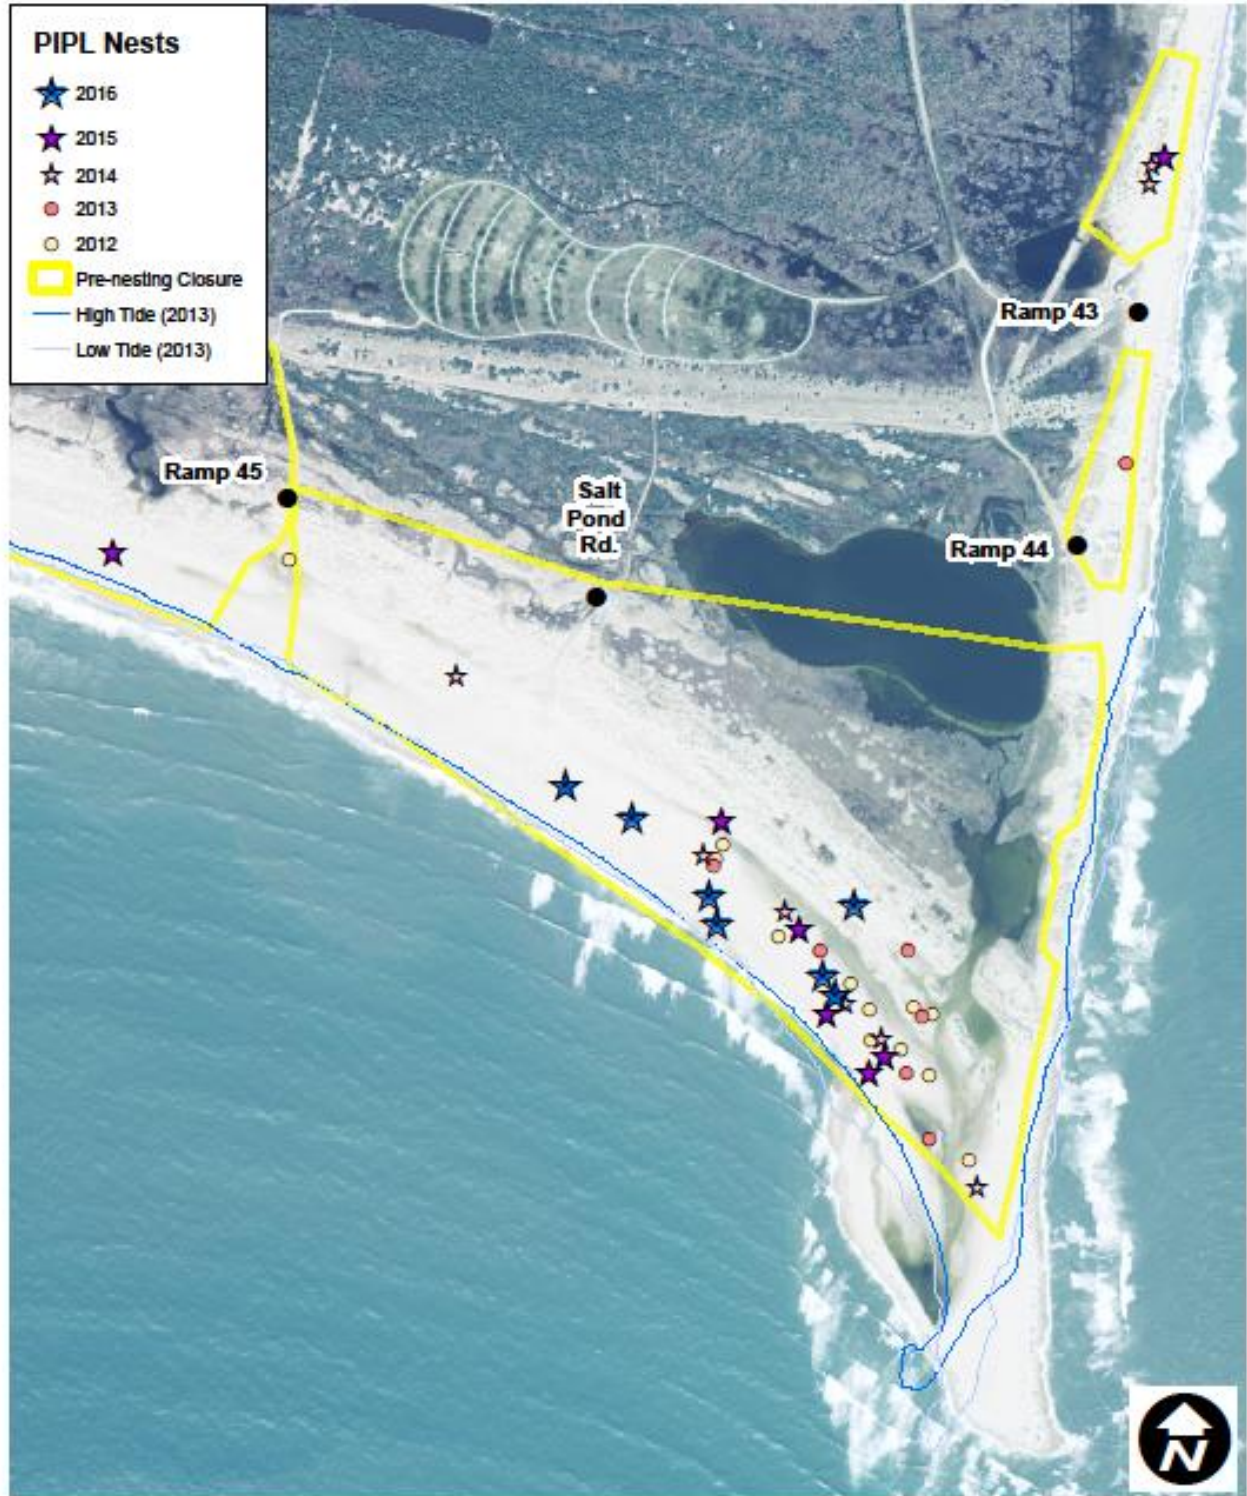

APPENDIX A: PIPING PLOVER NESTING ACTIVITY MAPS

Map 2. Cape Point & South Beach PIPL Nesting Activity, 2012-2016

Produced by: BMuiznieks, RM, 11/22/2016 06:23 PM

Map 3. North Ocracoke PIPL Nesting Activity, 2012-2016

Produced by: BMuiznieks, RM, 11/22/2016 07:52 PM

Map 4. South Point PIPL Nesting Activity, 2012-2016

APPENDIX B: AMERICAN OYSTERCATCHER NESTING ACTIVITY MAPS

Cape Hatteras National Seashore
North Carolina

Map 3. South Hatteras Island Sea Turtle Nests 2016

Map 4. Ocracoke Island Sea Turtle Nests 2016

Species

- ◊ Loggerhead

Cape Hatteras National Seashore
North Carolina

National Park Service
U.S. Department of the Interior

Species

- ◇ Loggerhead
- ▲ Green
- ✱ Unknown

Map 8. Ocracoke Island Sea Turtle False Crawls 2016

Species

- ◆ Loggerhead

Map 9. Bodie Island Sea Turtle Strandings 2016

Map 10. North Hatteras Island Sea Turtle Strandings 2016