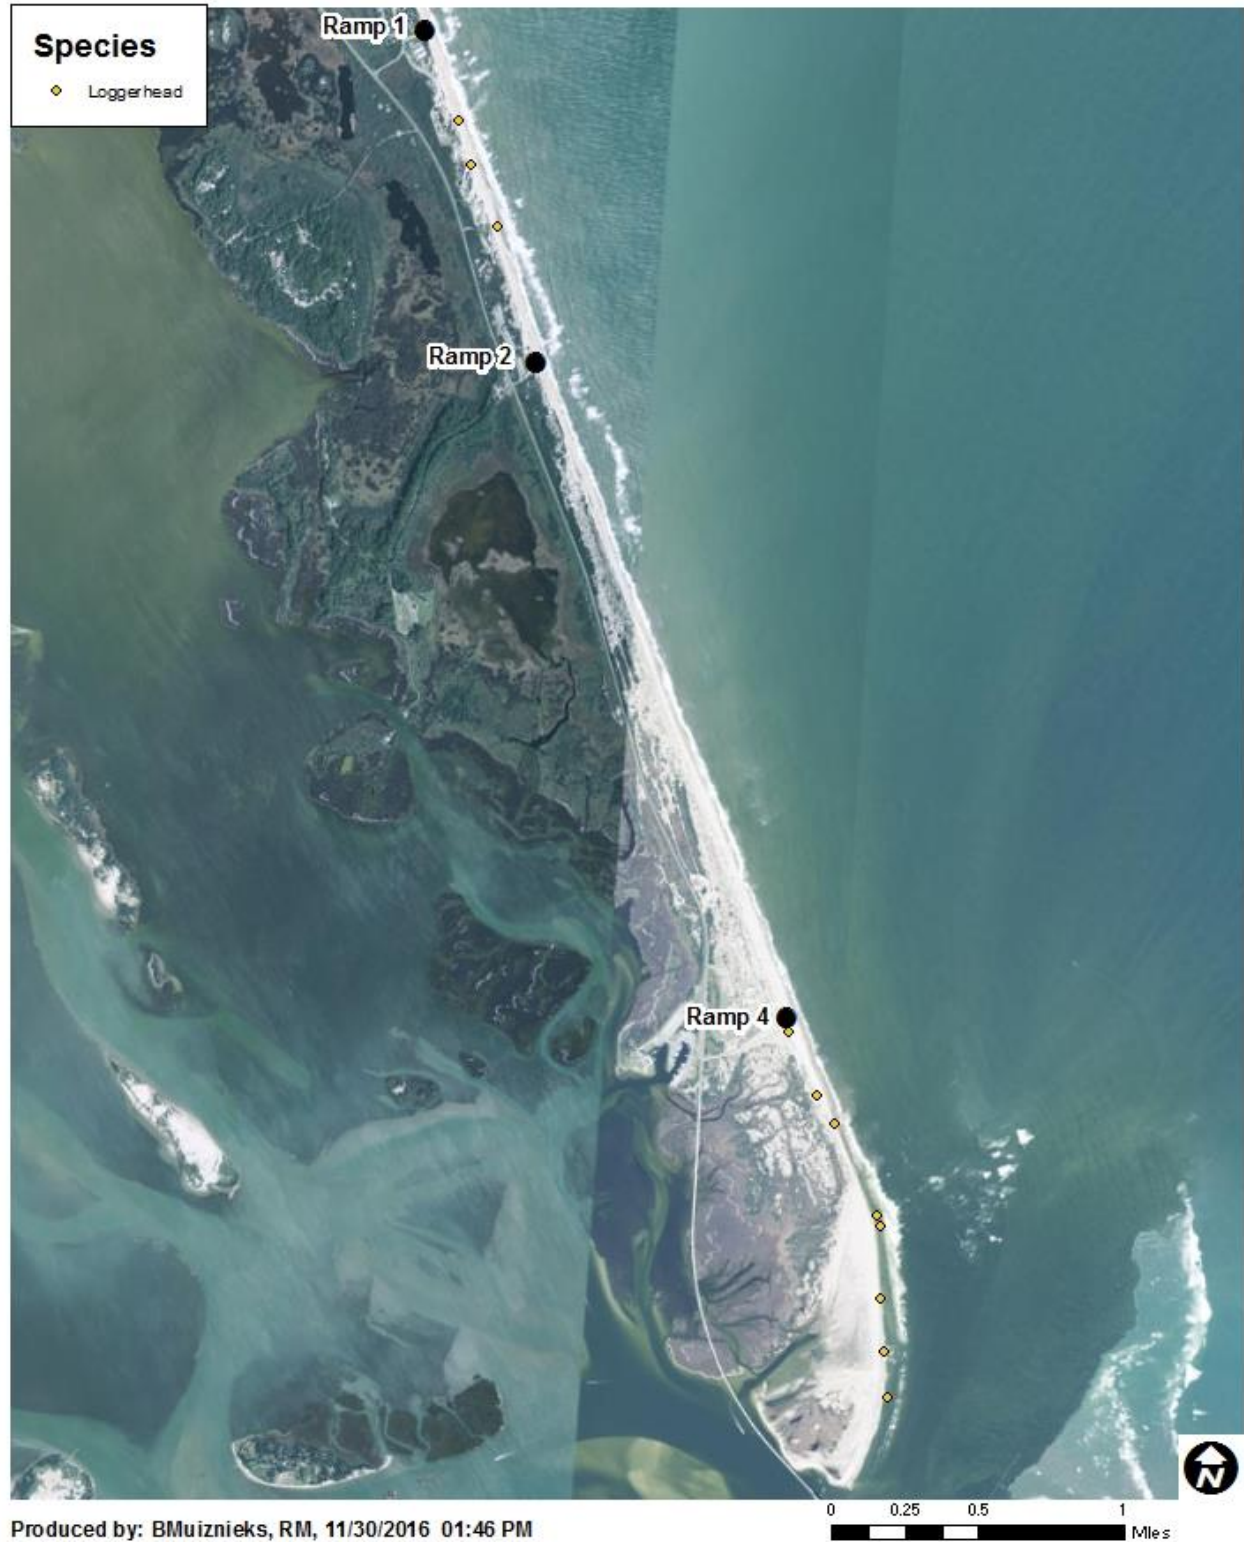

APPENDIX E: SEA TURTLE NESTING ACTIVITY MAPS

Cape Hatteras National Seashore
North Carolina

National Park Service
U.S. Department of the Interior

Map 1. Bodie Island Sea Turtle Nests 2016