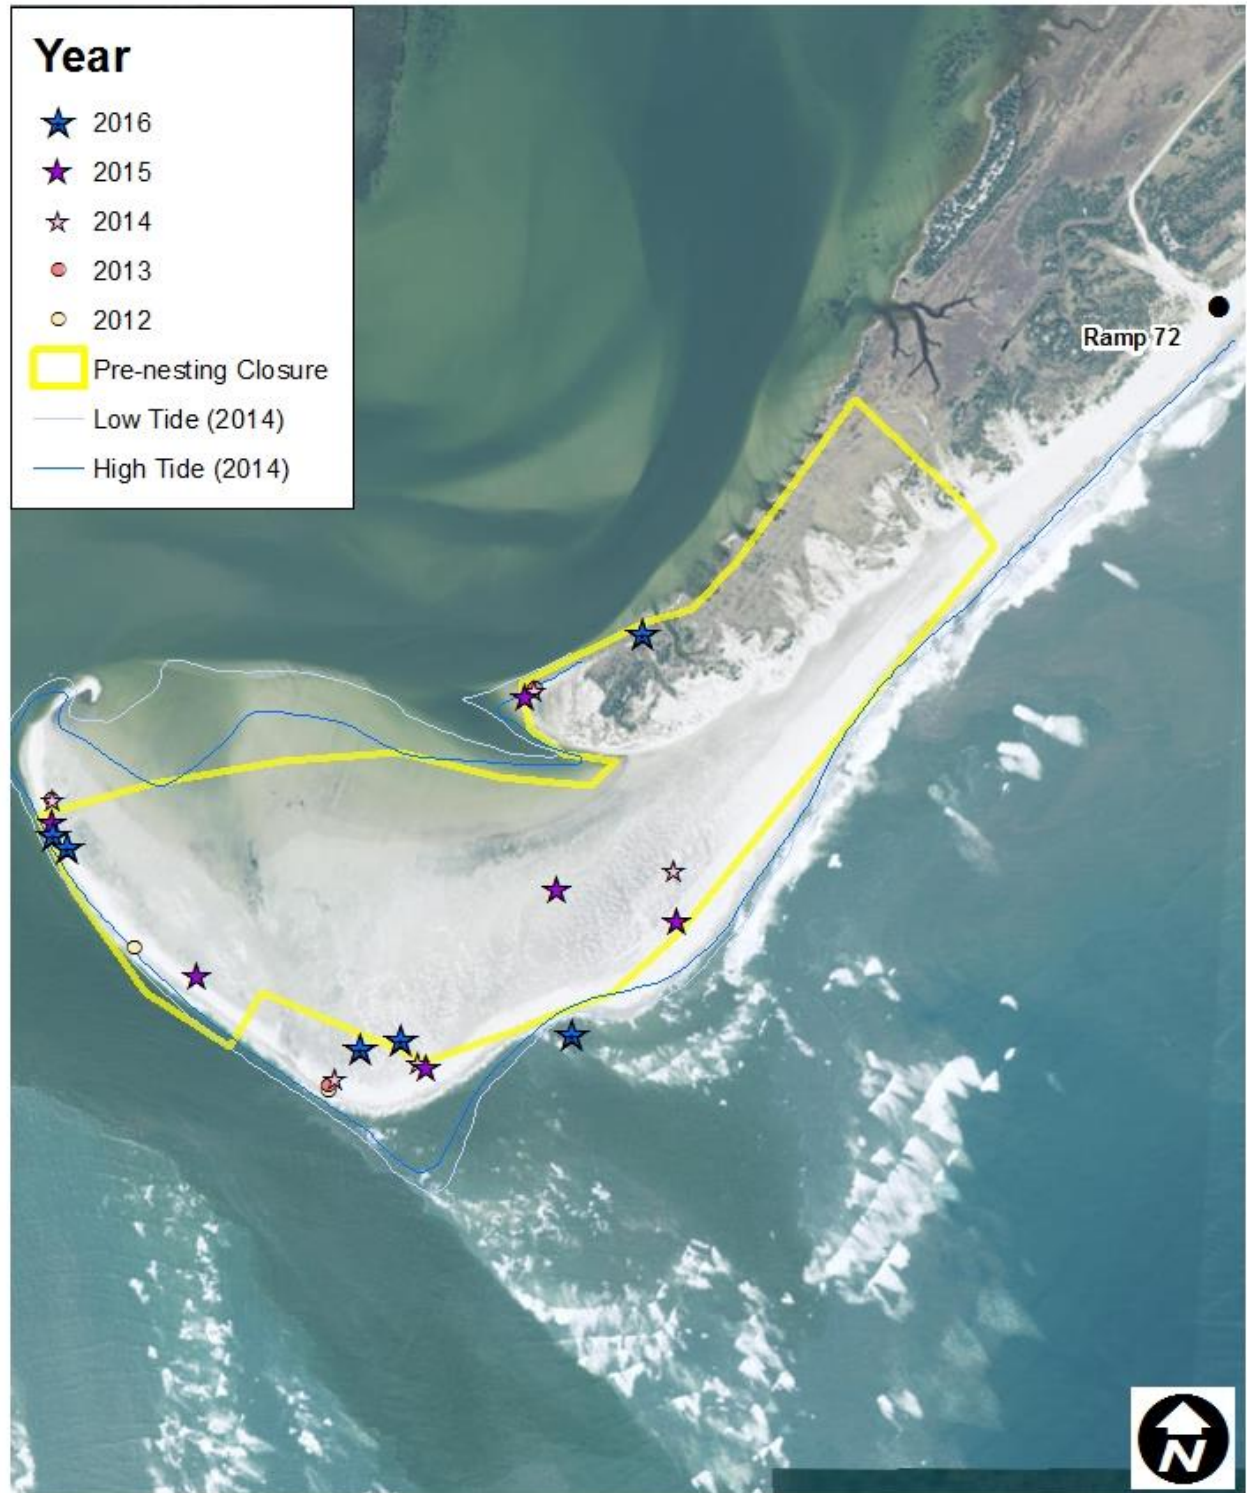

0 0.1 0.2 Miles

Map 5. Ramp 38 AMOY Nesting Activity, 2012-2016

Produced by: BMuiznieks, RM, 11/23/2016 07:52 PM

Map 6. Cape Point AMOY Nesting Activity, 2012-2016

Produced by: BMuiznieks, RM, 11/23/2016 08:59 PM

Map 7. South Hatteras AMOY Nesting Activity, 2012-2016

Produced by: BMuiznieks, RM, 11/23/2016 08:15 PM

Map 8. North Ocracoke AMOY Nesting Activity, 2012-2016

Produced by: BMuiznieks, RM, 11/23/2016 08:40 PM

Map 9. Middle Ocracoke AMOY Nesting Activity, 2012-2016

Produced by: BMuiznieks, RM, 11/23/2016 08:28 PM

Map 10. South Point AMOY Nesting Activity, 2012-2016

APPENDIX C: COLONIAL WATERBIRDS NESTING ACTIVITY MAPS

Species

- ◇ Loggerhead
- ▲ Green
- ✱ Unknown

Map 8. Ocracoke Island Sea Turtle False Crawls 2016

Species

- ◆ Loggerhead

Map 9. Bodie Island Sea Turtle Strandings 2016

Map 10. North Hatteras Island Sea Turtle Strandings 2016