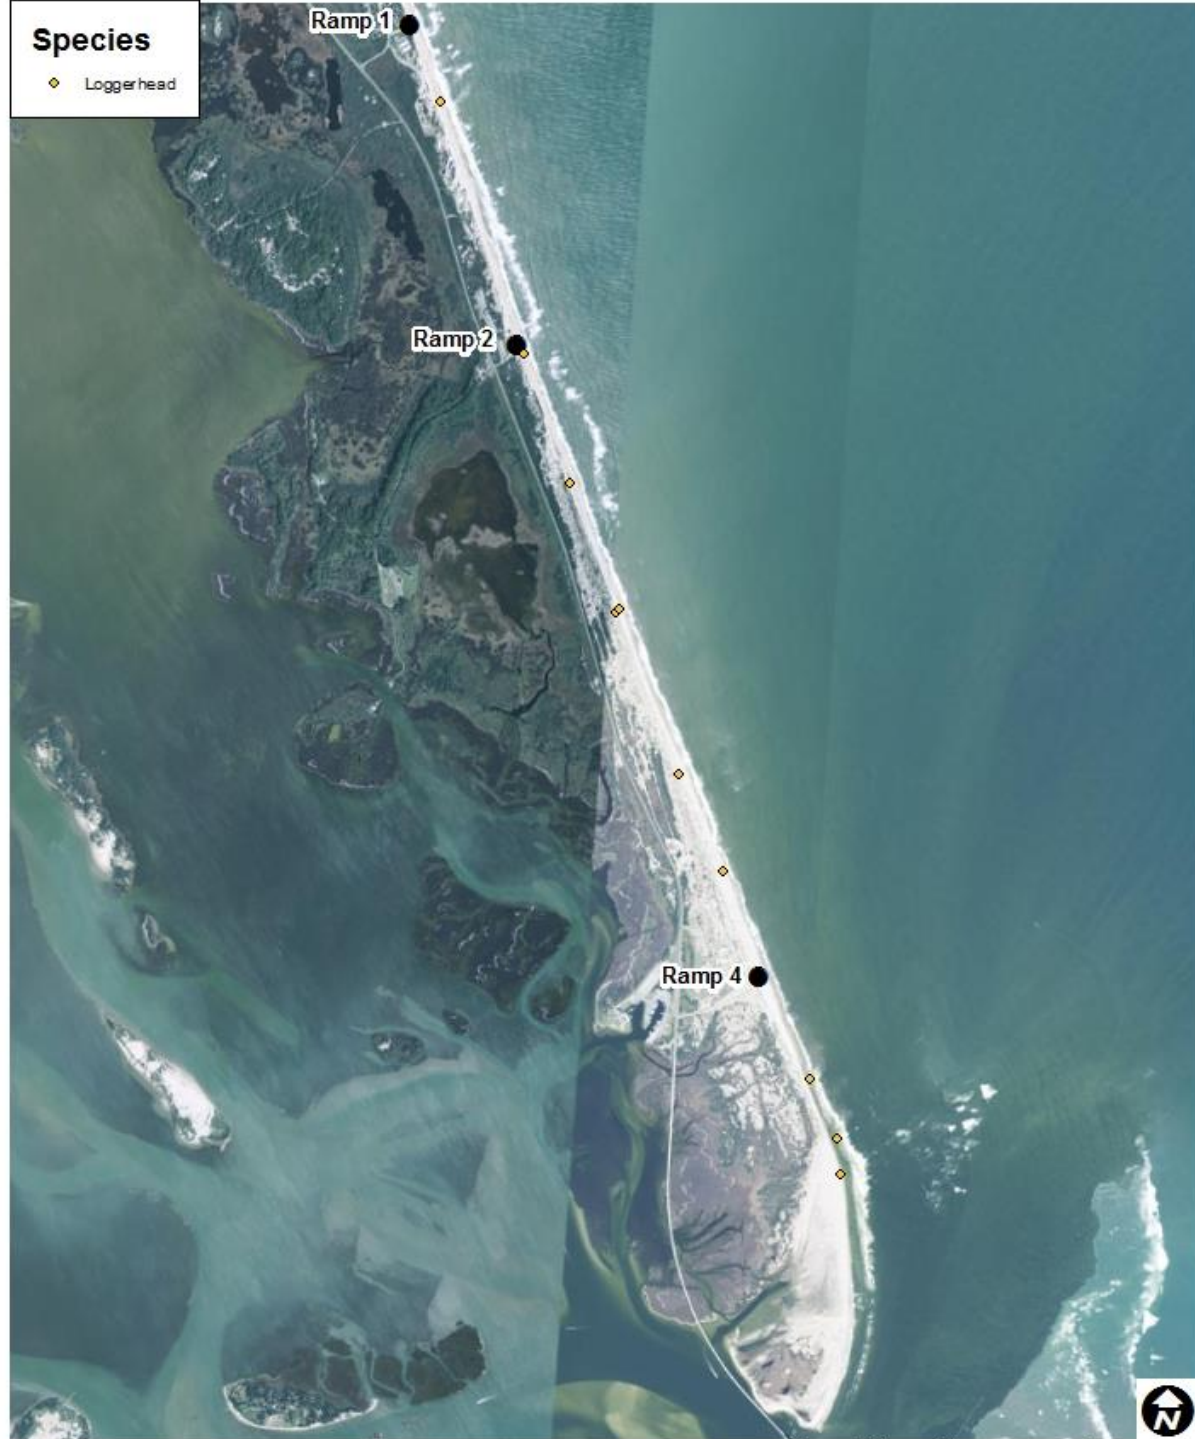

Map 1. South Point WIPL Nesting Activity, 2012-2016

Produced by: BMuiznieks, RM, 12/14/2016 01:15 PM

0 0.25 0.5 Miles

APPENDIX E: SEA TURTLE NESTING ACTIVITY MAPS

Cape Hatteras National Seashore
North Carolina

Map 3. South Hatteras Island Sea Turtle Nests 2016

Map 4. Ocracoke Island Sea Turtle Nests 2016

Species

- ◊ Loggerhead

Cape Hatteras National Seashore
North Carolina

National Park Service
U.S. Department of the Interior

Map 5. Bodie Island Sea Turtle False Crawls 2016

Produced by: BMuiznieks, RM, 11/30/2016 01:50 PM

Map 6. North Hatteras Island Sea Turtle False Crawls 2016

Map 7. South Hatteras Sea Turtle False Crawls 2016

Species

- ◇ Loggerhead
- ▲ Green
- ✱ Unknown

Map 8. Ocracoke Island Sea Turtle False Crawls 2016

Species

- ◆ Loggerhead

Map 9. Bodie Island Sea Turtle Strandings 2016

Map 10. North Hatteras Island Sea Turtle Strandings 2016