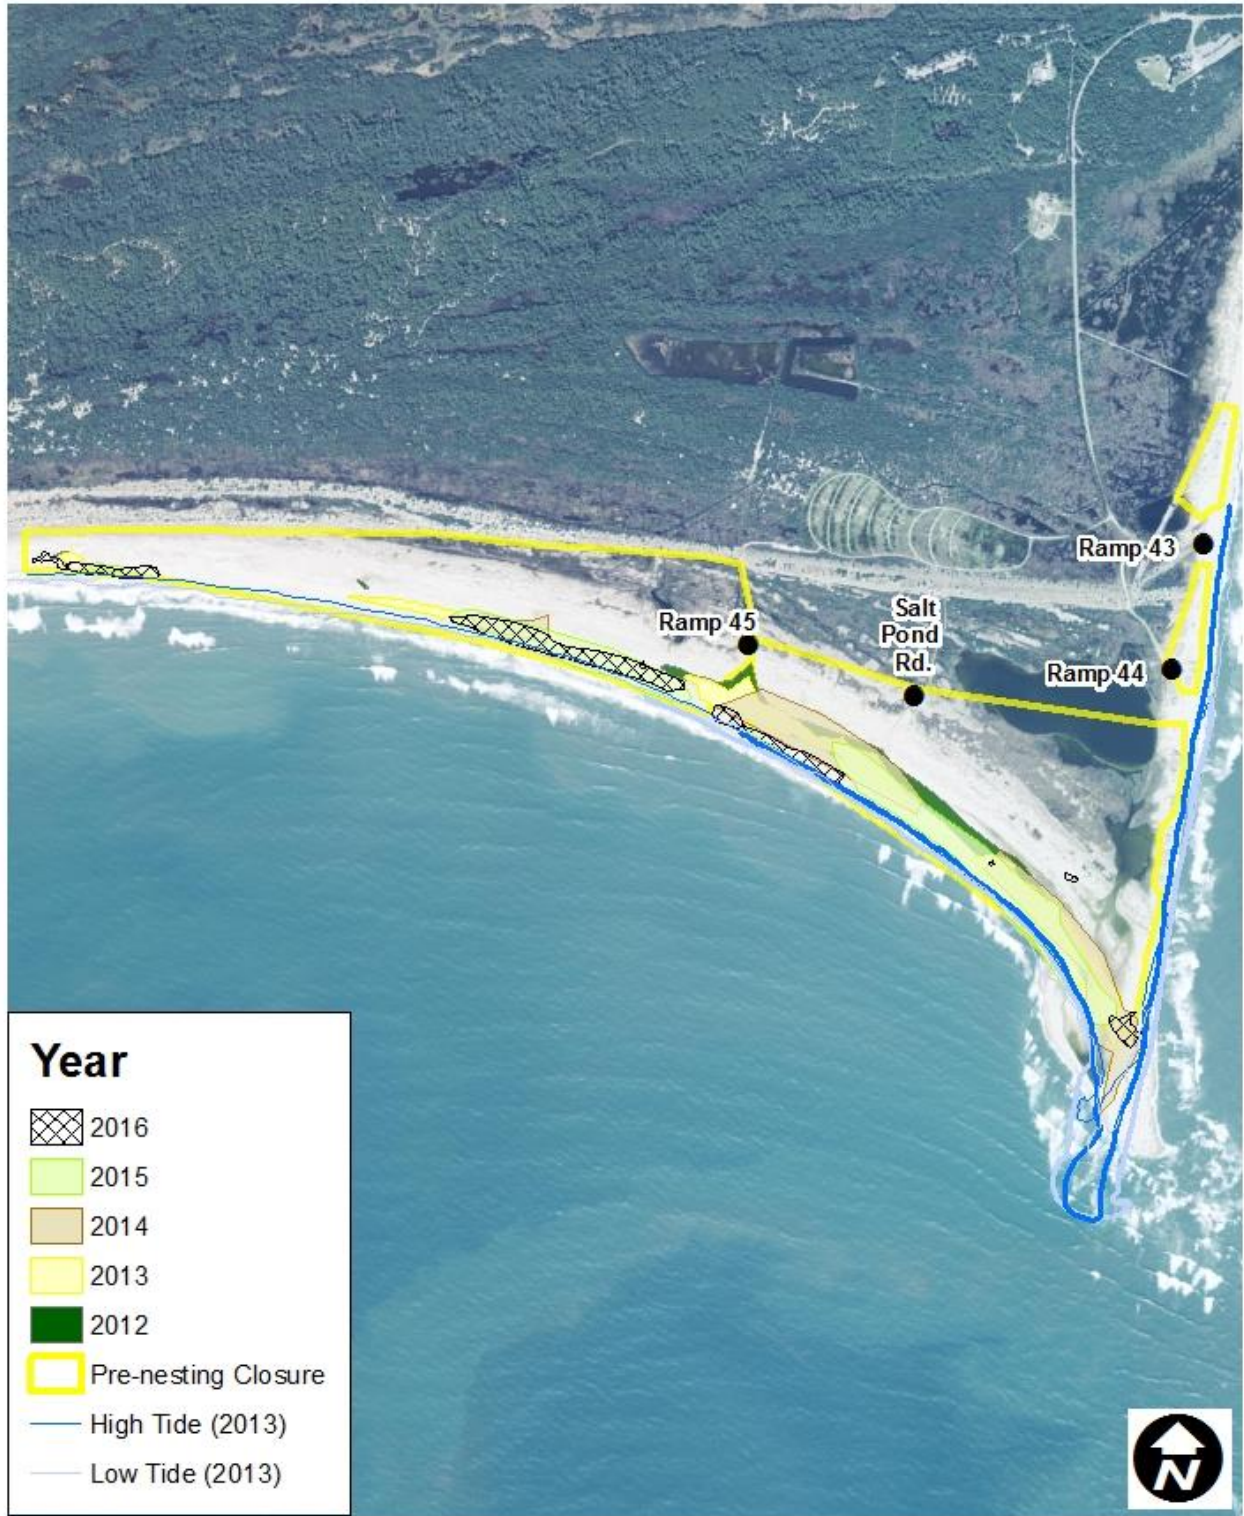

Cape Hatteras National Seashore
North Carolina

National Park Service
U.S. Department of the Interior

Map 1. Bodie & Green Island CWB Nesting Activity, 2012-2016

Map 2. Ramp 23 CWB Nesting Activity, 2012-2016

Produced by: BMuiznieks, RM, 12/6/2016 12:11 PM

Map 3. Ramp 25-Ramp 30 CWB Nesting Activity, 2012-2016

Map 4. Ramp 32-Ramp 34 CWB Nesting Activity, 2012-2016

Produced by: BMuiznieks, RM, 12/6/2016 10:22 AM

Map 5. Ramp 38 to Buxton Village CWB Nesting Activity, 2012-2016

Map 6. Cape Point & South Beach CWB Nesting Activity, 2012-2016

Produced by: BMuiznieks, RM, 12/6/2016 10:51 AM

Map 7. North Ocracoke CWB Nesting Activity, 2012-2016

Produced by: BMuiznieks, RM, 12/6/2016 01:24 PM

0 0.075 0.15 Miles

Map 8. South Point CWB Nesting Activity, 2012-2016

Cape Hatteras National Seashore
North Carolina

National Park Service
U.S. Department of the Interior