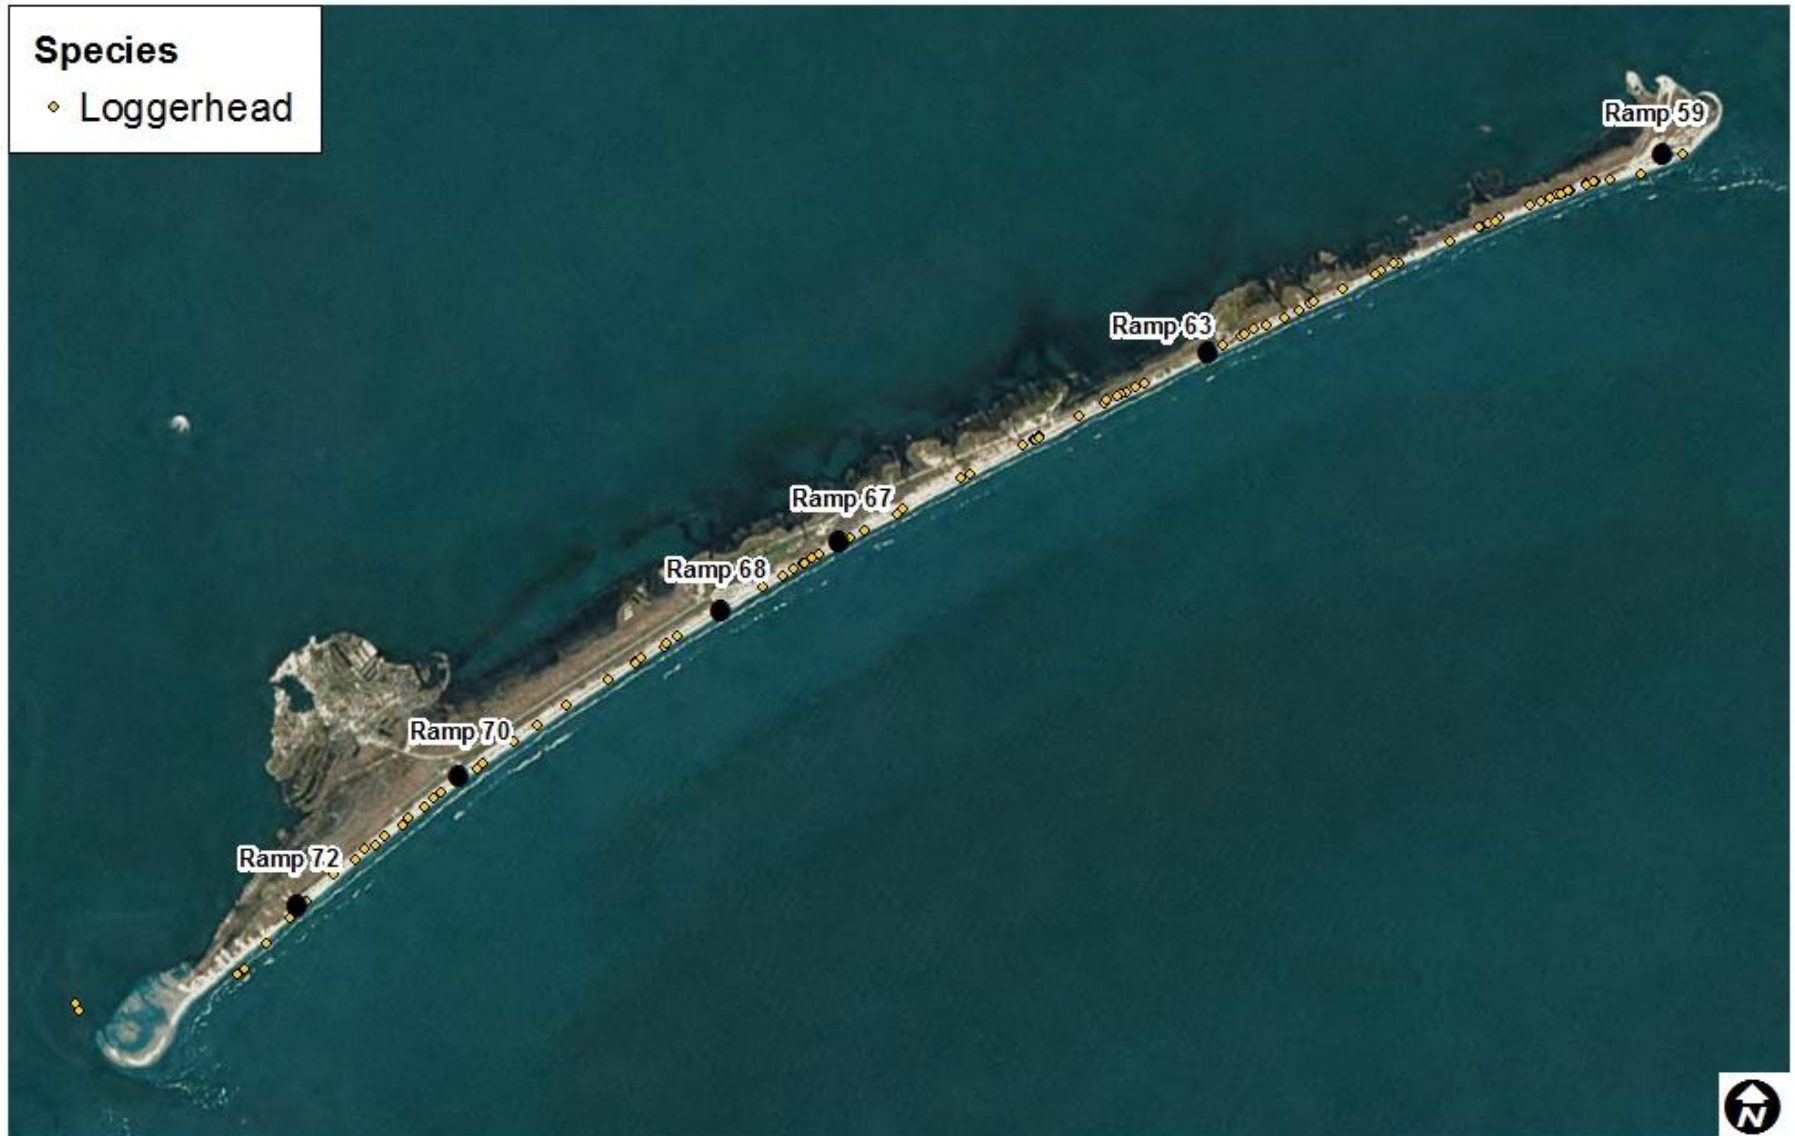

Map 1. South Point WIPL Nesting Activity, 2012-2016

Produced by: BMuiznieks, RM, 12/14/2016 01:15 PM

0 0.25 0.5 Miles

APPENDIX E: SEA TURTLE NESTING ACTIVITY MAPS

Cape Hatteras National Seashore
North Carolina

Map 3. South Hatteras Island Sea Turtle Nests 2016

Map 4. Ocracoke Island Sea Turtle Nests 2016

Species

- ◊ Loggerhead

Cape Hatteras National Seashore
North Carolina

National Park Service
U.S. Department of the Interior

Map 5. Bodie Island Sea Turtle False Crawls 2016

Produced by: BMuiznieks, RM, 11/30/2016 01:50 PM

Map 6. North Hatteras Island Sea Turtle False Crawls 2016

Map 7. South Hatteras Sea Turtle False Crawls 2016

Species

- ◇ Loggerhead
- ▲ Green
- ✱ Unknown

Map 8. Ocracoke Island Sea Turtle False Crawls 2016

Species

- ◆ Loggerhead

Map 9. Bodie Island Sea Turtle Strandings 2016

Map 10. North Hatteras Island Sea Turtle Strandings 2016