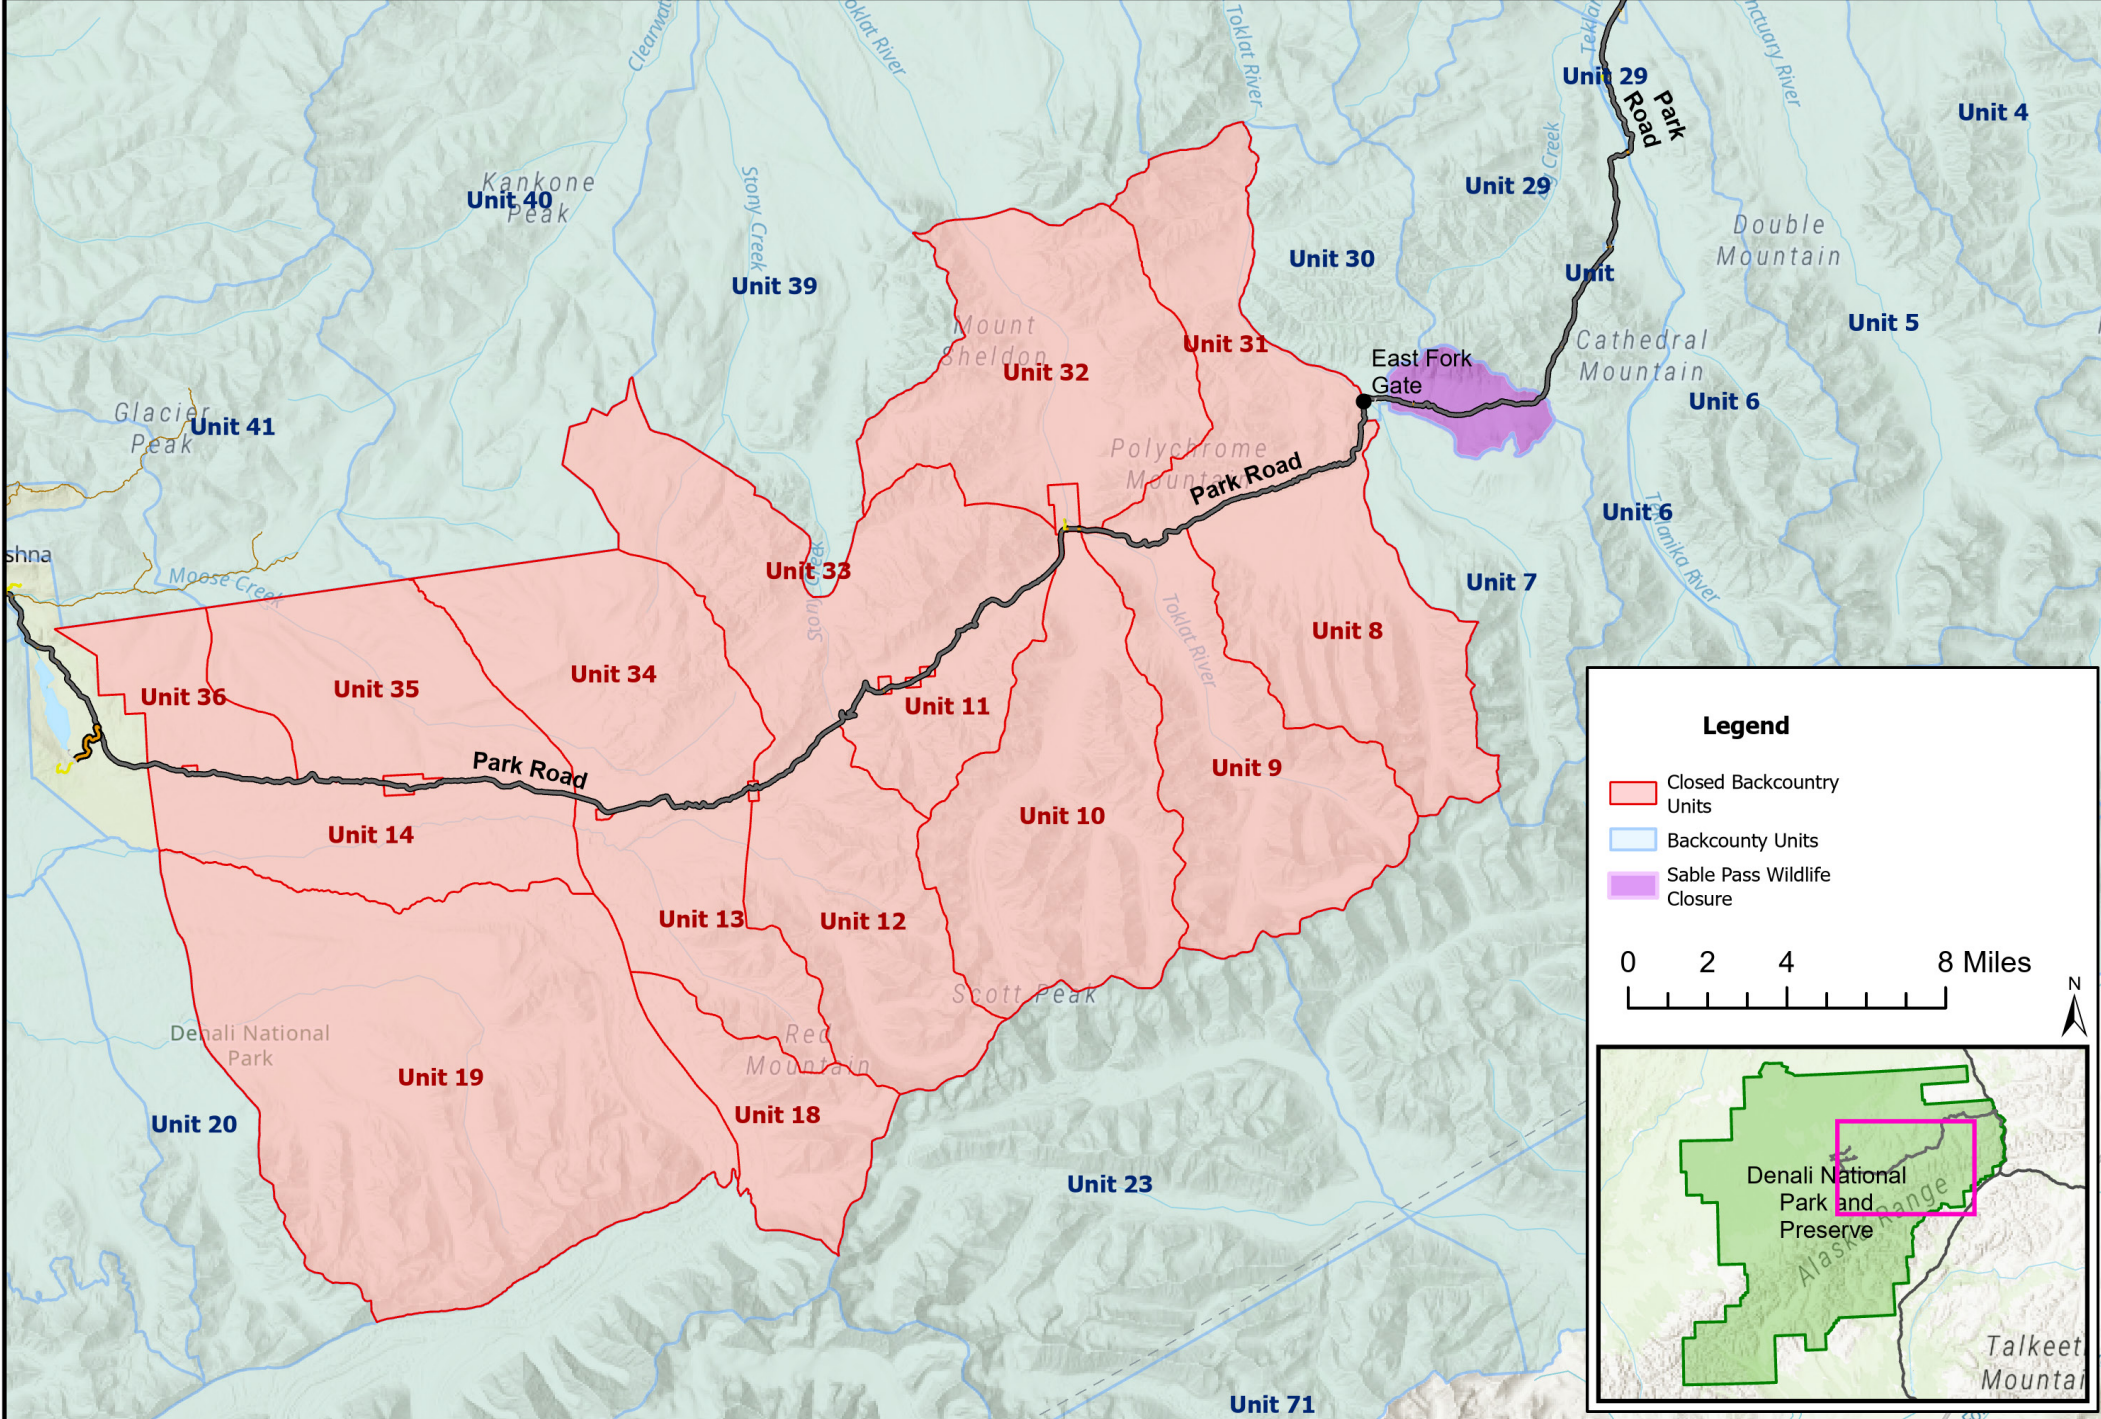

Bear Capture Closure: June 3–10, 2023

Denali National Park and Preserve

Alaska Region
National Park Service

U.S. Department of the Interior

Legend

- Closed Backcountry Units
- Backcounty Units
- Sable Pass Wildlife Closure

0 2 4 8 Miles

Denali National Park and Preserve