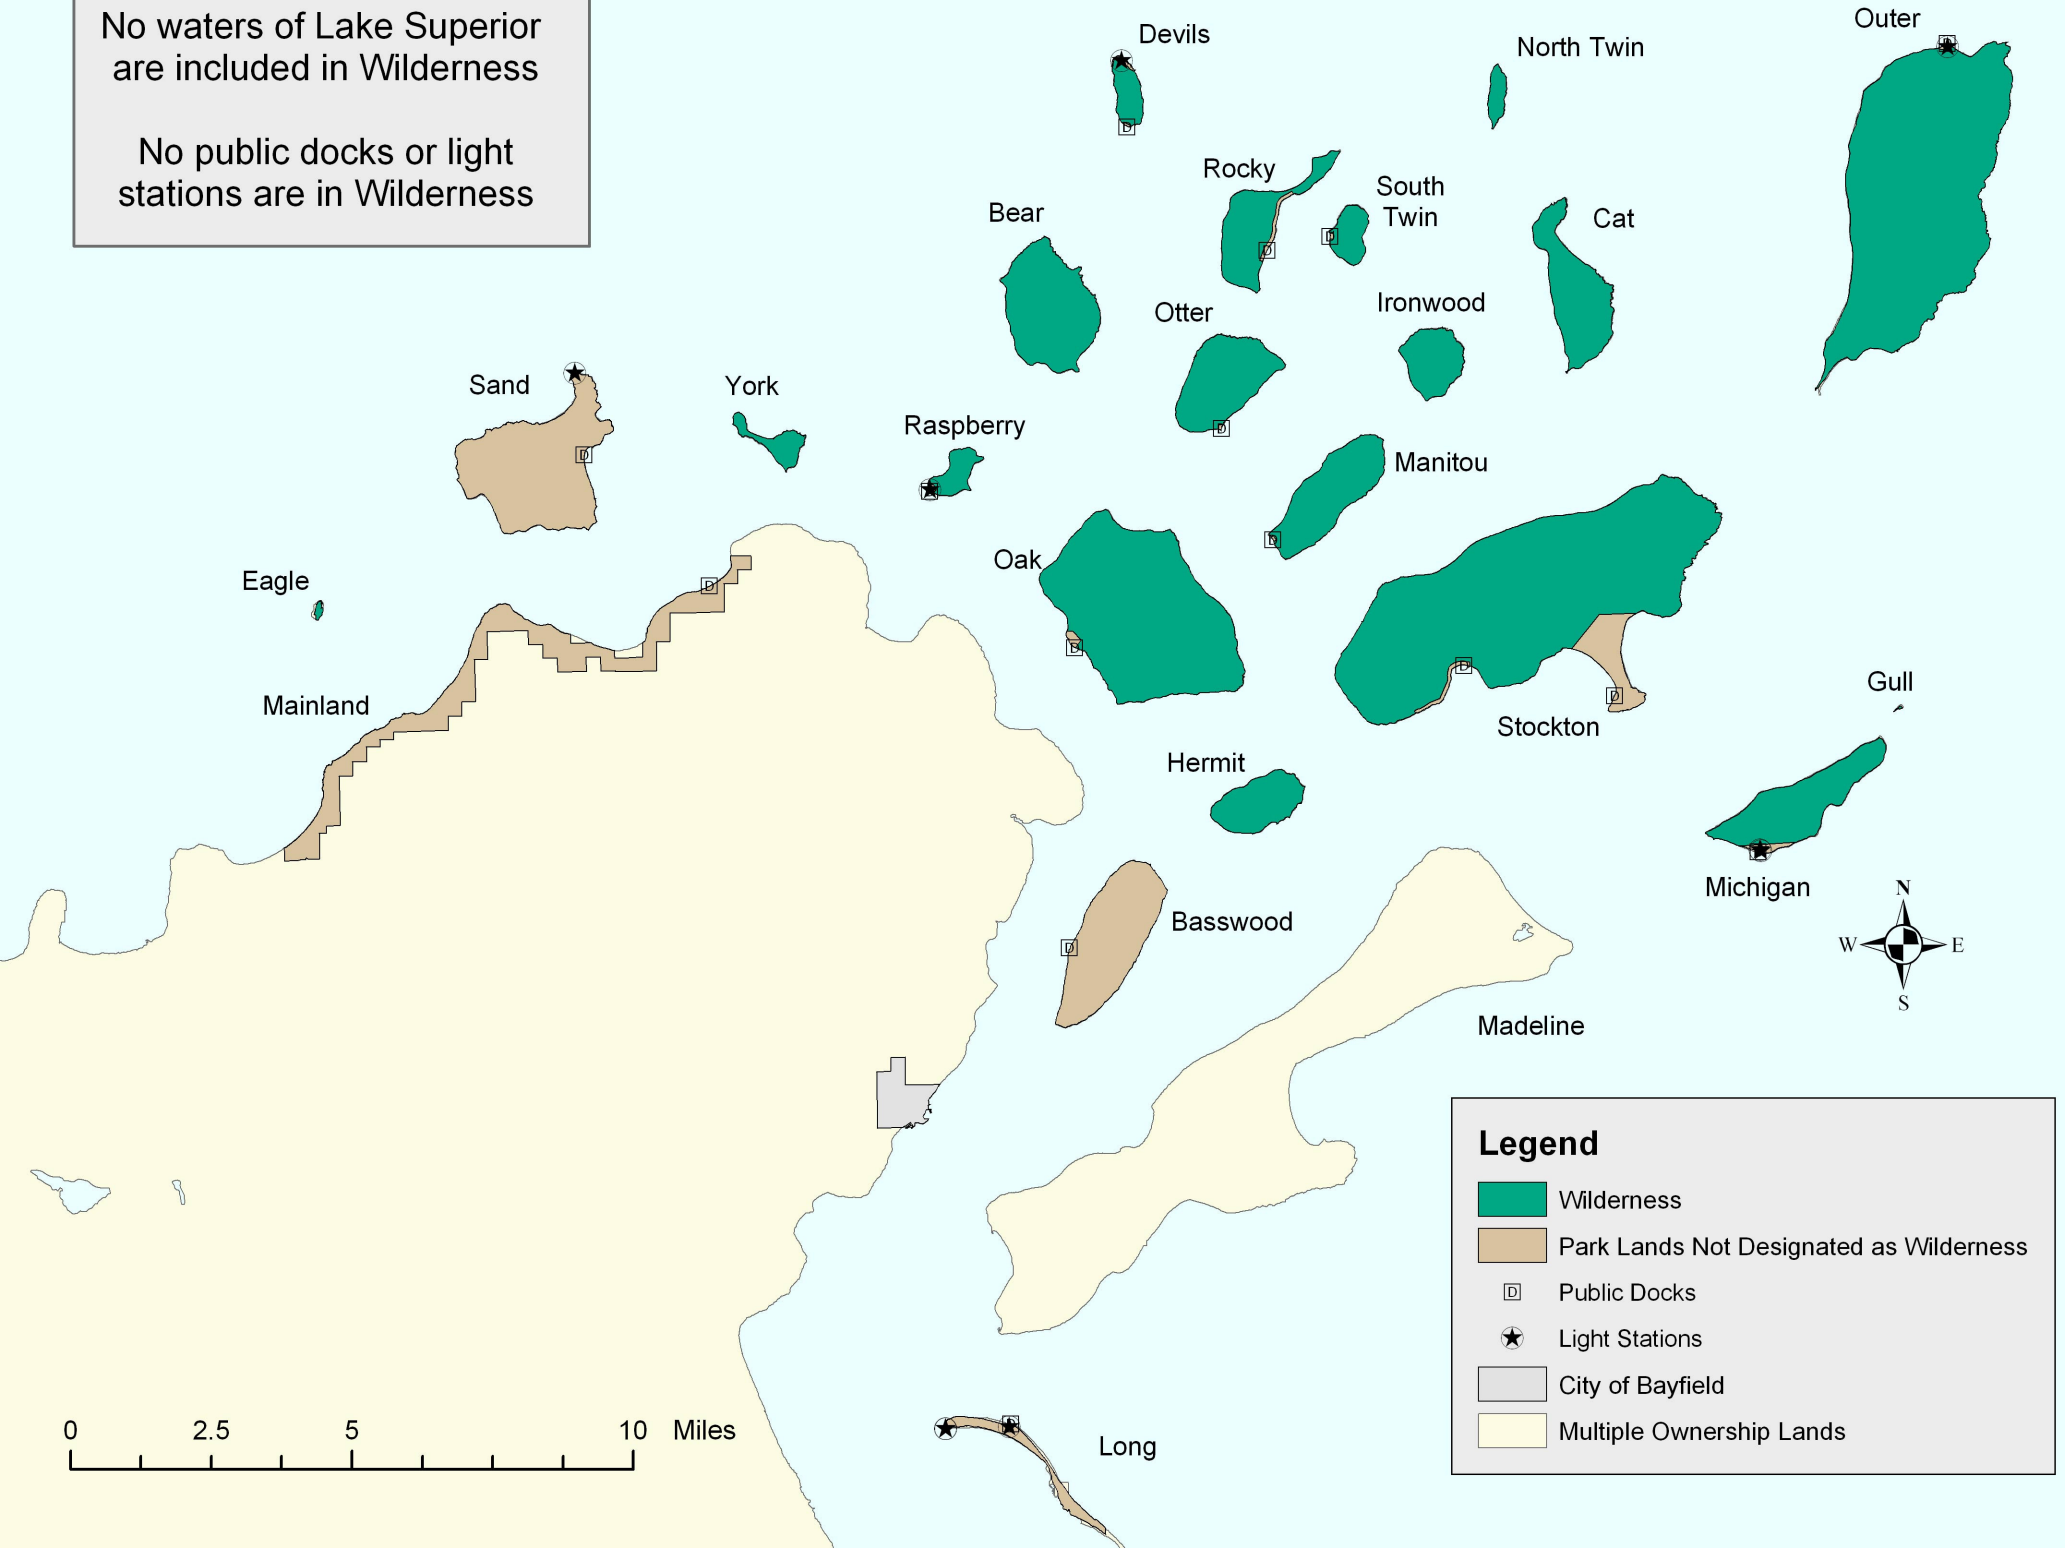

No waters of Lake Superior
are included in Wilderness

No public docks or light
stations are in Wilderness

Legend

- Wilderness
- Park Lands Not Designated as Wilderness
- Public Docks
- Light Stations
- City of Bayfield
- Multiple Ownership Lands