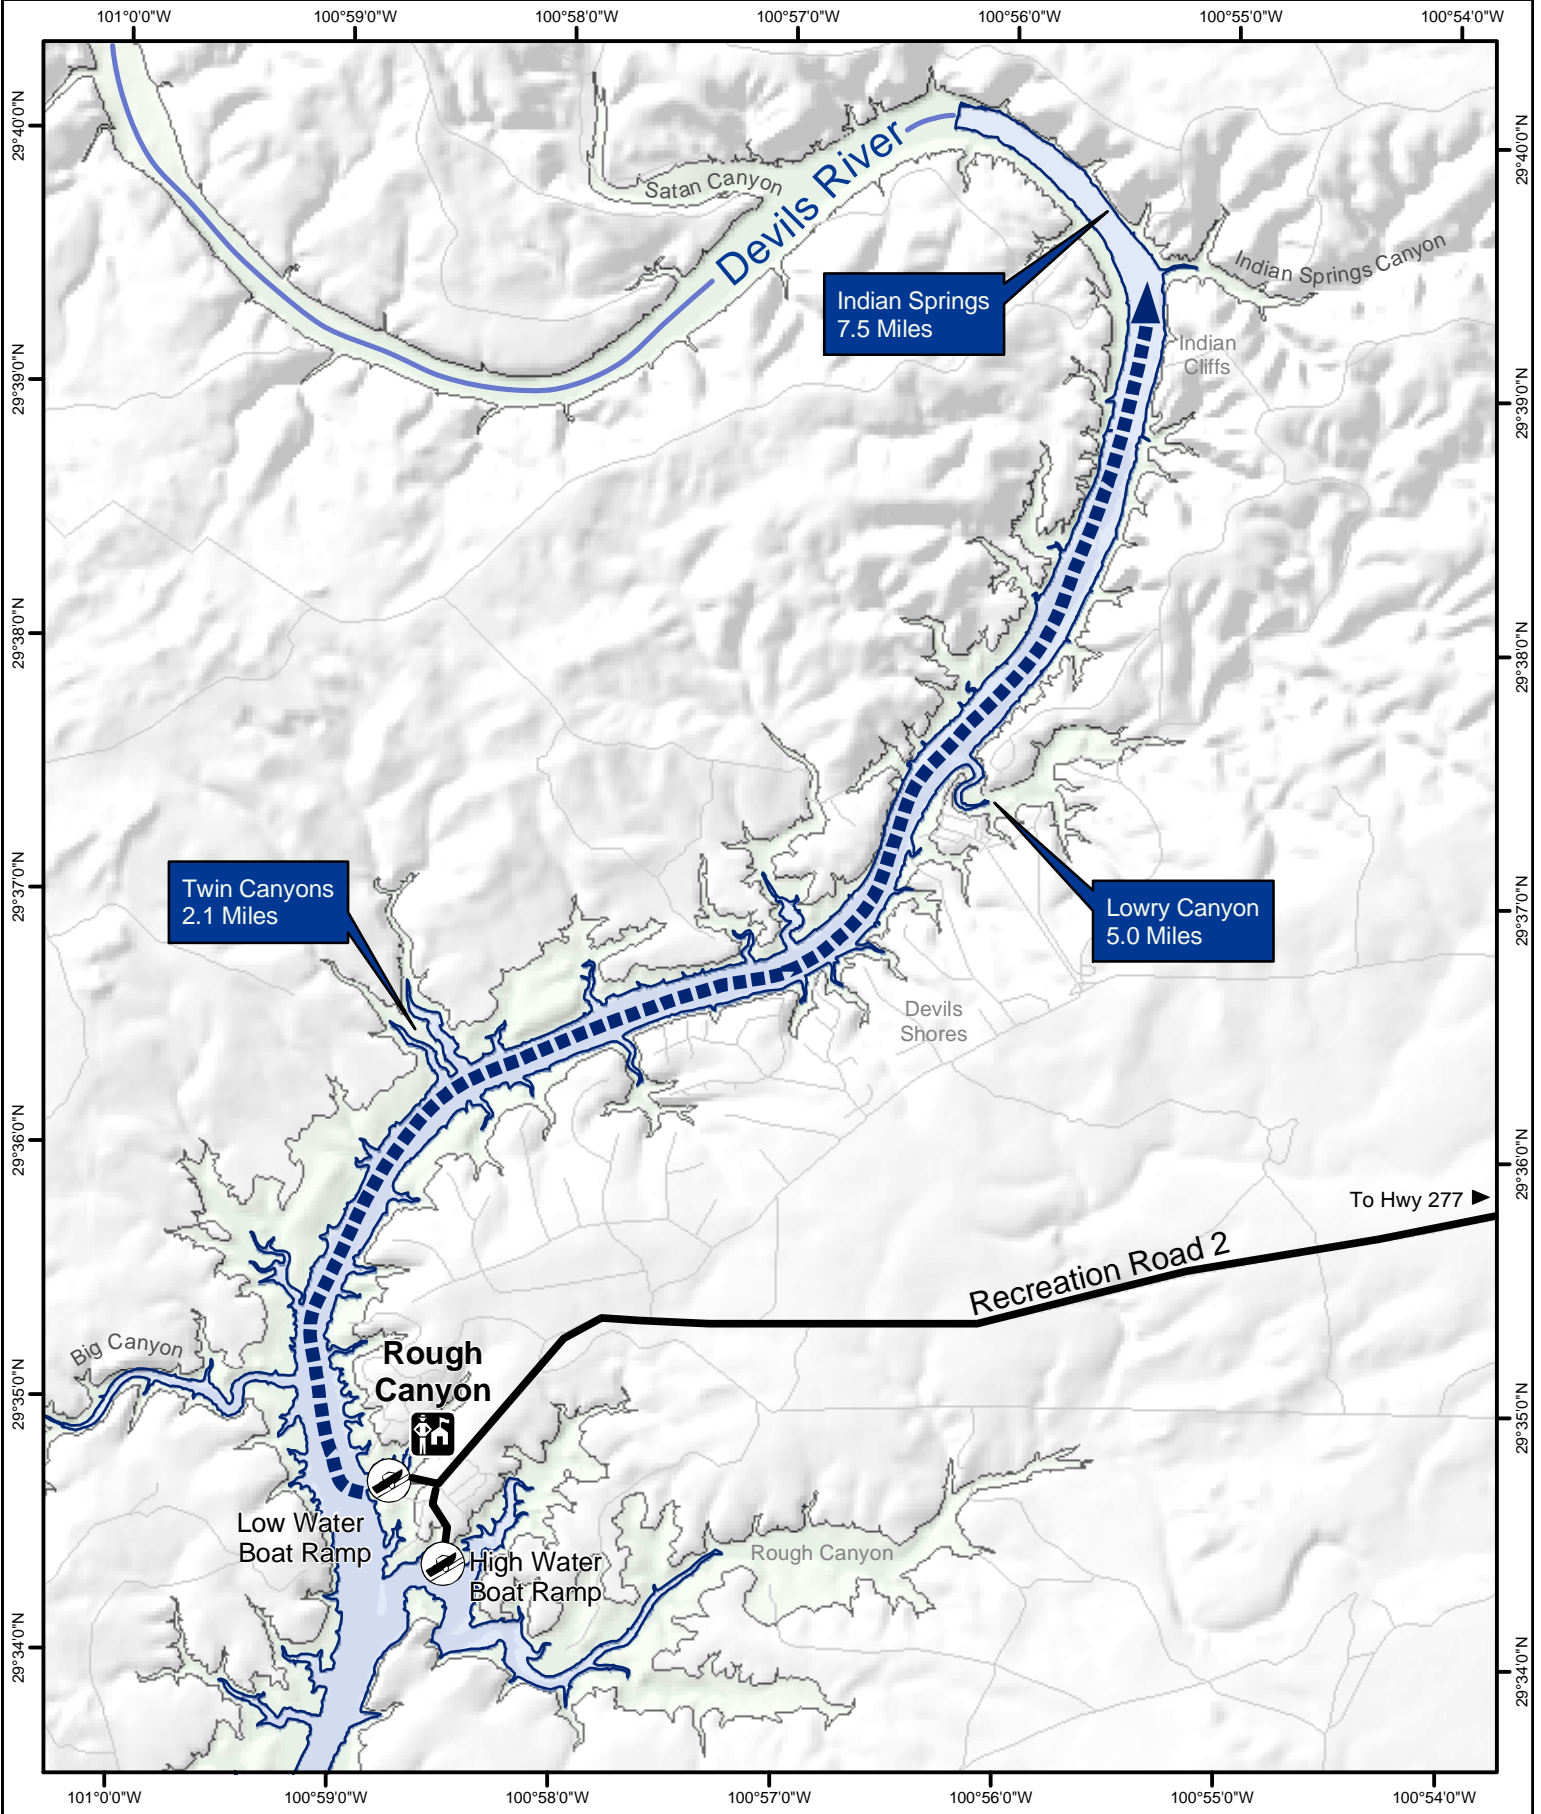

Paddle Trail 4

Amistad National Recreation Area

 Lake Surface Elevation Shown: 1080'