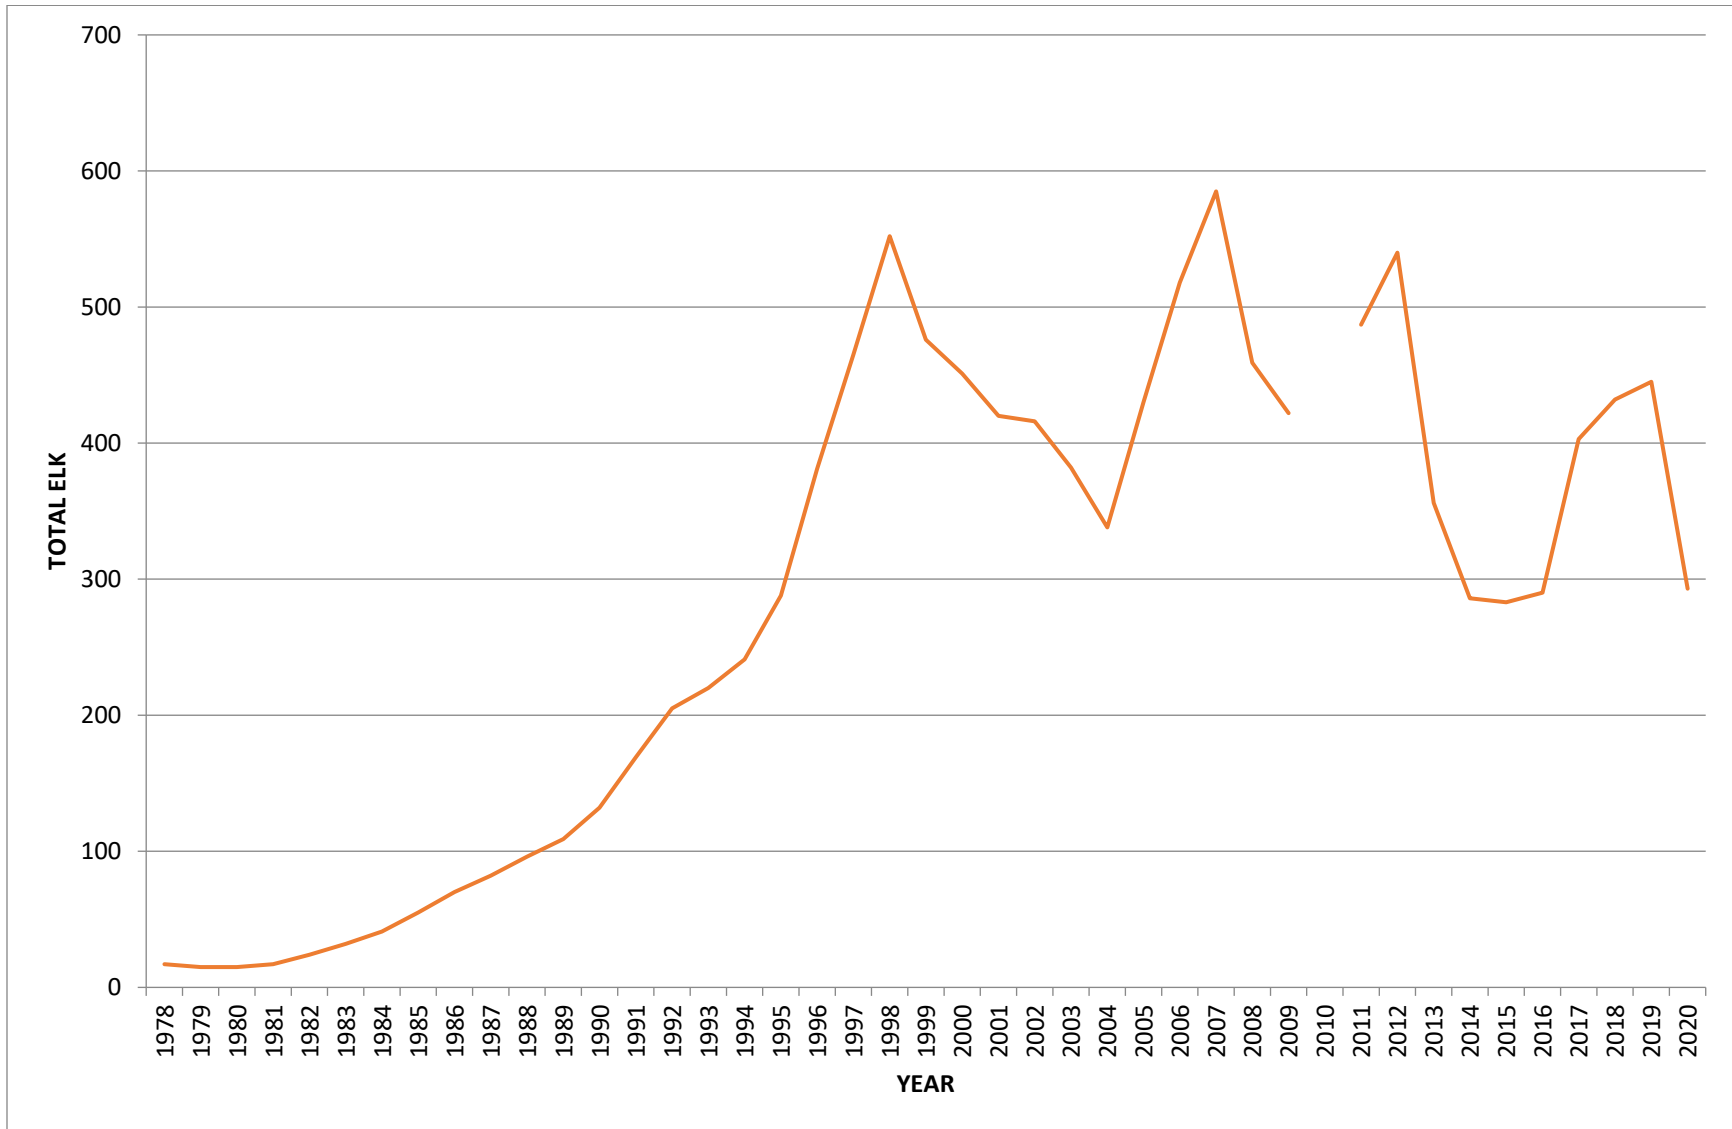

## Tomales Point Tule Elk Population from 1978 to 2020

Total elk at Tomales Point since establishment of the herd in 1978. No census occurred in 2010.