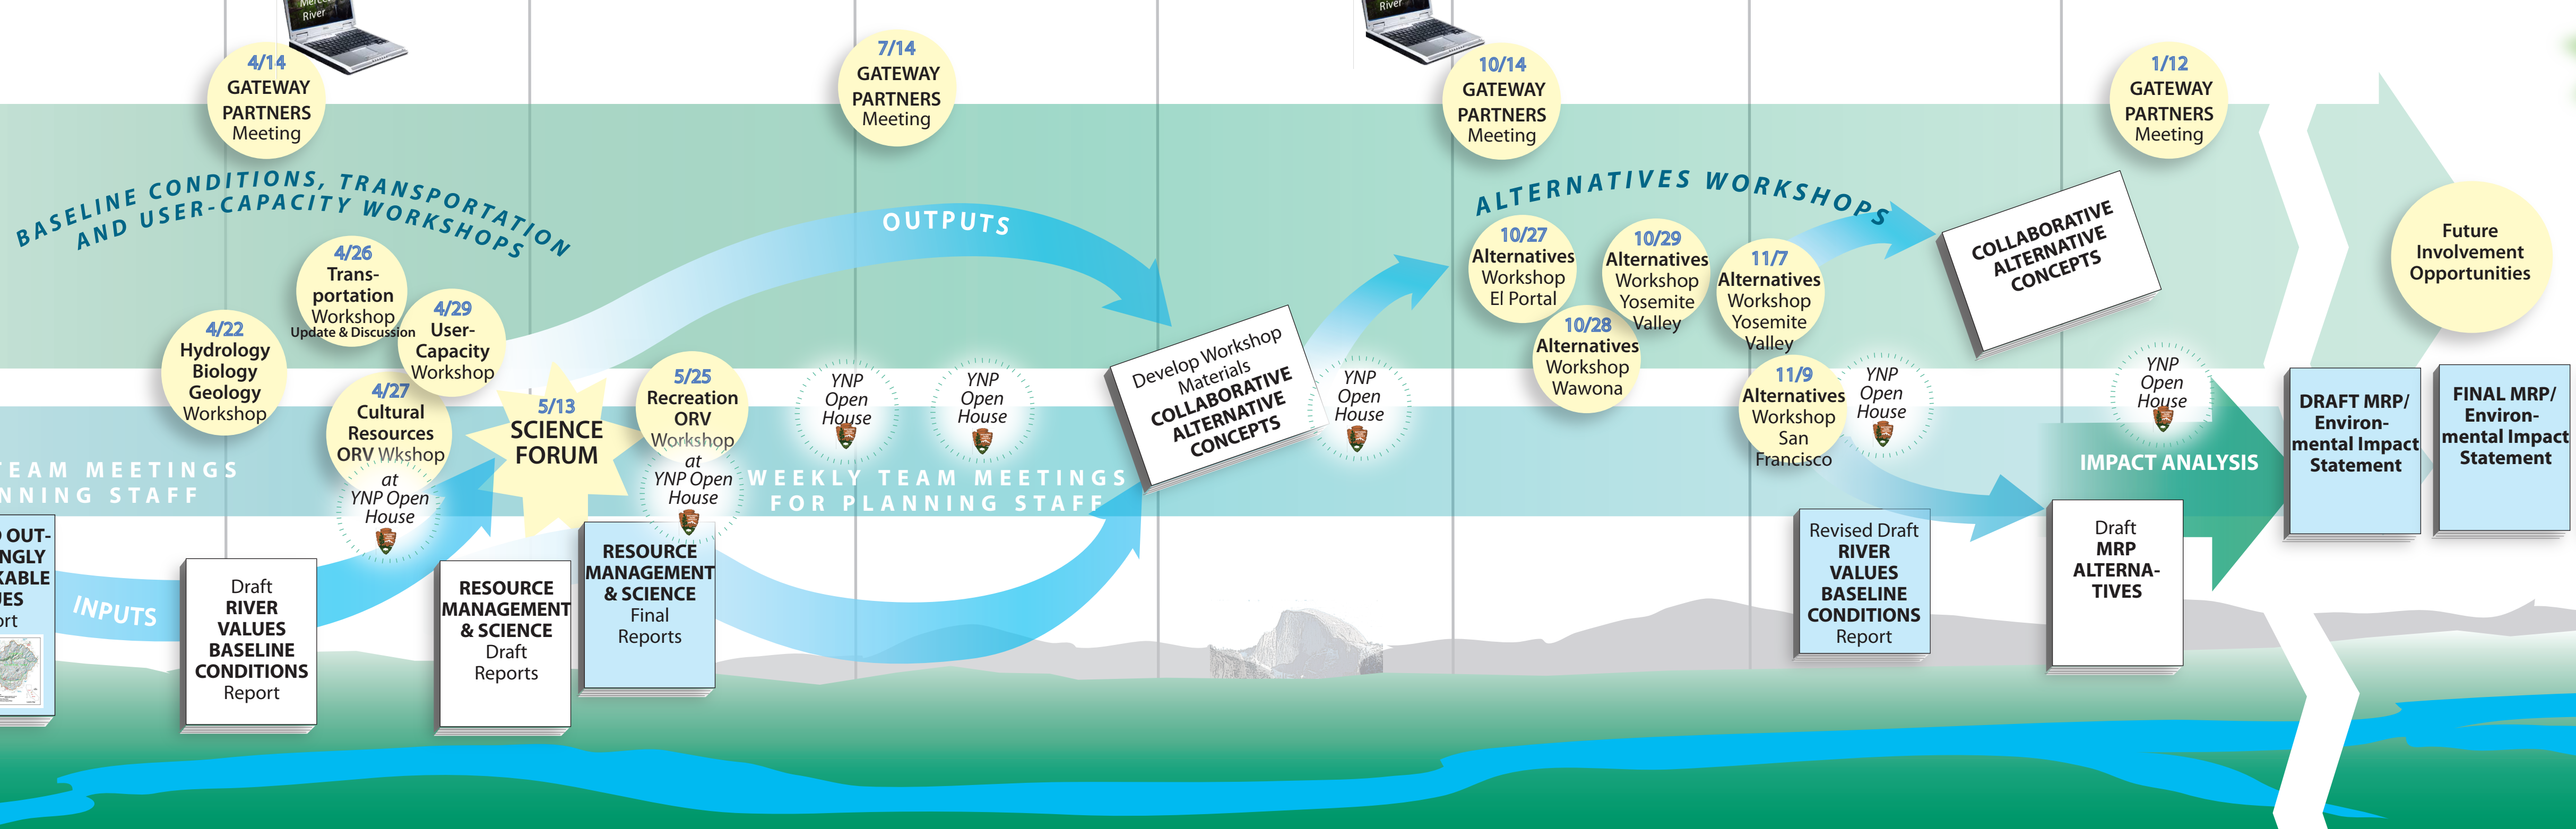

MRP Planning website:
<http://www.nps.gov/yose/parkmgmt/mrp.htm>
 ORV = Outstanding Remarkable Values
 RMS = Resources Management and Science
 YNP = Yosemite National Park

PUBLIC INVOLVEMENT
Workshops & Communication Meetings
 All meetings are open to the public

DELIVERABLES
 White = drafts
 Blue = final reports

JAN FEB MAR APRIL MAY JUNE JULY AUG SEPT OCT NOV DEC JAN 2012

I. Scoping II. Identify Foundation Elements III. Develop Alternatives IV. Draft EIS V. Final EIS

ON-LINE NEWSLETTER — OPEN CONVERSATIONS — WEB INFORMATION — WEBINARS & VIDEO CLIPS

July 2013
 Amended Court
 Date