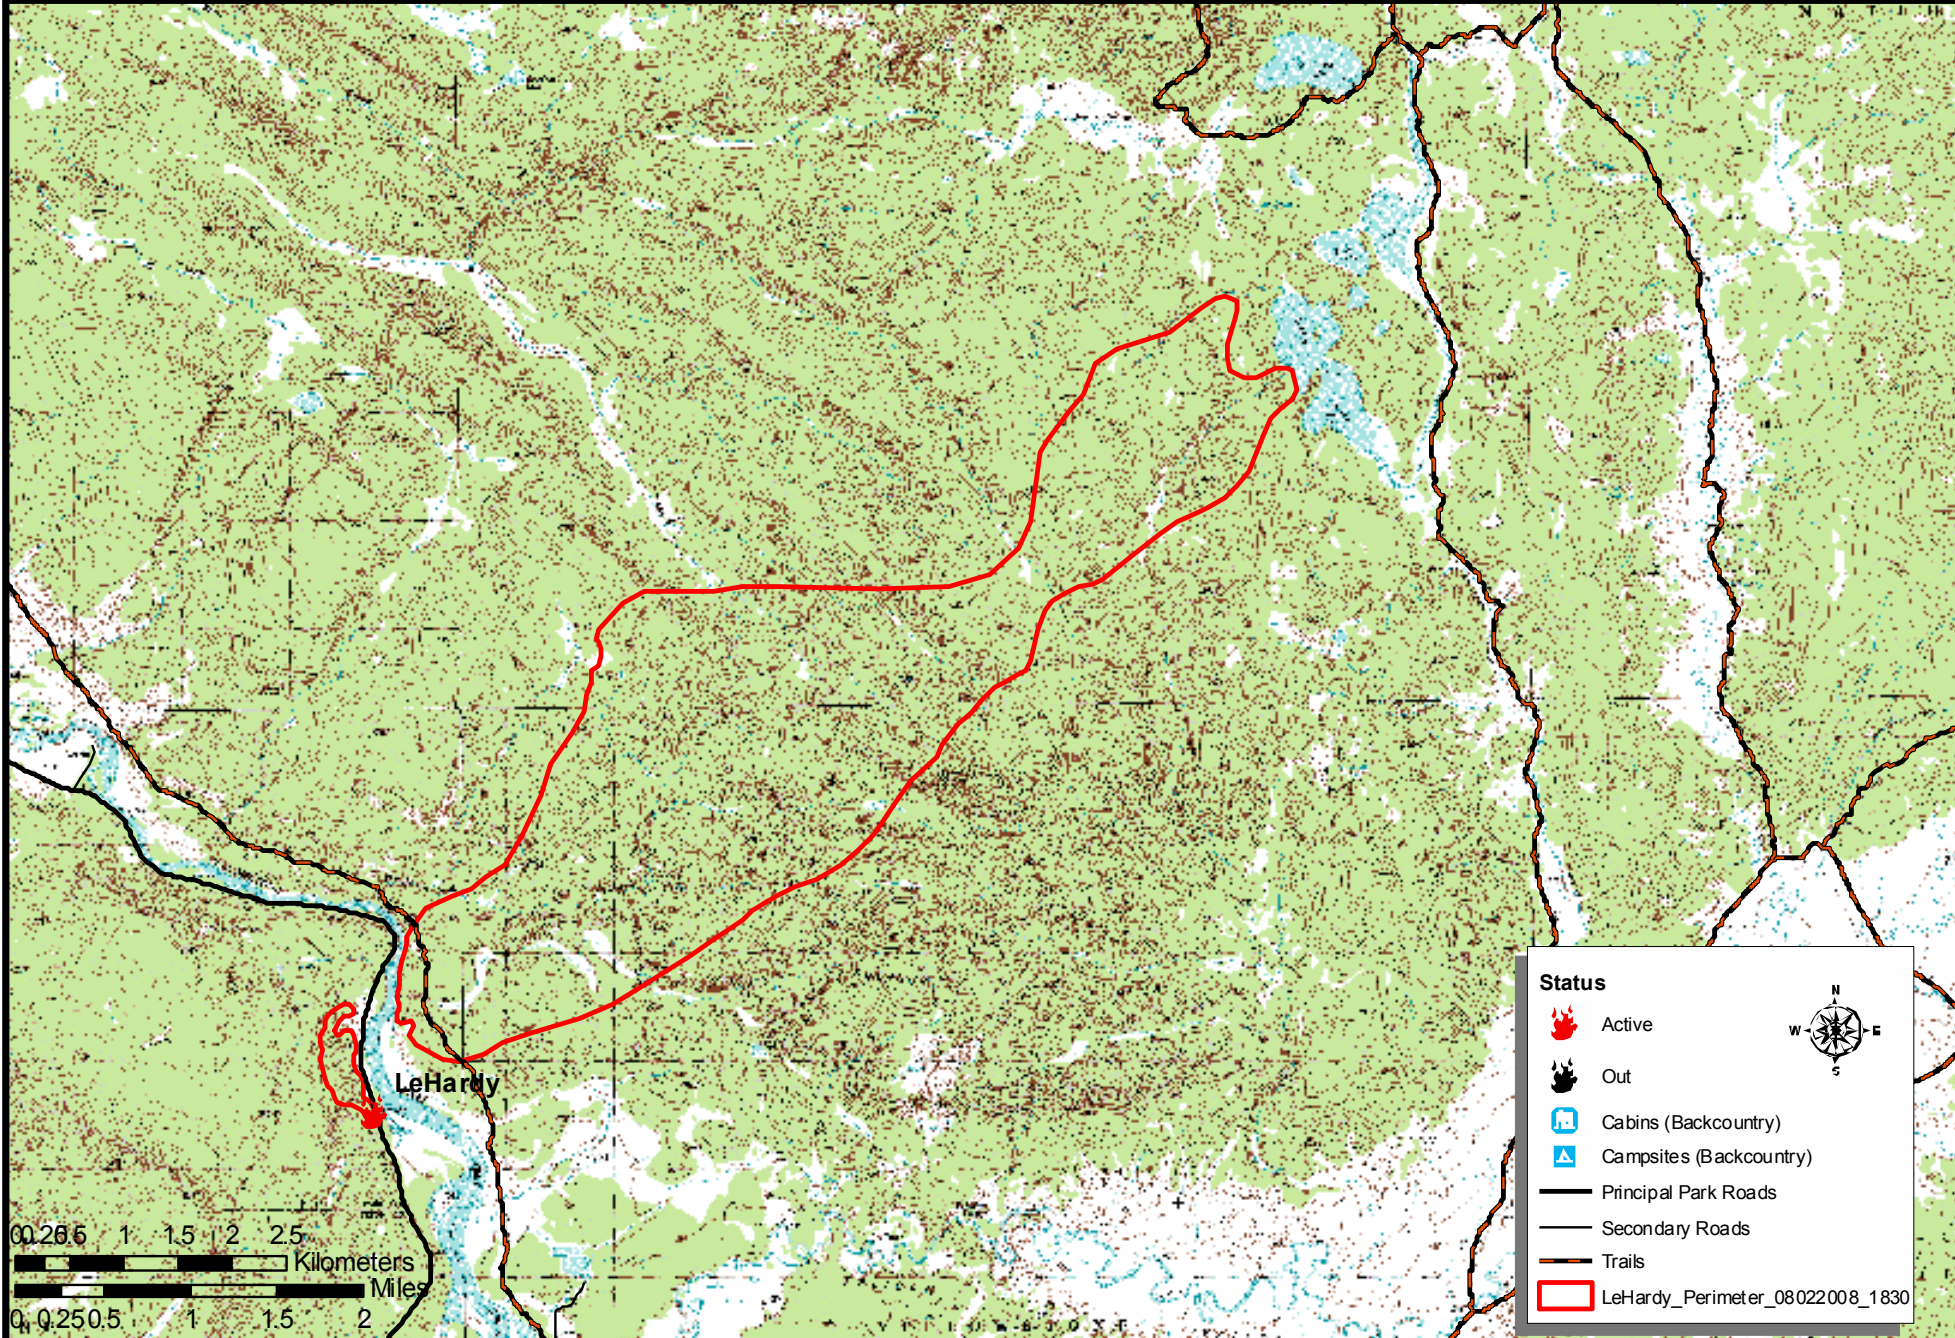

LeHardy Fire - Topography

Status	
	Active
	Out
	Cabins (Backcountry)
	Campsites (Backcountry)
	Principal Park Roads
	Secondary Roads
	Trails
	LeHardy_Perimeter_08022008_1830