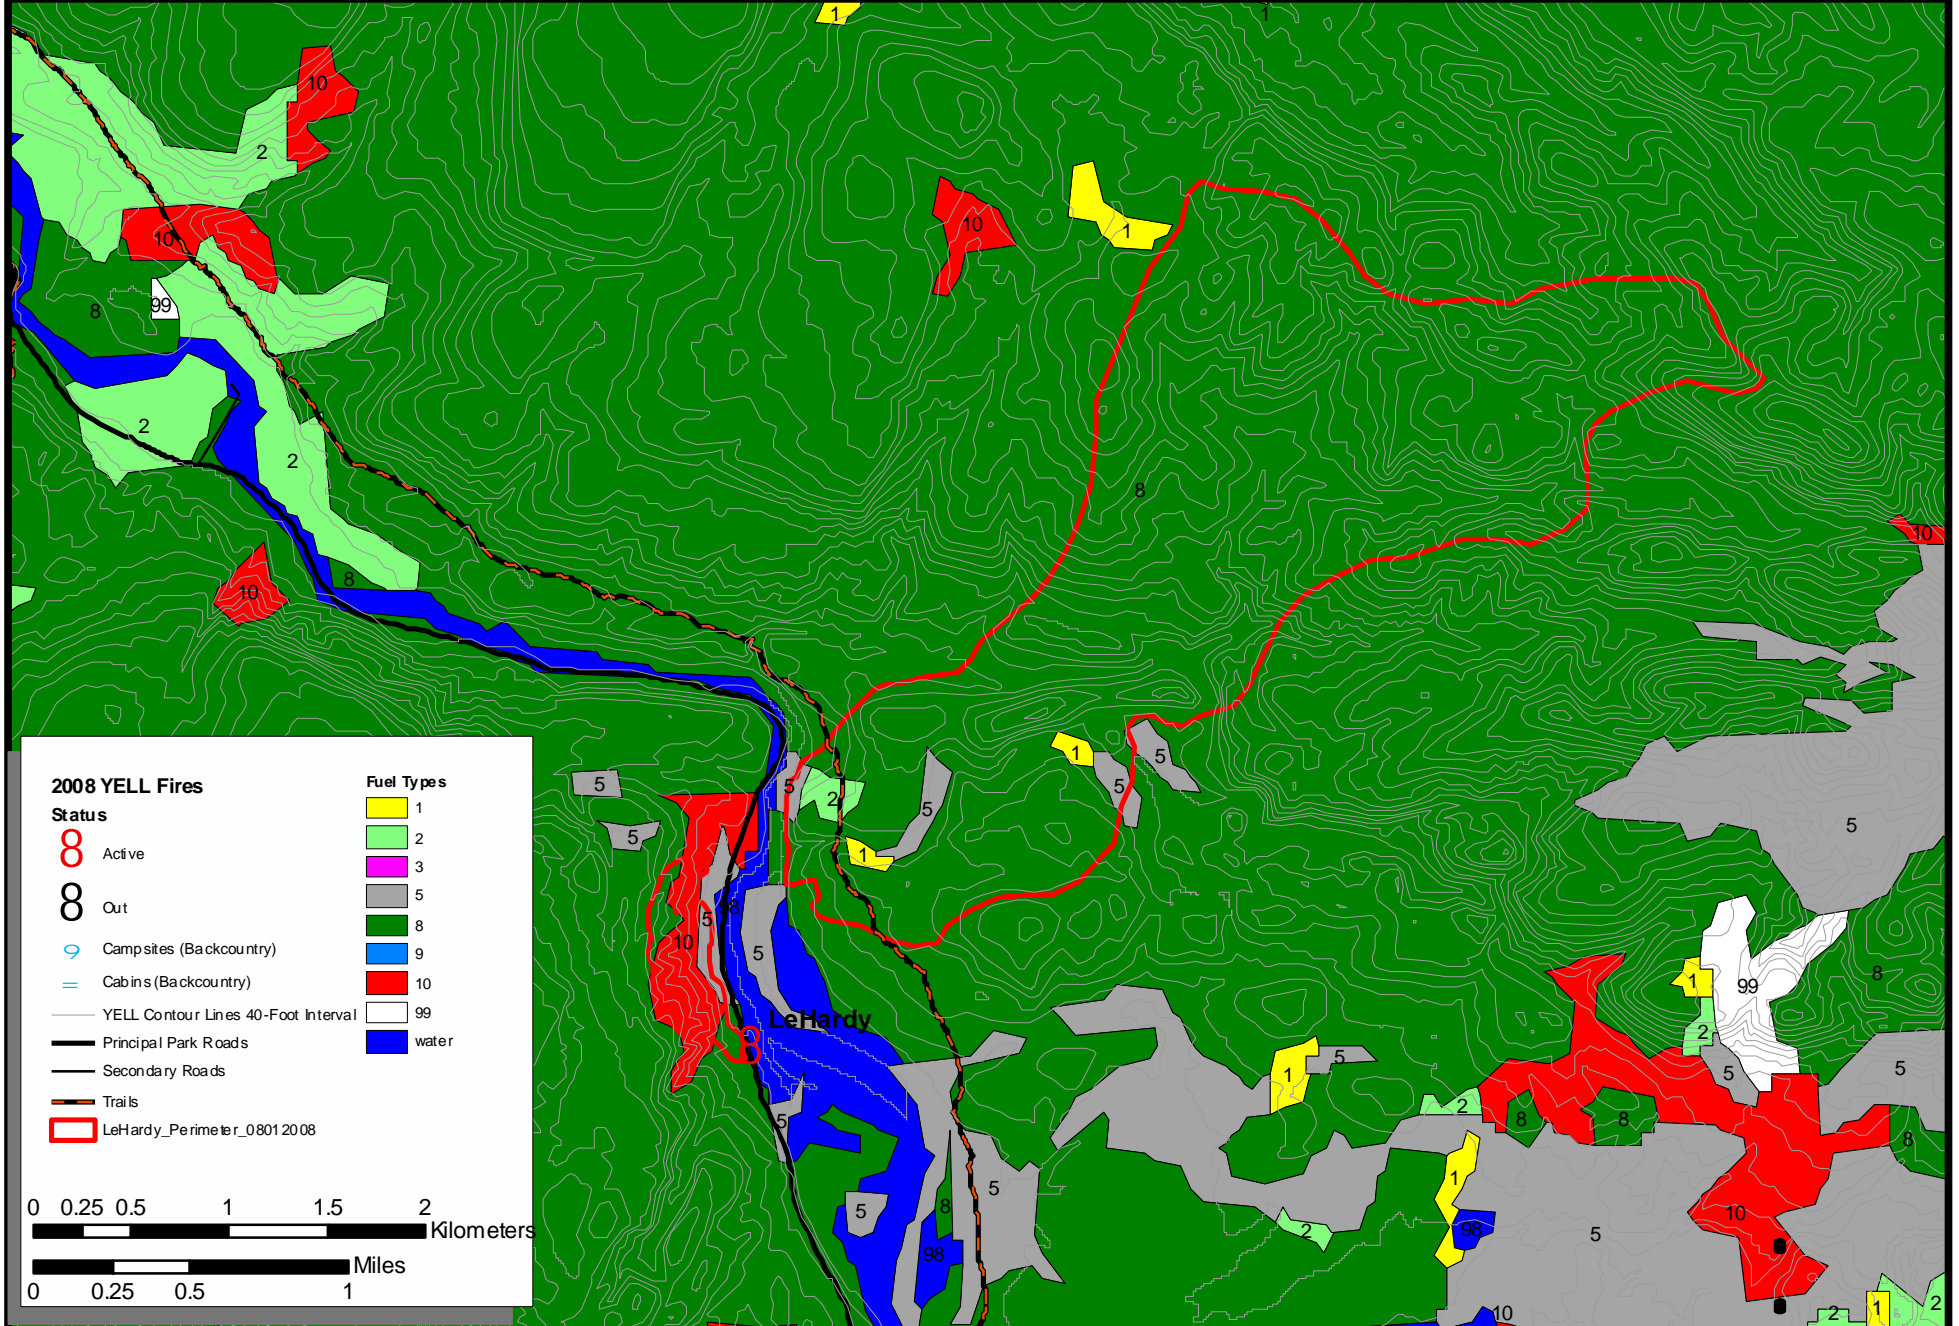

LeHardy Fire - Fuel Types

2008 YELL Fires

Status

- 8 Active
- 8 Out

Legend:

- Campsites (Backcountry)
- Cabins (Backcountry)
- YELL Contour Lines 40-Foot Interval
- Principal Park Roads
- Secondary Roads
- Trails
- LeHardy_Perimeter_08012008

Fuel Types

- 1
- 2
- 3
- 5
- 8
- 9
- 10
- 99
- water

0 0.25 0.5 1 1.5 2 Kilometers

0 0.25 0.5 1 Miles