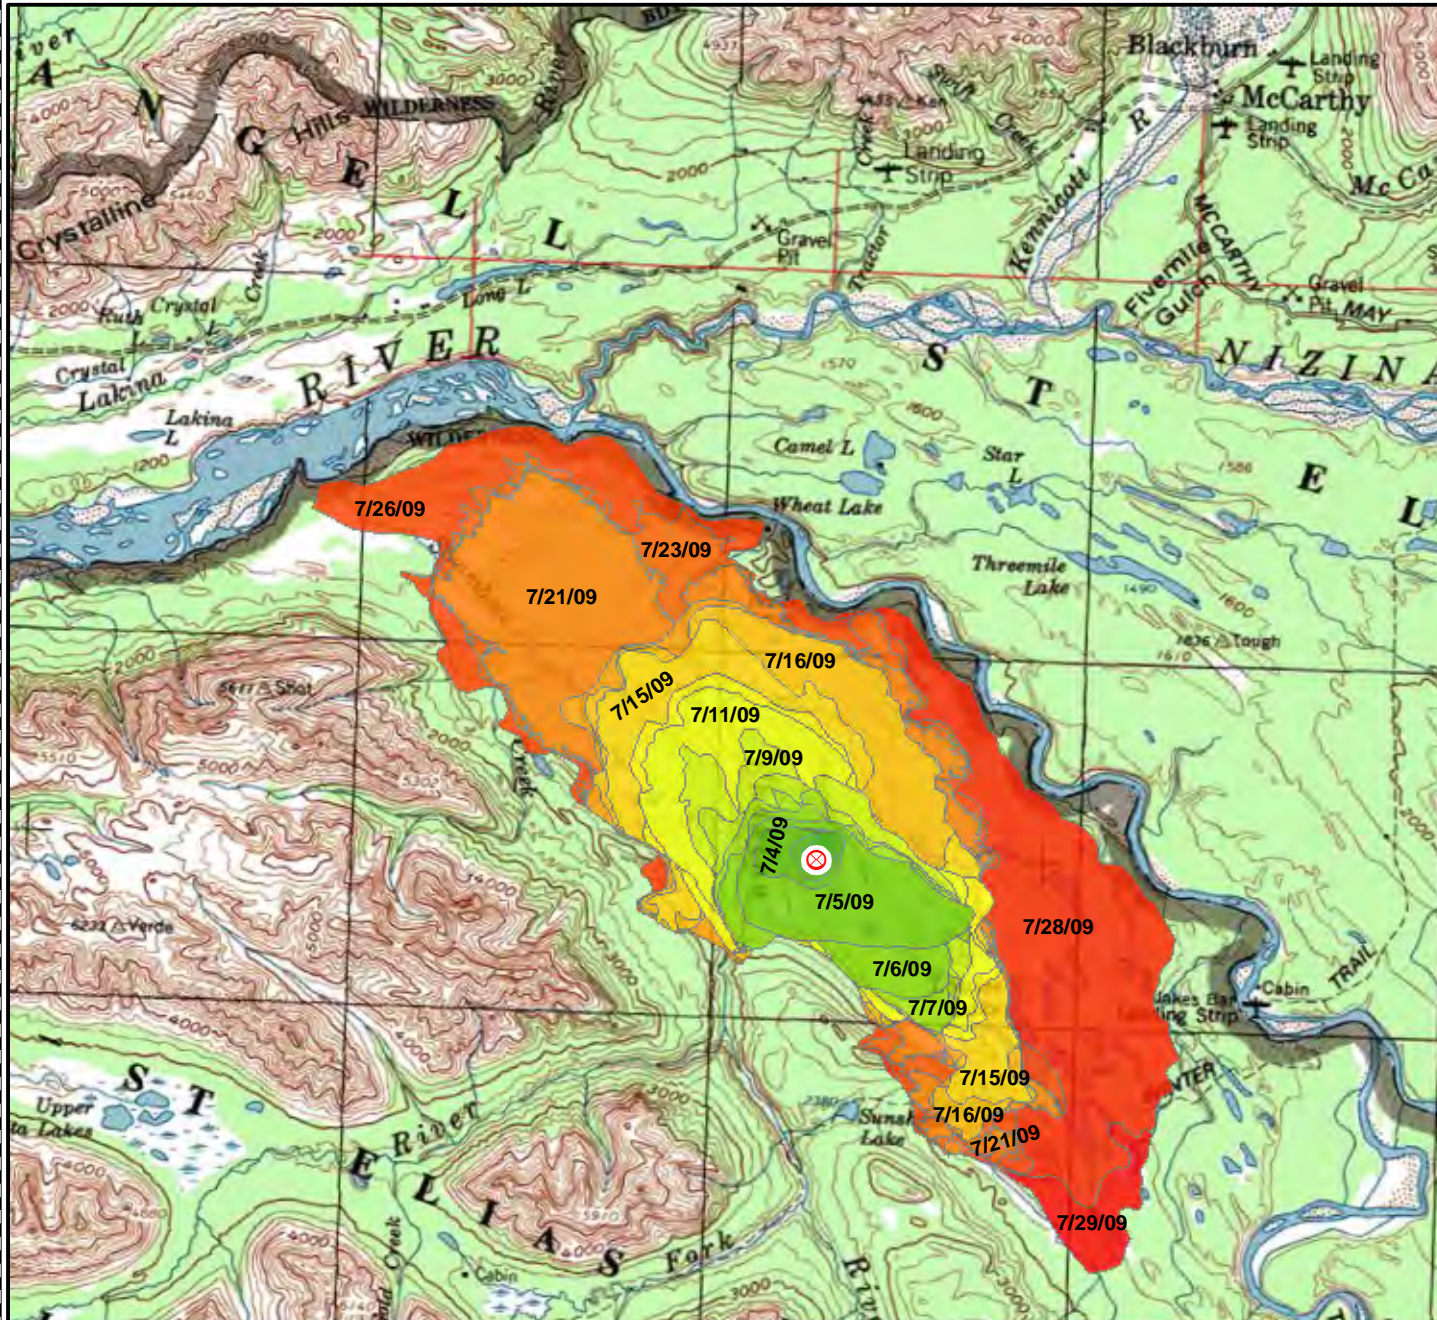

Wrangell - St. Elias National Park and Preserve
Chakina Fire Progression

July 29, 2009
EO98 / #362

Alaska Region
 National Park Service
 U. S. Department of the Interior

Legend

⊗ Fire Origin (7/2/2009)

Chakina Fire Progression

Perimeter Date

- 7/2/2009 - 176 acres
- 7/3/2009 - 285 acres
- 7/4/2009 - 737 acres
- 7/5/2009 - 3,624 acres
- 7/6/2009 - 4,908 acres
- 7/7/2009 - 5,568 acres
- 7/8/2009 - 6,159 acres
- 7/9/2009 - 7,826 acres
- 7/11/2009 - 10,713 acres
- 7/12/2009 - 11,944 acres
- 7/15/2009 - 15,683 acres
- 7/16/2009 - 19,683 acres
- 7/17/2009 - 20,559 acres
- 7/21/2009 - 32,000 acres
- 7/23/2009 - 31,327 acres
- 7/26/2009 - 35,000 acres
- 7/28/2009 - 47,365 acres
- 7/29/2009 - 48,723 acres