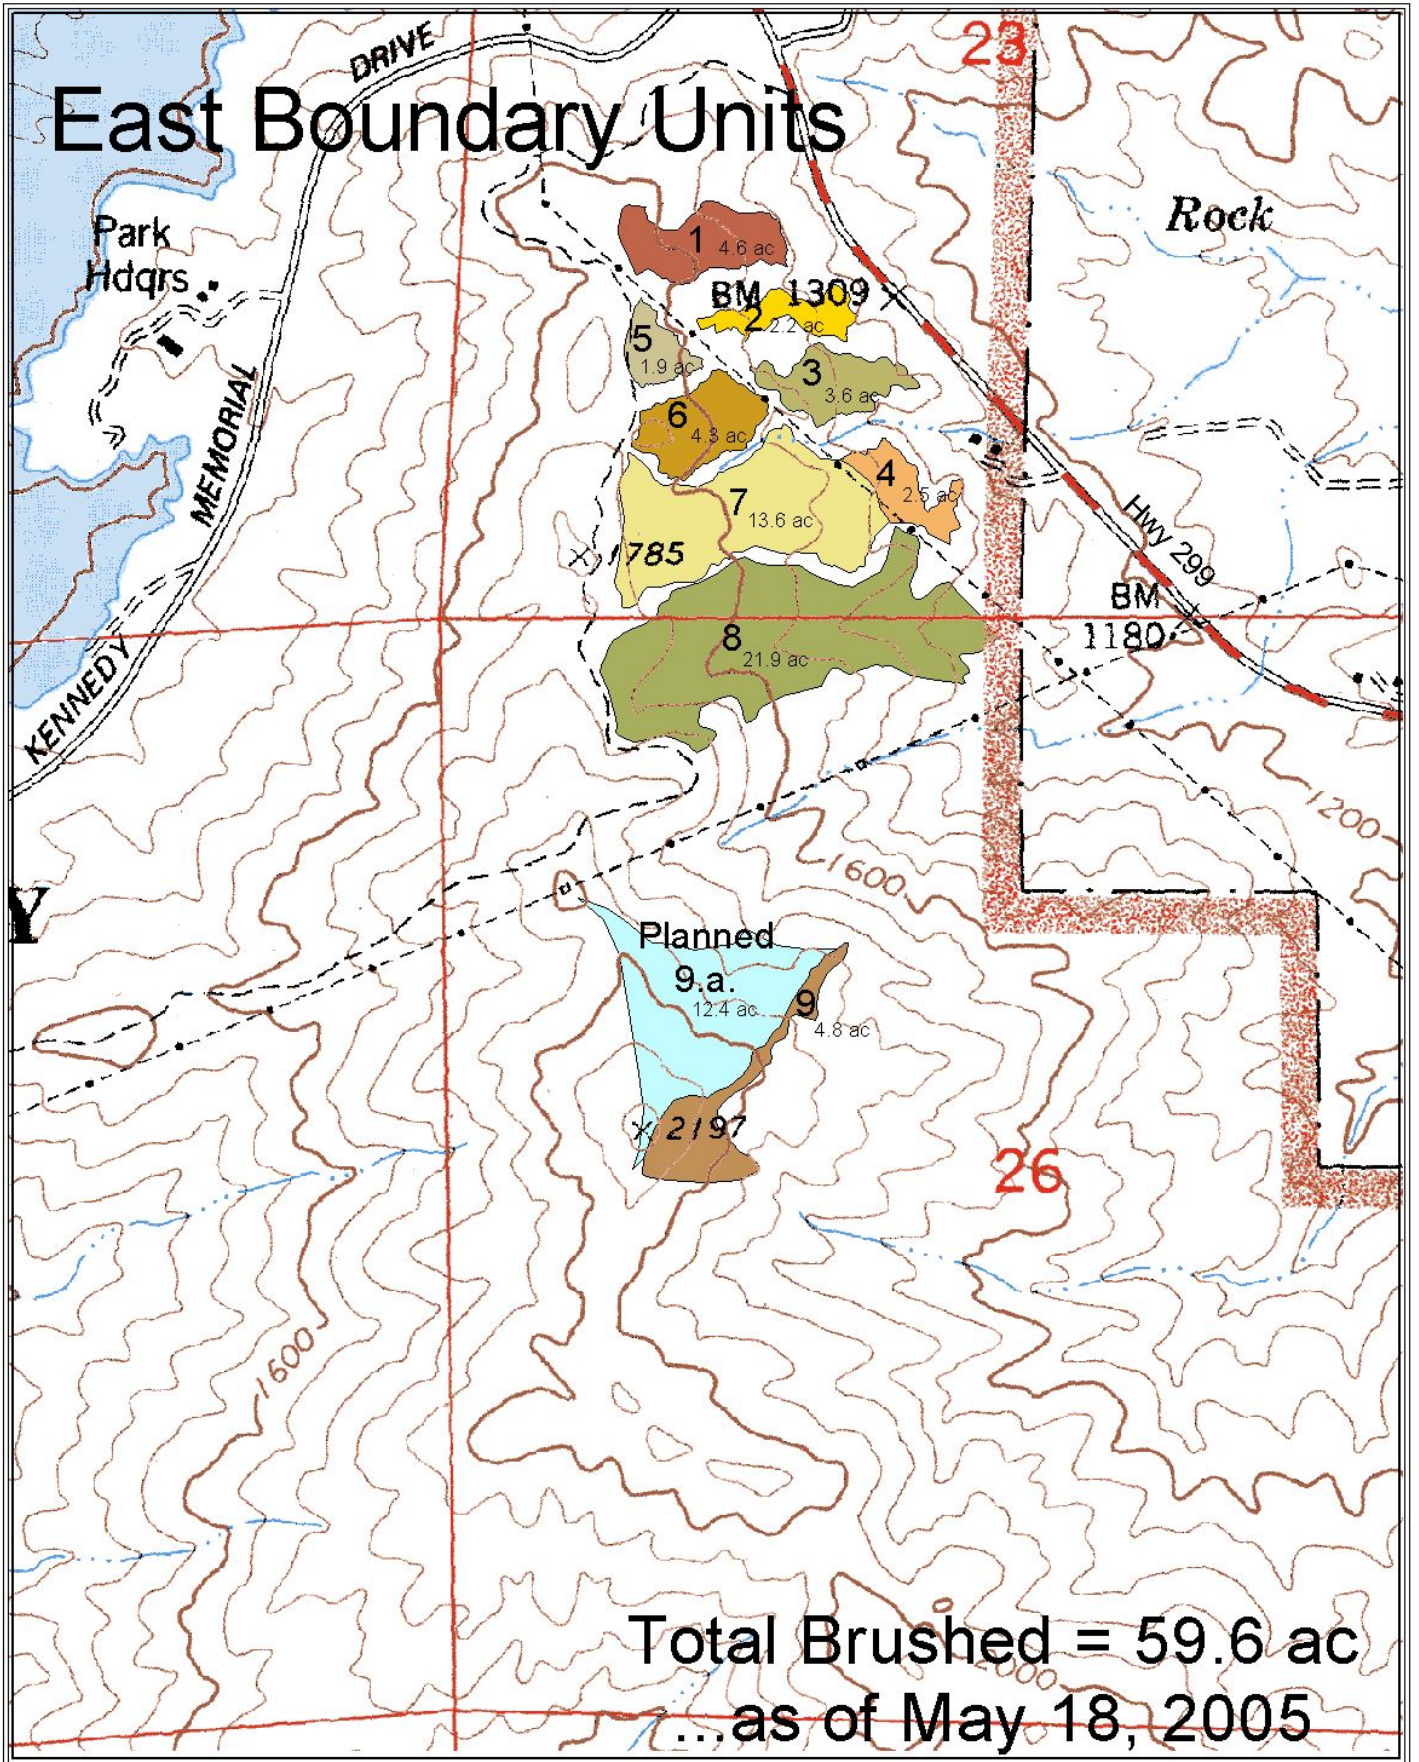

# East Boundary Units

Total Brushed = 59.6 ac  
... as of May 18, 2005