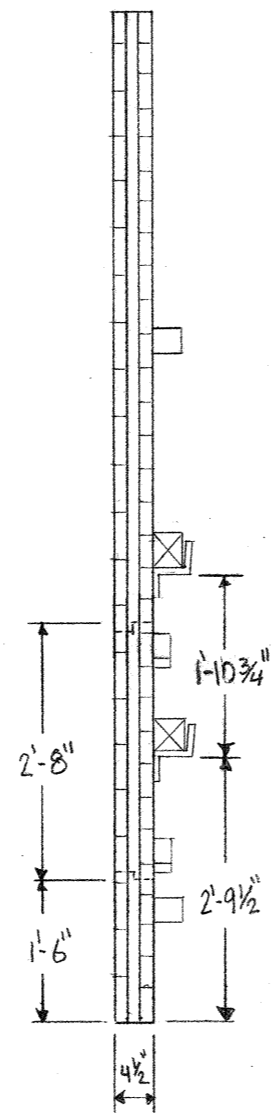

SALLYPORT DOORS INTERIOR ELEVATION

SECTION

INTERIOR ELEVATION OF SALLYPORT ENTRANCE

PLAN-SECTION

PLAN-SECTION

NATIONAL PARK SERVICE
HISTORIC PRESERVATION TRAINING CENTER

FORT MASSACHUSETTS
GULF ISLANDS NATIONAL SEASHORE

DR BY: GORDON
CK BY: MGGUIGAN

SCALE: 1/2" = 1'-0"
DATE: 04-21-09

DRAWING
NO: 2