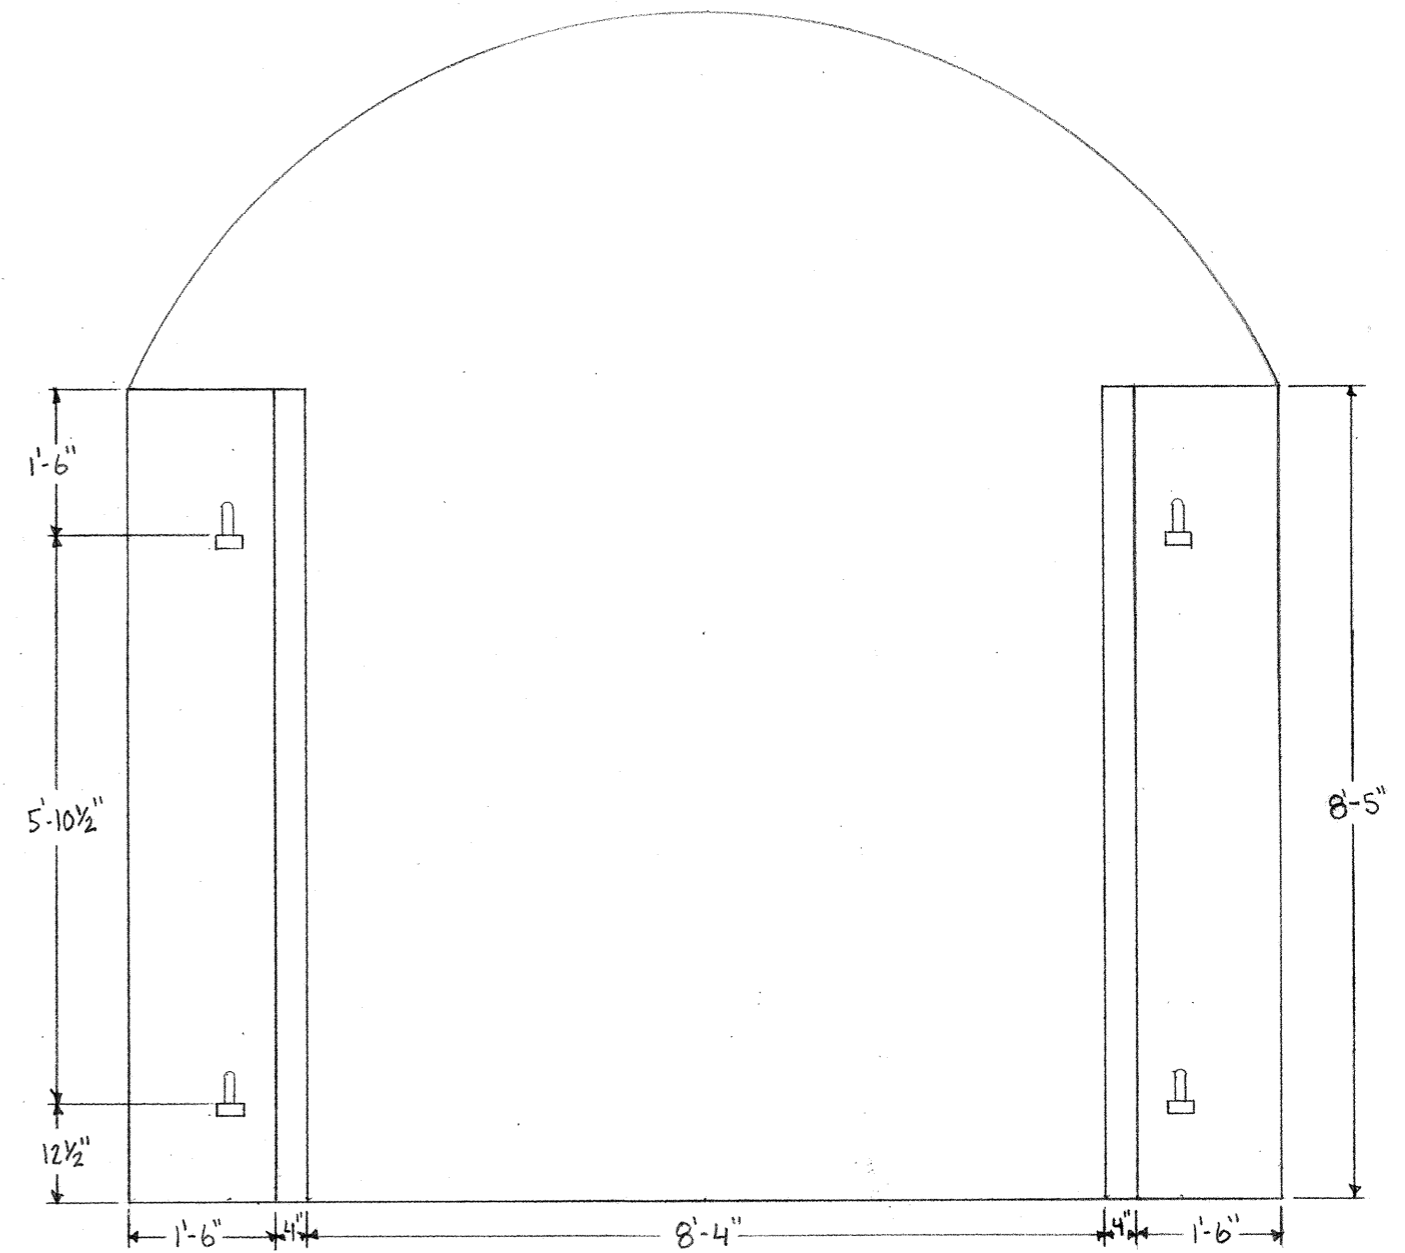

SALLYPORT DOORS INTERIOR ELEVATION

SECTION

INTERIOR ELEVATION OF SALLYPORT ENTRANCE

PLAN-SECTION

PLAN-SECTION

NATIONAL PARK SERVICE
HISTORIC PRESERVATION TRAINING CENTER

FORT MASSACHUSETTS
GULF ISLANDS NATIONAL SEASHORE

DR BY: GORDON
CK BY: MGGUIGAN

SCALE: 1/2" = 1'-0"
DATE: 04-21-09

DRAWING
NO: 2