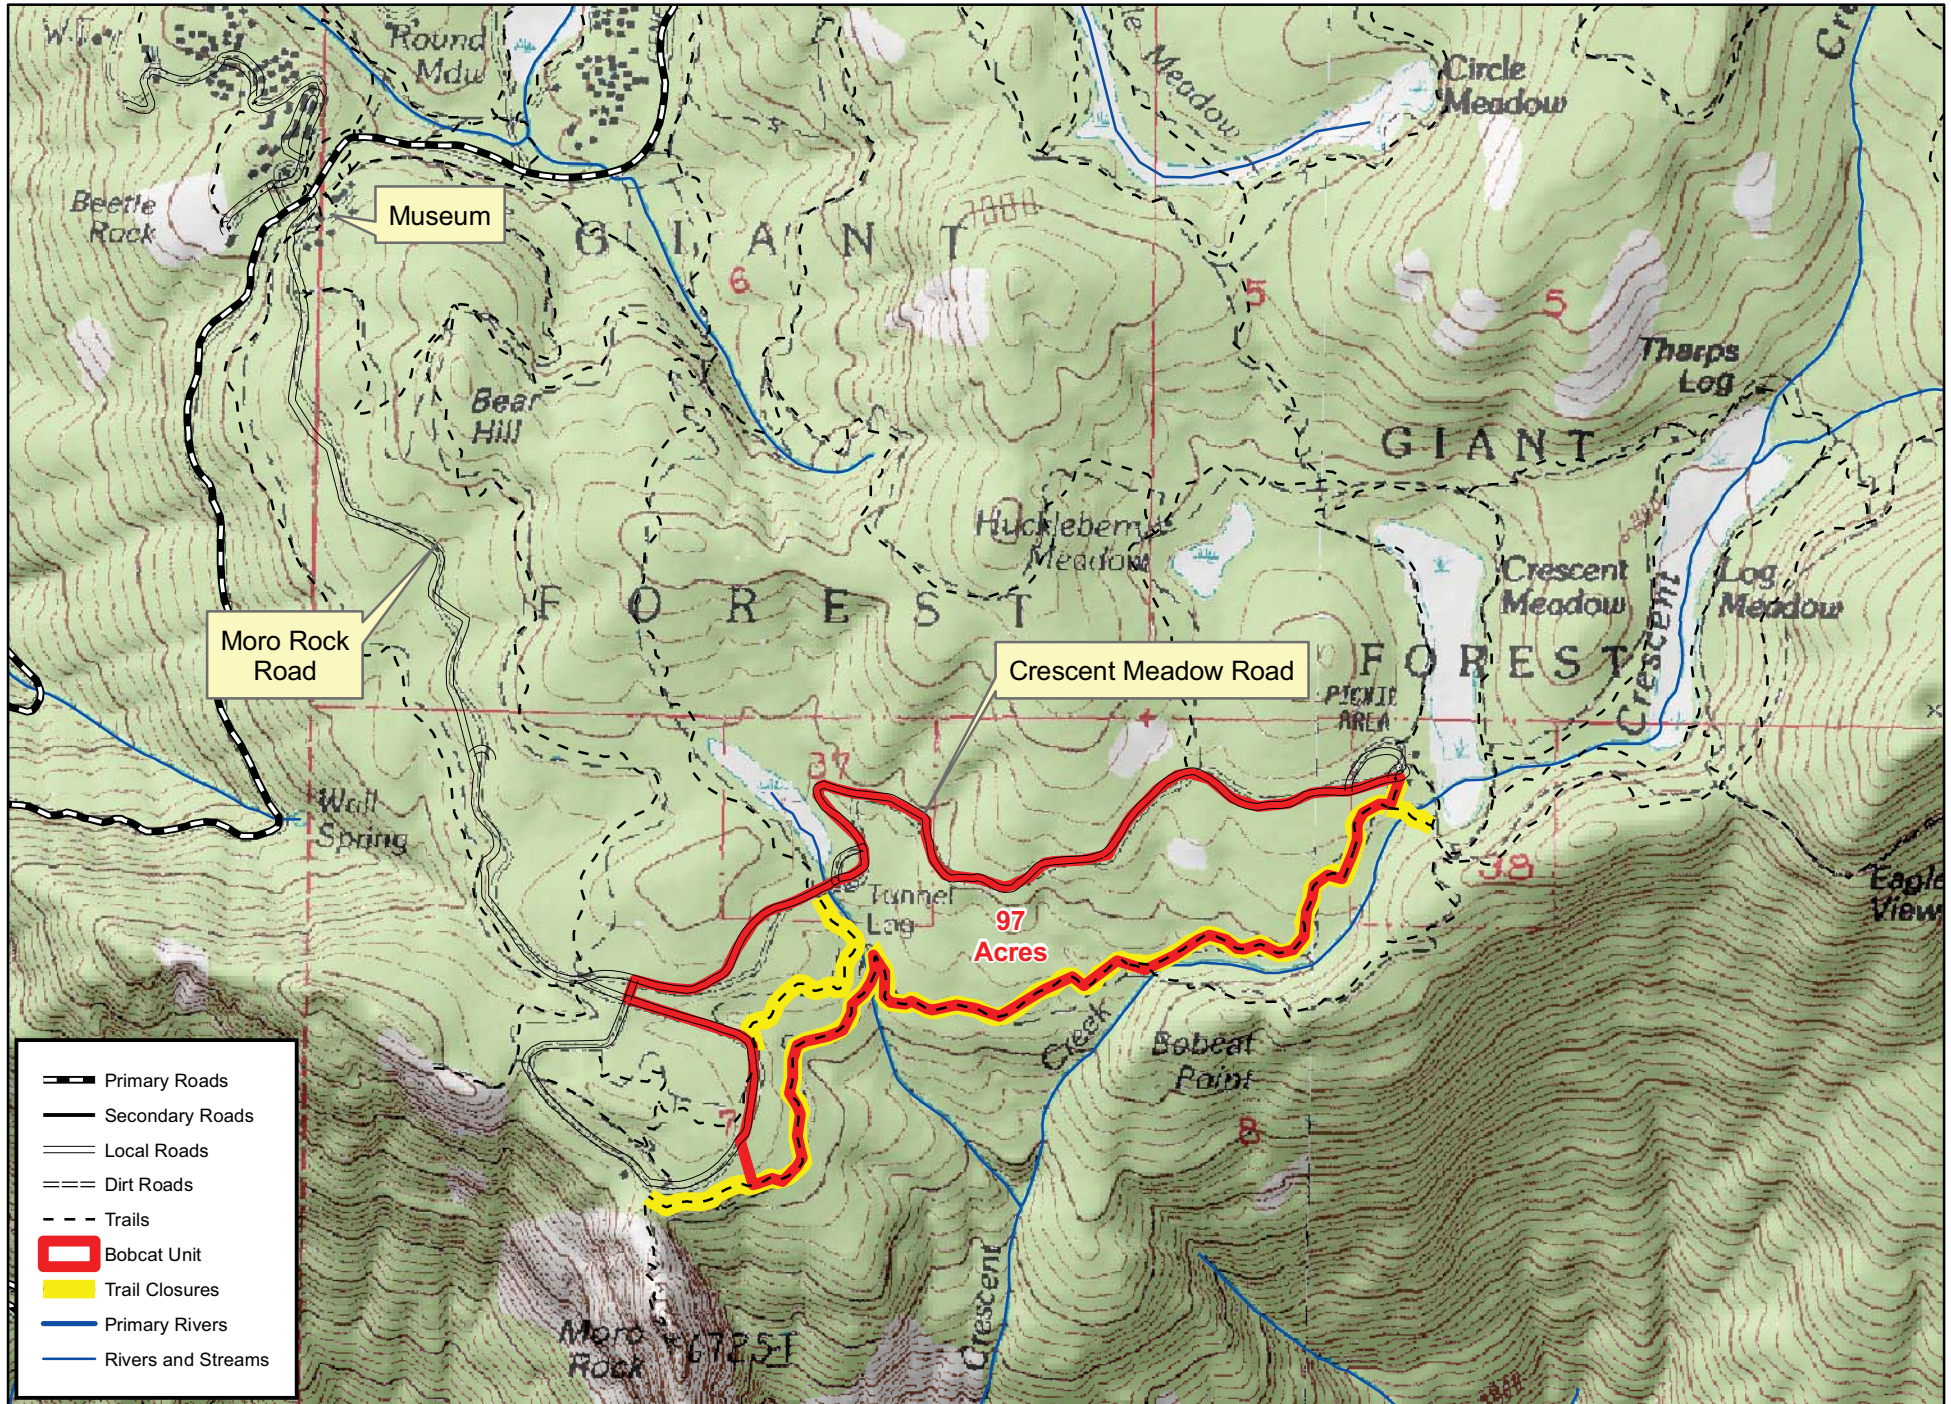

# Bobcat Prescribed Fire Unit

1:15,000

0 0.25 0.5 1 Miles

Map by NPS(kf), 6/21/2010