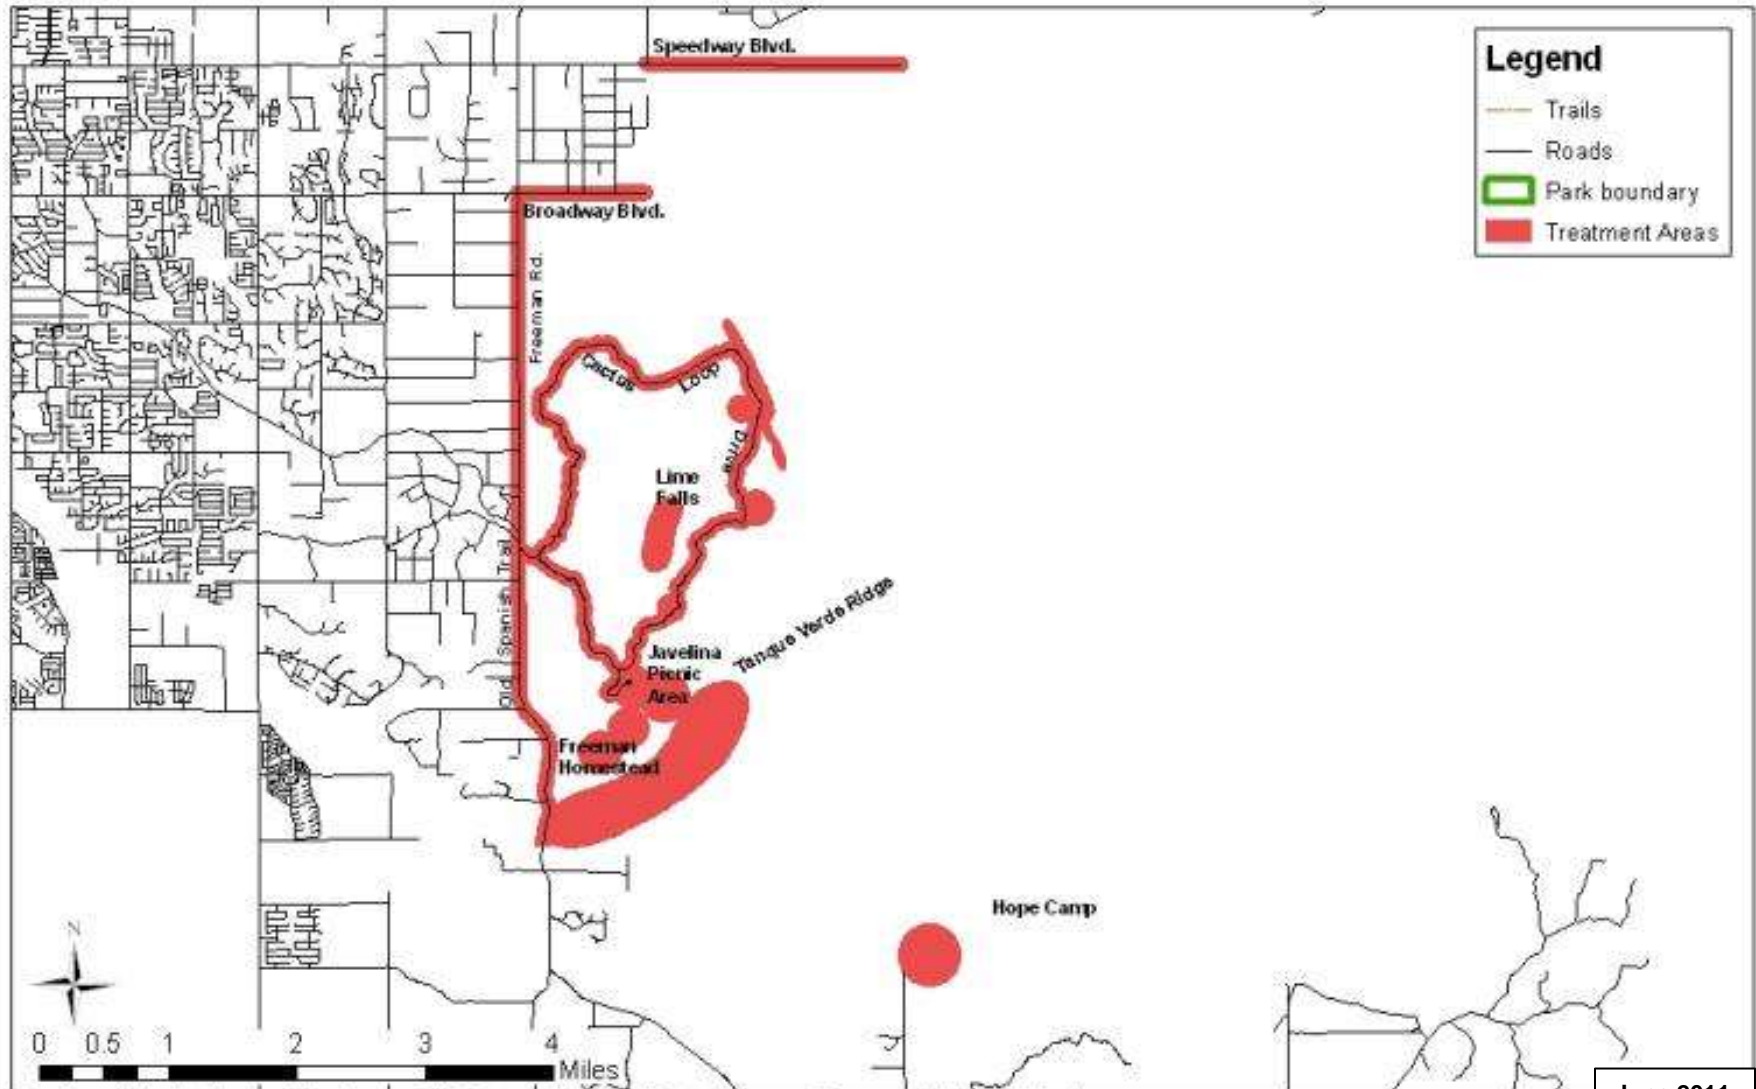

Areas of Buffelgrass Treatment

July – September 2011

Produced by Rebecca MacEwen, GIS Specialist Data Source: Saguaro National Park

June 2011