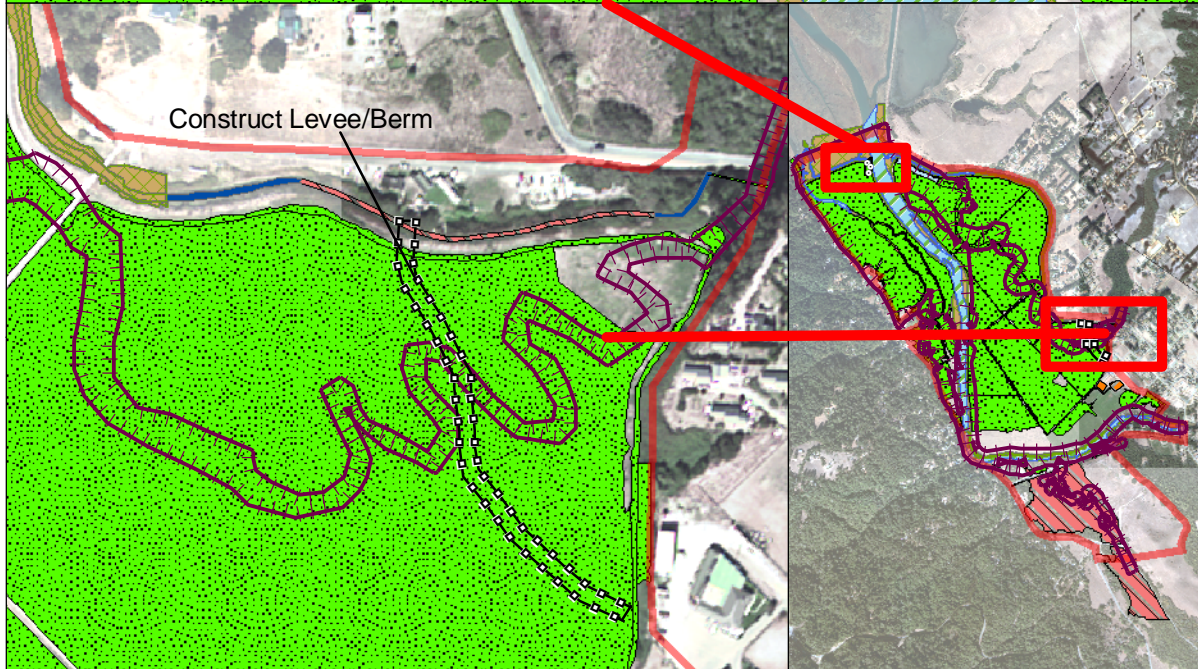

Potential Impacts to Project Area Wetlands

Giacomini Wetland Restoration Project

Location Map

National Park Service
Point Reyes National Seashore/
Golden Gate National Recreation Area
Marin County, CA

Appendix D
Figure 3