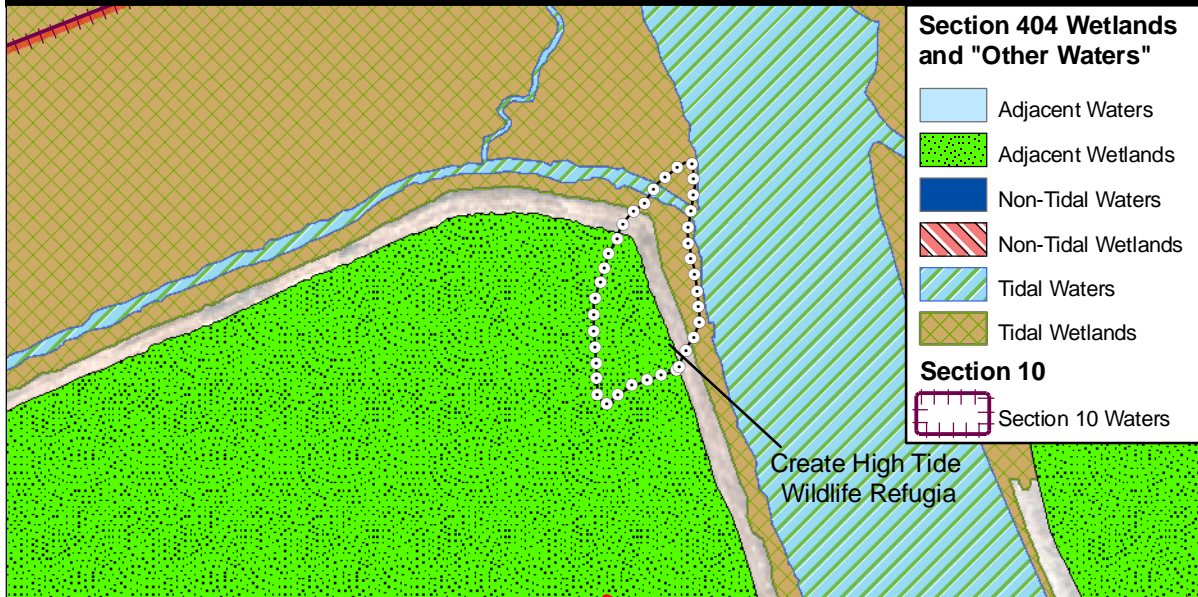

Potential Impacts to Project Area Wetlands

Giacomini Wetland Restoration Project

Location Map

National Park Service
Point Reyes National Seashore/
Golden Gate National Recreation Area
Marin County, CA

Appendix D
Figure 3