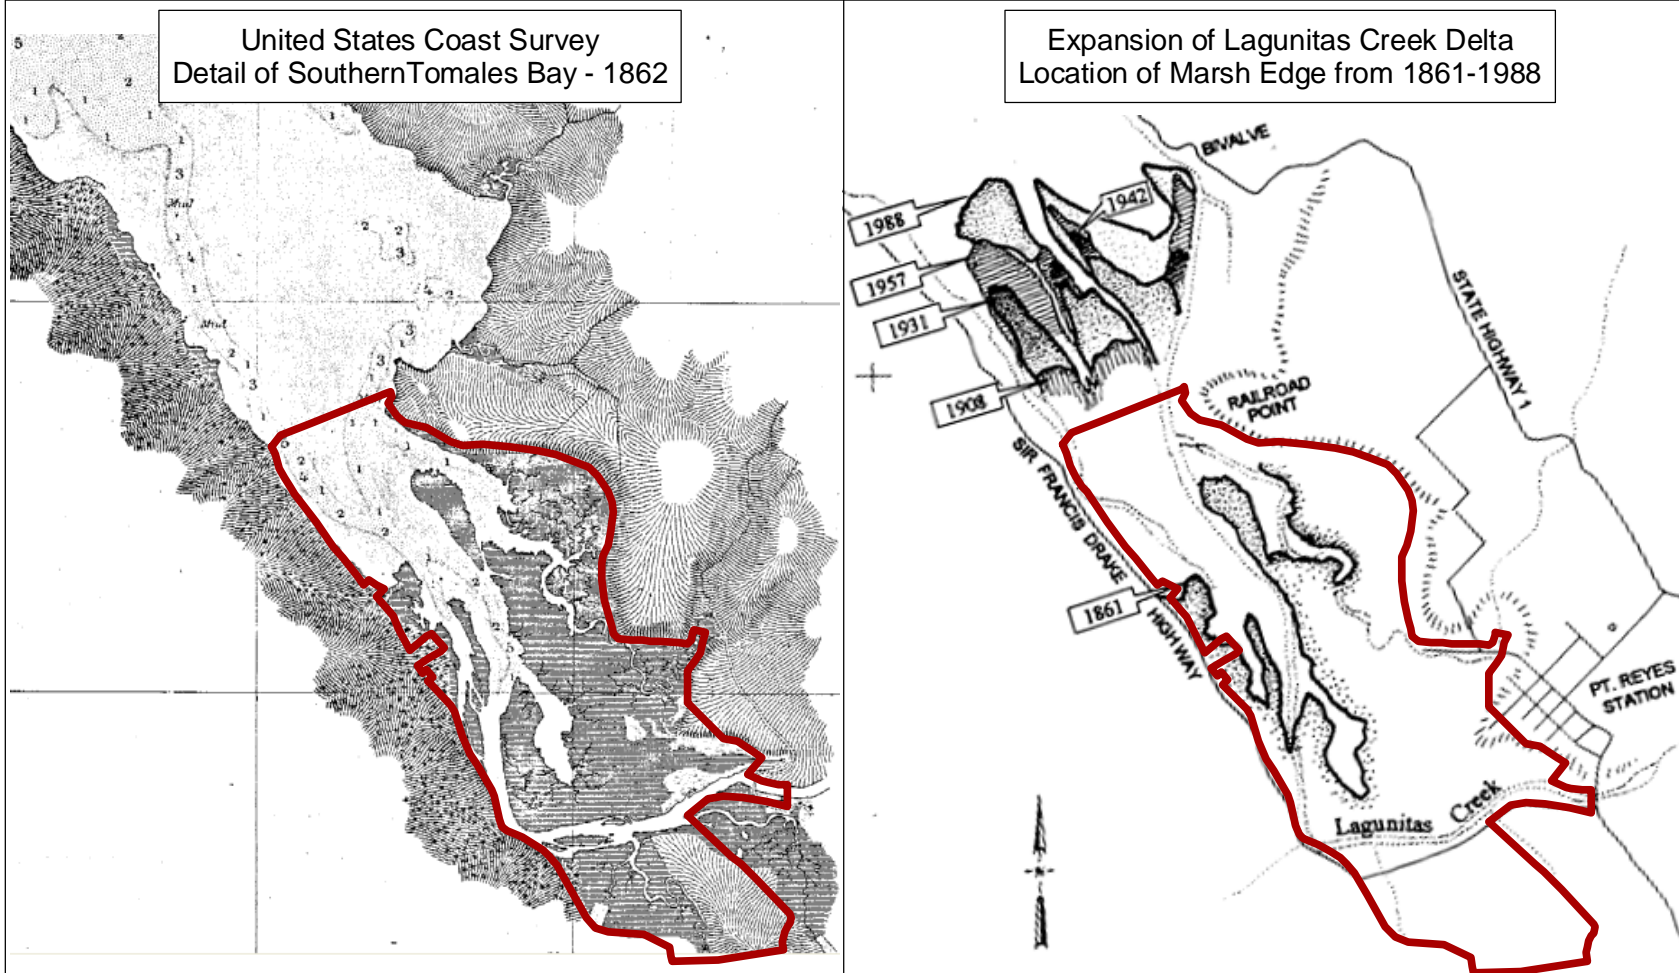

# Historic Map of Southern Tomales Bay

## Giacomini Wetland Restoration Project

National Park Service  
Point Reyes National Seashore/  
Golden Gate National Recreation Area  
Marin County, CA

Source: Maps provided by Phillip Williams and Associates, Ltd., 1993  
San Francisco, California

### Figure 21