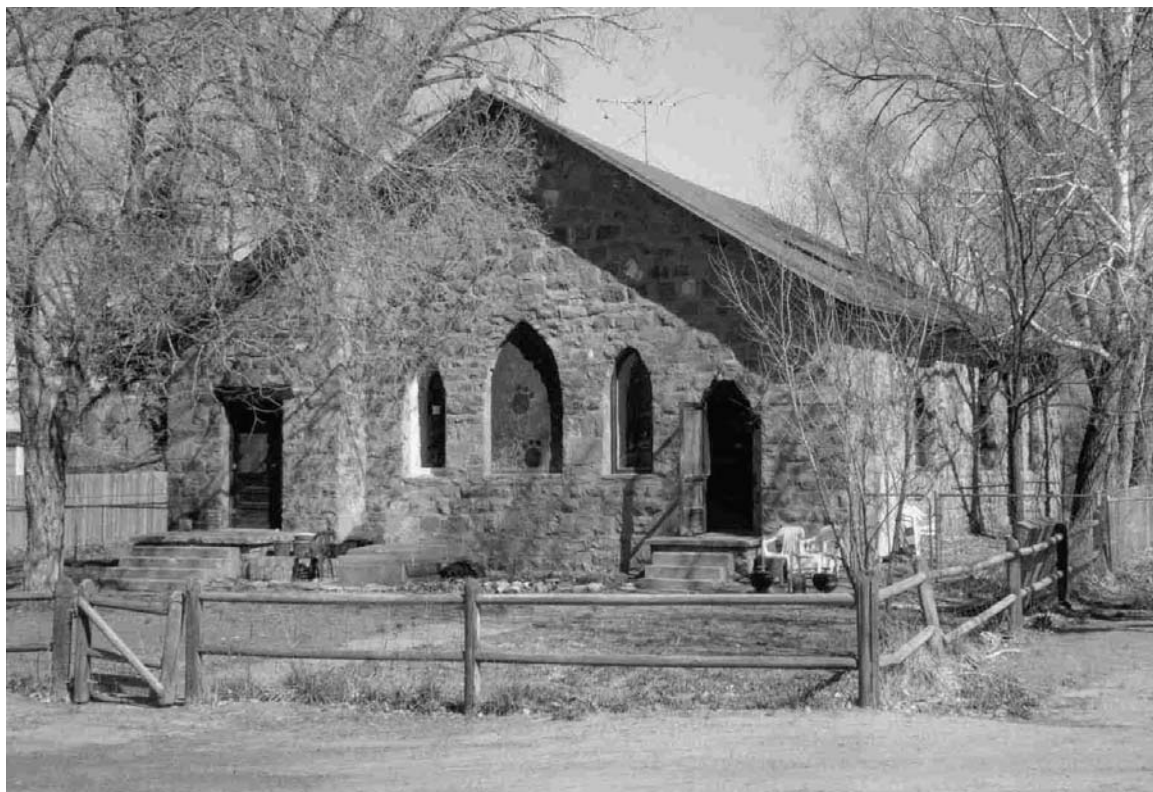

SAGE MEMORIAL HOSPITAL SCHOOL OF NURSING, GANADO MISSION

PHOTOS

United States Department of the Interior, National Park Service

National Register of Historic Places Registration Form

Sage Memorial Hospital School of Nursing, Ganado, Arizona, Bierkemper Hall looking northwest.

Photographer, Janet D. Hooper, 2000.

Sage Memorial Hospital School of Nursing, Ganado, Arizona, Café Sage (former dining hall) northeast view.

Photograph by Janet D. Hooper, 2000.

SAGE MEMORIAL HOSPITAL SCHOOL OF NURSING, GANADO MISSION

PHOTOS

United States Department of the Interior, National Park Service

National Register of Historic Places Registration Form

Sage Memorial Hospital School of Nursing, Ganado, Arizona, Greenawalt Hall looking northeast.