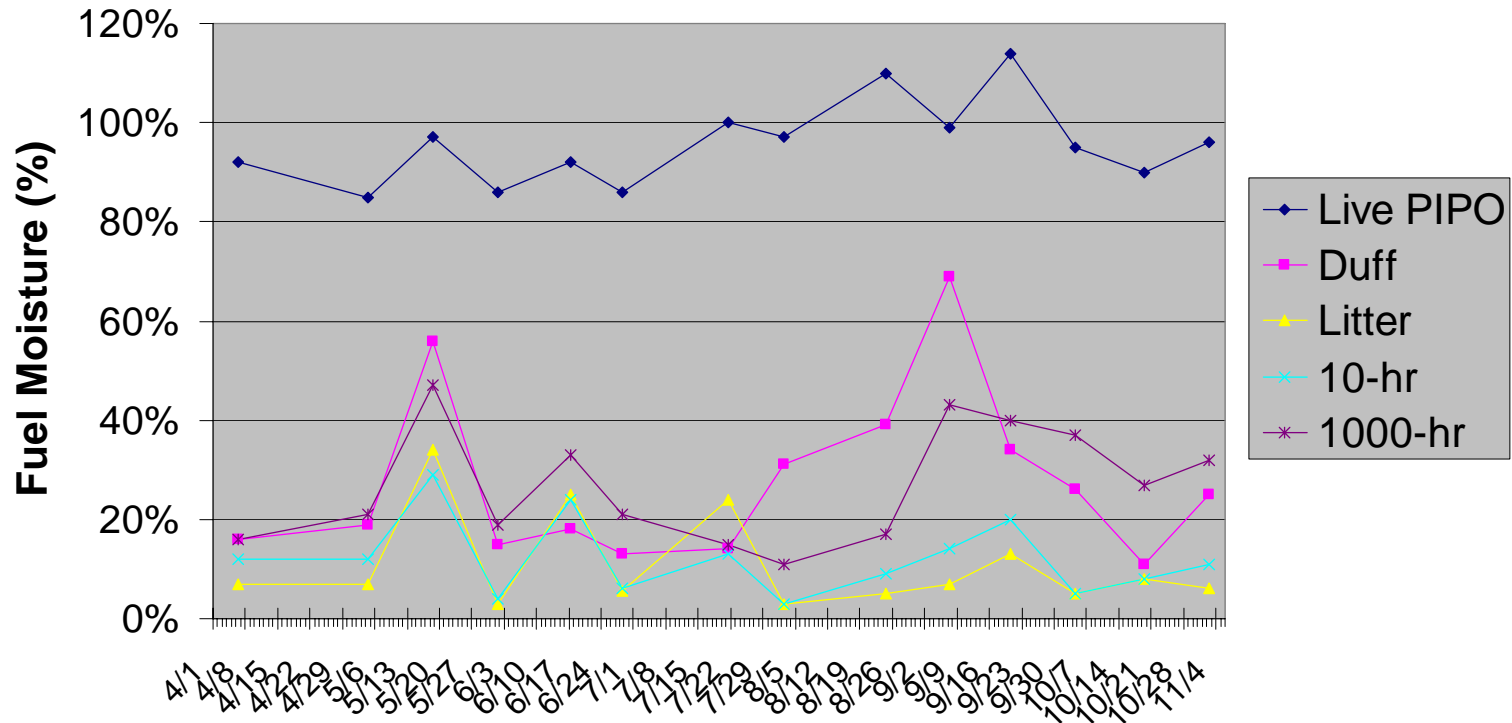

# Wind Cave National Park - 2004

	Live ponderosa pine	Duff	Litter	10-hour	1000-hr	Precip since last sample*
4/6/04	92%	16%	7%	12%	16%	--
5/4/04	85%	19%	7%	12%	21%	0.8"
5/18/04	97%	56%	34%	29%	47%	1.0"
6/1/04	86%	15%	3%	4%	19%	0.2"
6/17/04	92%	18%	25%	24%	33%	0.5"
6/28/04	86%	13%	6%	6%	21%	0.2"
7/21/04	100%	14%	24%	13%	15%	1.4"
8/2/04	97%	31%	3%	3%	11%	1.5"
8/24/04	110%	39%	5%	9%	17%	0.7"
9/7/04	99%	69%	7%	14%	43%	2.4"
9/20/04	114%	34%	13%	20%	40%	0.4"
10/4/04	95%	26%	5%	5%	37%	0.5"
10/19/04	90%	11%	8%	8%	27%	0.0"
11/2/04	96%	25%	6%	11%	32%	1.2"

\* Elk Mt. weather station