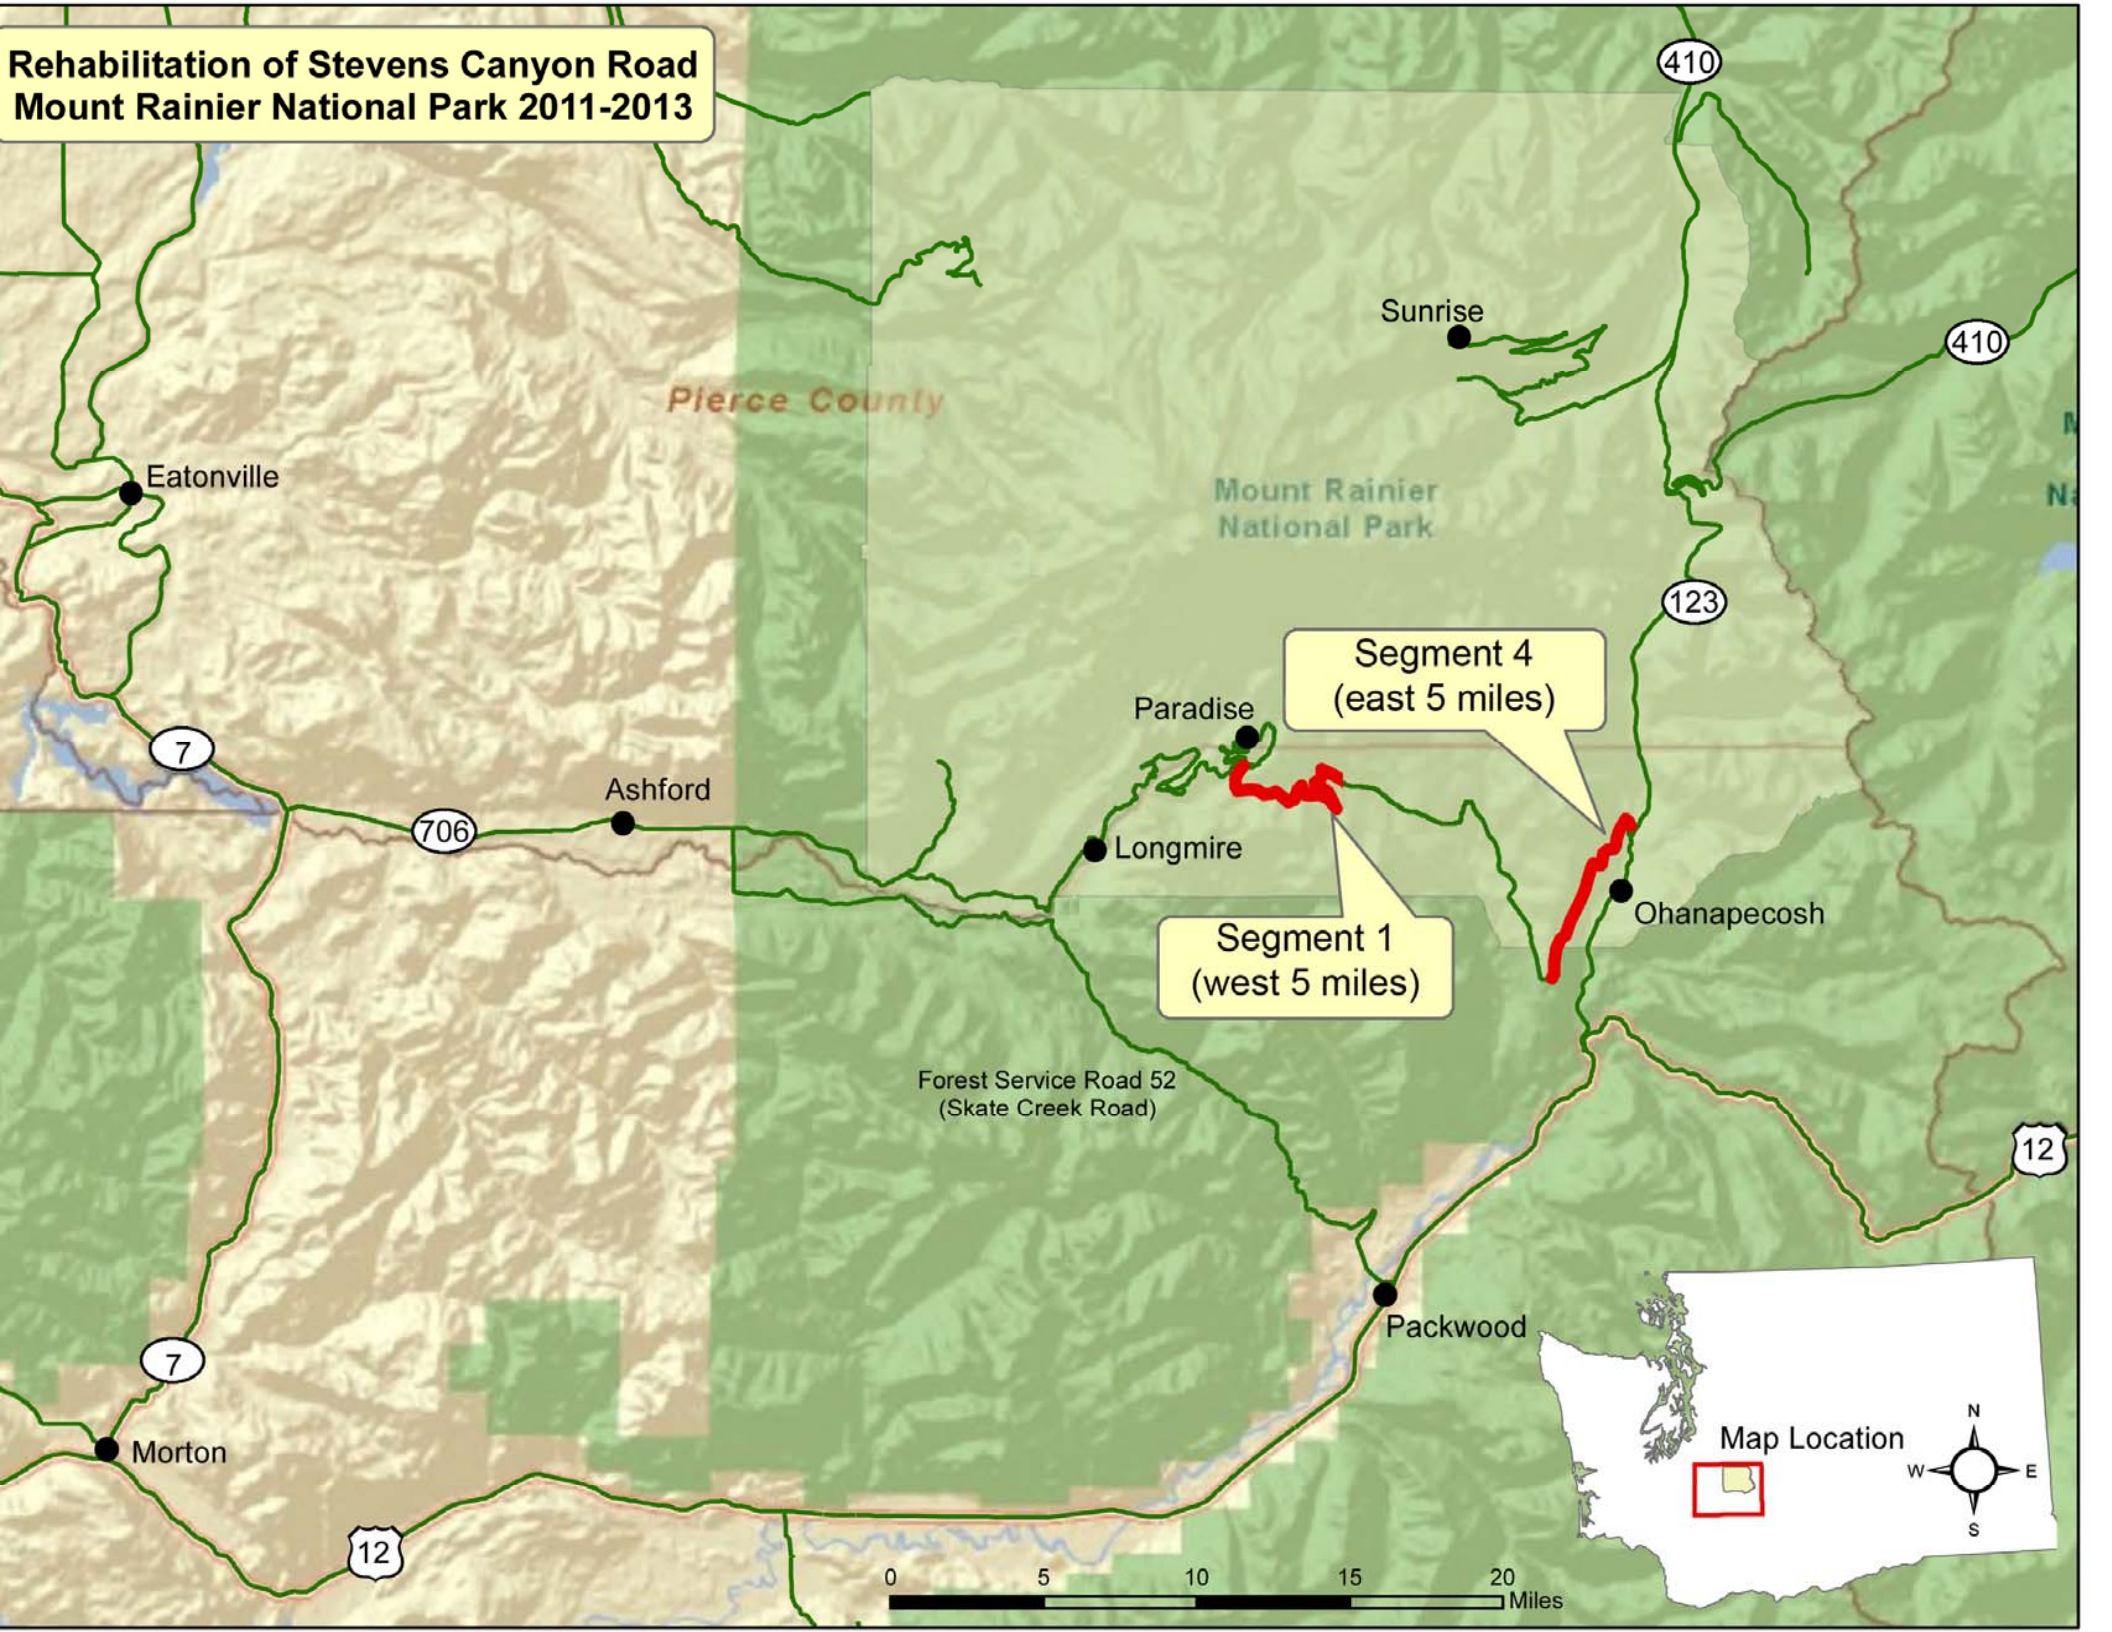

**Rehabilitation of Stevens Canyon Road
Mount Rainier National Park 2011-2013**

Pierce County

Mount Rainier
National Park

Sunrise

Eatonville

Segment 4
(east 5 miles)

Paradise

Ashford

Longmire

Segment 1
(west 5 miles)

Ohanapecosh

Forest Service Road 52
(Skate Creek Road)

Packwood

Morton

Map Location

0 5 10 15 20 Miles