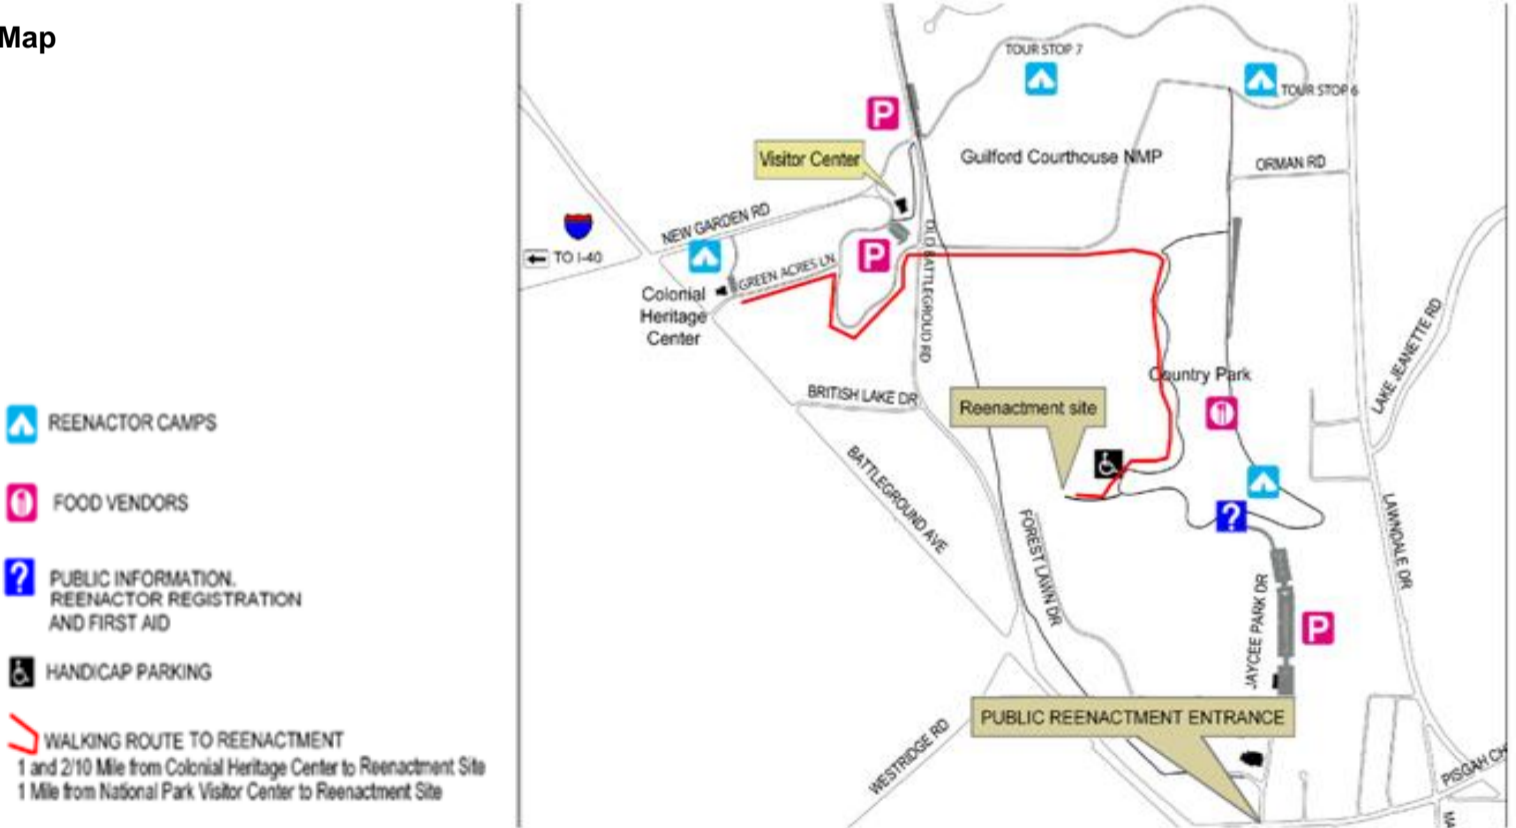

Sunday

**March 17, 2013
8:30 AM - 5:00 PM**

<u>Time</u>	<u>Event</u>	<u>Location</u>
All Day	Military & Civilian Life with Guilford Militia	GUCO Stop 6
	Military & Civilian Life with N.J. Light Infantry	GUCO Stop 7
	Home and Farm Life Historic Area	CHC
8:30 AM- 3:30 PM	Living History: Soldier's Life in Camp	CP Battlefield Site
	Living History: Craftsmen & Sutlers	CP
10:00-11:00 AM	Life in British Army Camp	CHC
10:00 AM	Small Arms Demonstration	GUCO Stop 6
10:30 AM	Ranger Talk: "Familial Connections and Interesting Folk: The Men of Guilford Courthouse"	GUCO Visitor Center
11:00 AM	Guided Battlefield Walk	GUCO Visitor Center
12:30 PM	Music by the Guilford Court House Fifes & Drums	GUCO Visitor Center
1:30 PM	Small Arms Demonstration	GUCO Stop 6
2:00-3:00 PM	Tactical Demonstrations & Reenactment of the Battle of Guilford Courthouse	CP
2:30 PM	Ranger Talk: "Southern Campaign of the American Revolution"	GUCO Visitor Center
3:00 PM	18th Century Wedding	GUCO Greene Monument
4:00 PM	Carolina Colonial Dancers	GUCO Visitor Center
4:00 PM	Small Arms Demonstration	GUCO Stop 6
5:00 PM	All Activities Close	

Gift Shops are located in the Guilford Courthouse National Military Park Visitor Center and the Colonial Heritage Center.

Map

Locations Key	GUCO	Guilford Courthouse National Military Park	2332 New Garden Road Greensboro, NC 27410
	CHC	Colonial Heritage Center	At New Garden and Battleground Ave.
	CP	Greensboro Country Park	At Pisgah Church and Battleground Ave.

1. **Notes**
2. For further information on activities and parking, call Guilford Courthouse National Military Park at 336-288-1776.
   - All outdoor activities are dependent upon good weather. In case of rain or severe weather, programs may be cancelled or conducted elsewhere. Call for information.