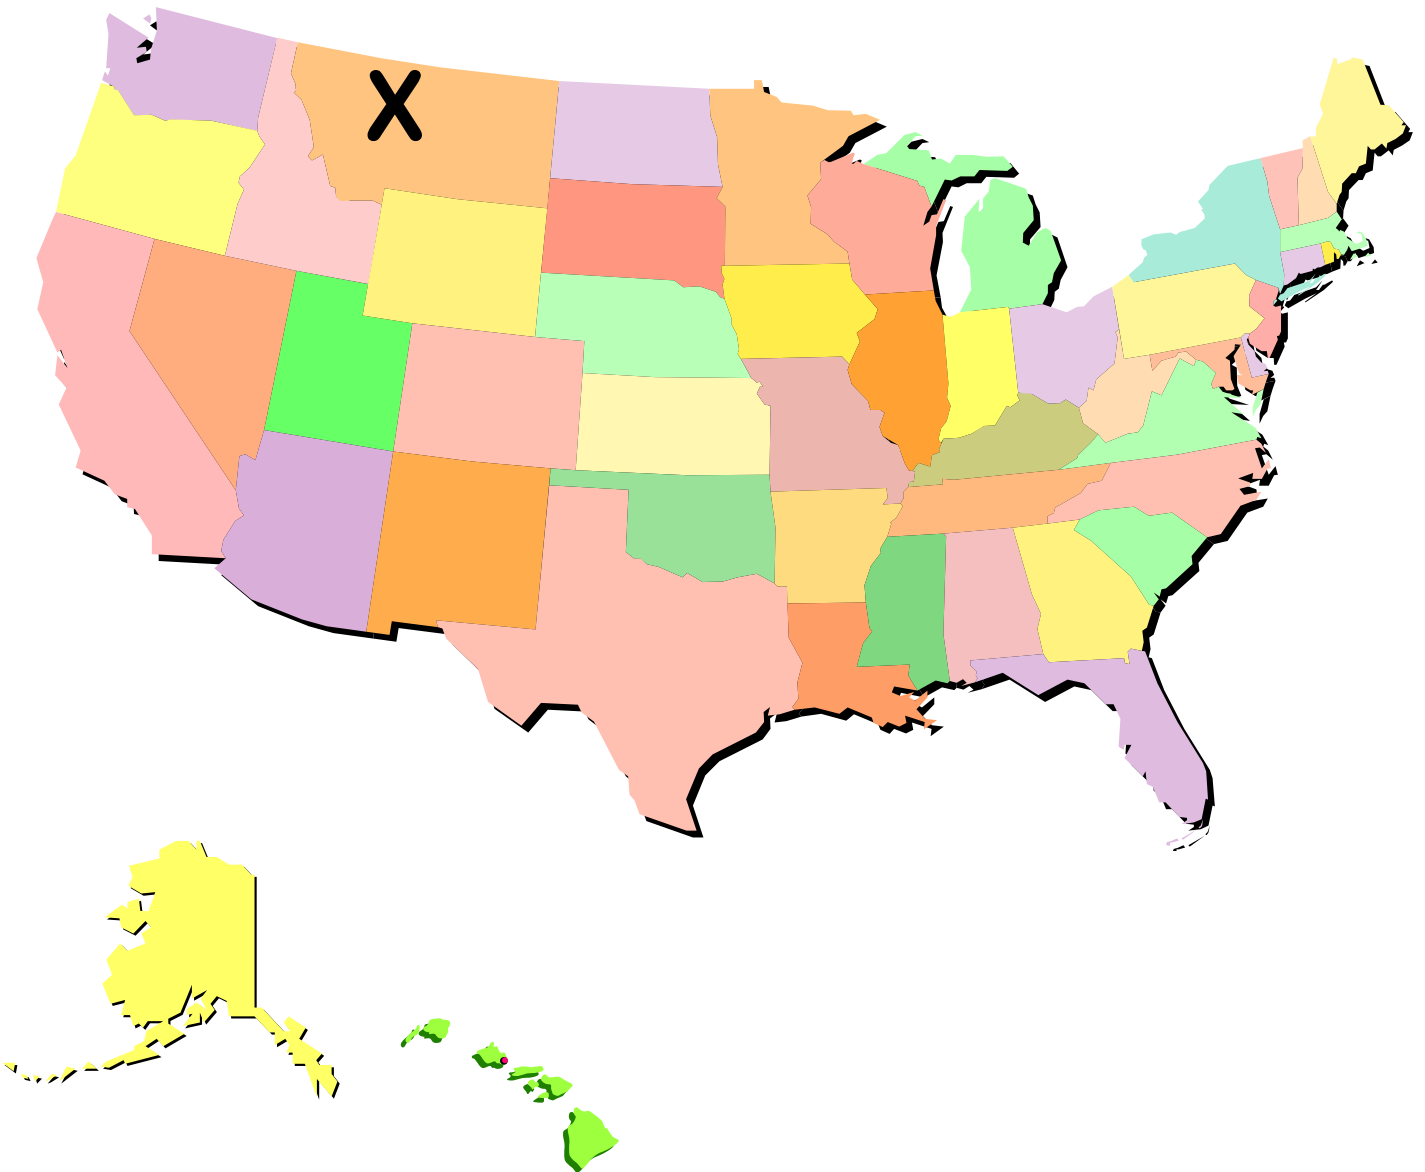

This is _____'s

Little Rancher Booklet
Ages 5 and Under

National Park Service

Grant Kohrs Ranch is located in the State of Montana. It is marked with an X. Place an X on the state were you live.

Dress the Cowboy

Boots

Gloves

Hat

Chaps

Spurs

Draw a line from the pieces of clothing to the correct place on the cowboy.

Maze

Help the Calf find her mother!

Draw

Grant-Kohrs Ranch is a special place that preserves the Frontier Cattle Era. Draw a picture of your favorite thing you saw on your visit.

What did you see today?

Place a circle around the things you saw today!