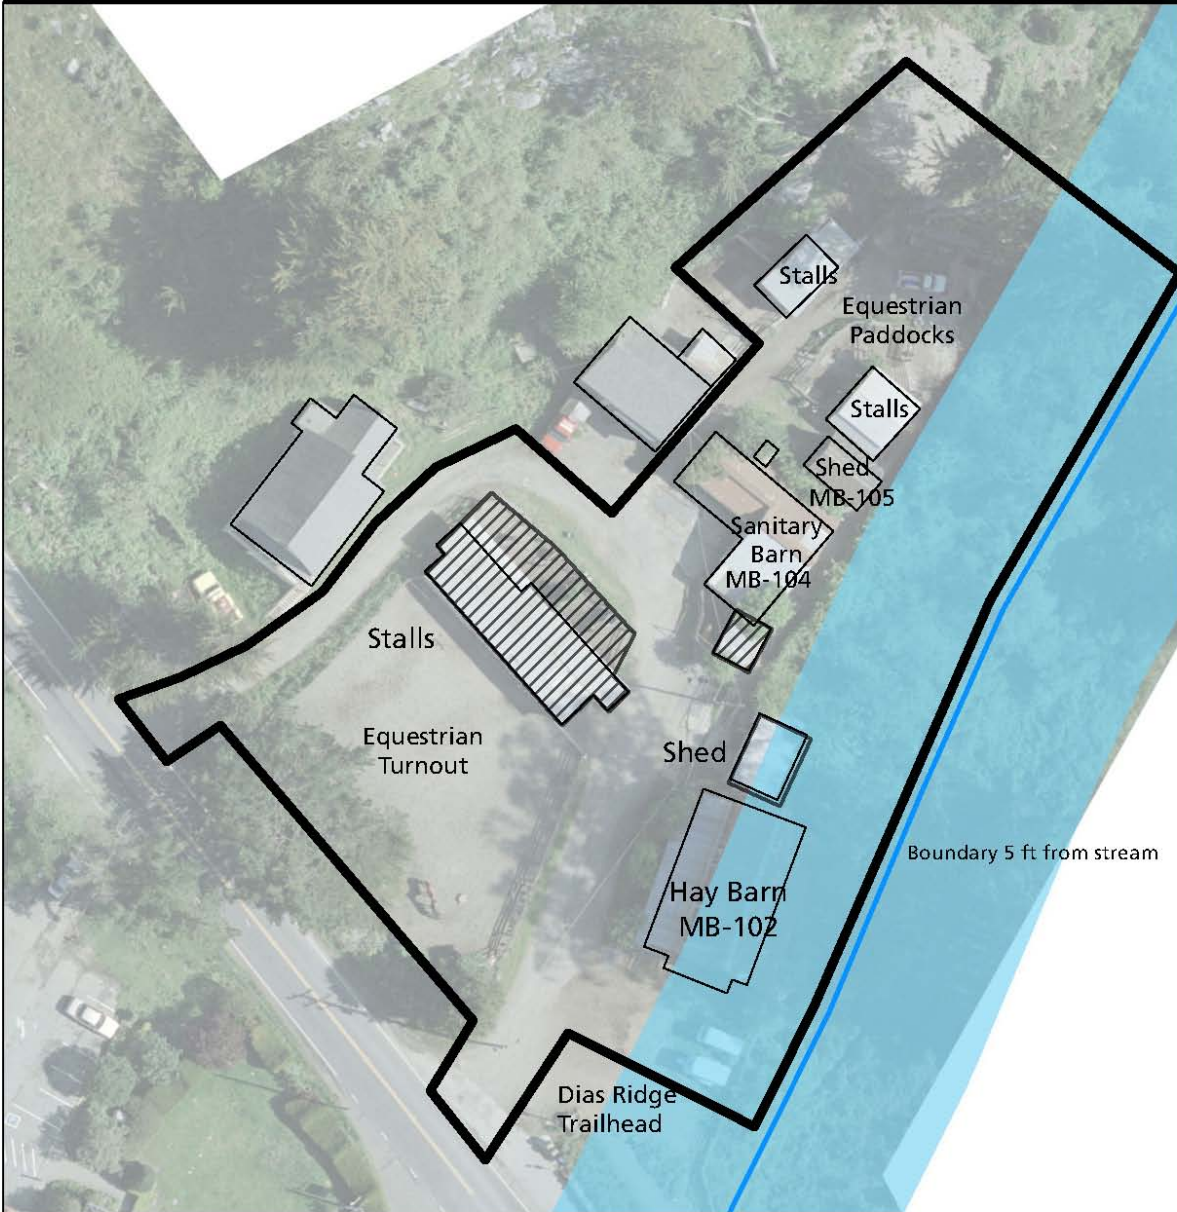

APPENDIX A-1 Site Specific Terms for Muir Beach Stables L-GOGA011-14

Assigned Lands and Government Improvements Muir Beach Stables

National Park Service
U. S. Department of the Interior

Golden Gate National Recreation Area

-  Assigned Area Boundary
-  To Be Removed by Lessee

-  Seasonal Stream
-  50 Foot Riparian Setback

Map date: 7/15/2013