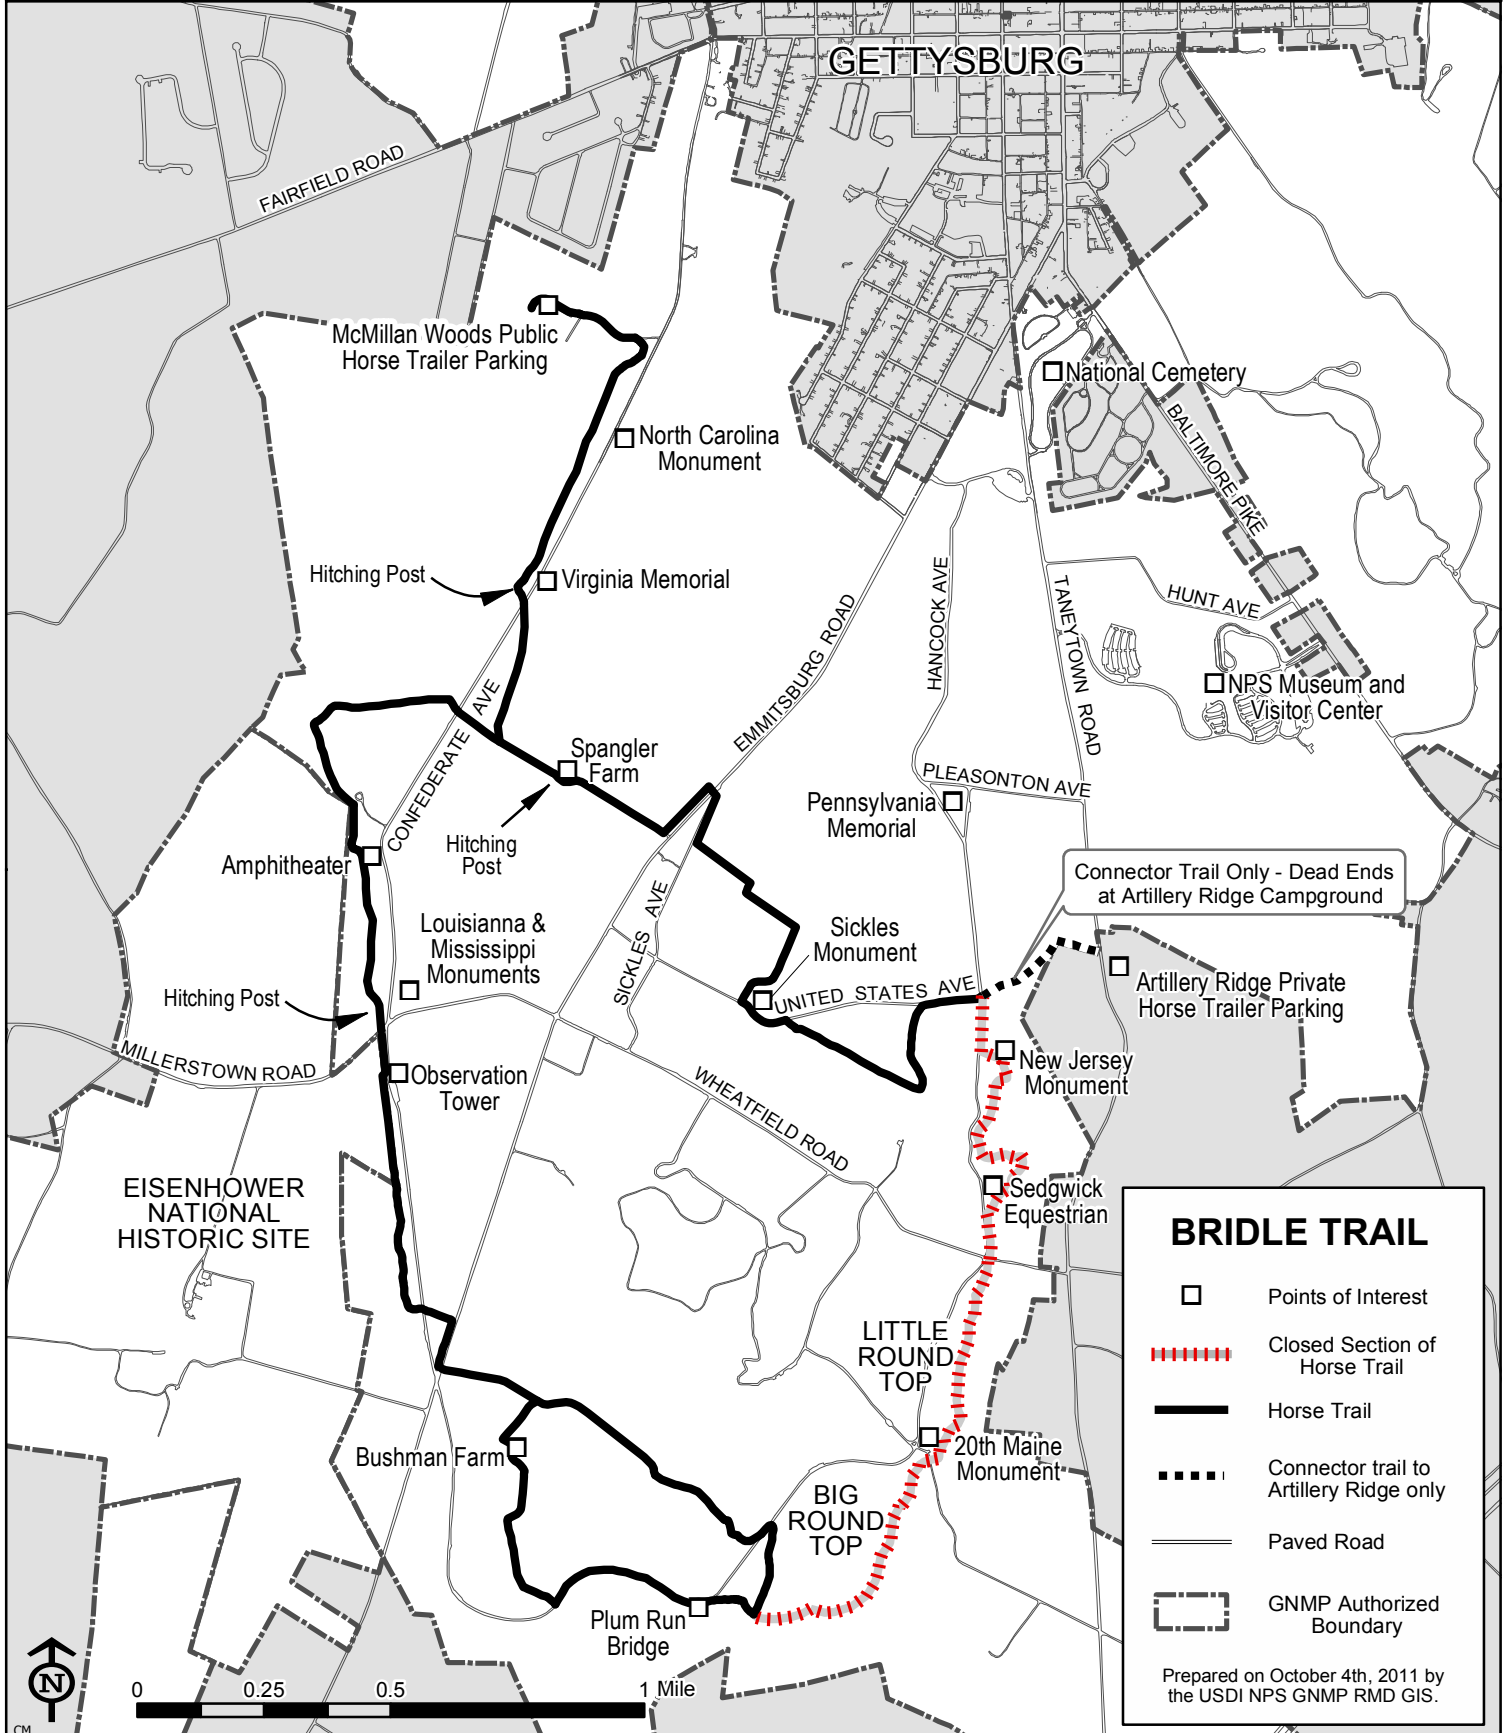

Gettysburg

Temporary Horse Trail Closure

National Park Service
U.S. Department of the Interior

Gettysburg National Military Park
Pennsylvania

BRIDLE TRAIL

- Points of Interest
- Closed Section of Horse Trail
- Horse Trail
- ... Connector trail to Artillery Ridge only
- Paved Road
- - - GNMP Authorized Boundary

Prepared on October 4th, 2011 by the USDI NPS GNMP RMD GIS.