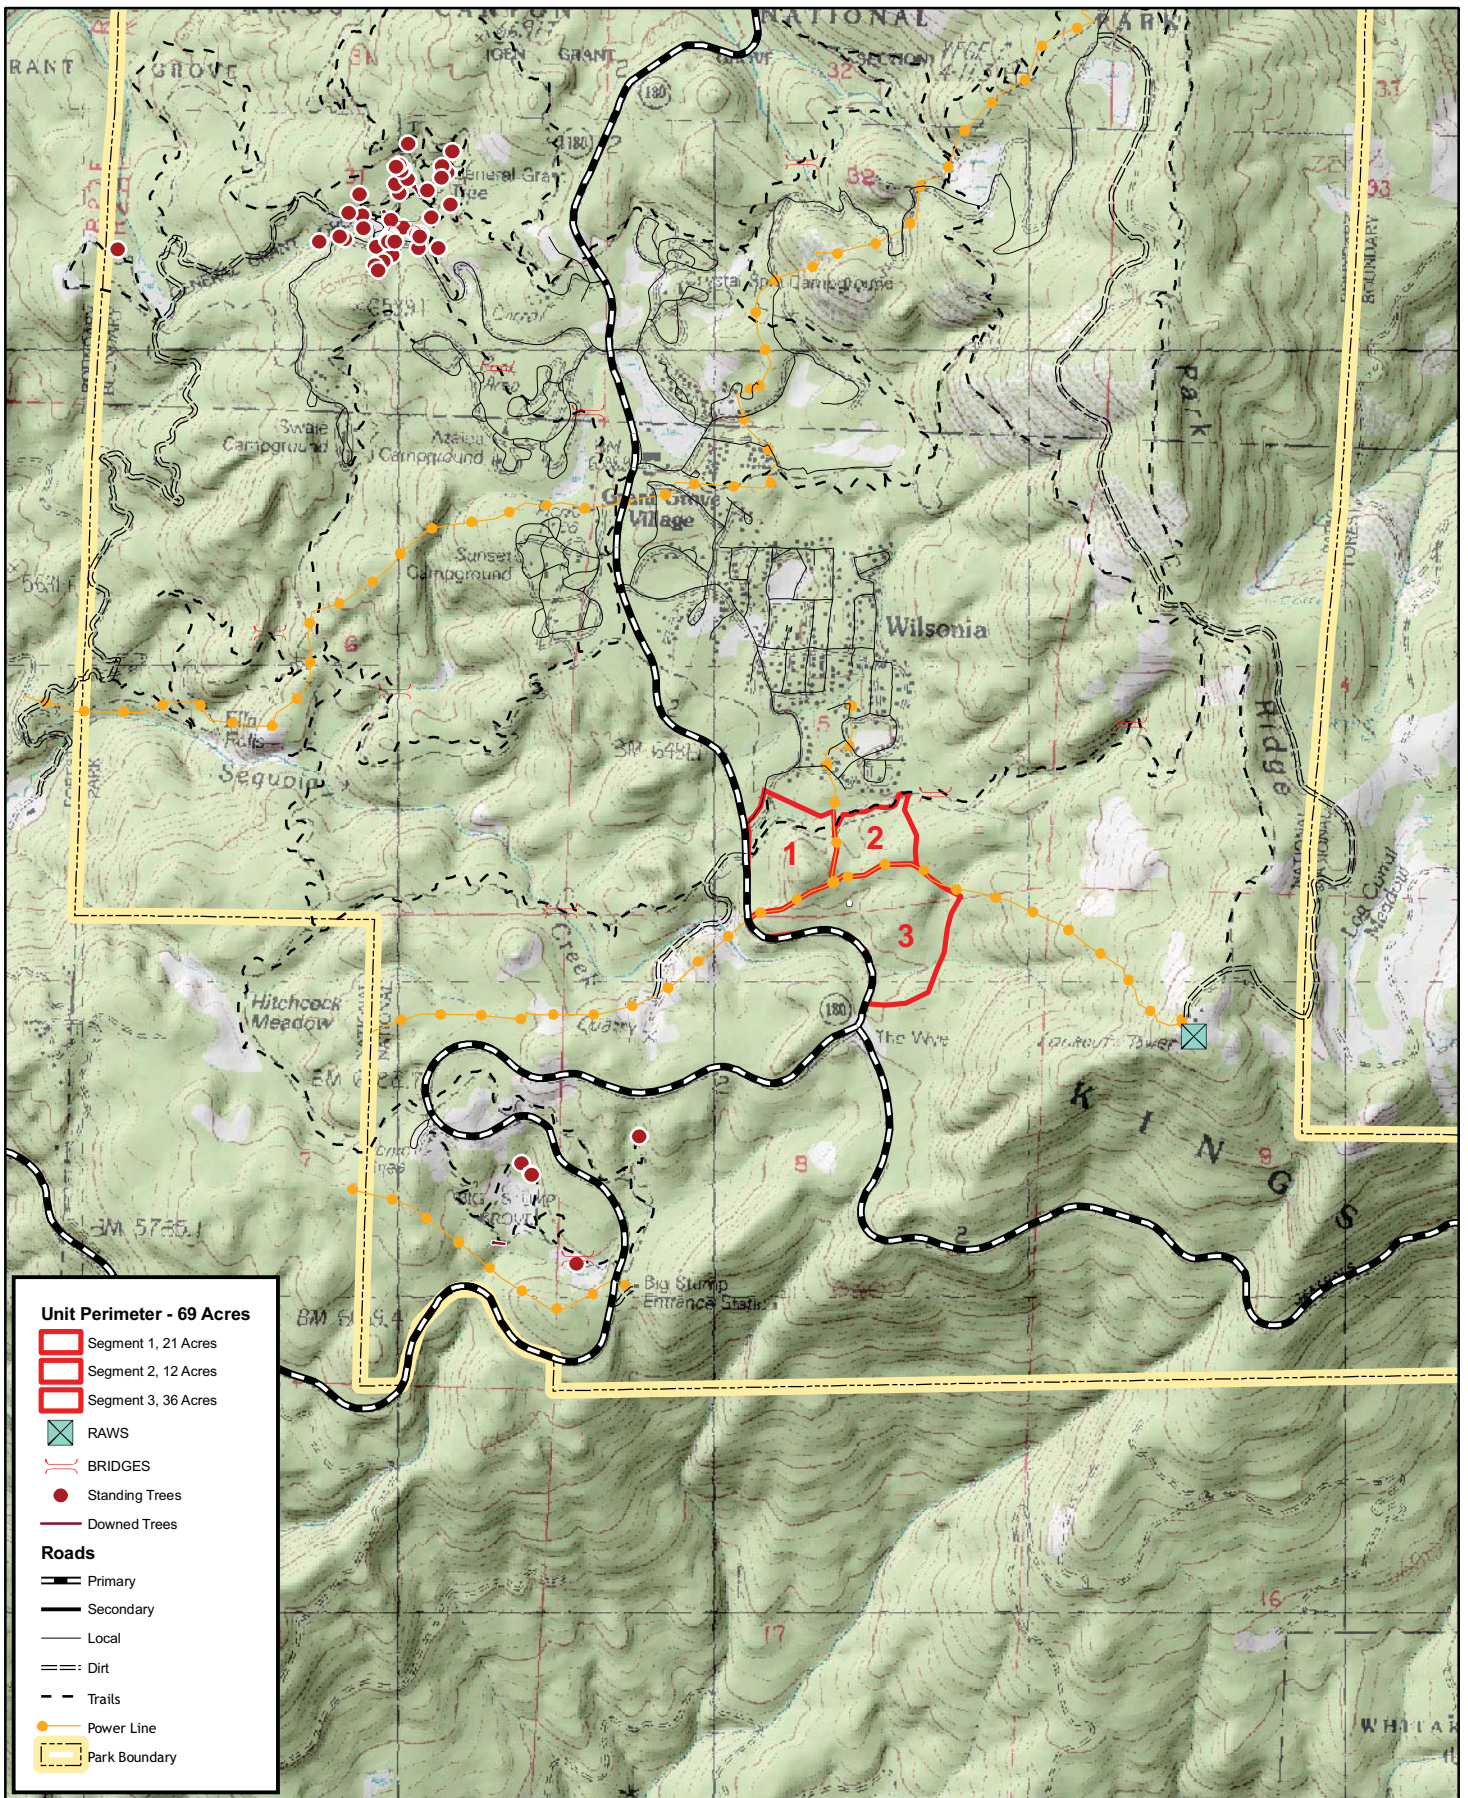

Azalea Burn Unit - @ 69 Acres

1:24,000

Map by NPS(kf), 9/22/2009