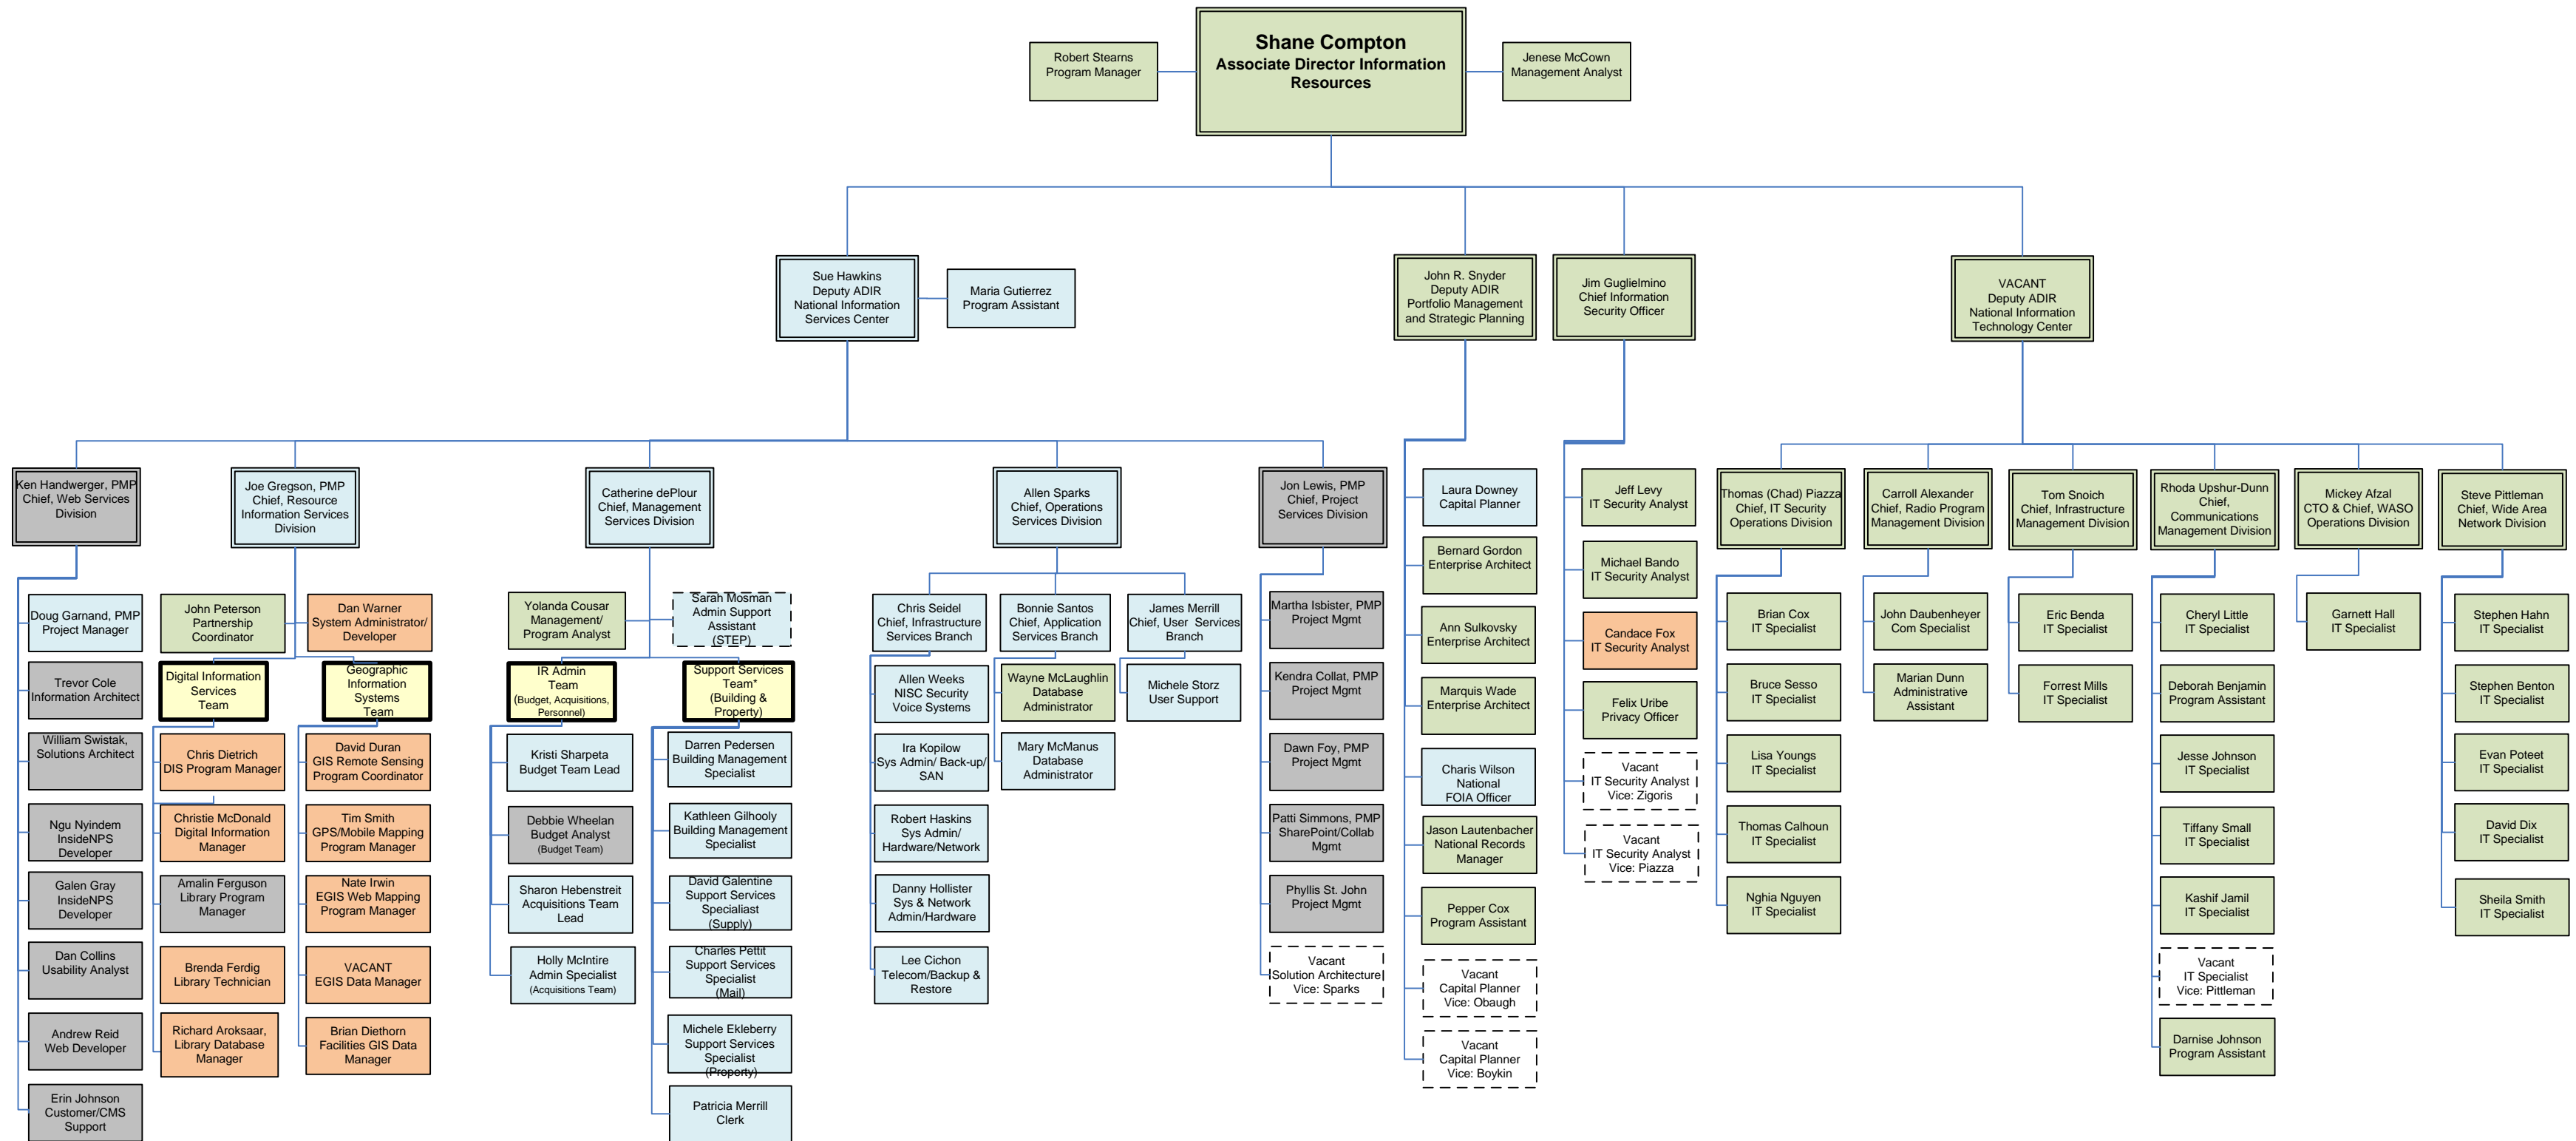

# Information Resources

FY 2012 (Functional) Organization Chart  
(color coded duty stations)

National Park Service  
U.S. Department of the Interior

\*Supports Denver Service Center, Intermountain Region Office, Colorado based WASO Offices

Eye Street    Alameda    Academy    Teleworker