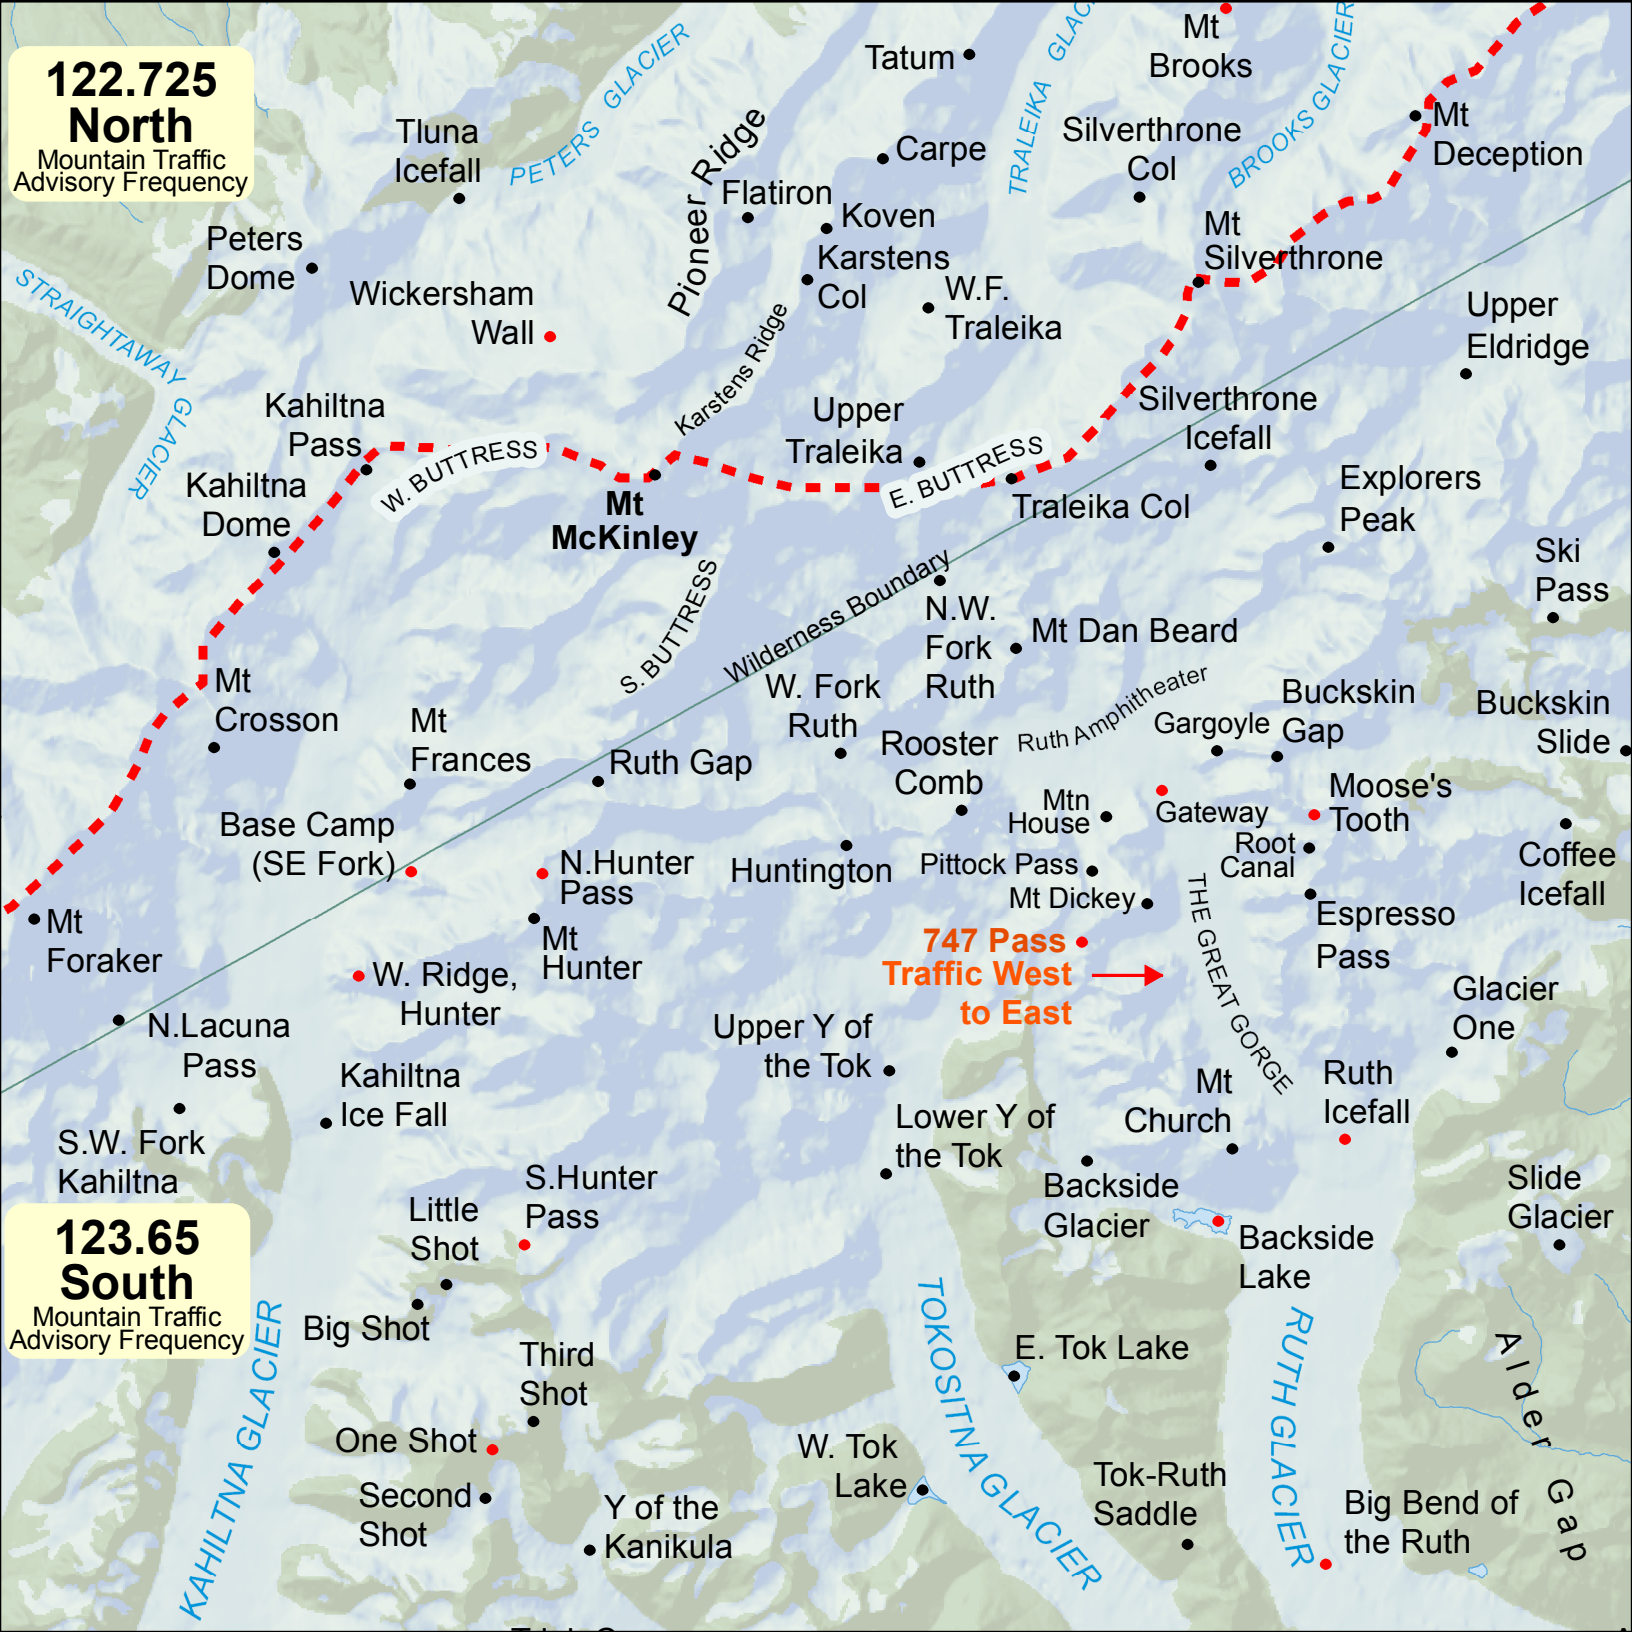

122.725

North

Mountain Traffic
Advisory Frequency

123.65
South

Mountain Traffic
Advisory Frequency

747 Pass
Traffic West
to East