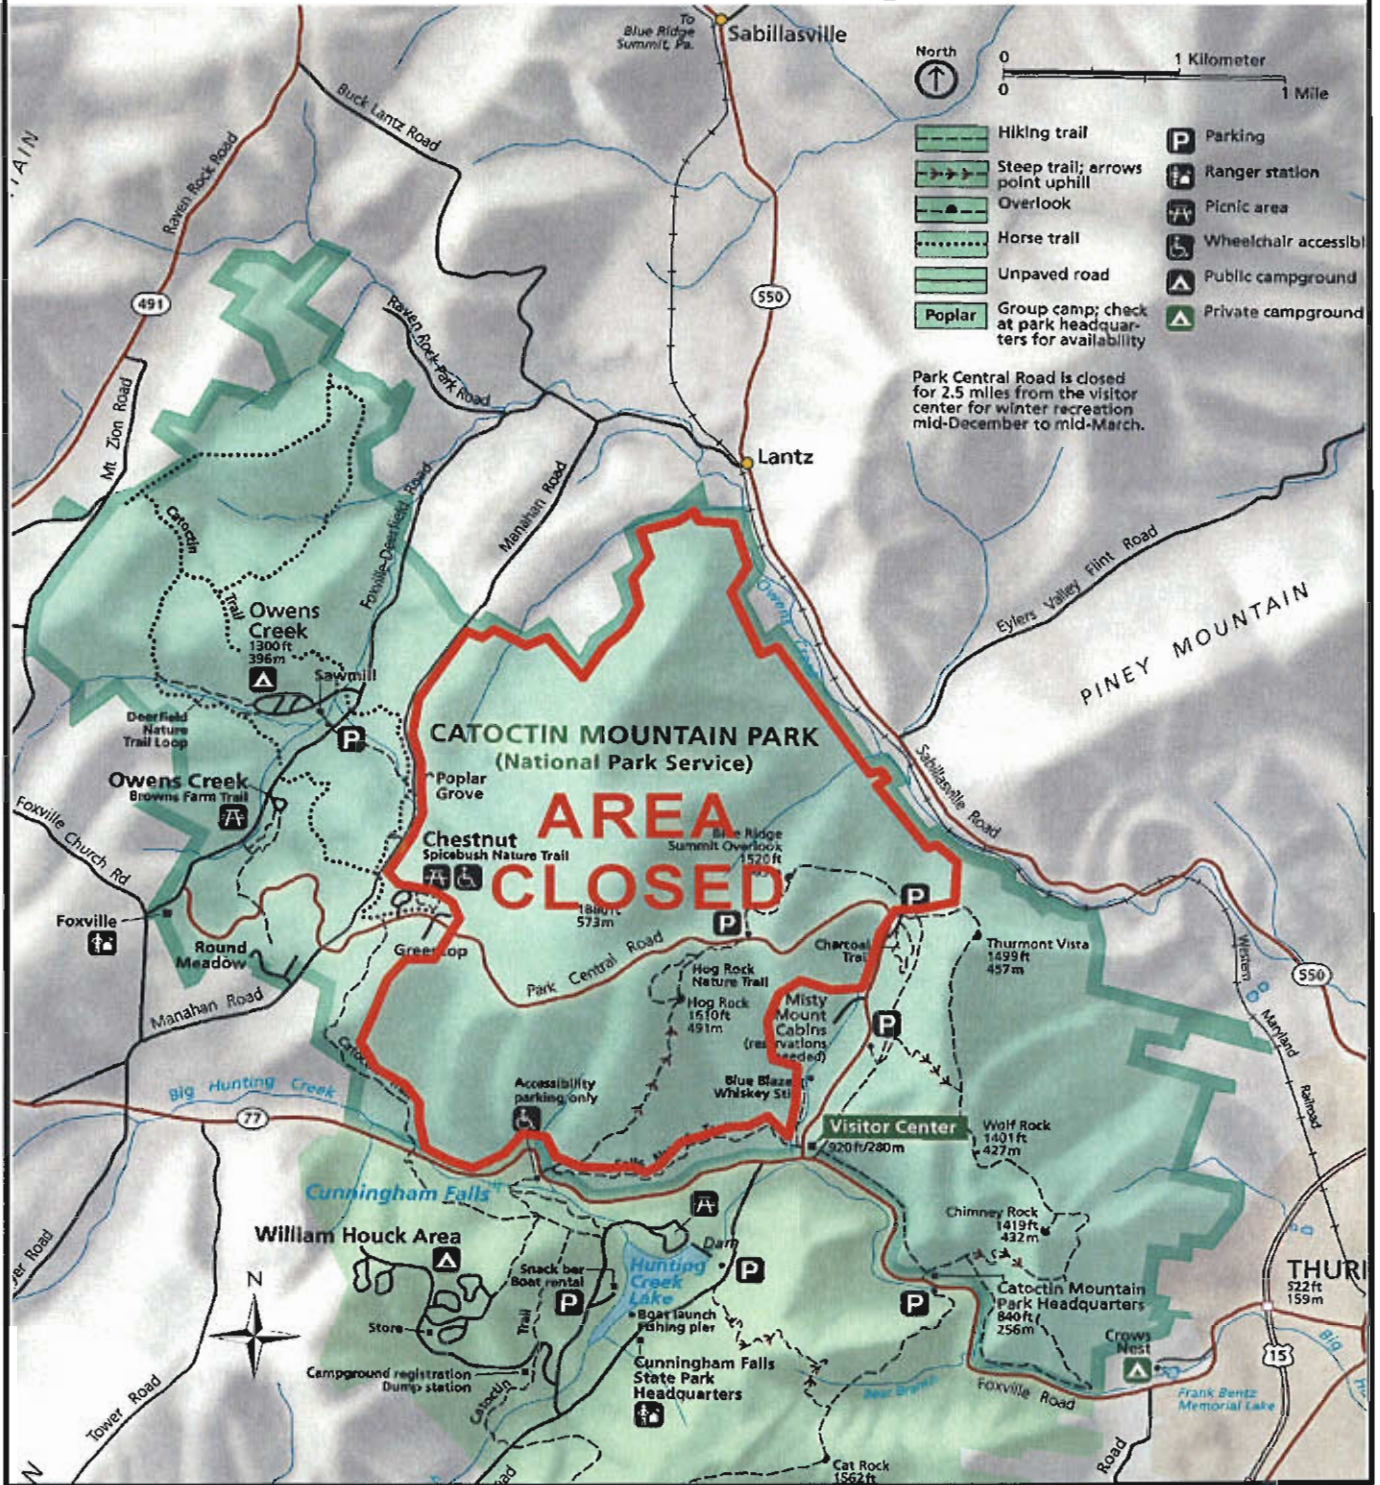

The central portion of Catoctin Mountain Park bounded approximately by Route 550 on the north, Park Central Road on the east, Manahan Road on the west, and MD 77 on the south will be closed to the public including demonstrators on Friday, September 3, 2010 at 8:30 AM through Sunday, September 5, 2010 at approximately 6:00 PM. A map illustrating the closed area is enclosed.

Persons demonstrating or otherwise using the portion of the park to be closed should remove themselves and any personal property from the area.

This action is necessary to provide security for the President of the United States and other protectees of the United States Secret Service.

The National Park Service appreciates your cooperation in this matter.

Holly Rife
Acting Superintendent
Catoctin Mountain Park

Closure Map

**Area
Closed**

Friday, September 3, 2010 at approximately 8:30 AM
through
Sunday, September 5, 2010 at approximately 6:00 PM