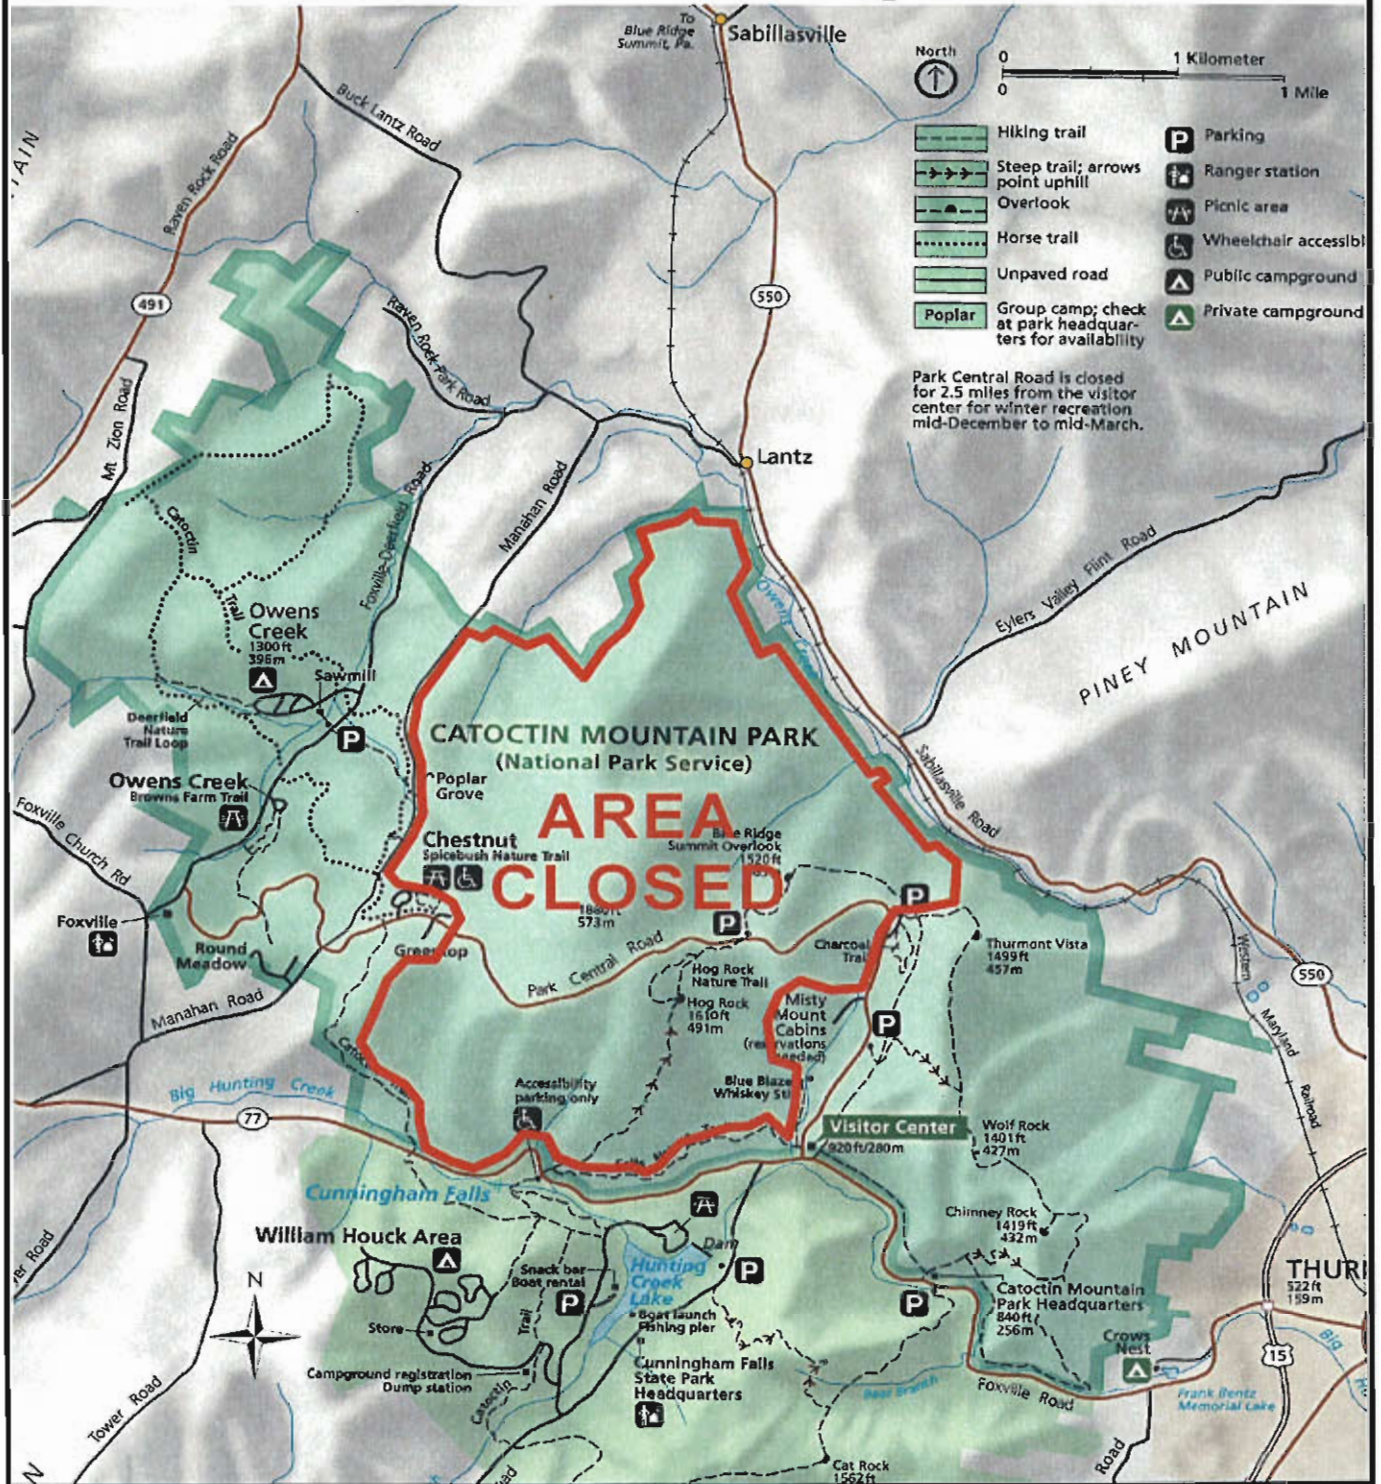

Closure Map

<p>Area Closed</p>	<p>Saturday, October 2, 2010 at approximately 6:00 AM through Sunday, October 3, 2010 at approximately 9:00 PM.</p>	<p>APPROVED: DATE: 9/29/10</p>
---------------------------	---	---