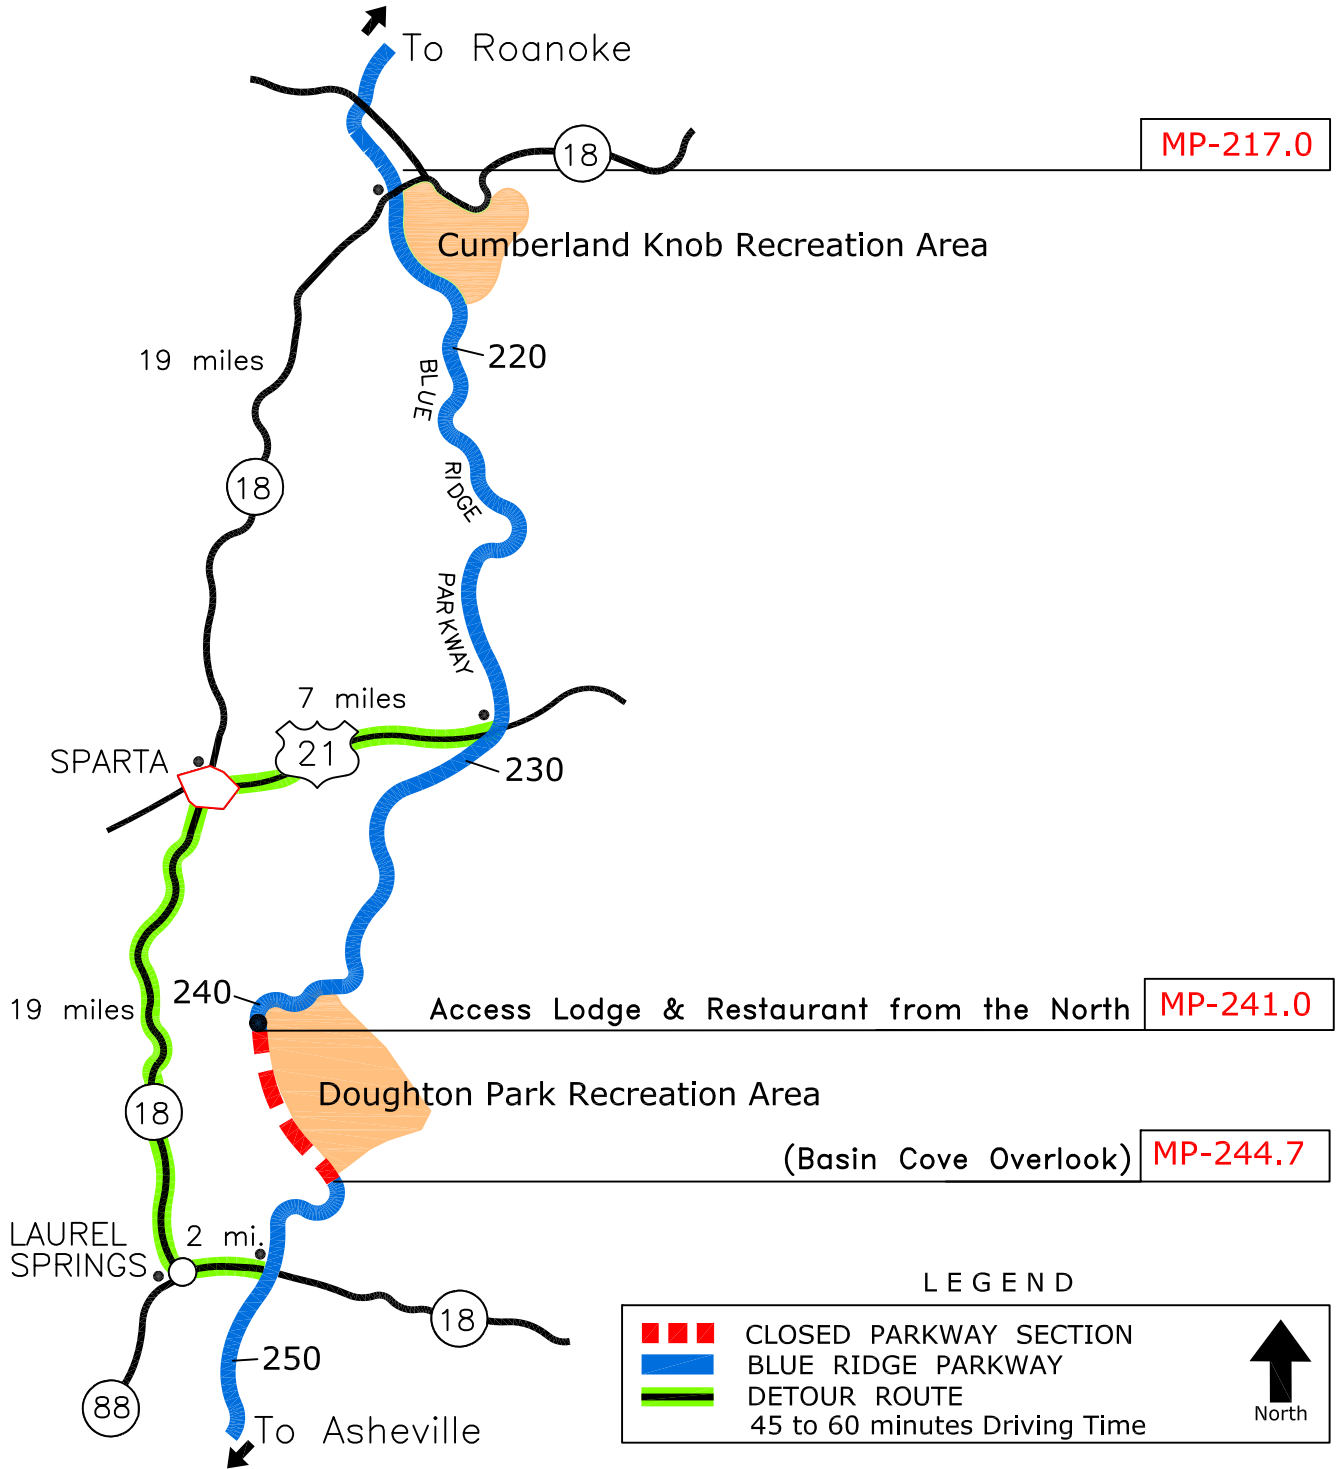

Detour Map
 Blue Ridge Parkway Guardwall Reconstruction
 November 1, 2010 until Spring, 2011

Call (828)298-0398 for most current updates
 or check our website at www.nps.gov/blri