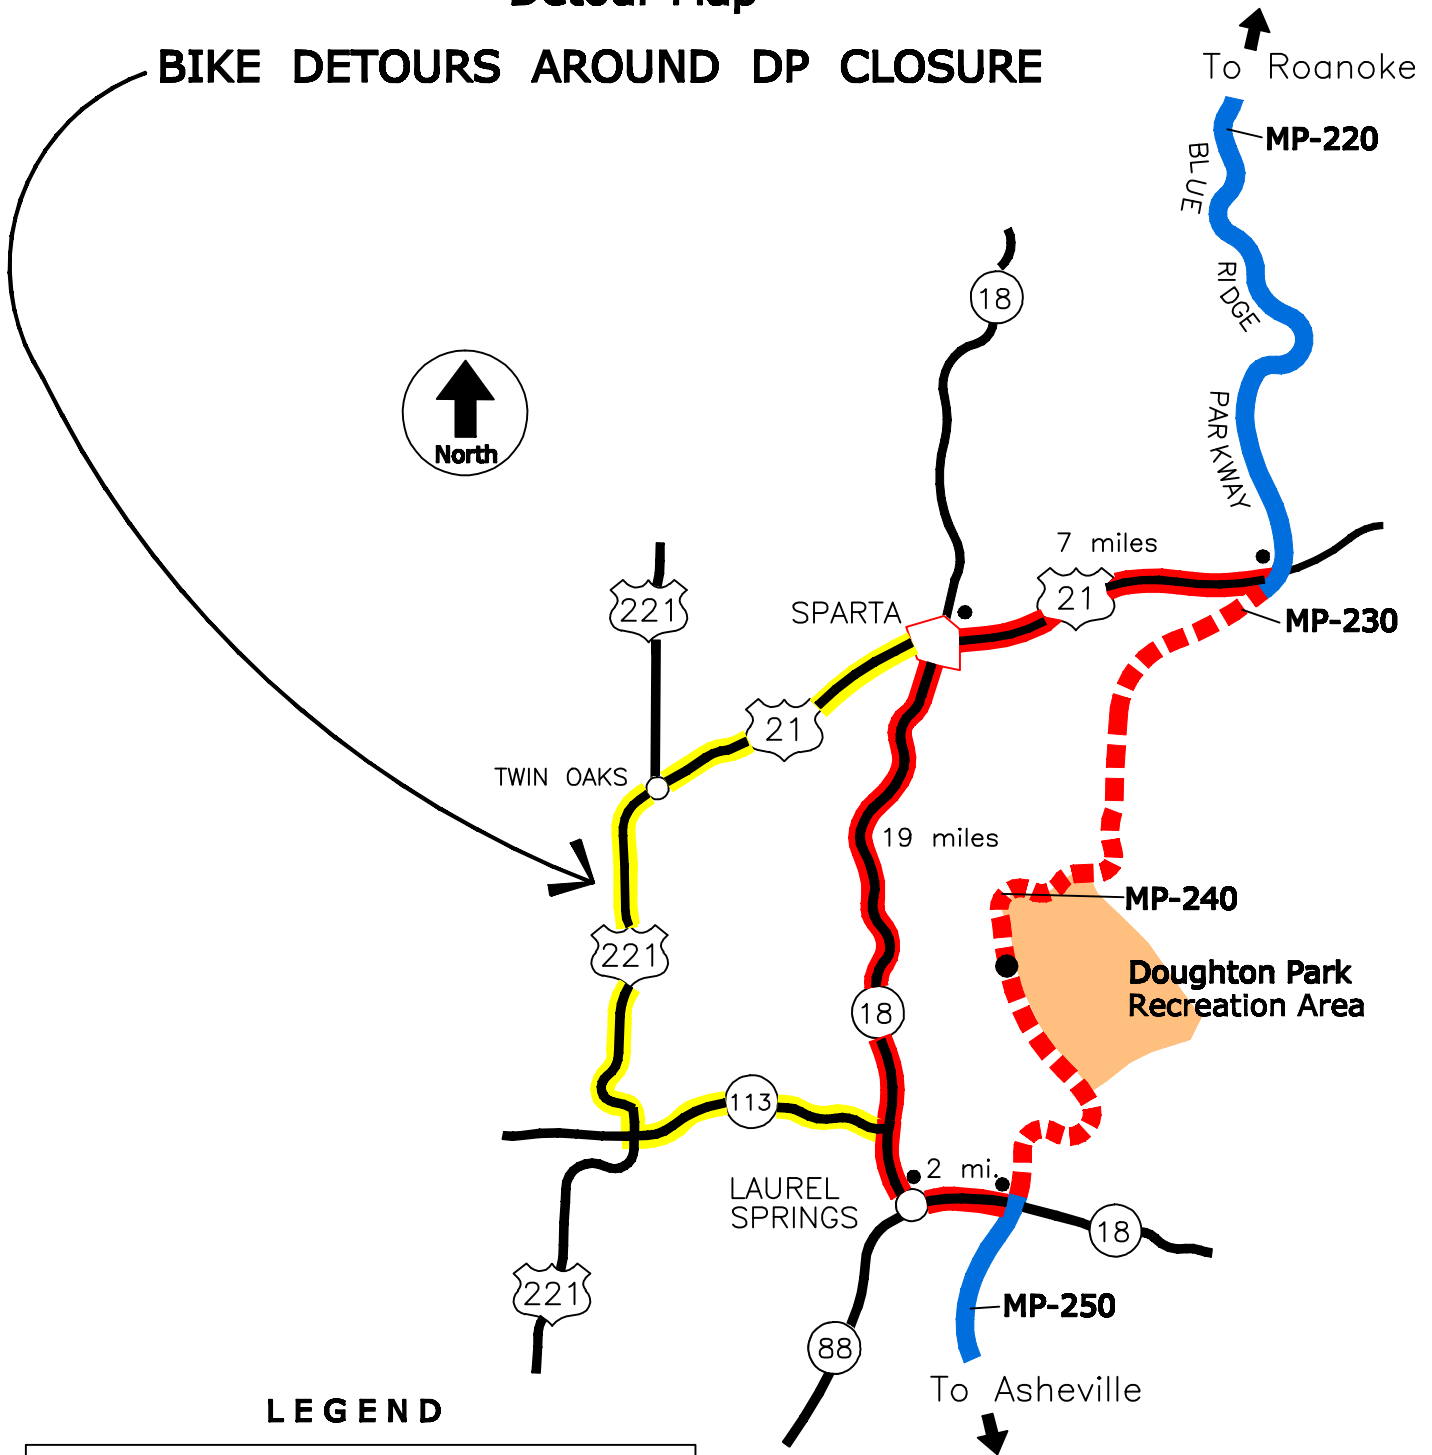

Detour Map

BIKE DETOURS AROUND DP CLOSURE

Call (828)298-0398 for most current updates
or check our website at www.nps.gov/blri