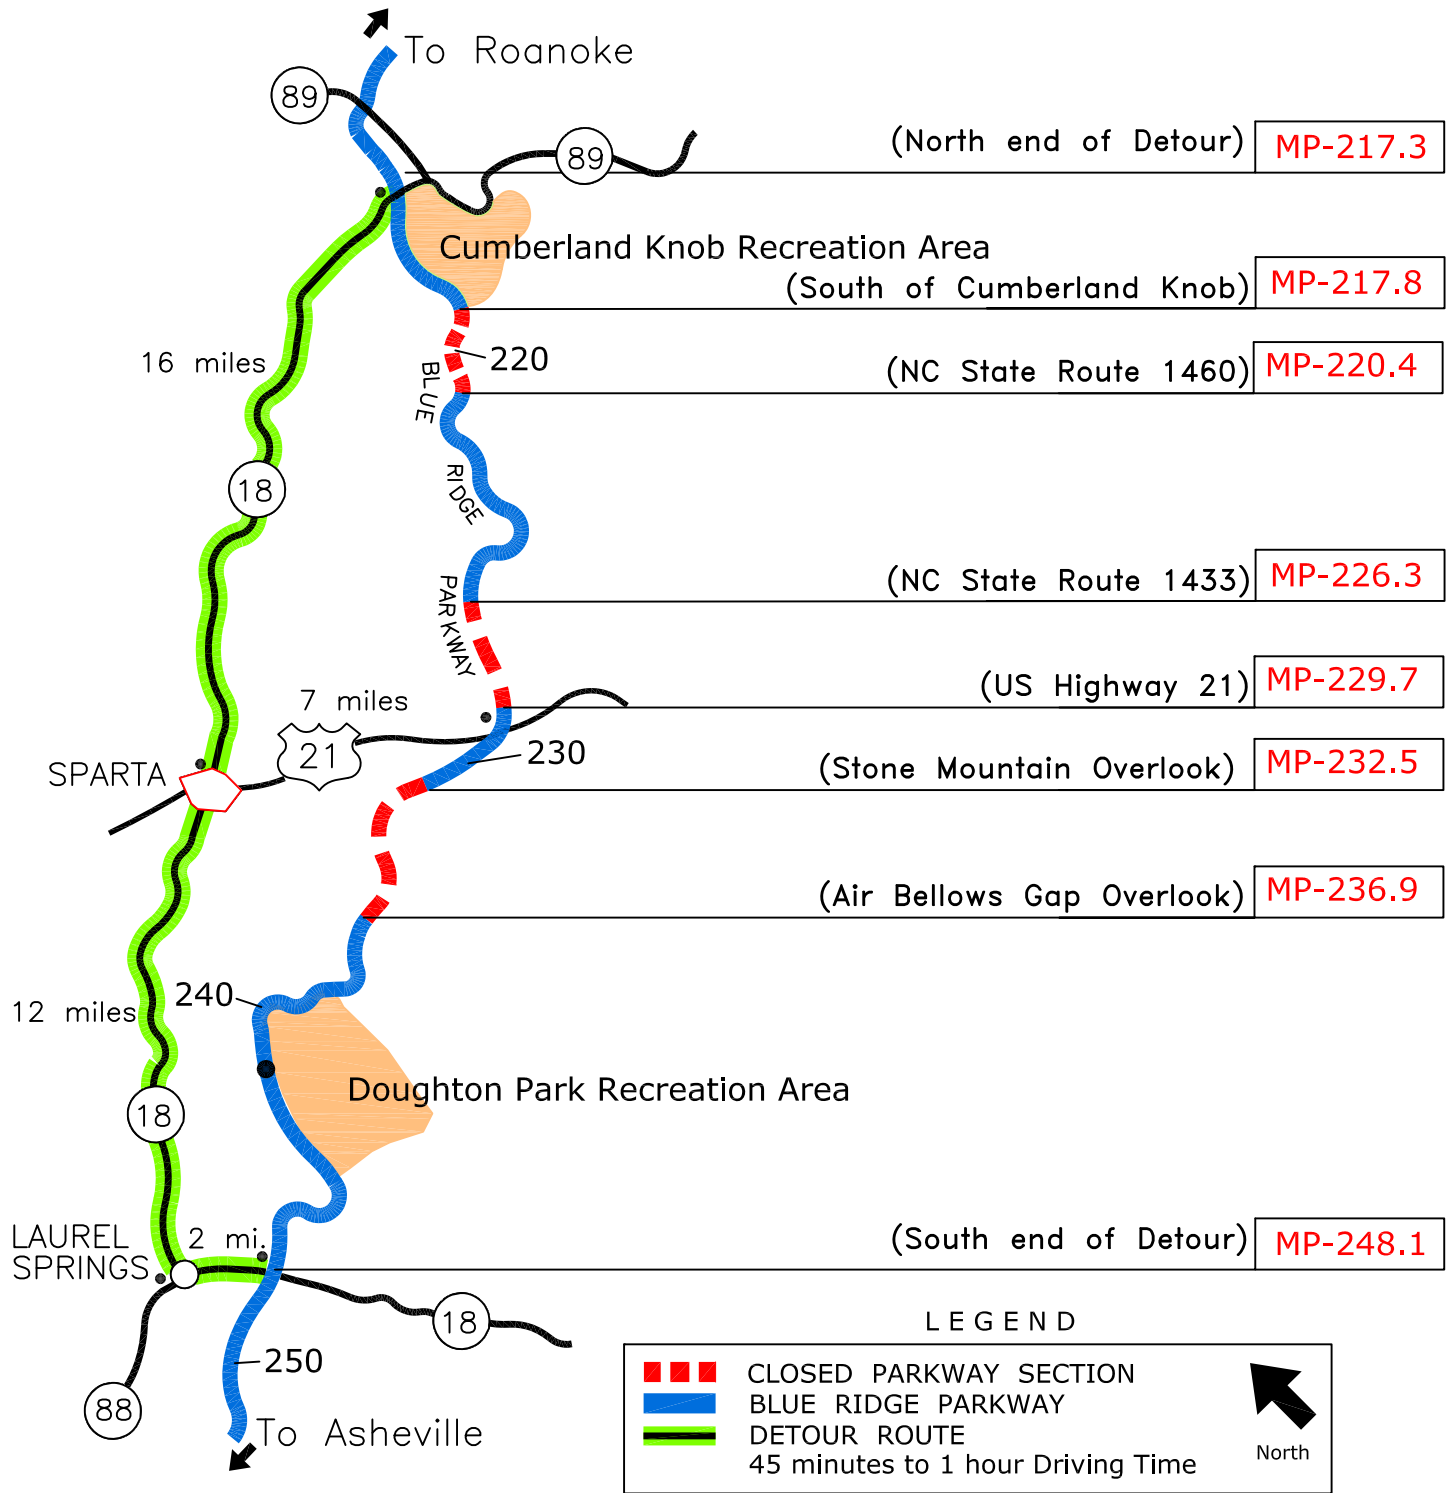

Detour Map

Blue Ridge Parkway Guardwall Reconstruction

Road Closure until Summer 2012

Call (828)298-0398 for most current updates
 or check our website at www.nps.gov/blri