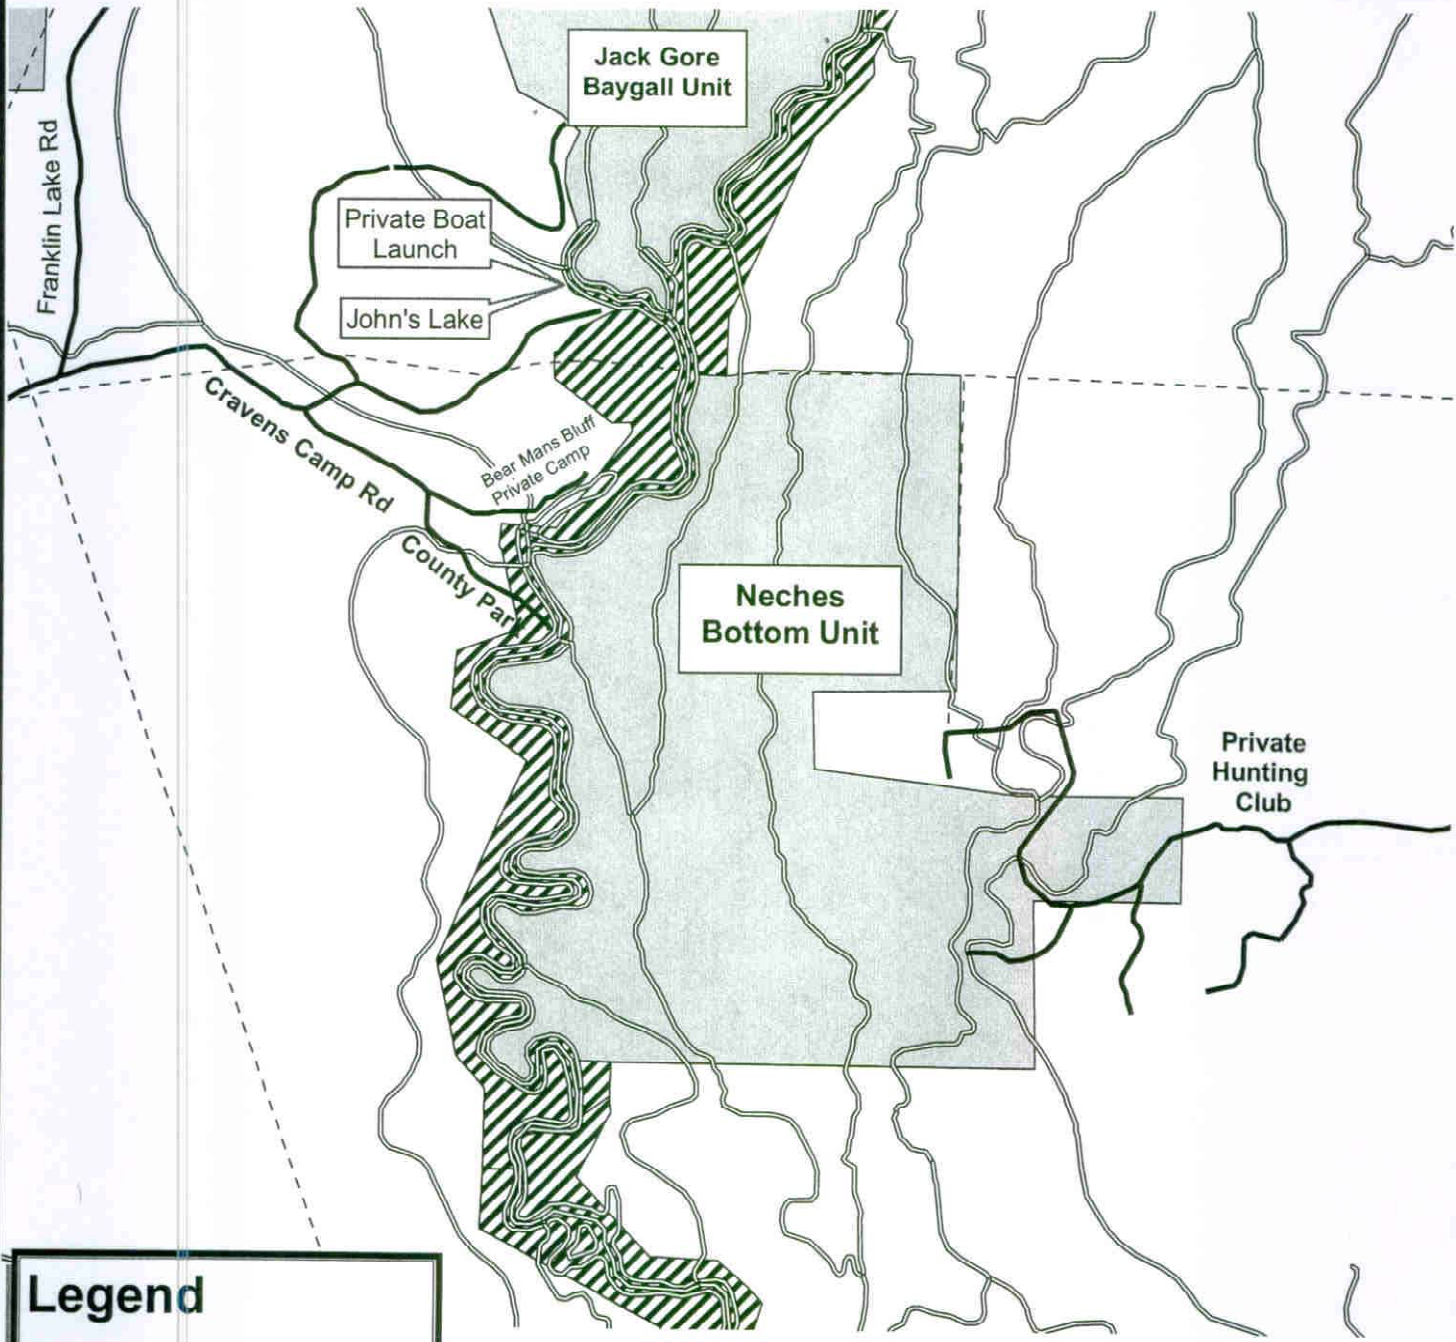

# Neches Bottom Unit - Hunting Area Map

## Legend

- Rivers/Streams
- Roads
- Pipelines
- Hunting Area
- NO HUNTING

0 0.5 1 2 Miles

***NO HUNTING WITHIN 500 FEET OF A TRAIL,  
ROAD, OR RESIDENCE.  
WEAPONS MUST BE UNLOADED WHILE  
CROSSING A NON-HUNTING AREA TO A HUNTING AREA.***