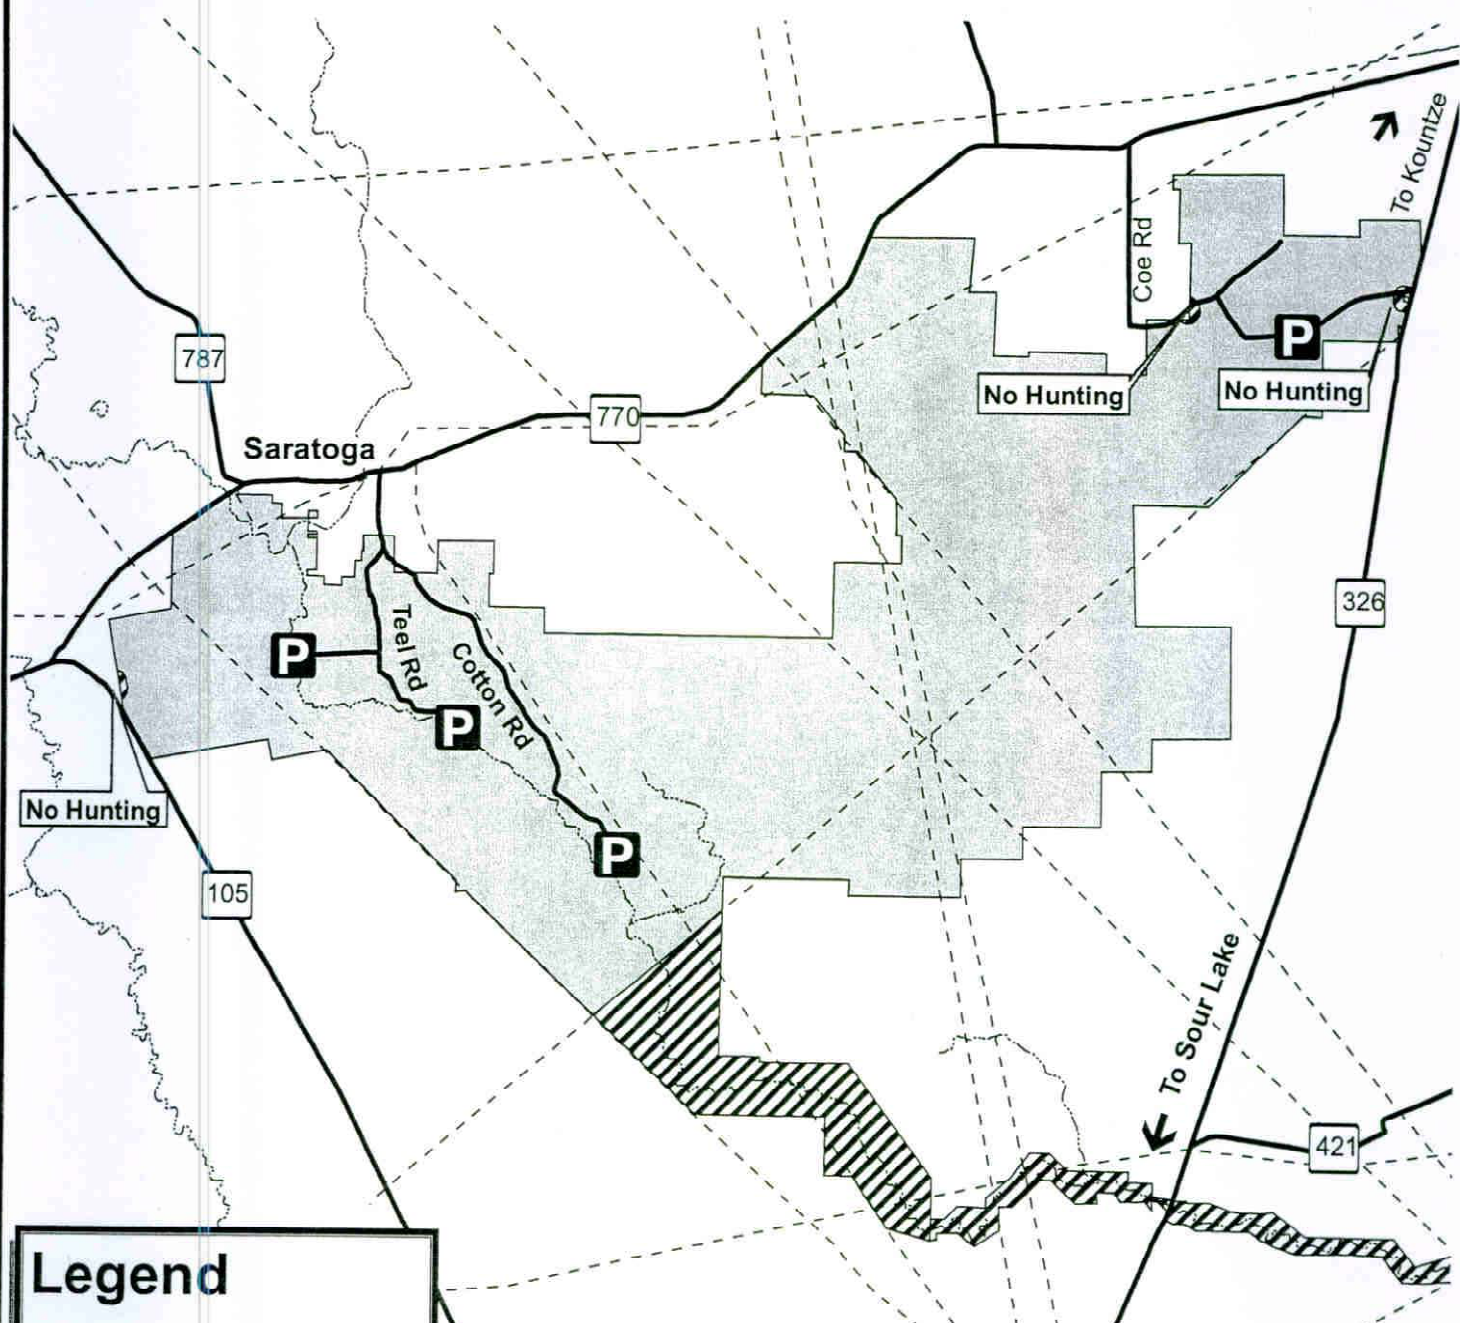

Lance Rosier Unit - Hunting Area Map

Legend

- Rivers/Streams
- Roads
- - - Pipelines
- Hunting Area
- ▨ NO HUNTING

**NO HUNTING WITHIN 500 FEET OF A TRAIL, ROAD, OR RESIDENCE.
WEAPONS MUST BE UNLOADED WHILE CROSSING A NON-HUNTING AREA TO A HUNTING AREA.
DO NOT TRESSPASS ON PRIVATE LAND.**