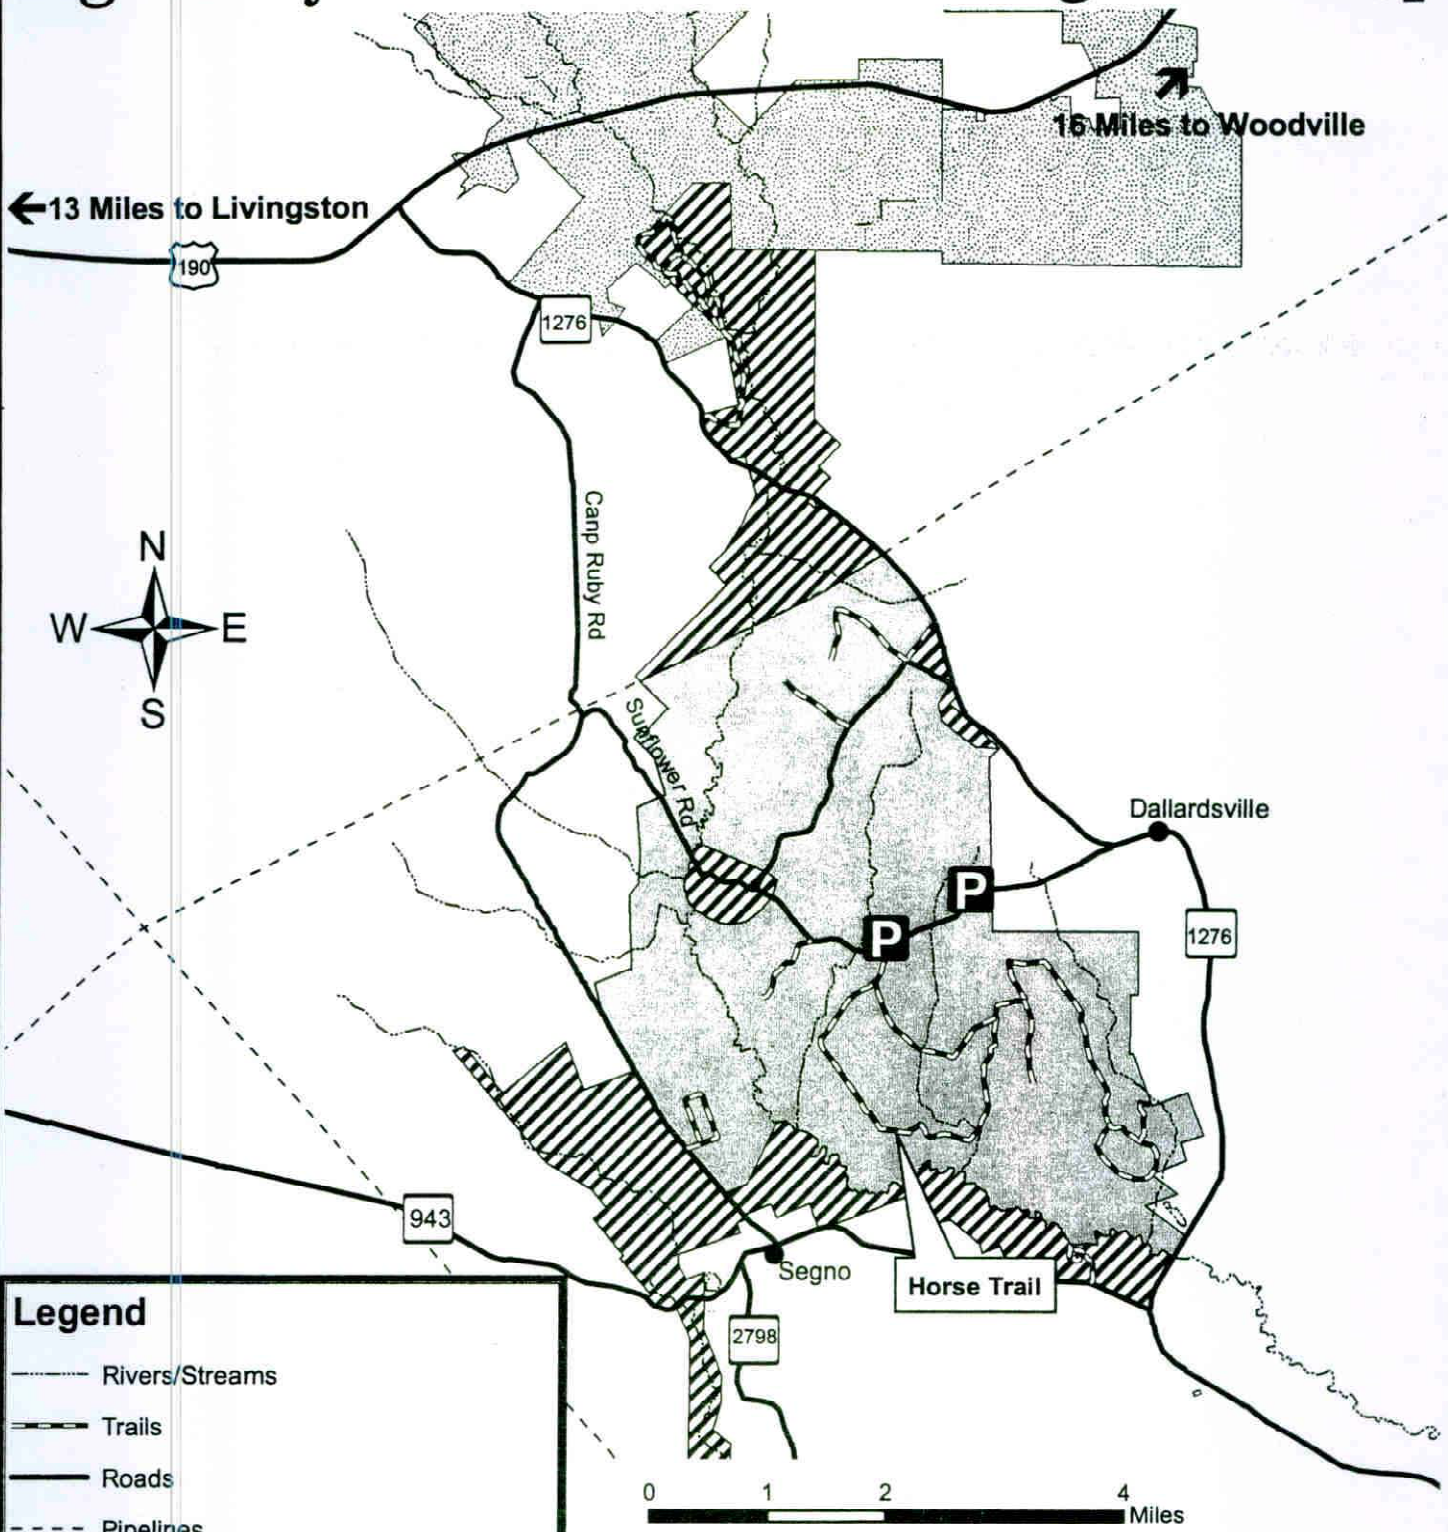

# Big Sandy Creek Unit - Hunting Area Map

**Legend**

- Rivers/Streams
- Trails
- Roads
- - - Pipelines
- ▨ Alabama Coushatta Indian Reservation
- ▤ Hunting Area
- ▧ NO HUNTING

**NO HUNTING WITHIN 500 FEET OF A TRAIL, ROAD, OR RESIDENCE.  
WEAPONS MUST BE UNLOADED WHILE CROSSING A NON-HUNTING AREA TO A HUNTING AREA.  
DO NOT TRESPASS ON PRIVATE LAND.**