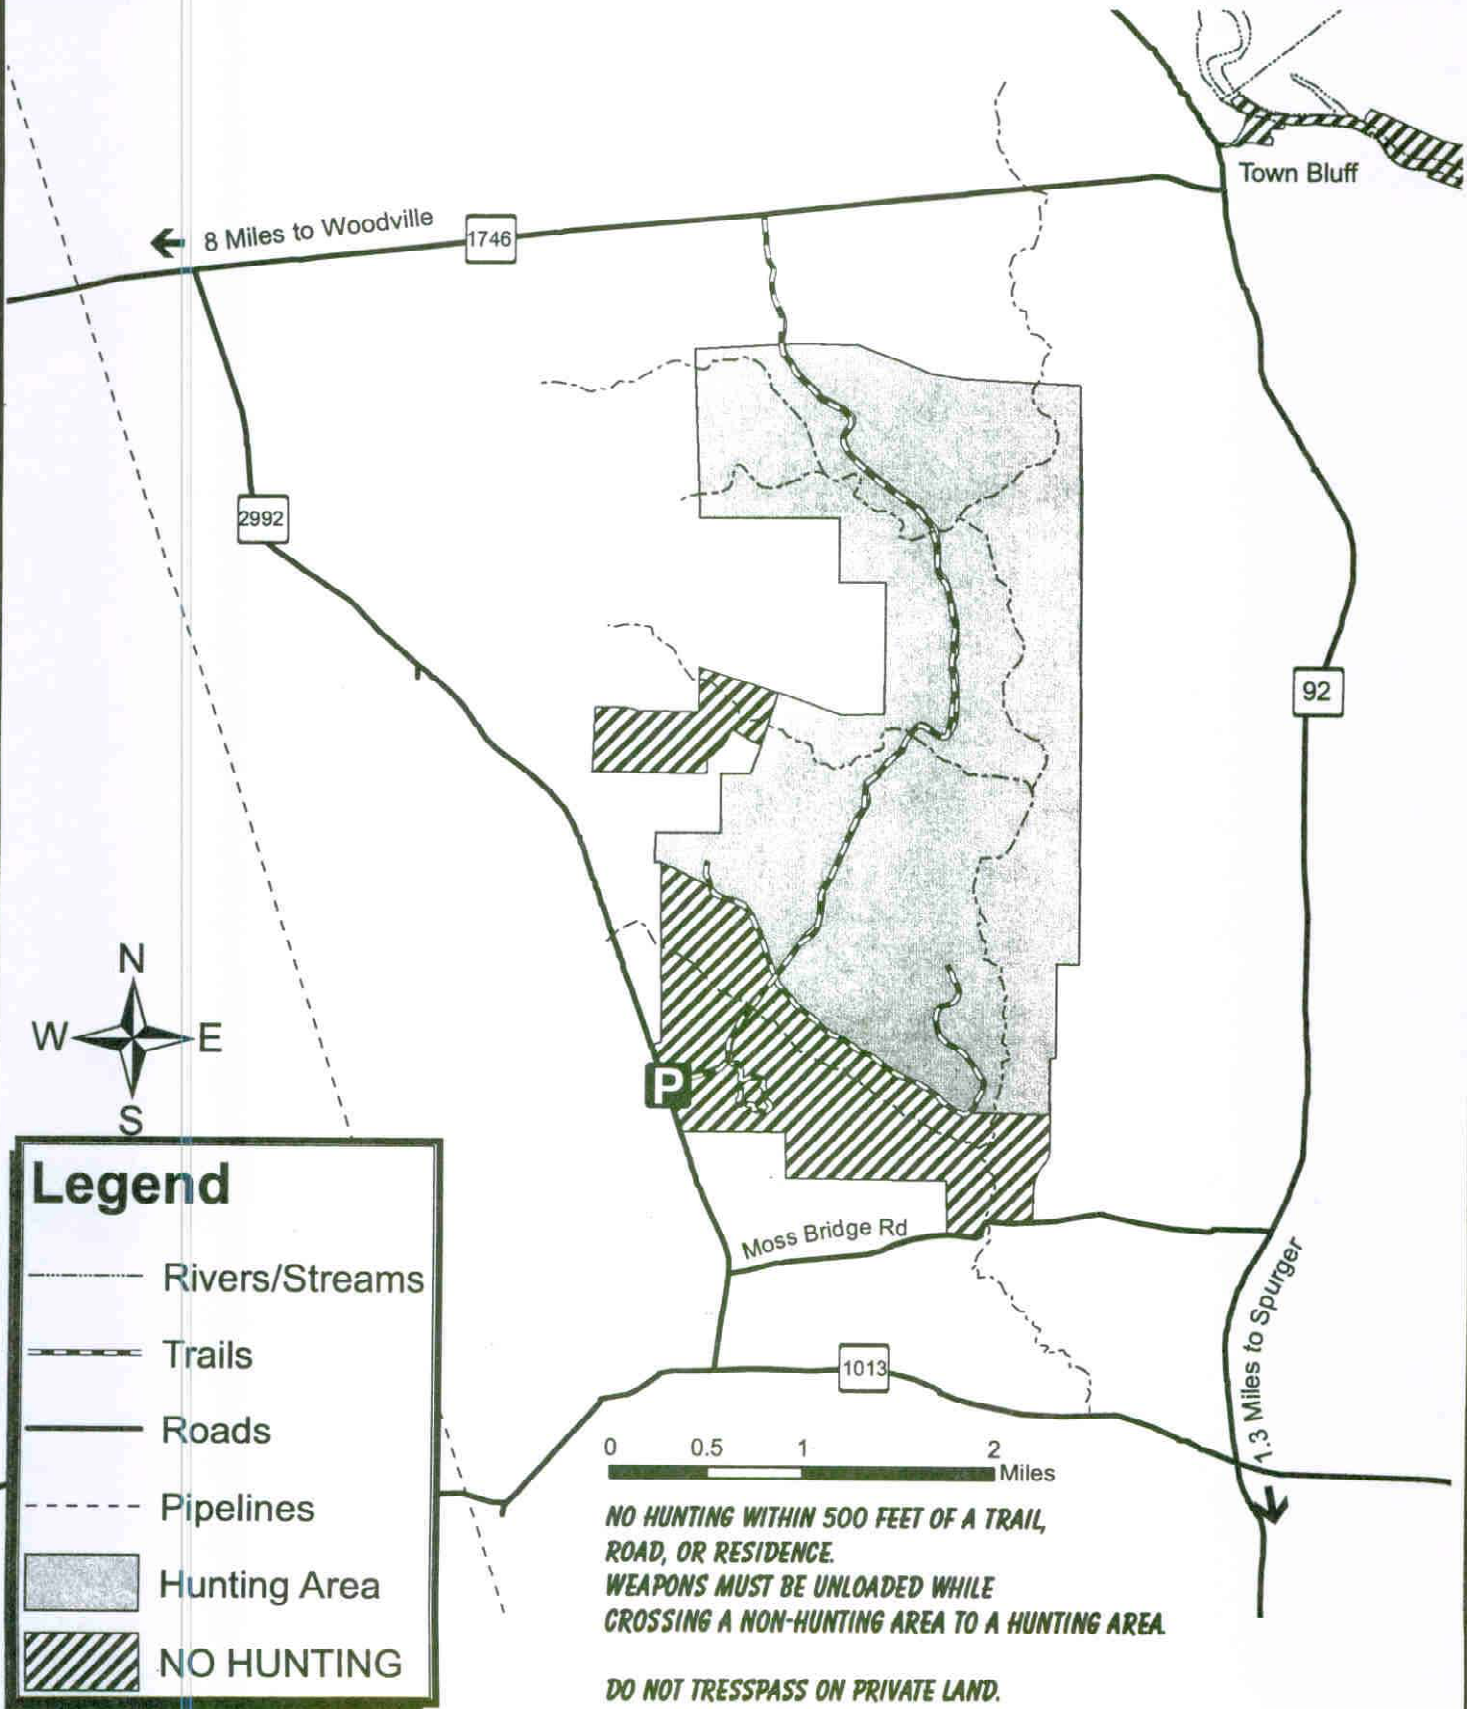

Beech Creek Unit - Hunting Area Map

**NO HUNTING WITHIN 500 FEET OF A TRAIL, ROAD, OR RESIDENCE.
WEAPONS MUST BE UNLOADED WHILE CROSSING A NON-HUNTING AREA TO A HUNTING AREA.**

DO NOT TRESPASS ON PRIVATE LAND.