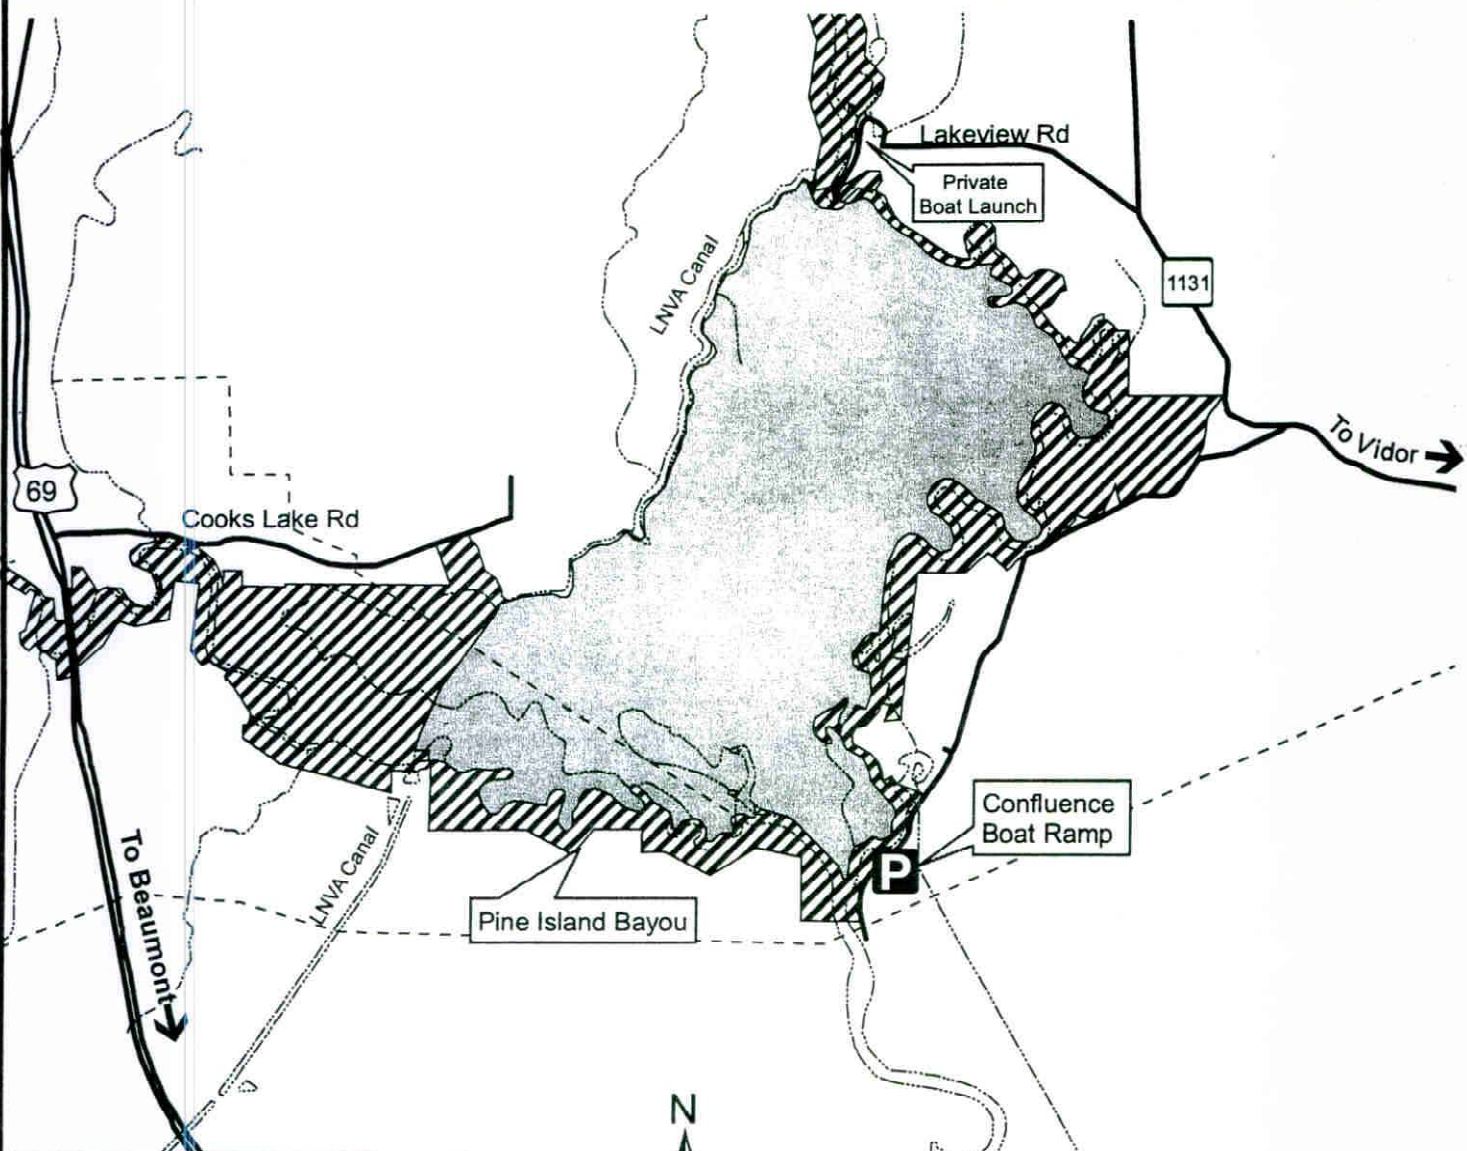

Beaumont Unit - Hunting Area Map

Legend

-  Rivers/Streams
-  Roads
-  Pipelines
-  Hunting Area
-  NO HUNTING

***NO HUNTING WITHIN 500 FEET OF A TRAIL,
ROAD, OR RESIDENCE.
WEAPONS MUST BE UNLOADED WHILE
CROSSING A NON-HUNTING AREA TO A HUNTING AREA.
DO NOT TRESSPASS ON PRIVATE LAND.***