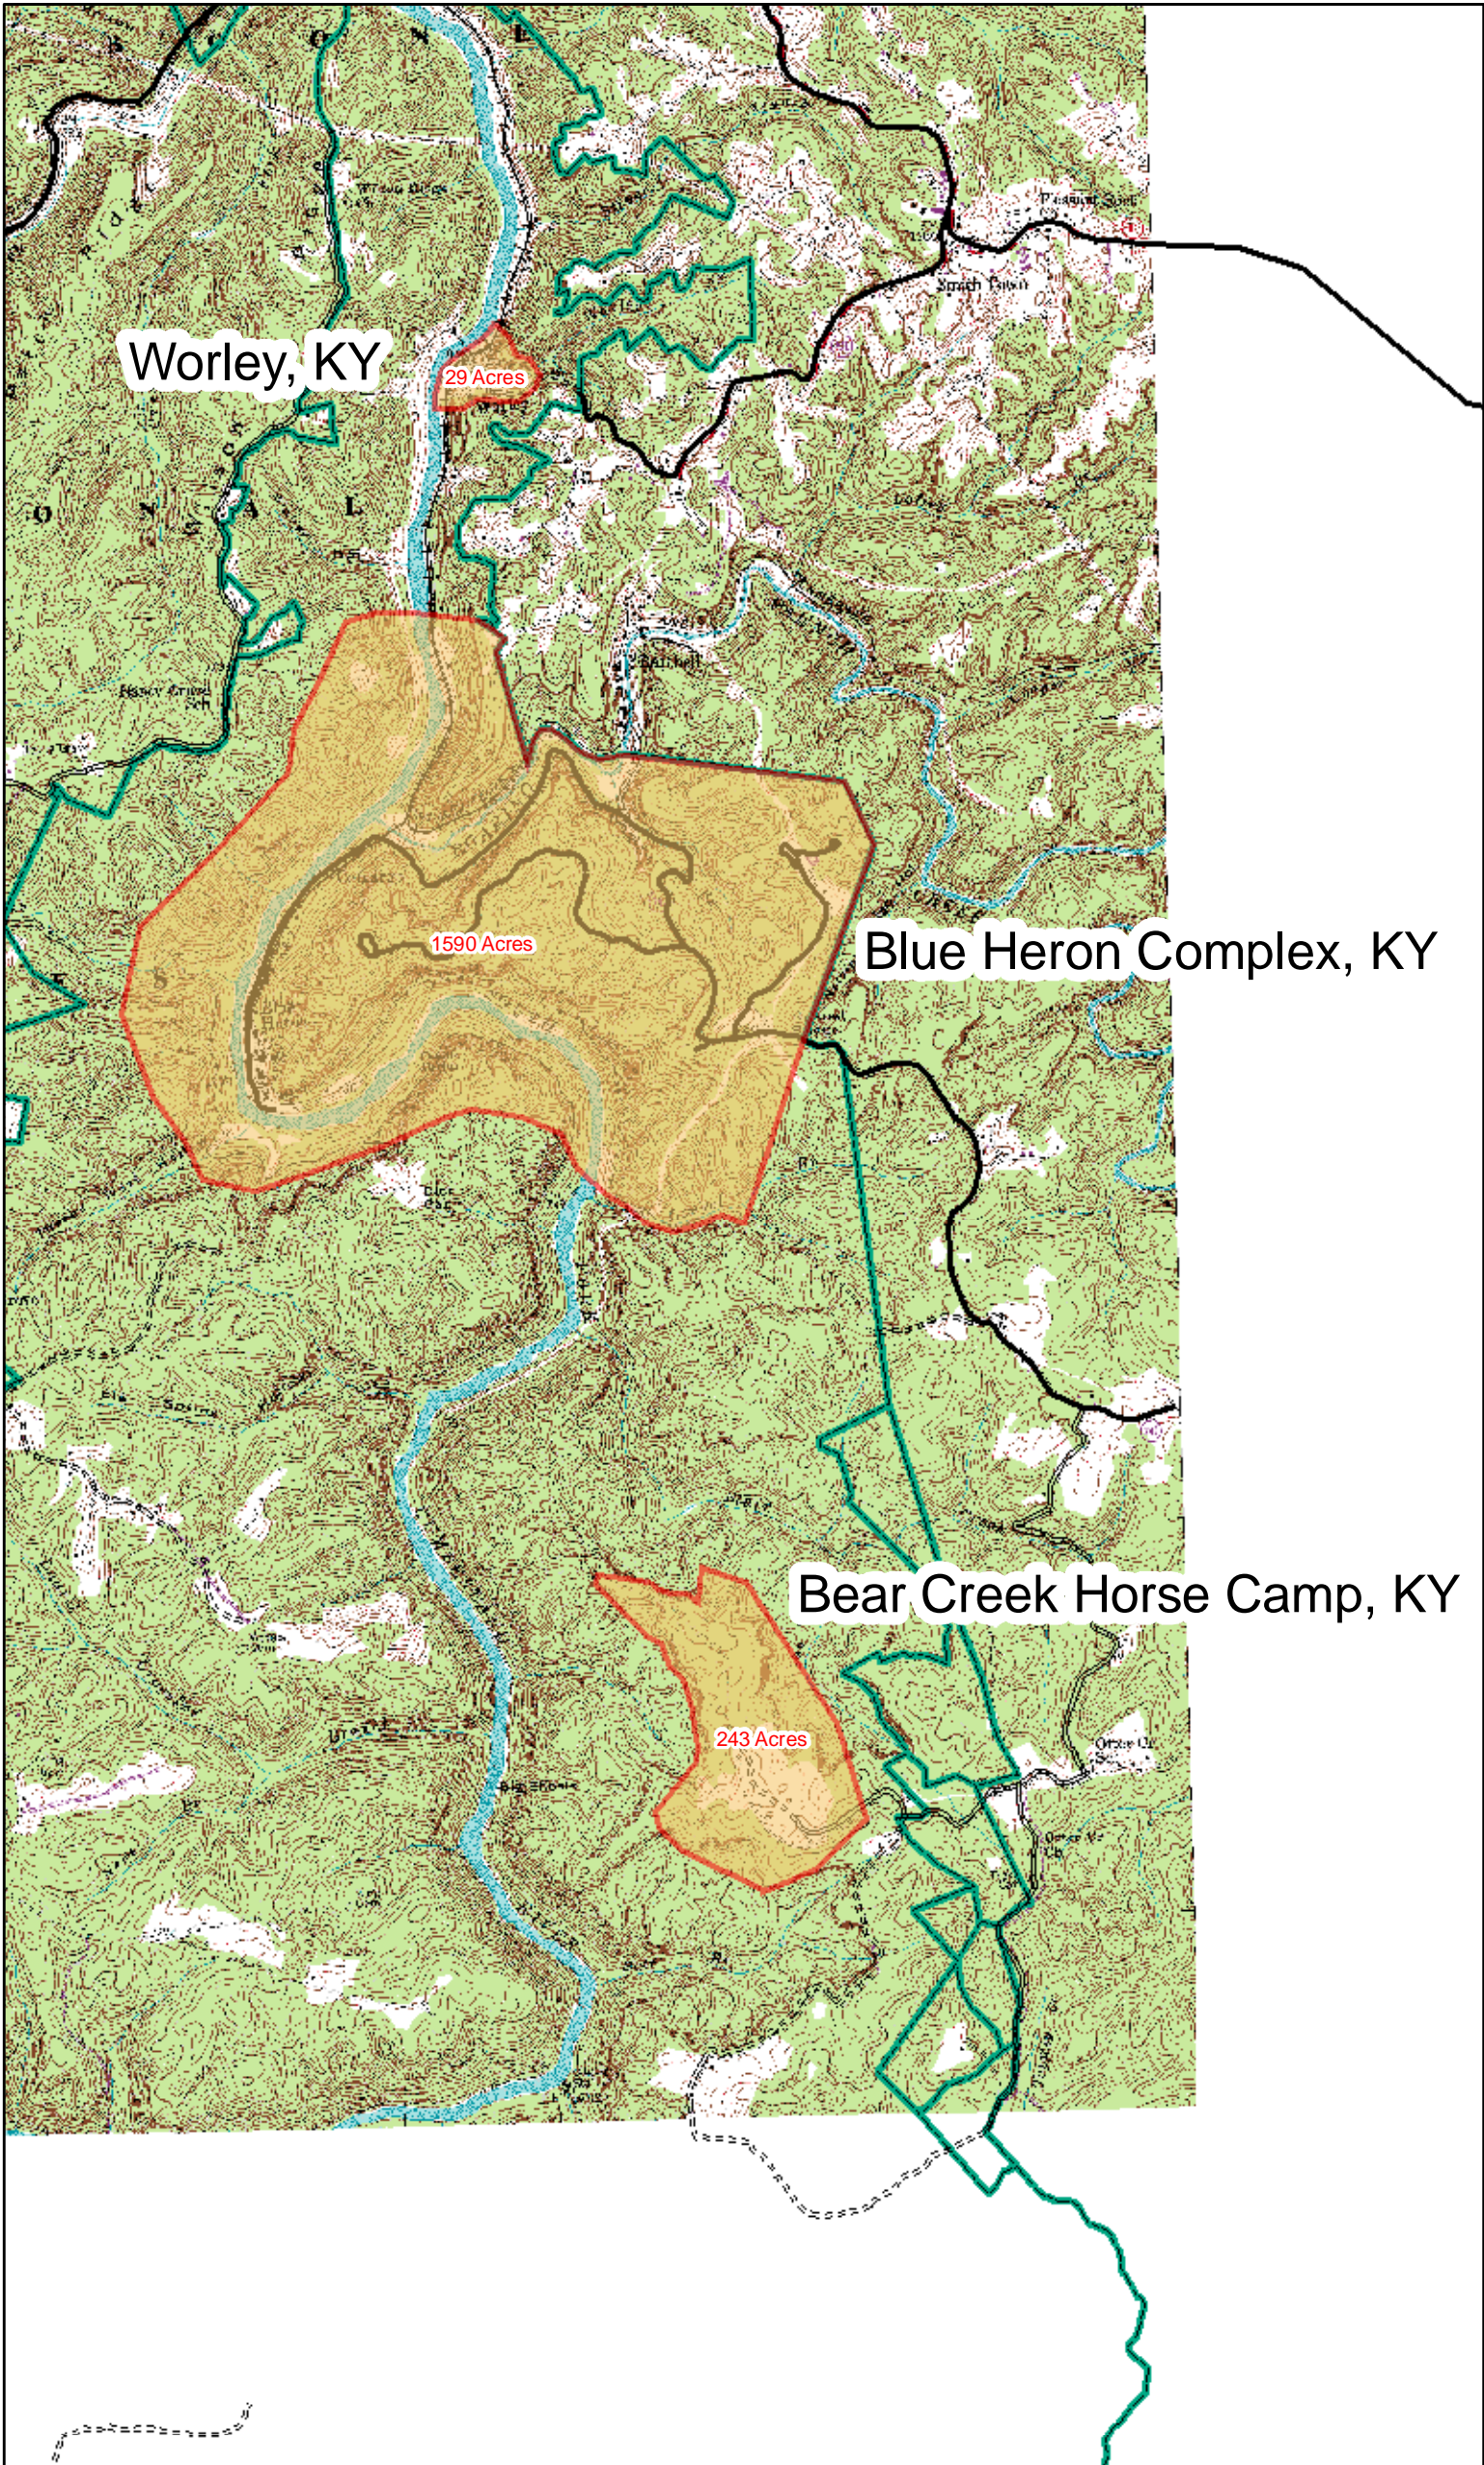

Worley, KY

29 Acres

Blue Heron Complex, KY

1590 Acres

Bear Creek Horse Camp, KY

243 Acres