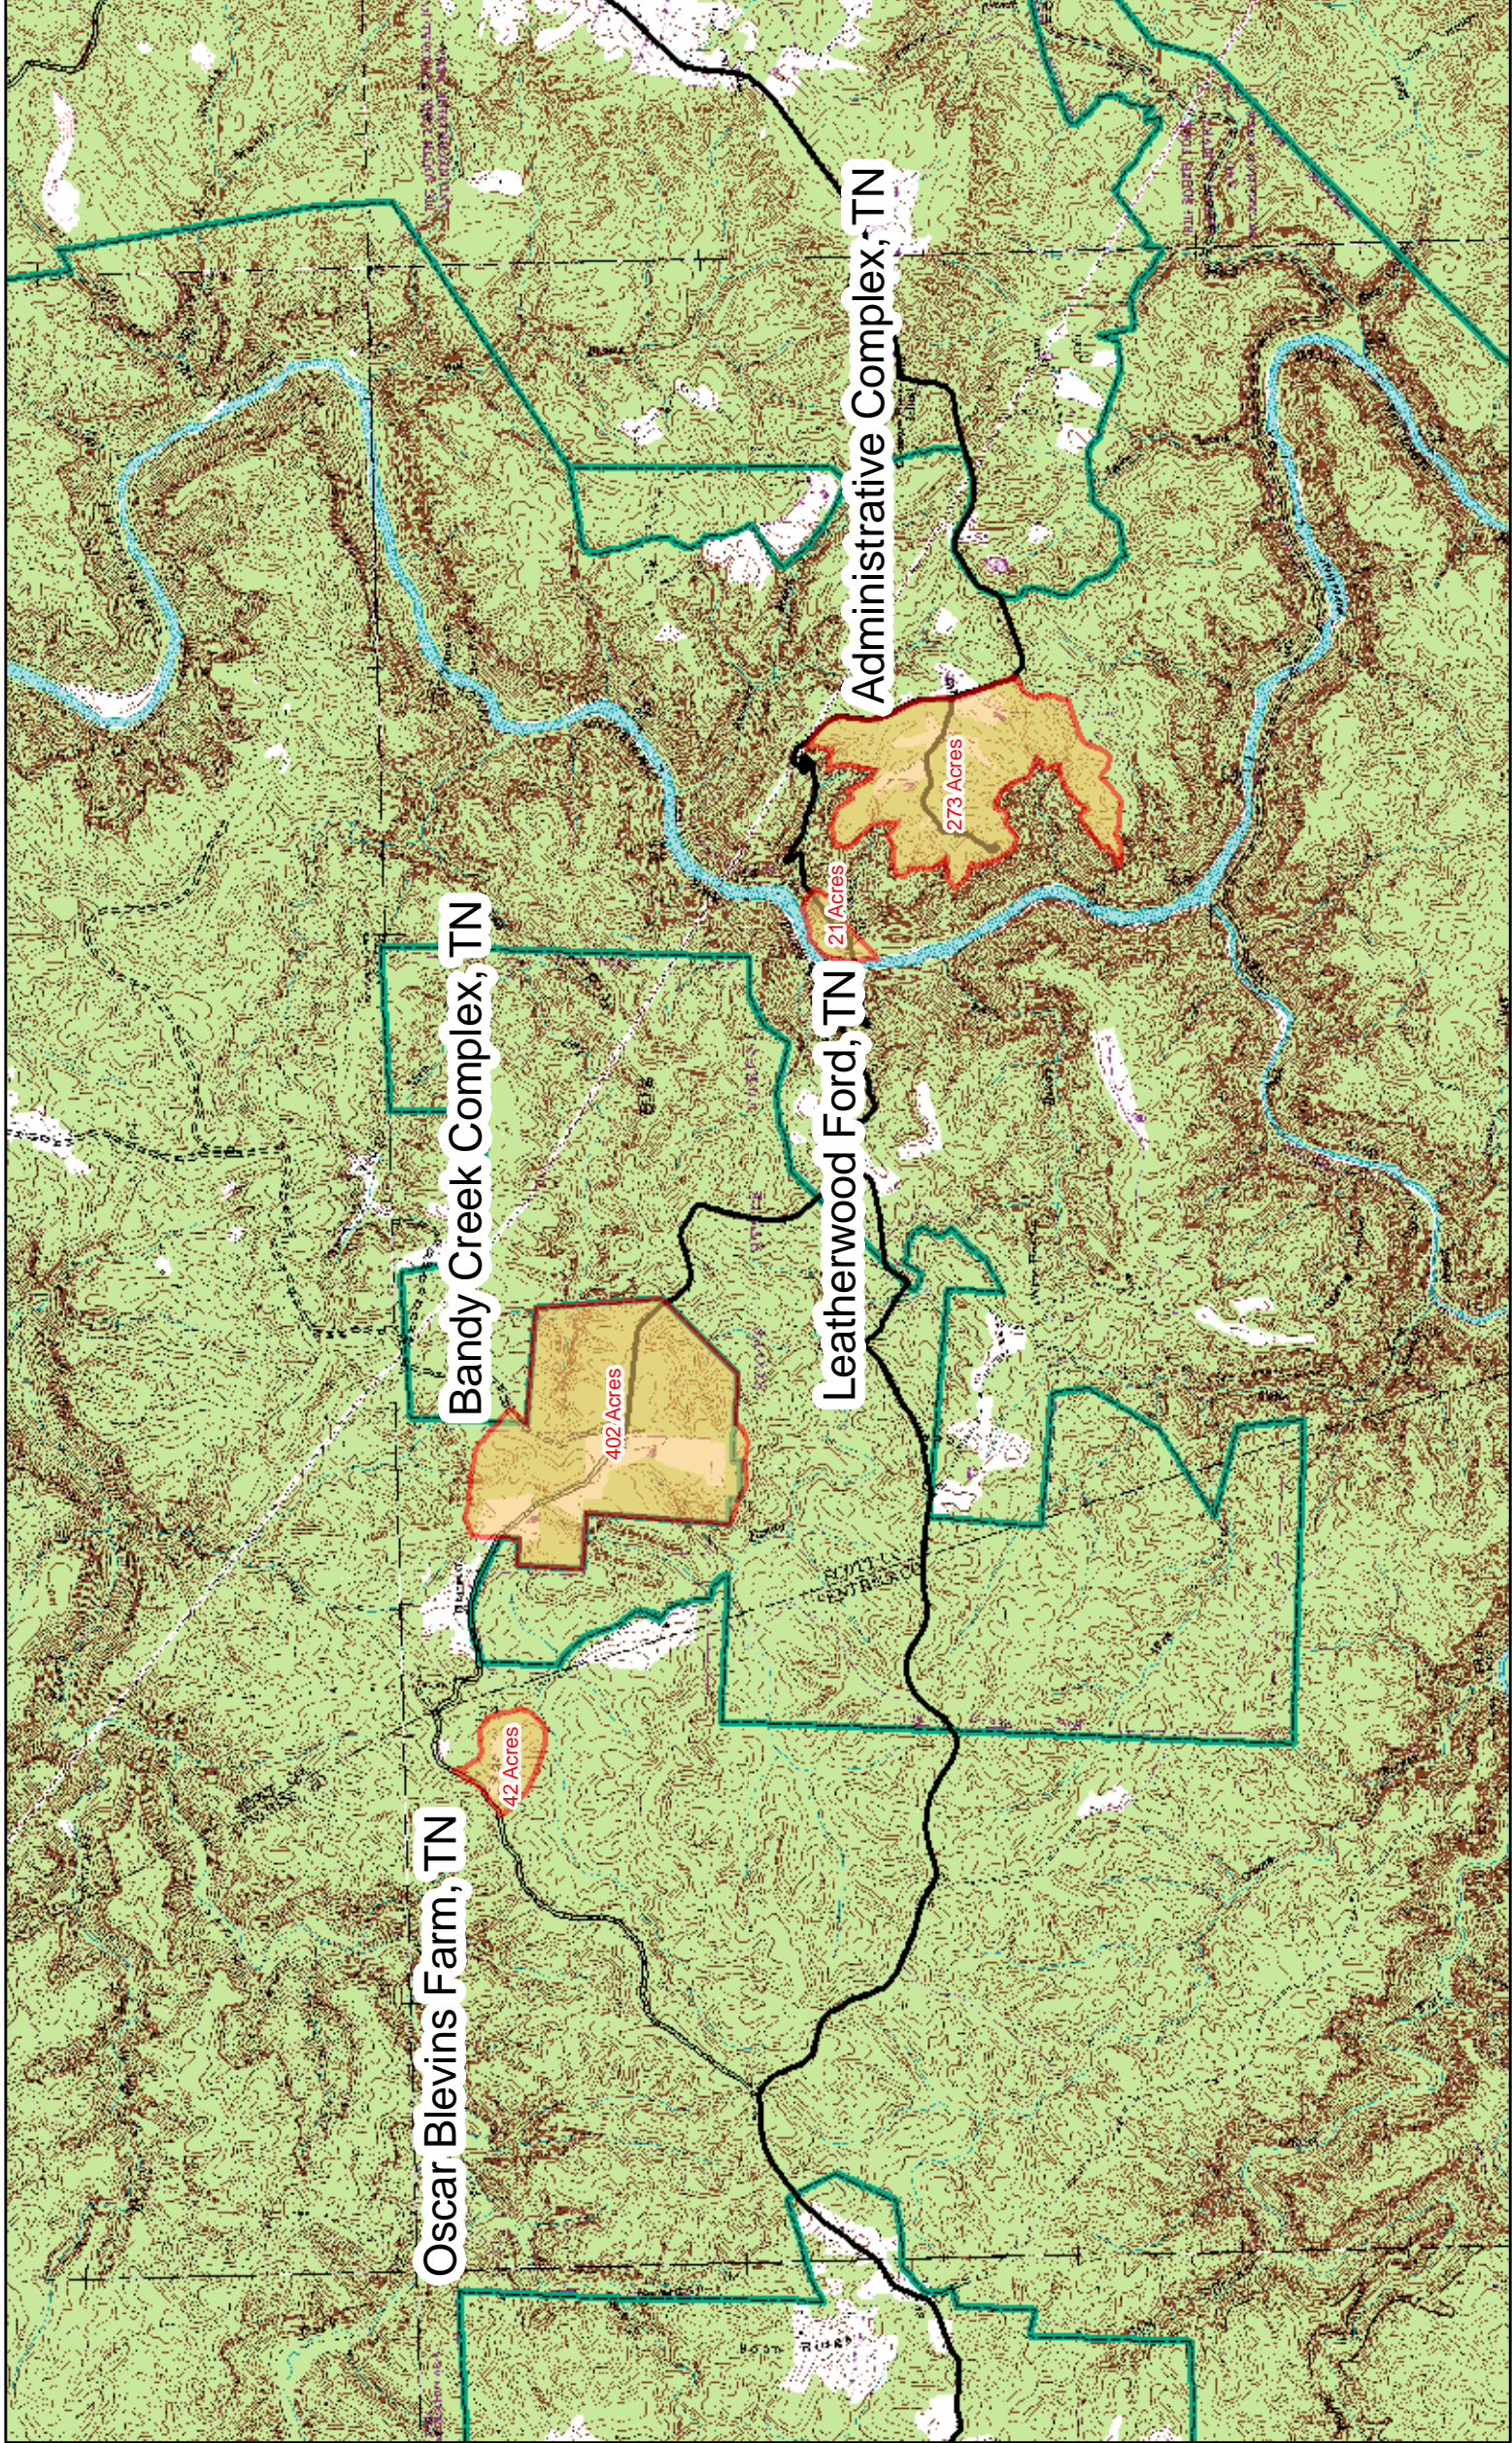

Yahoo Falls Picnic Area, KY

Alum Ford, KY

Yamacraw, KY

284 Acres

113 Acres

128 Acres

29 Acres

Worley, KY

29 Acres

Blue Heron Complex, KY

1590 Acres

Bear Creek Horse Camp, KY

243 Acres

Oscar Blevins Farm, TN

42 Acres

Bandy Creek Complex, TN

402 Acres

Leatherwood Ford, TN

21 Acres

Administrative Complex, TN

273 Acres

Station Camp Horse Camp, TN

144 Acres

Station Camp Crossing, TN

97 Acres

Charit Creek, TN

52 Acres

287 Acres

Burnt Mill, TN

120 Acres

Brewster Bridge, TN

42 Acres