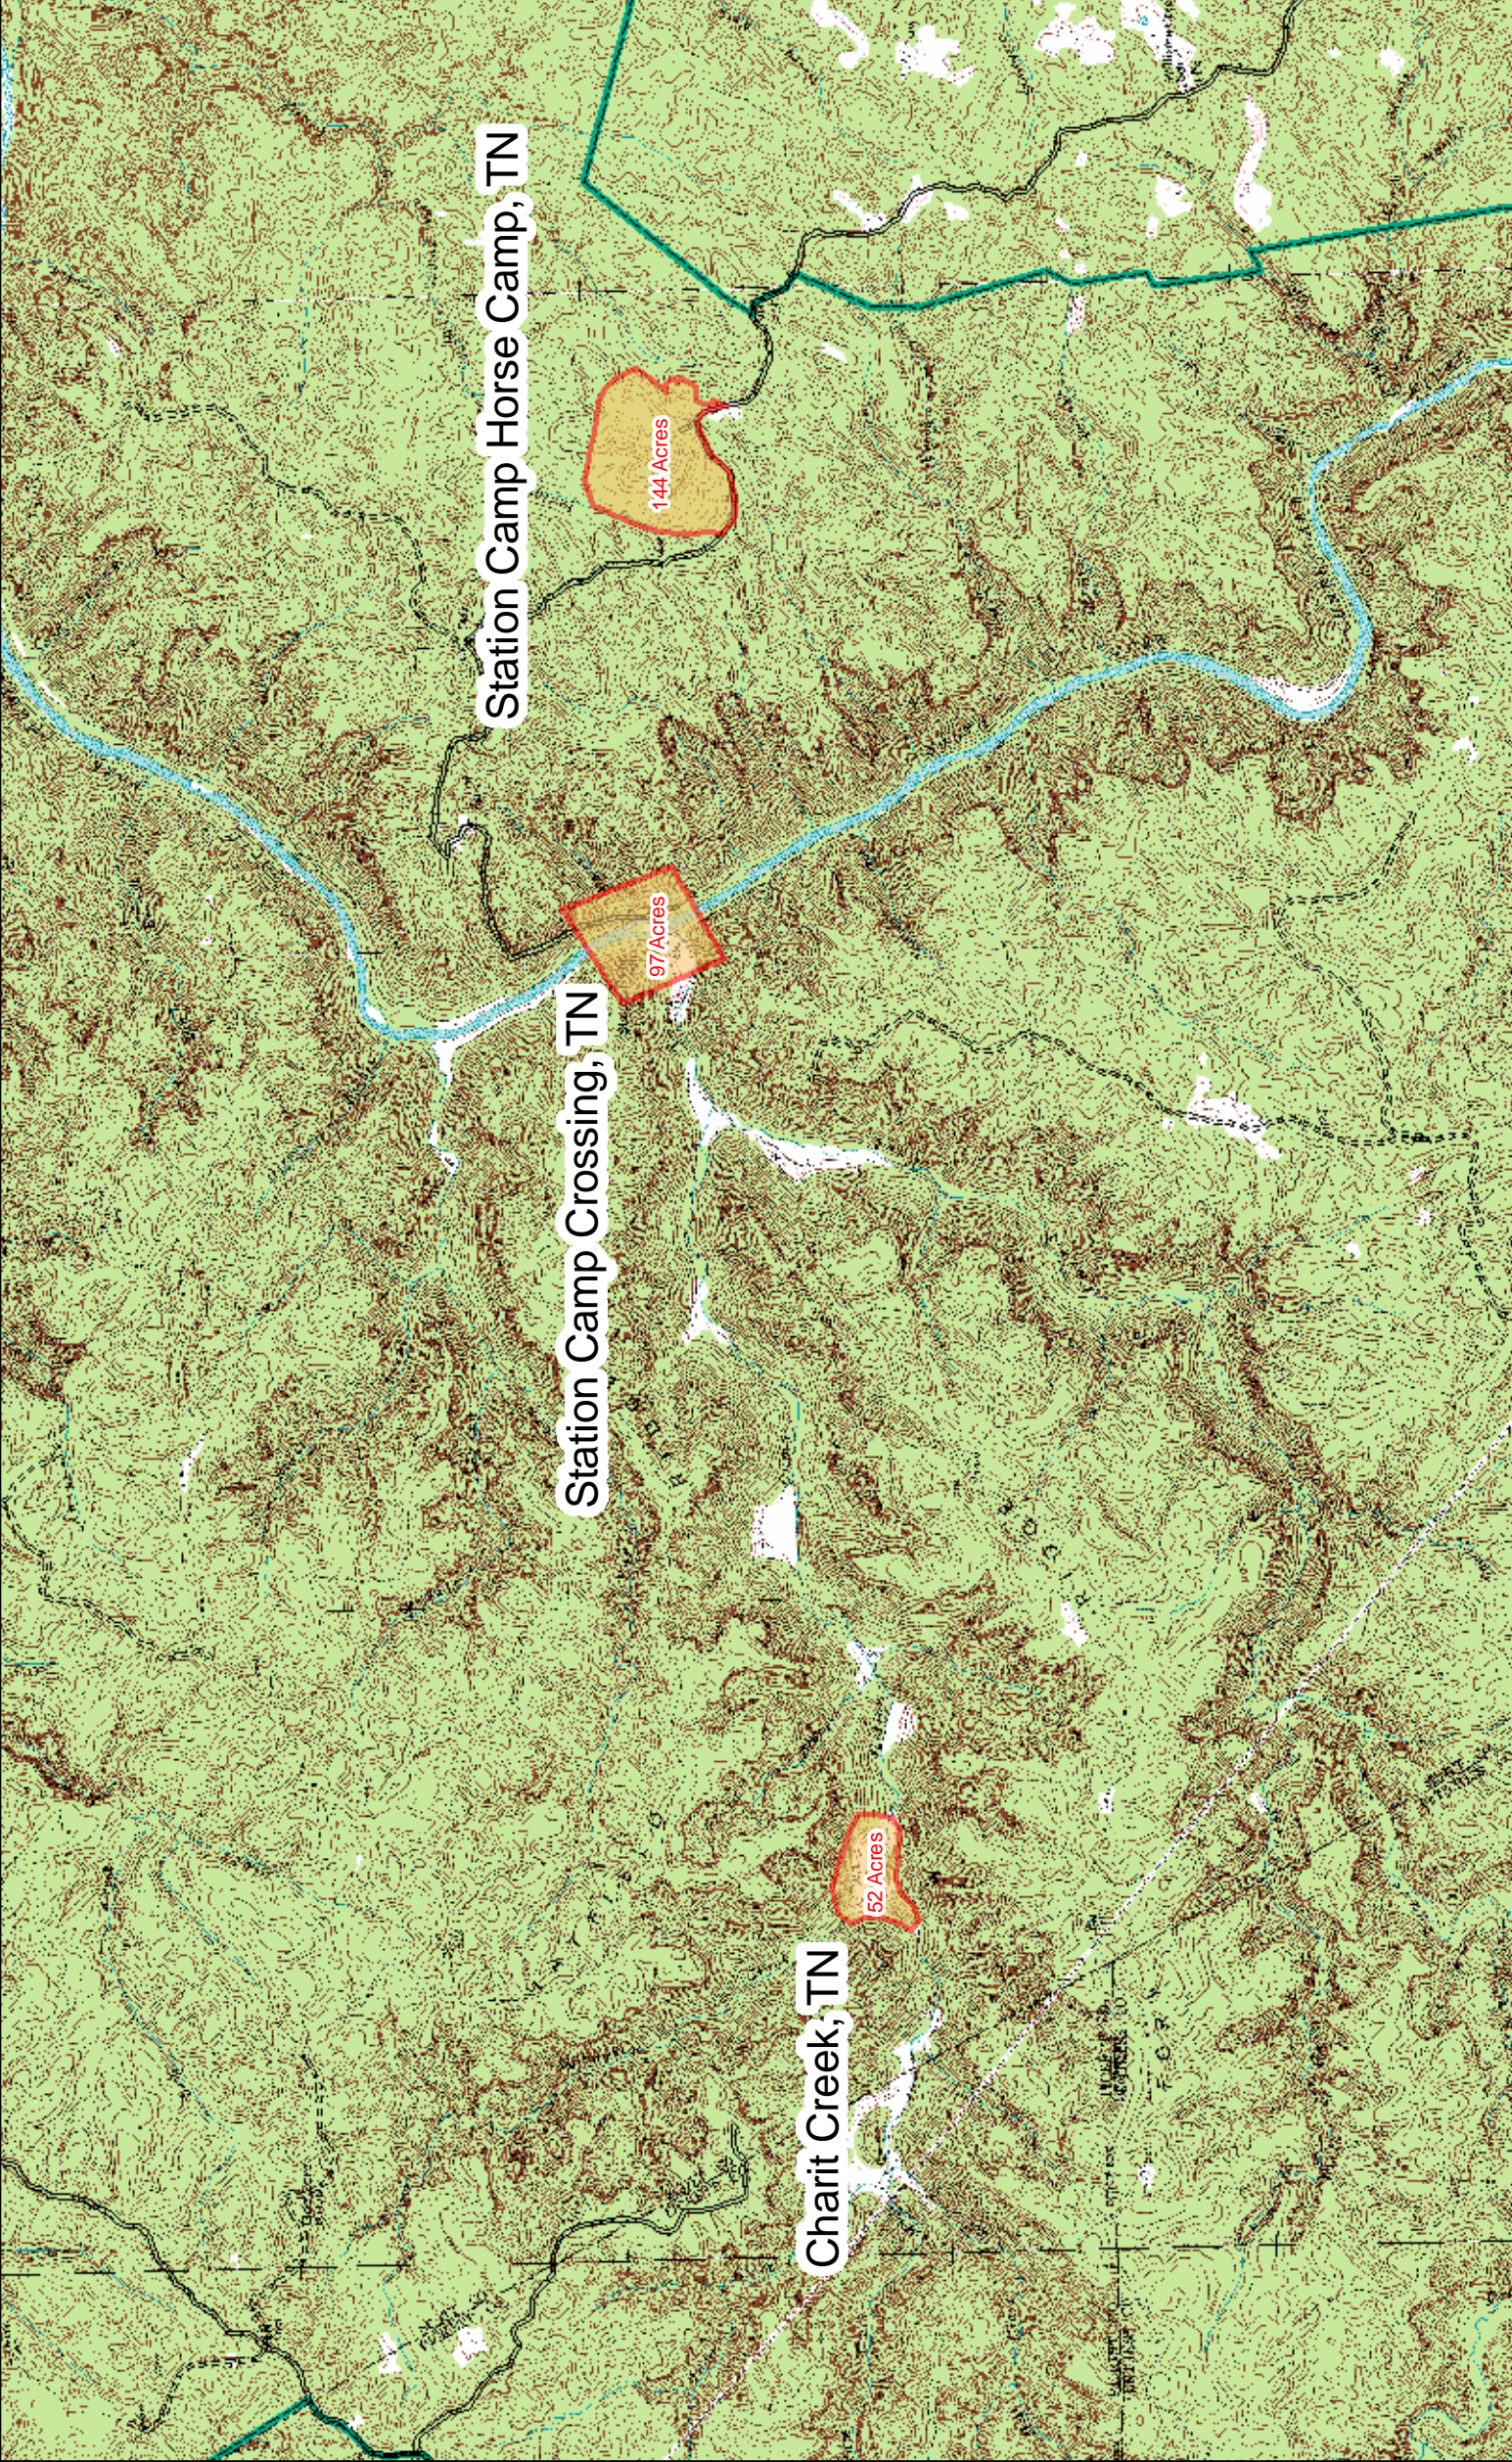

29 Acres

Blue Heron Complex, KY

1590 Acres

Bear Creek Horse Camp, KY

243 Acres

Oscar Blevins Farm, TN

42 Acres

Bandy Creek Complex, TN

402 Acres

Leatherwood Ford, TN

21 Acres

Administrative Complex, TN

273 Acres

Station Camp Horse Camp, TN

144 Acres

Station Camp Crossing, TN

97 Acres

Charit Creek, TN

52 Acres

287 Acres

Burnt Mill, TN

120 Acres

Brewster Bridge, TN

42 Acres

Peters Bridge, TN