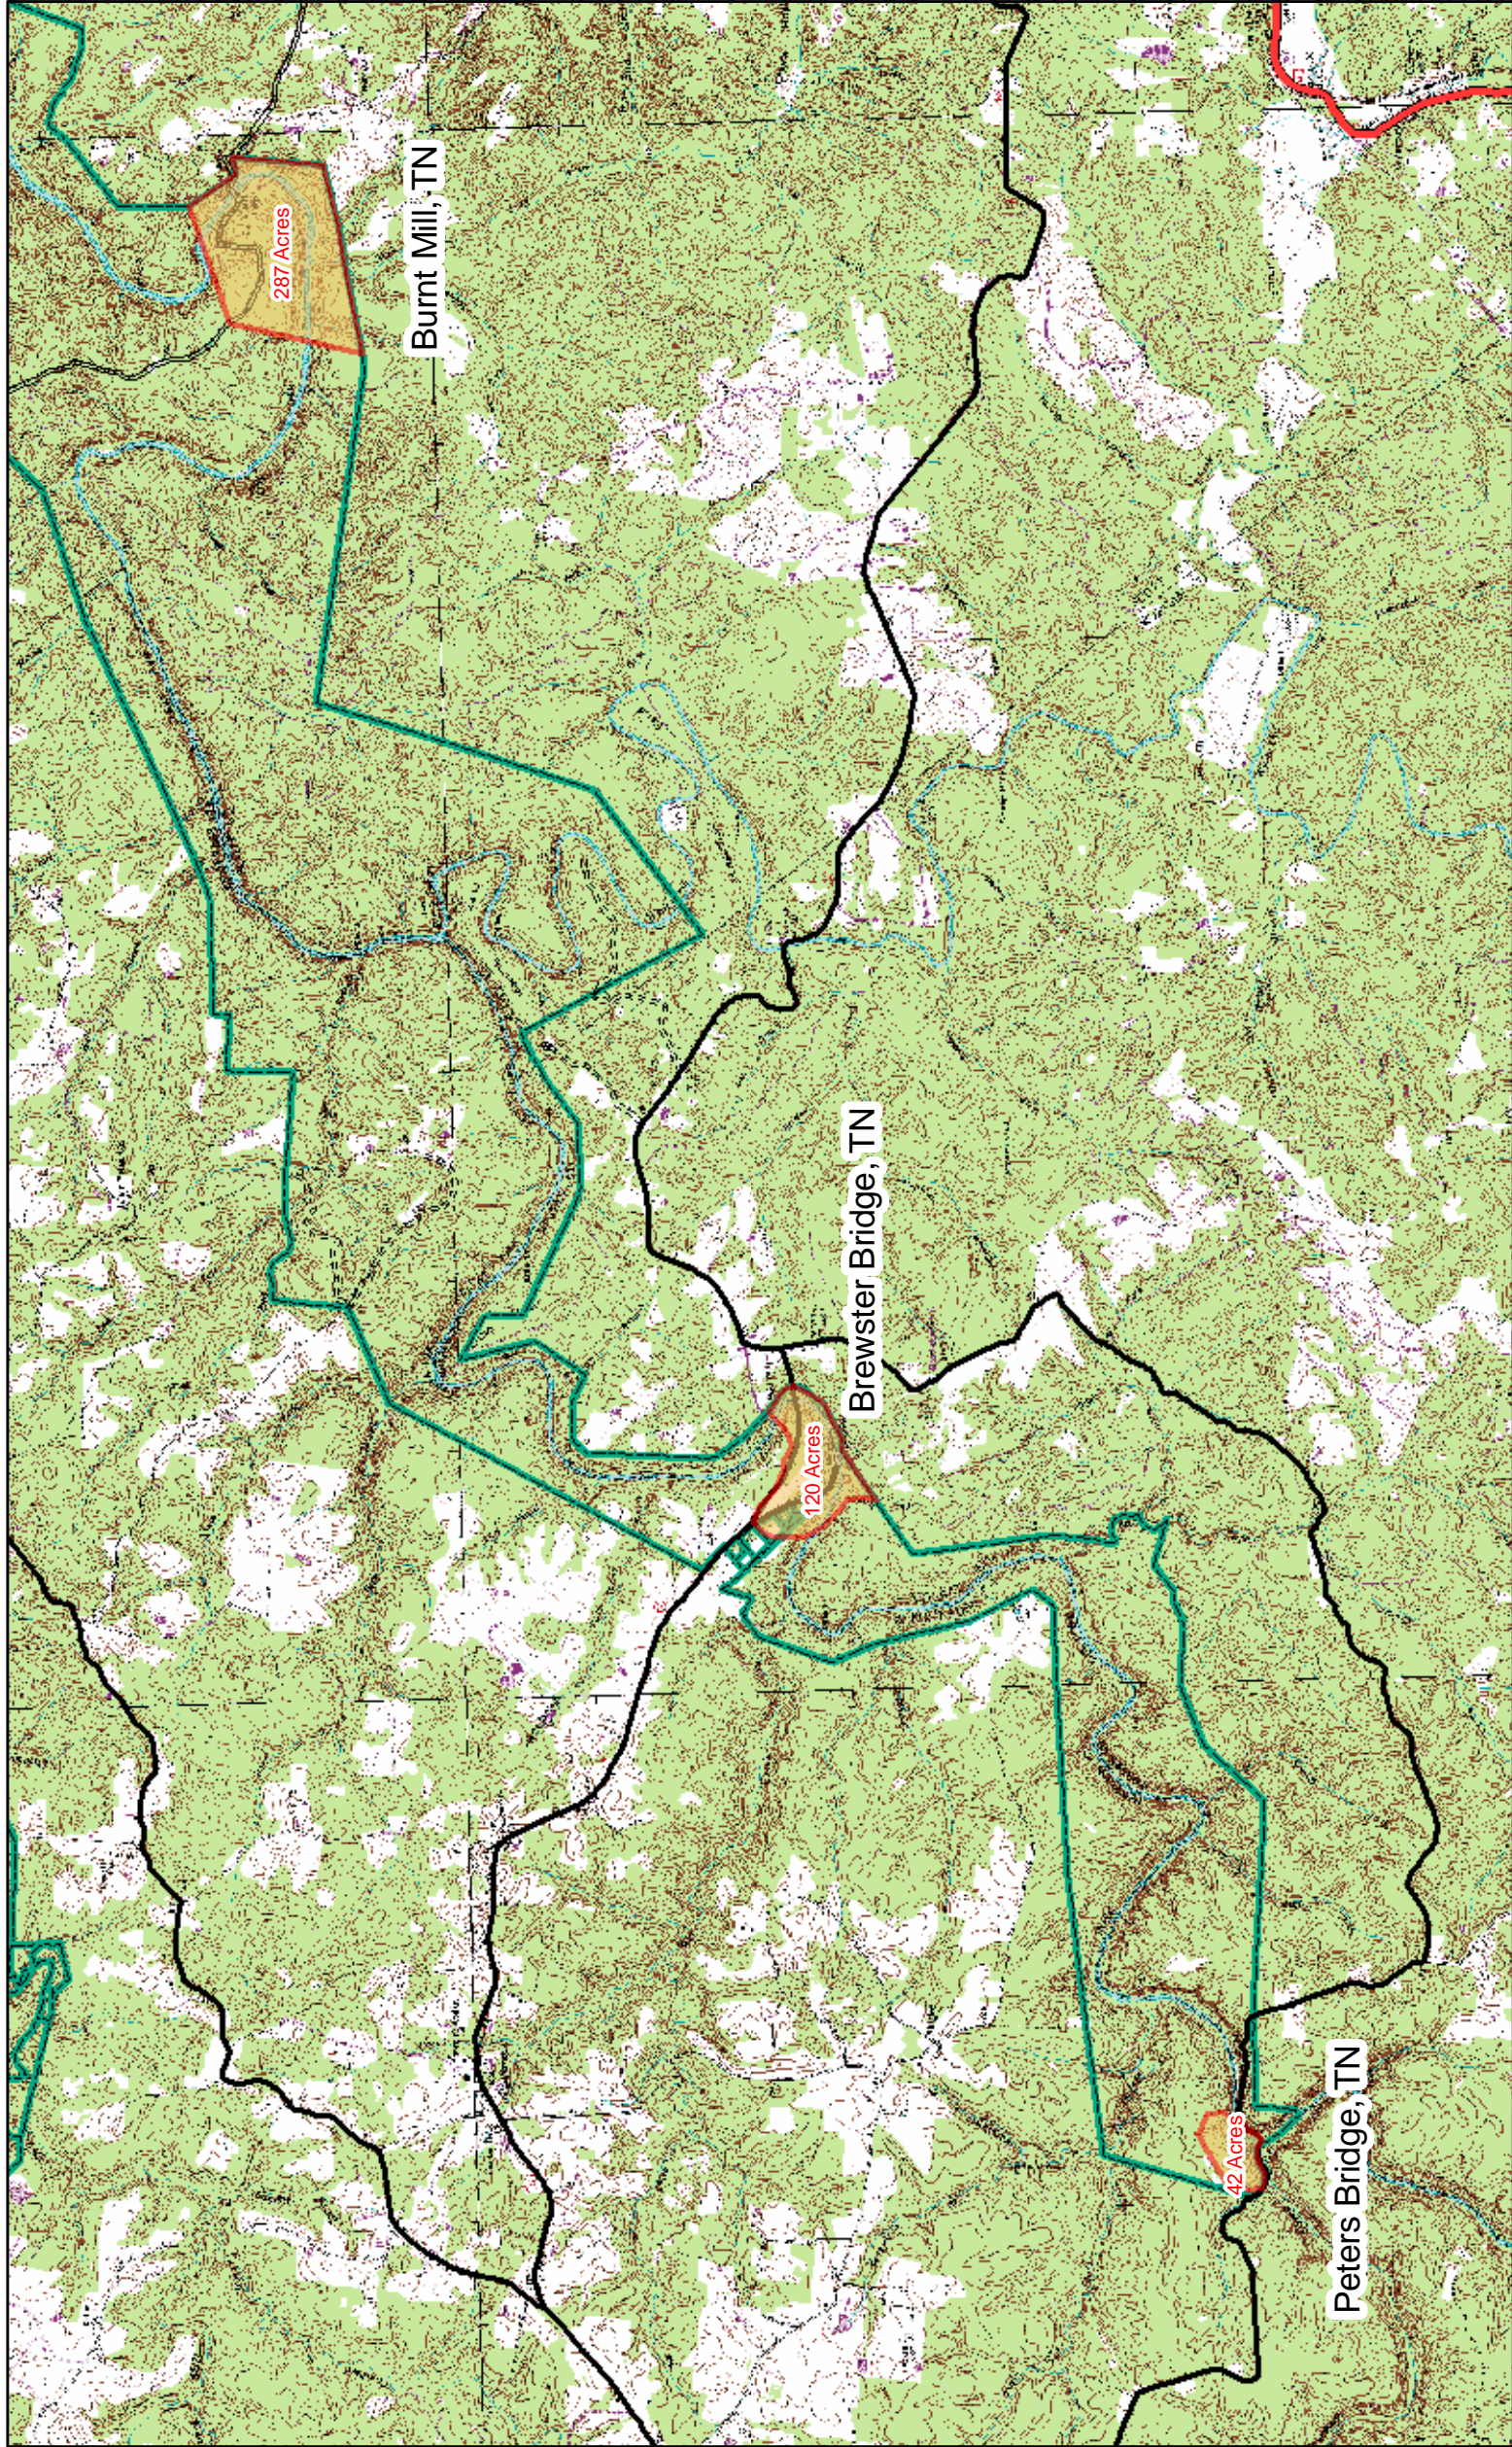

29 Acres

Blue Heron Complex, KY

1590 Acres

Bear Creek Horse Camp, KY

243 Acres

Oscar Blevins Farm, TN

42 Acres

Bandy Creek Complex, TN

402 Acres

Leatherwood Ford, TN

21 Acres

Administrative Complex, TN

273 Acres

Station Camp Horse Camp, TN

144 Acres

Station Camp Crossing, TN

97 Acres

Charit Creek, TN

52 Acres

287 Acres

Burnt Mill, TN

120 Acres

Brewster Bridge, TN

42 Acres

Peters Bridge, TN