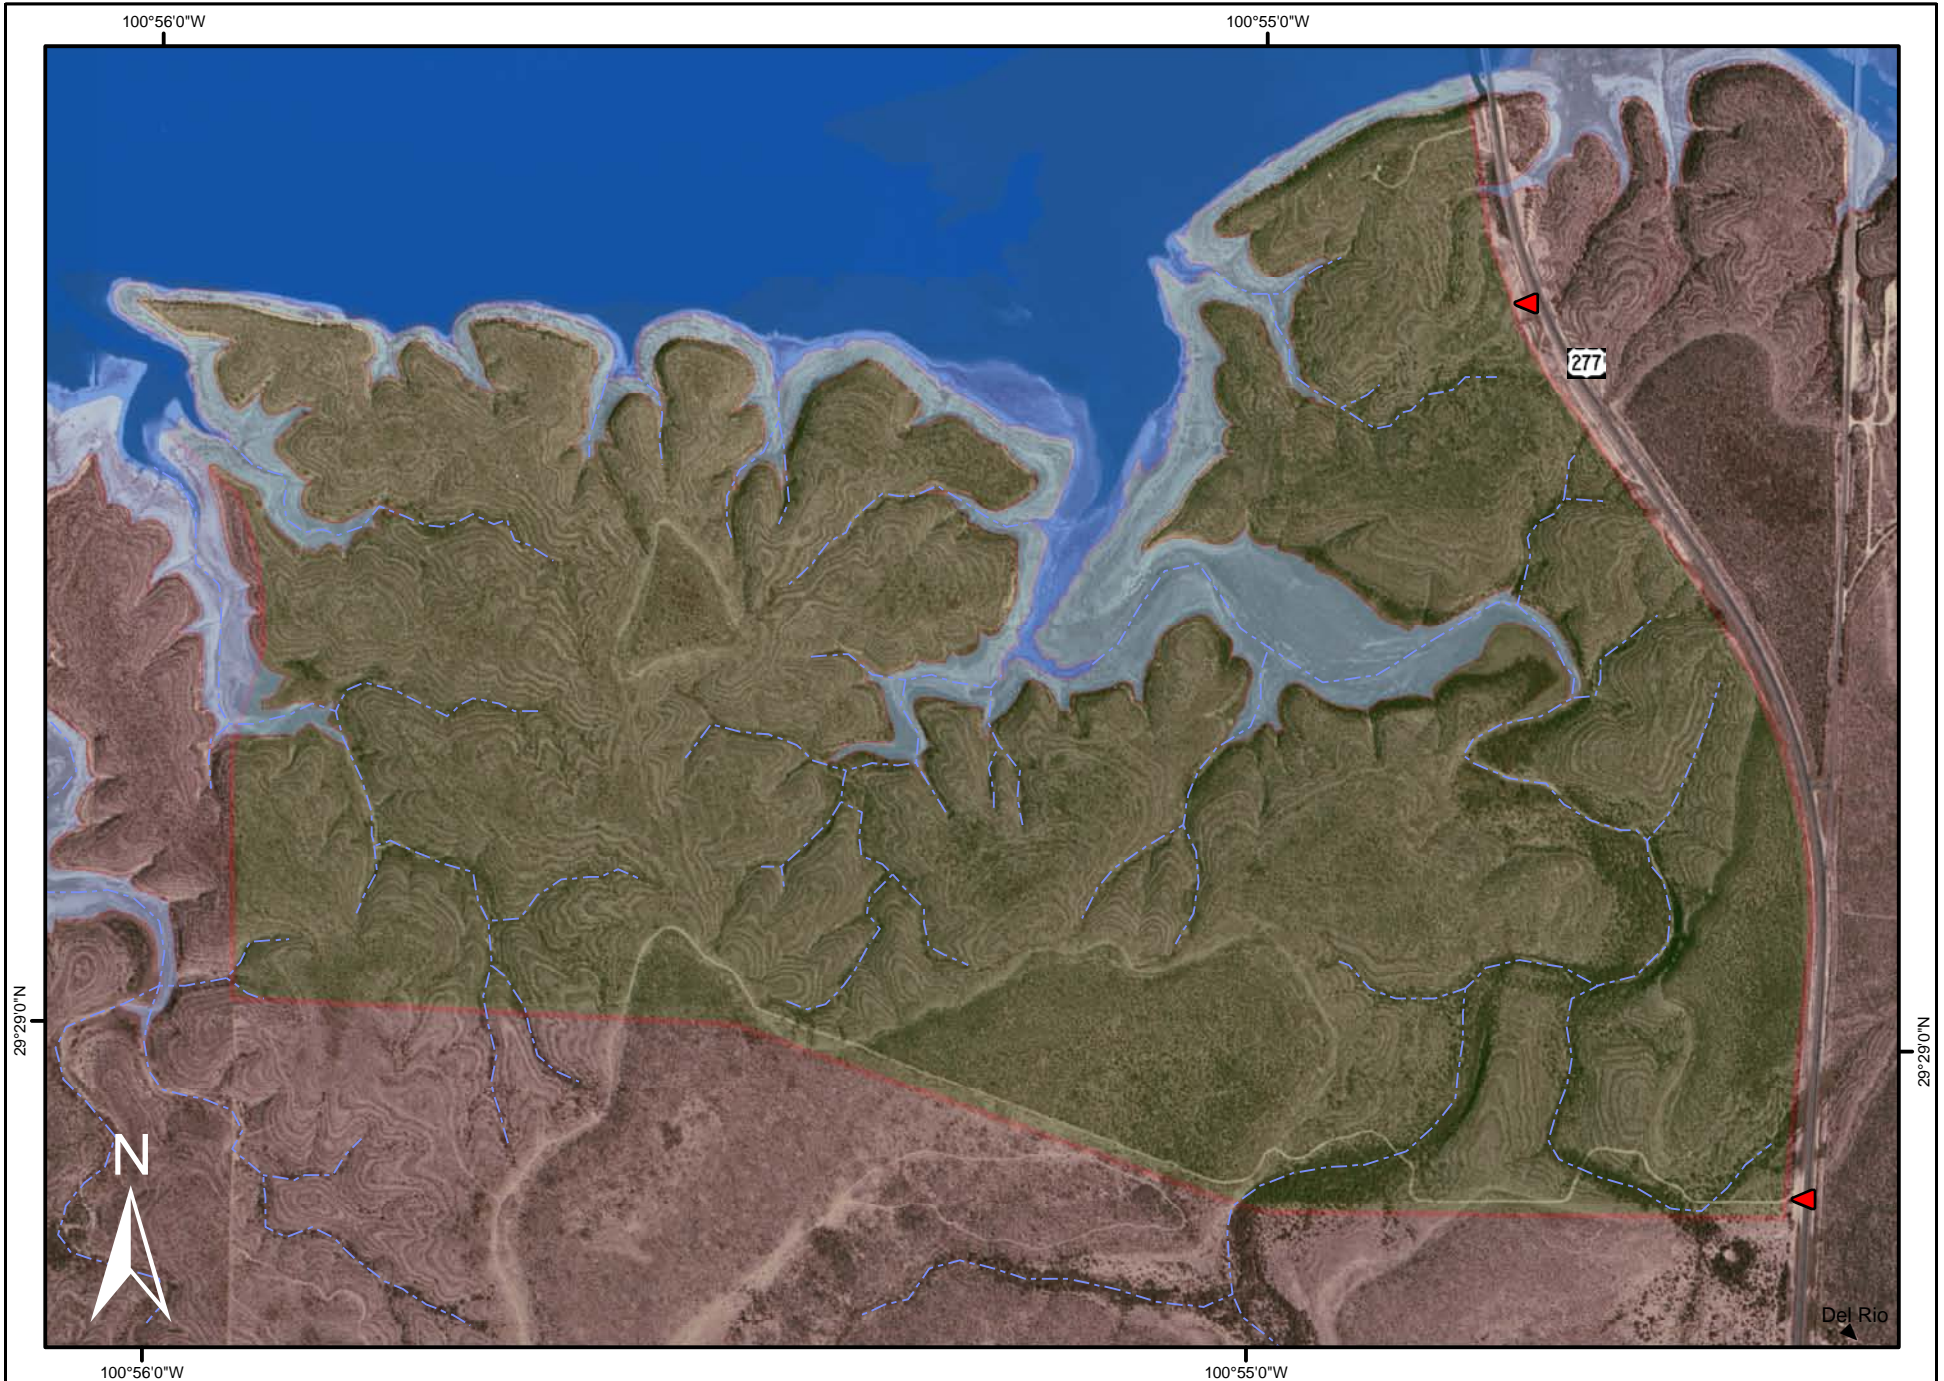

# Hunt Area 5

-  Hunt Area Entrance
-  Hunt Area Boundary Markers
-  Hunt Area Boundary
-  Unimproved Roads and Trails
-  Lake Level at 1,118 ft above sea level

Acreage will vary with lake level from approximately 592 acres at 1,118 to 637 acres at 1,080.