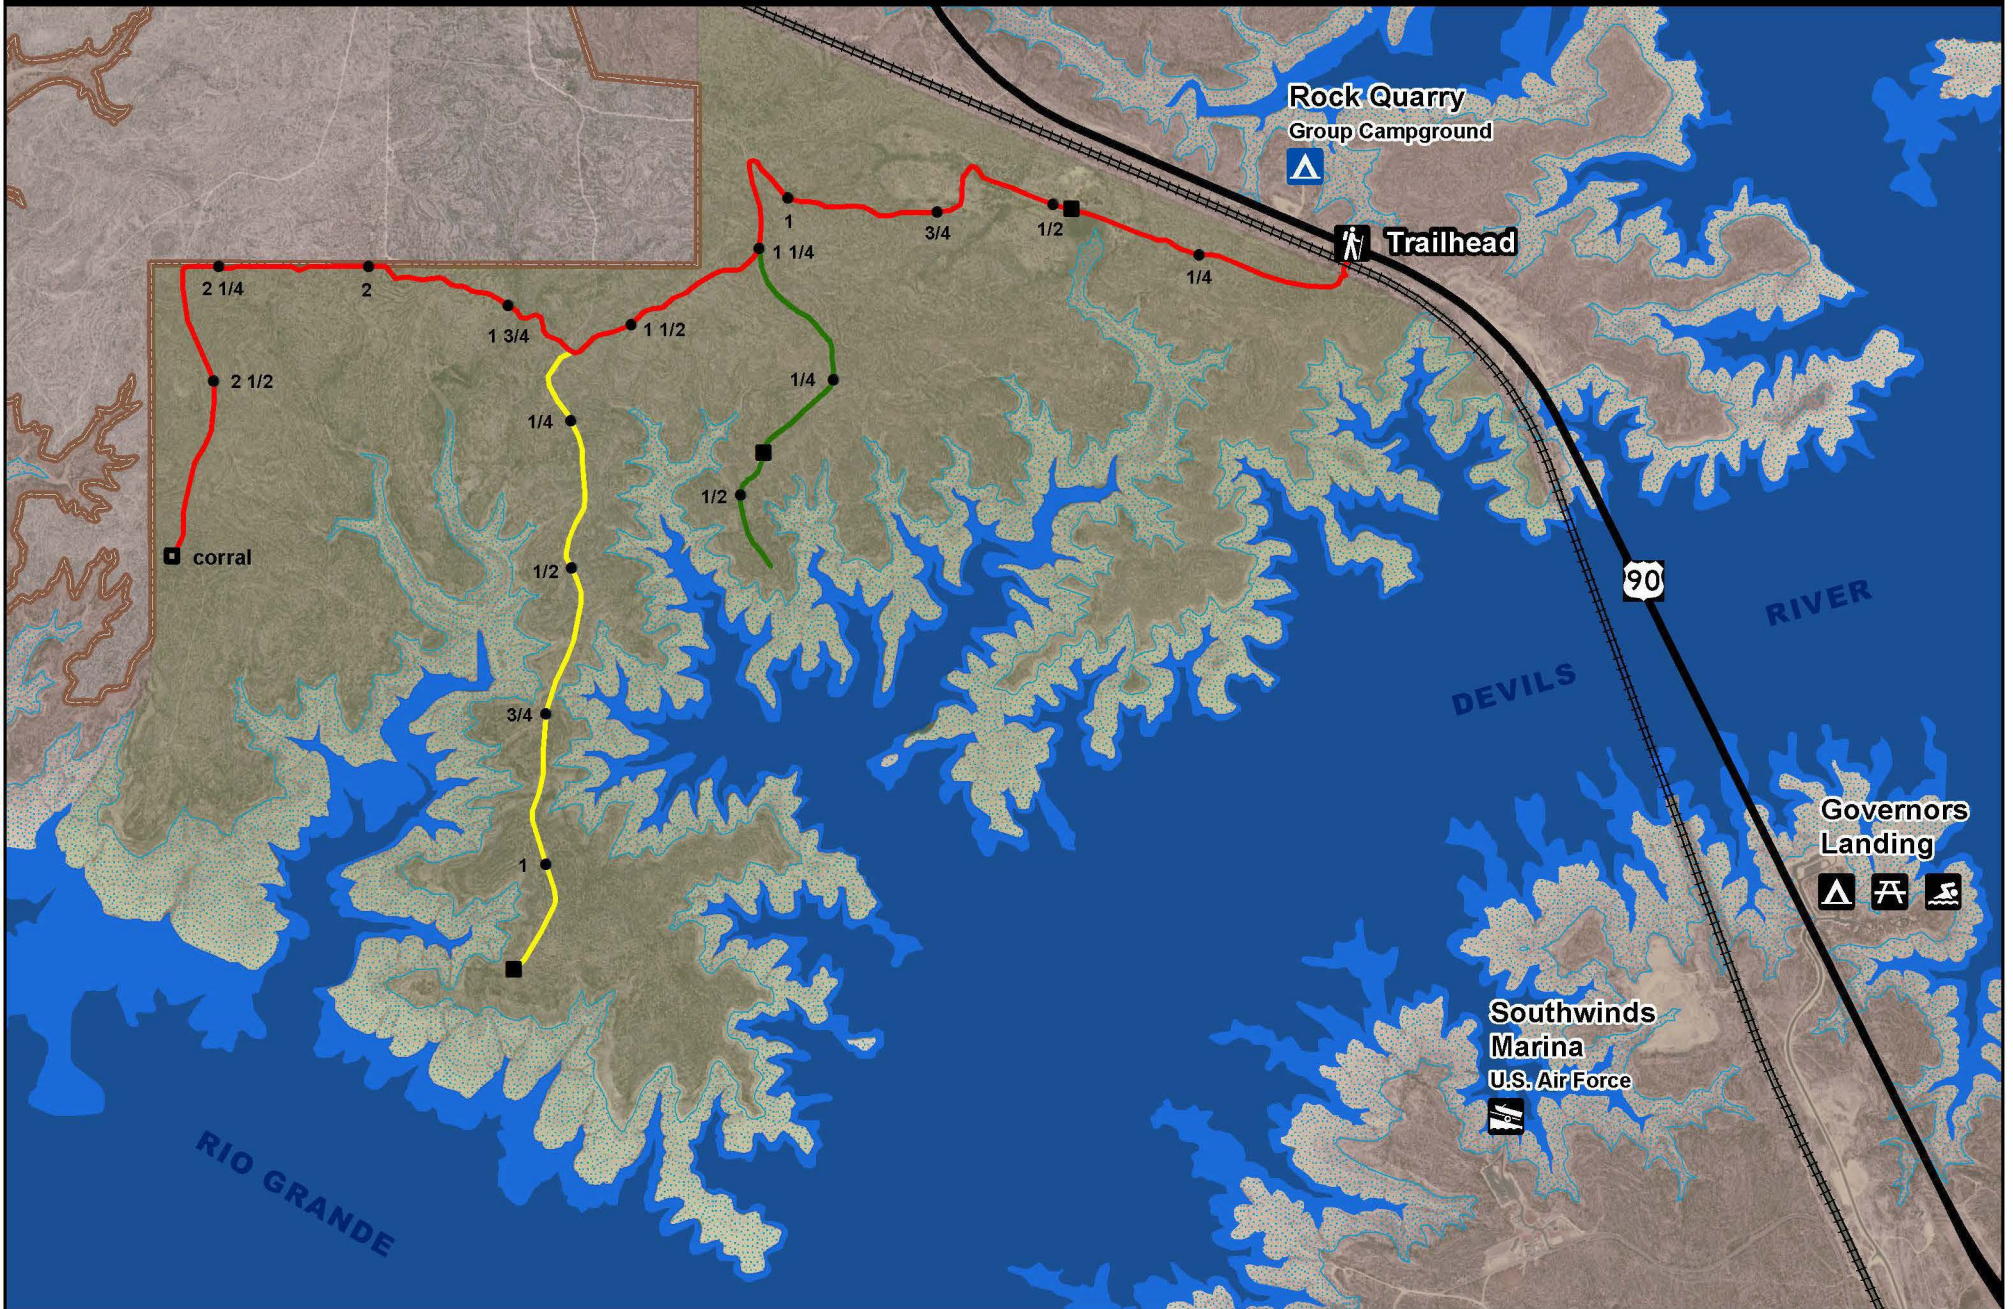

Amistad National Recreation Area

Figueroa Trail System, Hunt Area 1

National Park Service
U.S. Department of the Interior

Map Legend

- mile markers
- park bench
- Park Boundary
- Lake at 1056 ft.
- Lake at 1080 ft.
- Lake at 1117 ft.

Revision: 24 January 2014

0 0.5 Miles