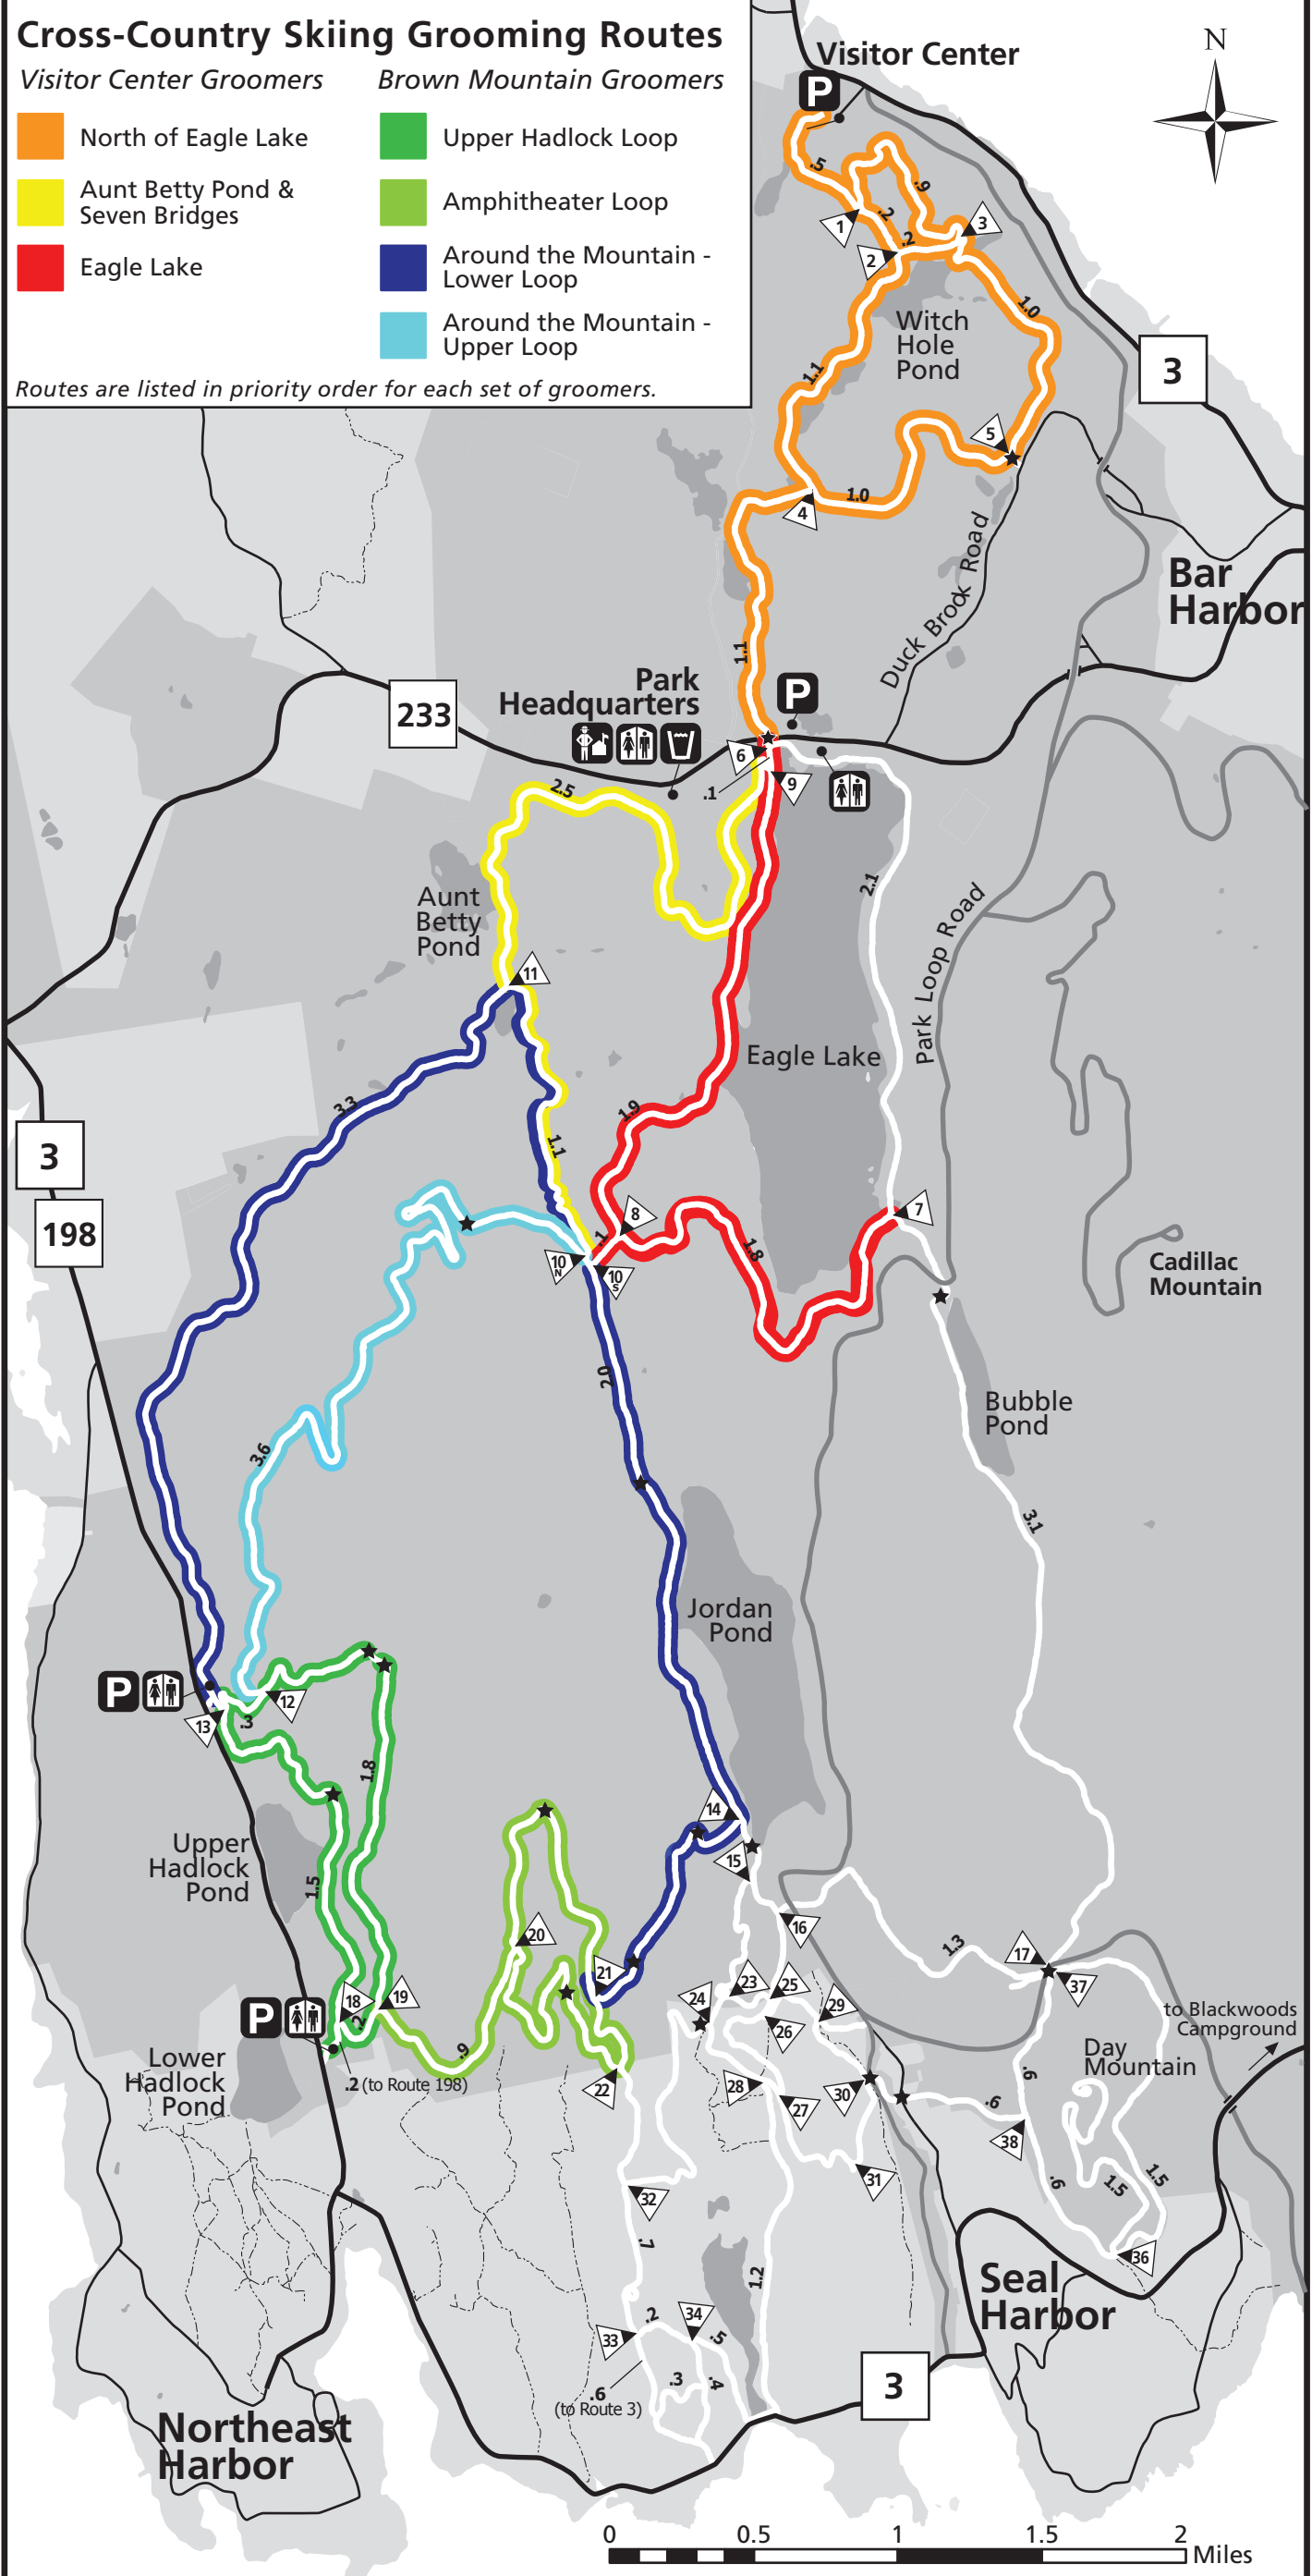

# Cross-Country Skiing Grooming Routes

## Visitor Center Groomers

- North of Eagle Lake
- Aunt Betty Pond & Seven Bridges
- Eagle Lake

## Brown Mountain Groomers

- Upper Hadlock Loop
- Amphitheater Loop
- Around the Mountain - Lower Loop
- Around the Mountain - Upper Loop

Routes are listed in priority order for each set of groomers.

0 0.5 1 1.5 2 Miles