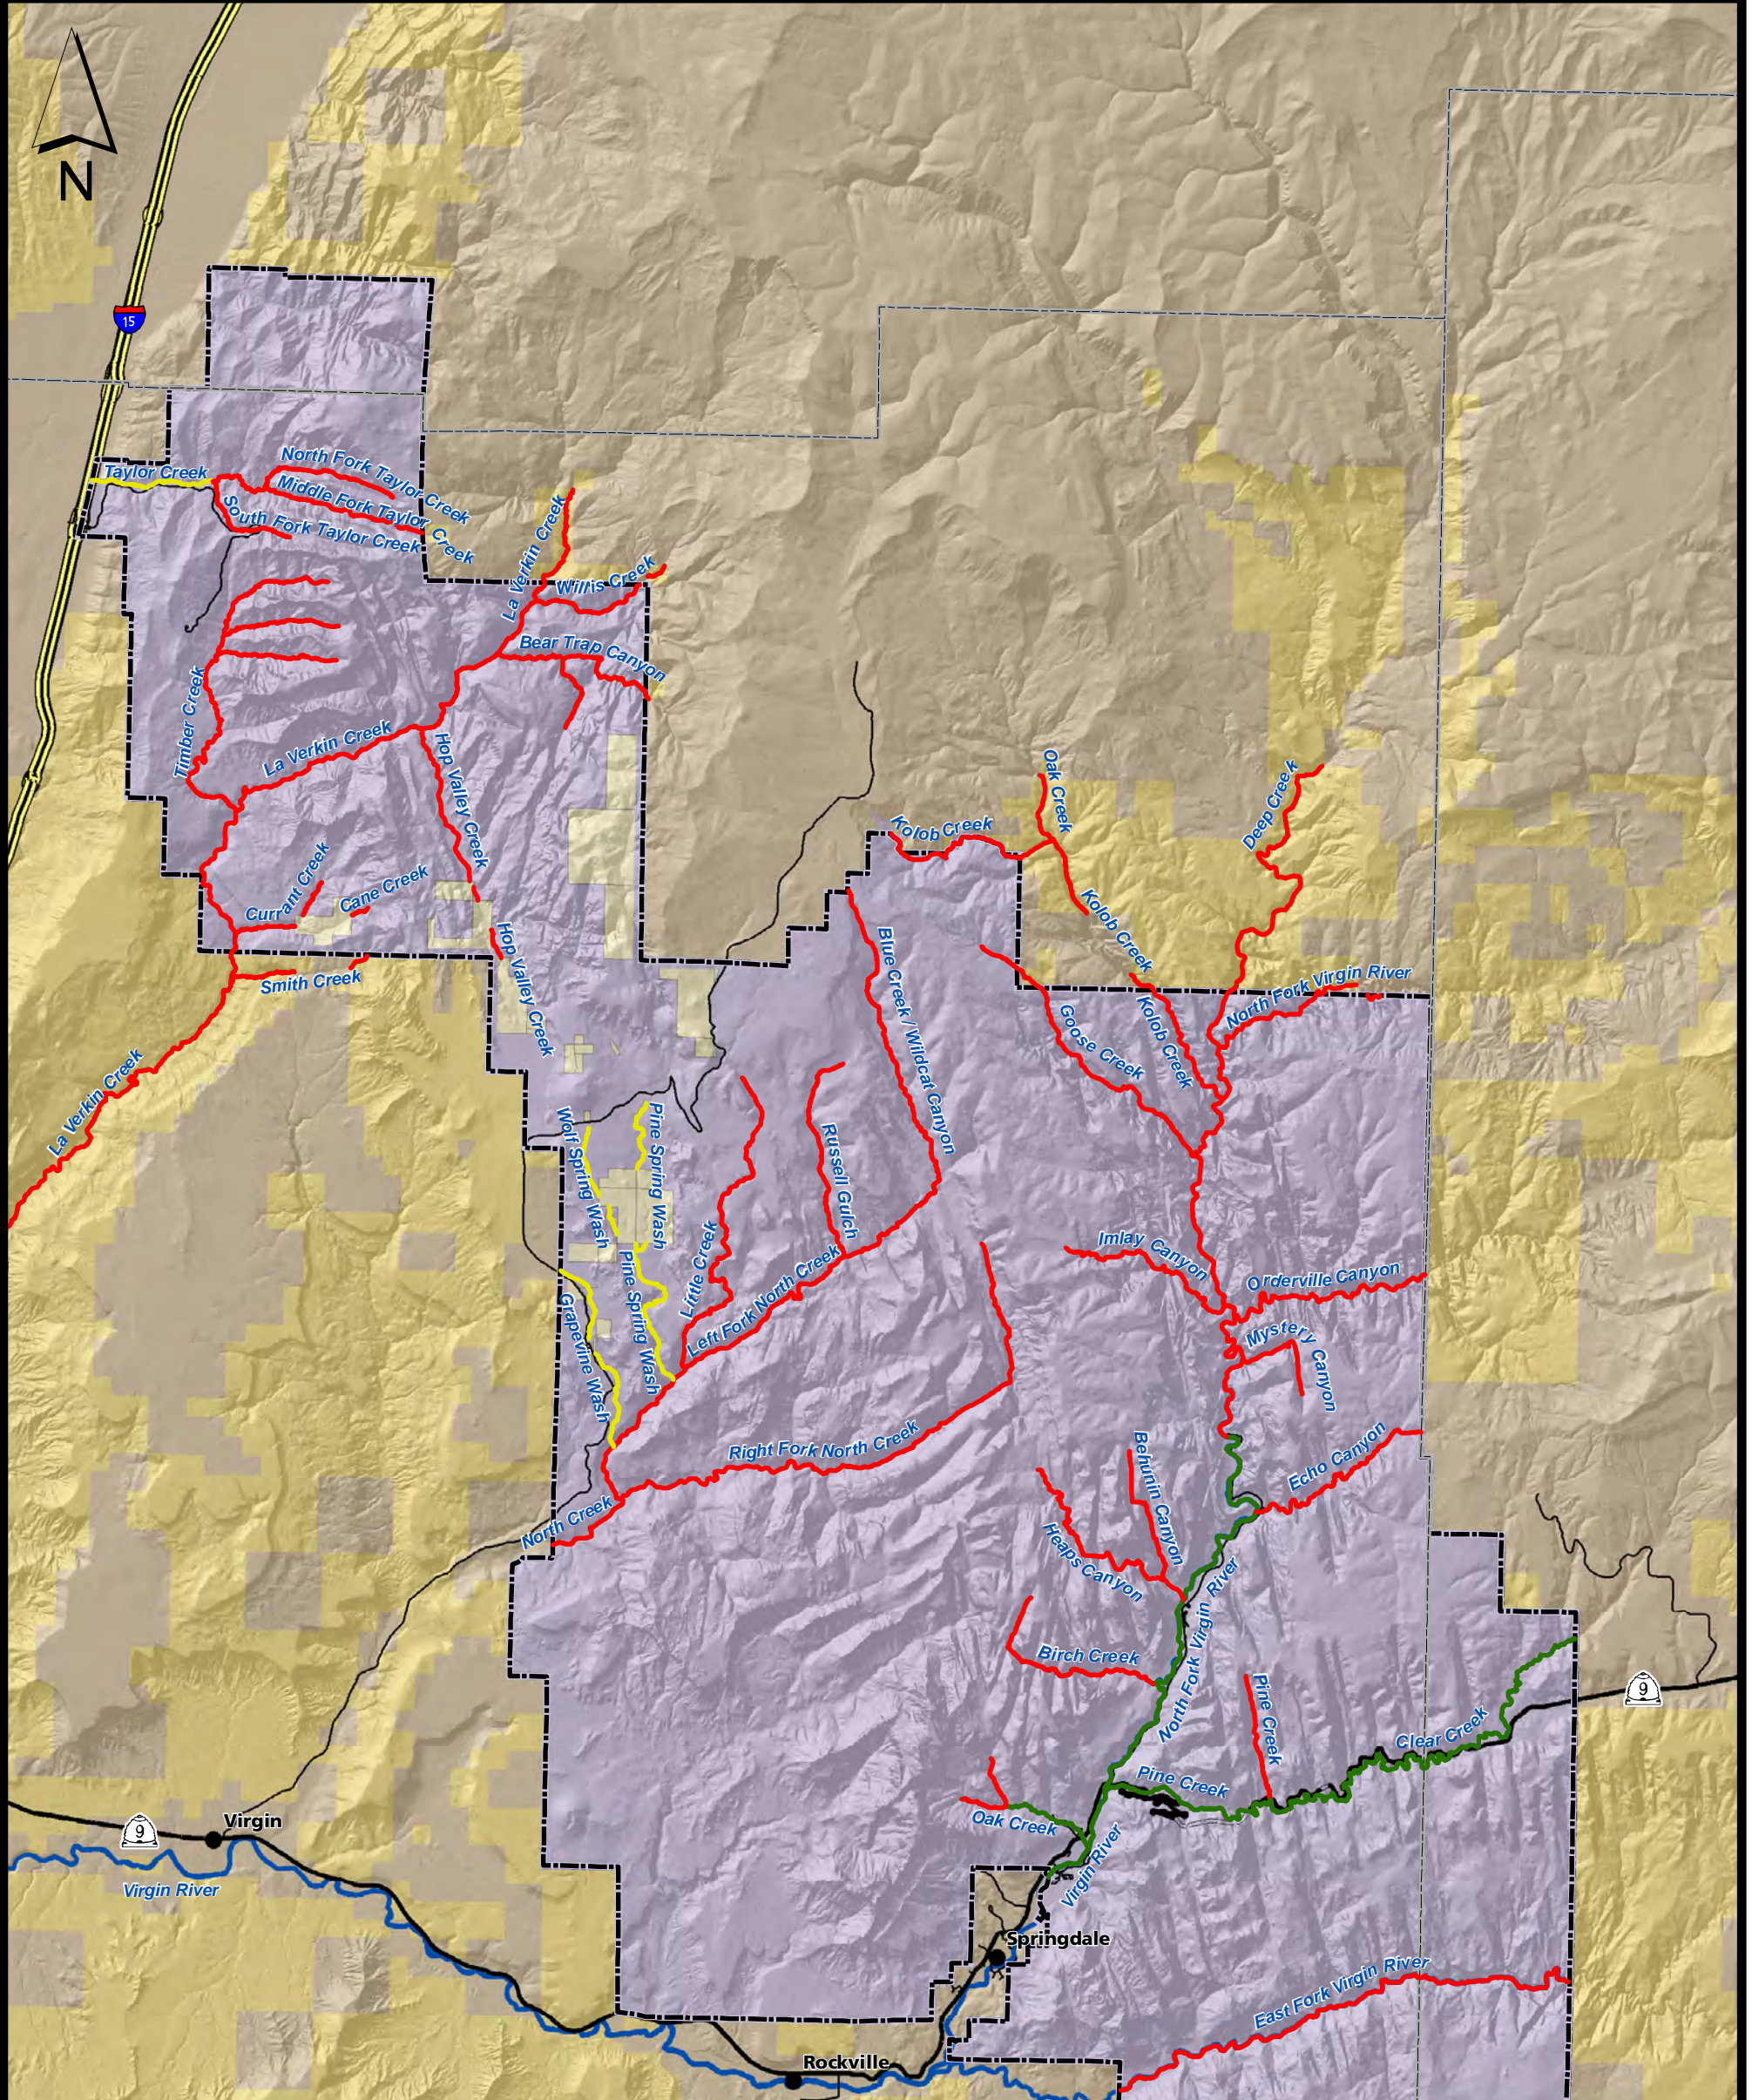

Zion Wild and Scenic Rivers

National Park Service
U.S. Department of the Interior
Zion National Park

Wild and Scenic River Classification
(Provisional Data)

Scale: 1:140,000

- Wild River
- Scenic River
- Recreational River
- Zion National Park
- Private Inholding Within Zion NP
- Bureau of Land Management (BLM)

Map Projection: Transverse Mercator
UTM Coordinate System, Zone 12
Datum: NAD1983

The National Park Service does not assume responsibility for information accuracy, precision, or completeness as displayed on this map.