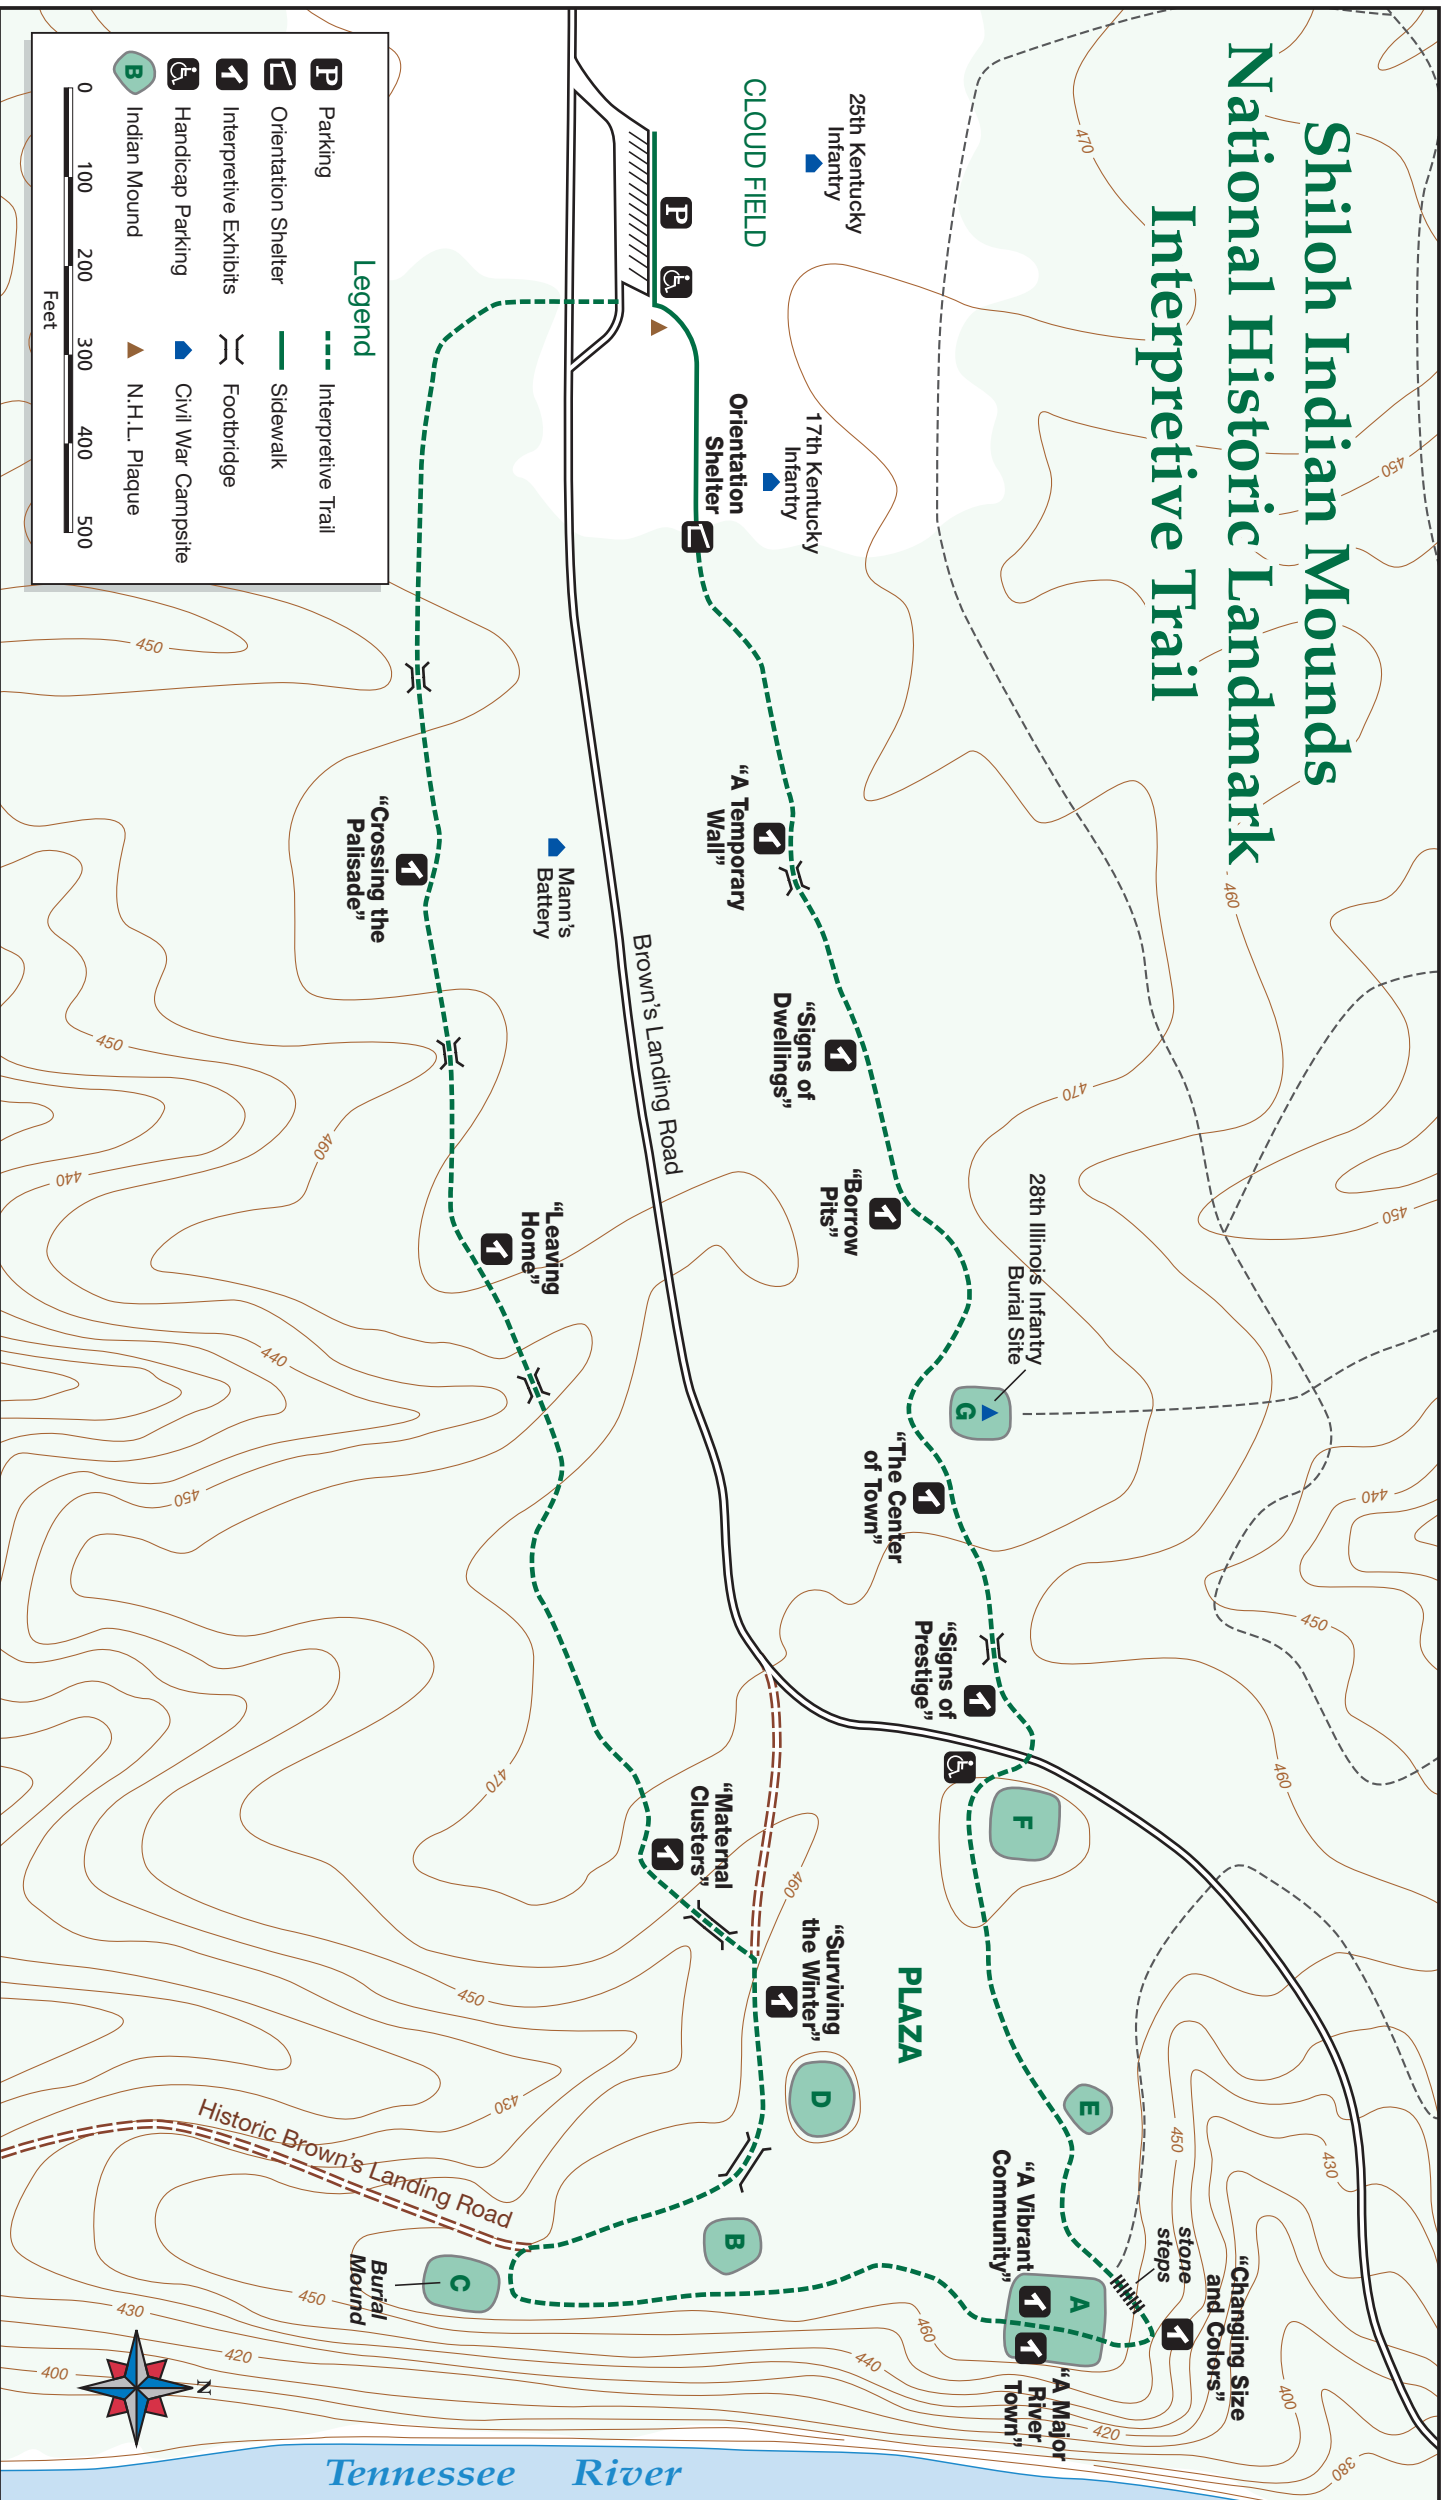

Shiloh Indian Mounds National Historic Landmark Interpretive Trail

Legend

- Interpretive Trail
- Sidewalk
- Footbridge
- Civil War Campsite
- N.H.L. Plaque
- Parking
- Orientation Shelter
- Interpretive Exhibits
- Handicap Parking
- Indian Mound

Tennessee River