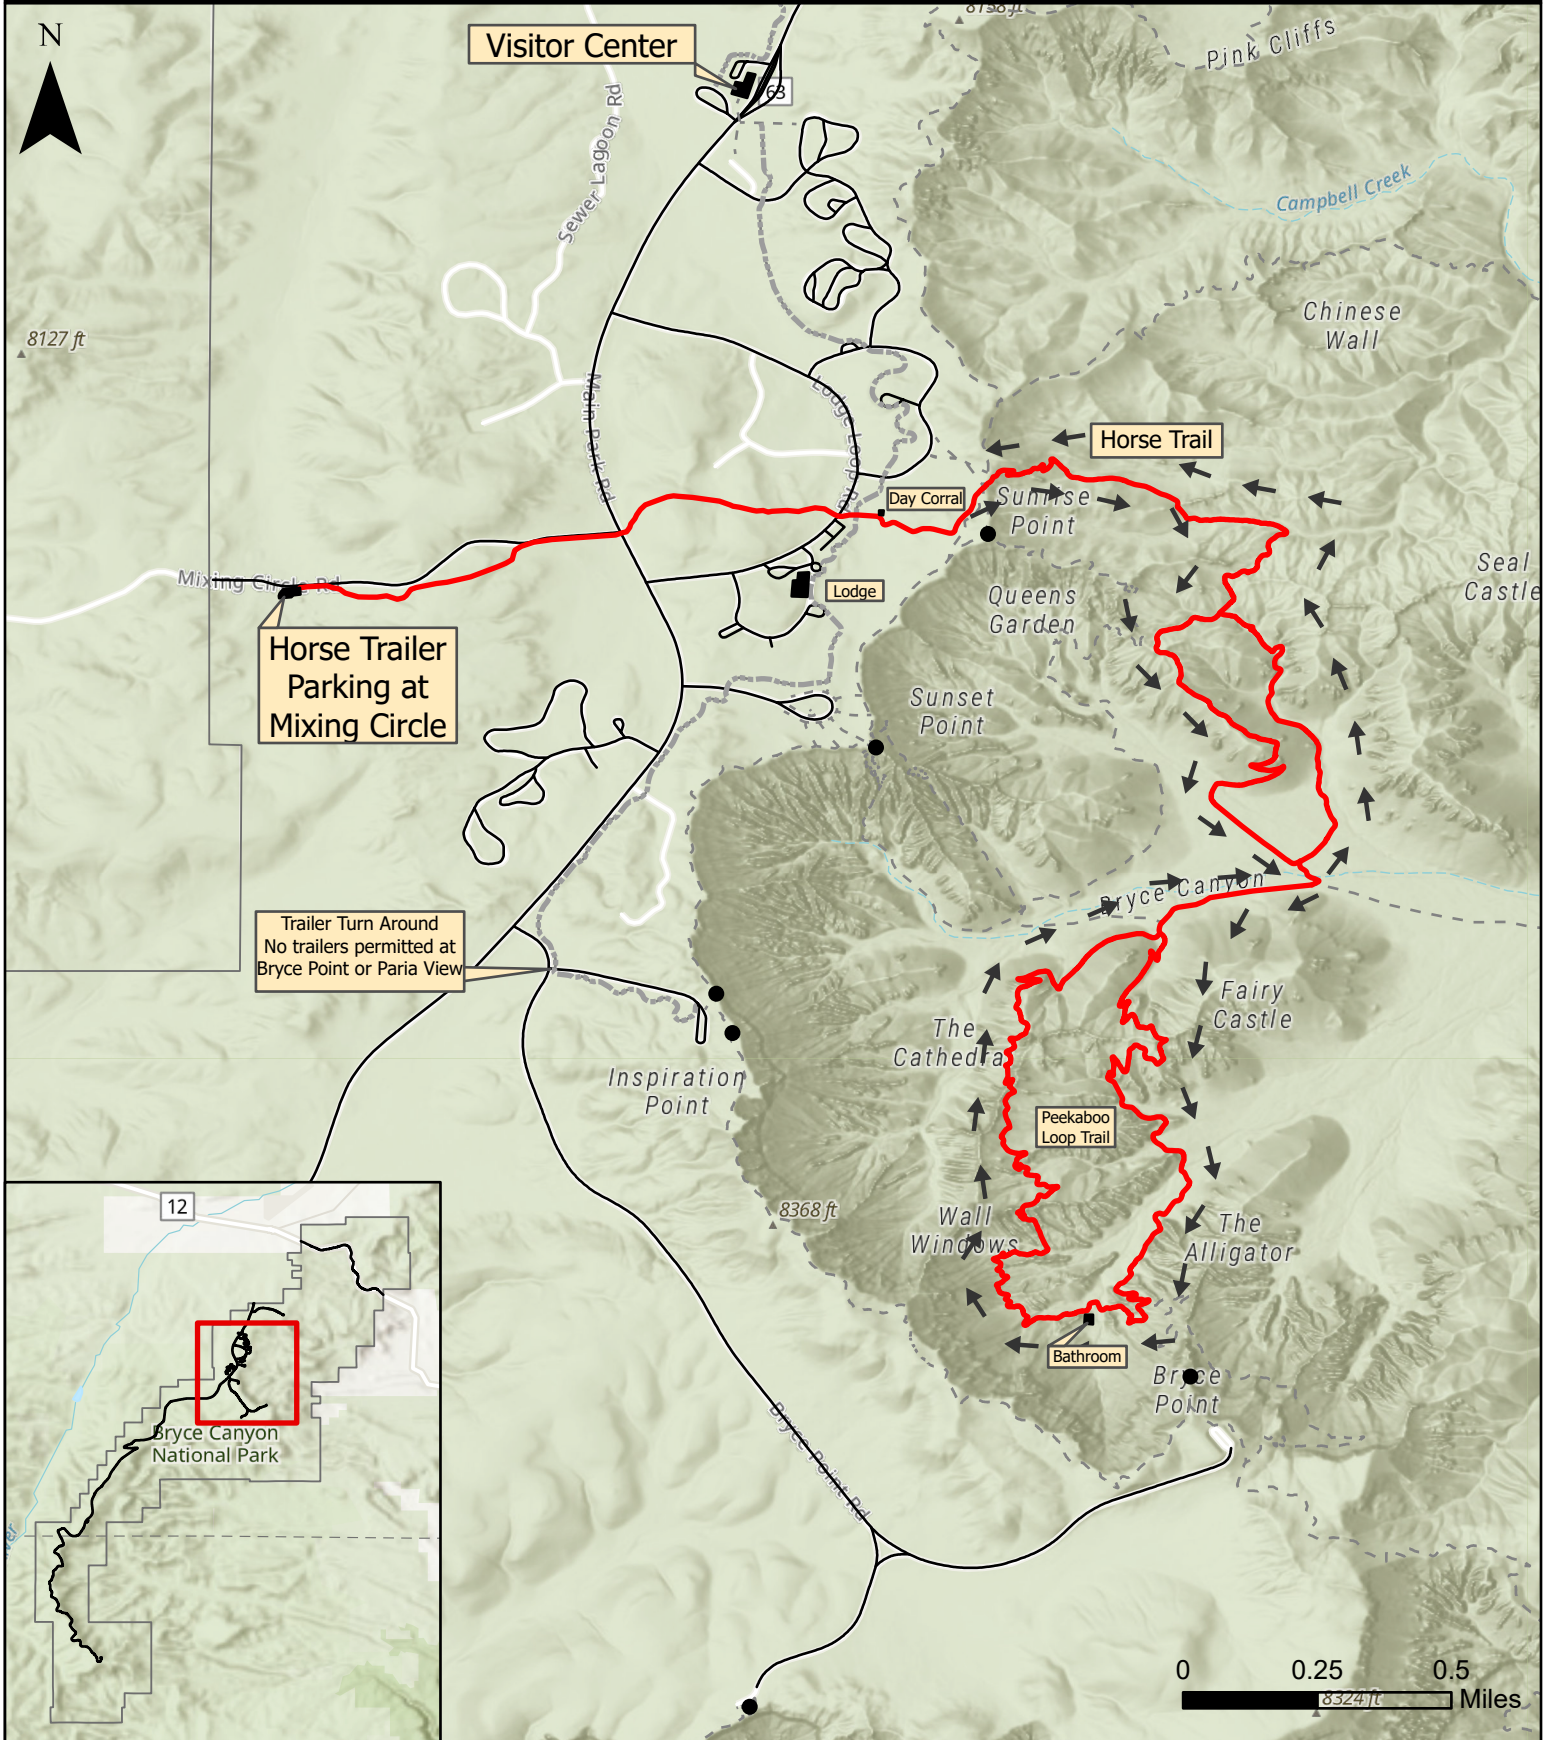

# Designated Horse Trail Route

Bryce Canyon National Park  
National Park Service  
U.S. Department of the Interior

- → Horse Trail Route Directions
- Roads
- Horse Trail
- Buildings
- Multi-use Path
- Park Boundary
- - - Visitor Use Walkways and Trails
- View Point

Resource Management Division  
March 2023  
Data Sources: ESRI Basedata, NPS Park Data